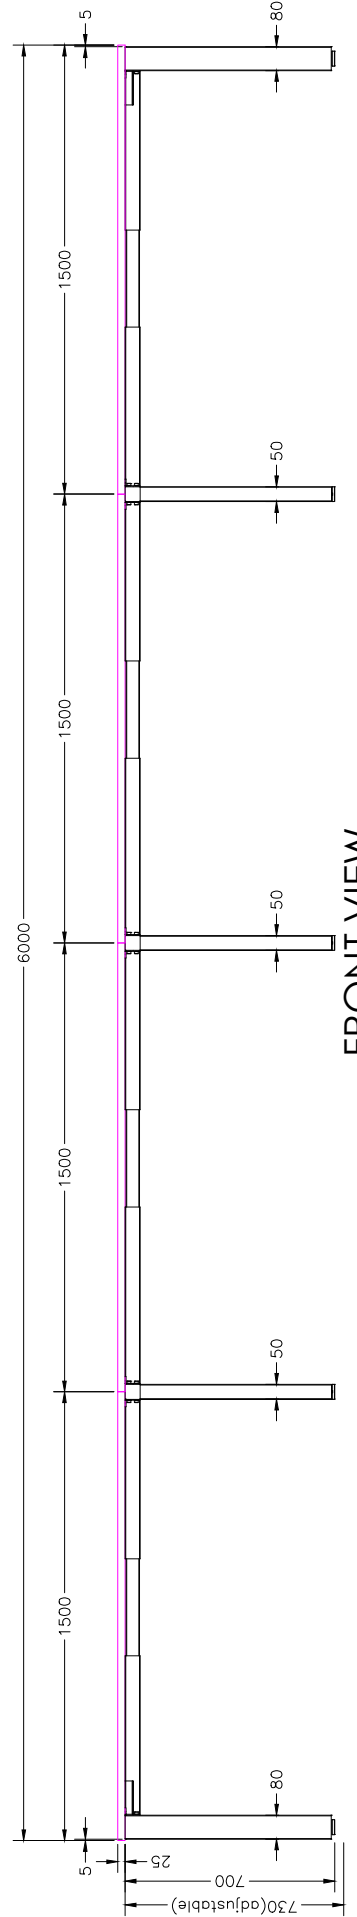

ISOMETRIC VIEW

SIDE VIEW

TOP VIEW

FRONT VIEW

Office FURNITURE
Brisbane

PRODUCT CODE:
ST-DK157+LP-INS157-4

ASSEMBLED SIZE:
6000L x 750D x 730H

REMARKS:
ST-INSS + ST-PR-75E + ST-AB1218