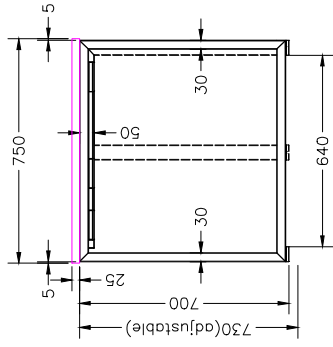

ISOMETRIC VIEW

SIDE VIEW

TOP VIEW

FRONT VIEW

Office FURNITURE
Brisbane

PRODUCT CODE:
ST-DK157+LP-INS157-4

ASSEMBLED SIZE:
6000L x 750D x 730H

REMARKS:
ST-INSS + ST-PR-75E + ST-AB1218