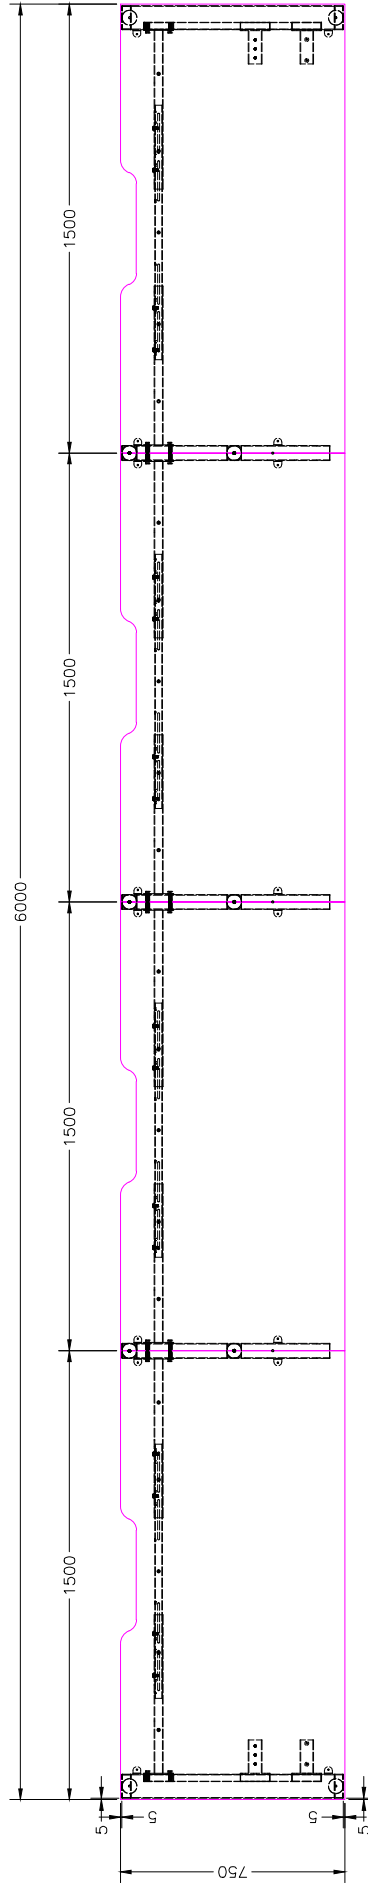

ISOMETRIC VIEW

SIDE VIEW

TOP VIEW

FRONT VIEW

Office FURNITURE
Brisbane

PRODUCT CODE:
ST-DK157+LP-INS157-4

ASSEMBLED SIZE:
6000L x 750D x 730H

REMARKS:
ST-INSS + ST-PR-75E + ST-AB1218