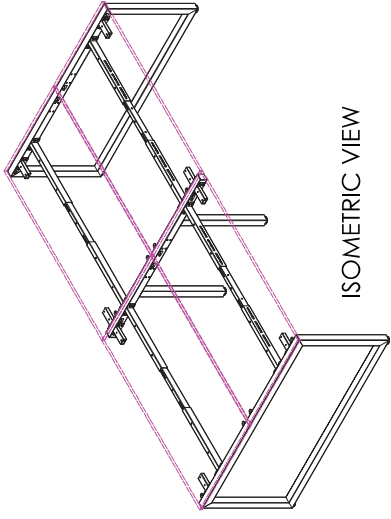

SINGLE INLINE FRAME COMPONENTS

ISOMETRIC VIEW

SIDE VIEW

TOP VIEW

FRONT VIEW

SINGLE INLINE END LEG

| Size | Code |
|-------------|----------|
| 740W x 700H | STPR-75E |

SINGLE INLINE SHARED LEG

| Size | Code |
|-------------|-------|
| 700W x 700H | STINS |

ADJUSTABLE BEAM

| Size | Code |
|-------------|-----------|
| 1200 - 1800 | ST-AB1218 |
| 1800 - 2400 | ST-AB1824 |

DOUBLE INLINE TECHNICAL DRAWING

DOUBLE INLINE FRAME COMPONENTS

ISOMETRIC VIEW

TOP VIEW

SIDE VIEW

FRONT VIEW

DOUBLE INLINE END LEG

| Size | Code |
|--------------|-----------|
| 1490W X 700H | ST-PP-ISE |

DOUBLE INLINE SHARED LEG

| Size | Code |
|--------------|---------|
| 1400W X 700H | ST-INDS |

ADJUSTABLE BEAM

| Size | Code |
|-------------|-----------|
| 1200 - 1800 | ST-AB1218 |
| 1800 - 2400 | ST-AB1824 |

TOP VIEW

ISOMETRIC VIEW