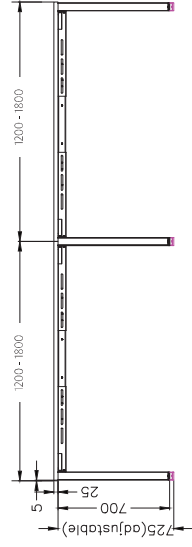

SINGLE INLINE FRAME COMPONENTS

ISOMETRIC VIEW

SIDE VIEW

TOP VIEW

FRONT VIEW

SINGLE INLINE END LEG

| Size | Code |
|-------------|----------|
| 740W x 700H | STPR-75E |

SINGLE INLINE SHARED LEG

DOUBLE INLINE FRAME COMPONENTS

ISOMETRIC VIEW

TOP VIEW

SIDE VIEW

FRONT VIEW

DOUBLE INLINE END LEG

| Size | Code |
|--------------|-----------|
| 1490W X 700H | ST-PP-ISE |

DOUBLE INLINE SHARED LEG

| Size | Code |
|--------------|---------|
| 1400W X 700H | ST-INDS |

ADJUSTABLE BEAM

| Size | Code |
|-------------|-----------|
| 1200 - 1800 | ST-AB1218 |
| 1800 - 2400 | ST-AB1824 |

TOP VIEW

ISOMETRIC VIEW

| Size | Code |
|-------------|-----------|
| 740W x 700H | ST-PR-75E |

| Size | Code |
|------|--------|
| 700H | ST-W5L |

| Size | Code |
|------|----------|
| 700H | ST-W5L20 |

FRONT VIEW

SCREEN PARTITIONS