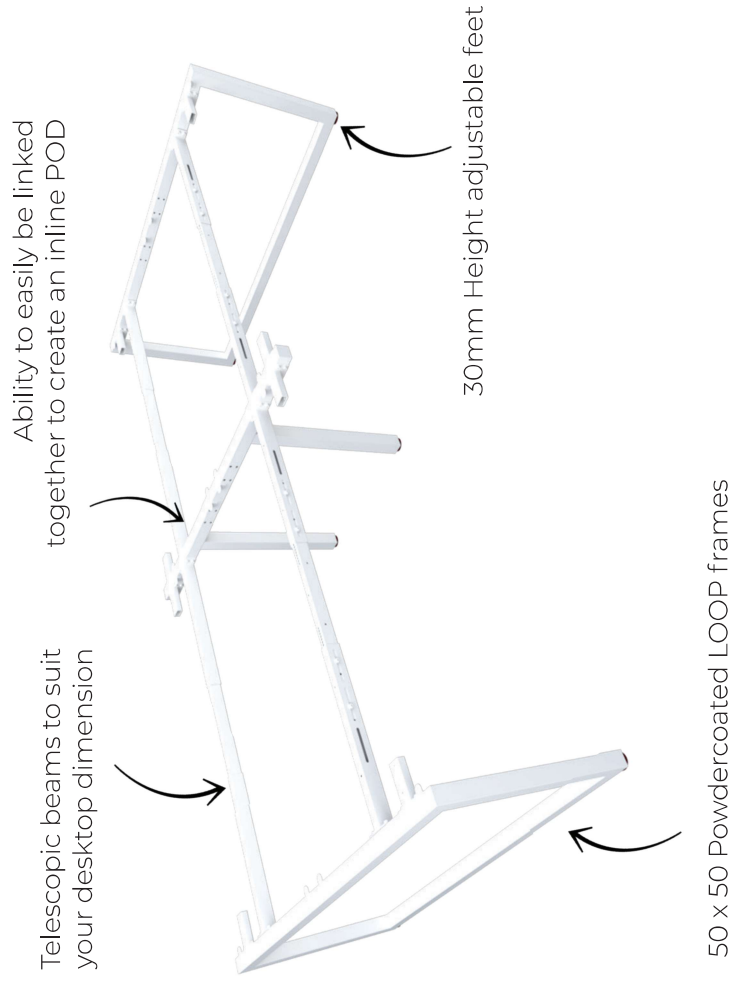

LOOP DESKING

360 LOOP DESIGN AND TIMELESS GOOD LOOKS

LOOP DESKING

Featuring a modern 360 loop design and timeless good looks. LOOP is the ultimate adaptable desk and the perfect addition to any office area. No need to compromise functionality for style, find the perfect configuration or design to satisfy the needs of your office. No business stays the same forever, LOOP frames easily link together, making the perfect solution for your evolving workspace.

Features

- 25mm tops with Cable Scallops
- 50mm x 50mm White or Black powdercoated LOOP steel frames
- 50mm x 30mm thick adjustable beams to suit your desktop dimension
- Recessed shared legs
- Height Adjustable feet 30mm
- Easily linked together either side-by-side, or back-to-back
- 10 Year Warranty

LOOP SINGLE INLINE DESKING

LOOP DOUBLE INLINE DESKING

1 PERSON SINGLE SIDED

| Size | Scalloped | 2 Cable Holes |
|------------|--------------|---------------|
| 1200 x 750 | LP-INS127-F1 | LP-DK127* |
| 1500 x 750 | LP-INS151-F1 | LP-DK151** |
| 1800 x 750 | LP-INS181-F1 | LP-DK181** |
| 2100 x 750 | - | LP-DK217* |

SINGLE INLINE FRAME COMPONENTS

ISOMETRIC VIEW

SIDE VIEW

TOP VIEW

FRONT VIEW

SINGLE INLINE END LEG

| Size | Code |
|-------------|----------|
| 740W x 700H | STPR-75E |

SINGLE INLINE SHARED LEG