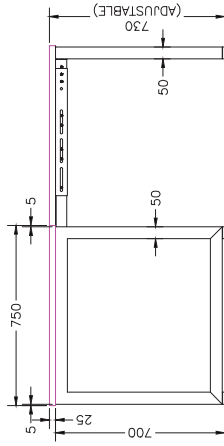

SINGLE INLINE FRAME COMPONENTS

ISOMETRIC VIEW

SIDE VIEW

TOP VIEW

FRONT VIEW

SINGLE INLINE END LEG

| Size | Code |
|-------------|----------|
| 740W x 700H | STPR-75E |

SINGLE INLINE SHARED LEG

DOUBLE INLINE FRAME COMPONENTS

ISOMETRIC VIEW

TOP VIEW

SIDE VIEW

FRONT VIEW

DOUBLE INLINE END LEG

| Size | Code |
|--------------|-----------|
| 1490W X 700H | ST-PP-ISE |

DOUBLE INLINE SHARED LEG

| Size | Code |
|--------------|---------|
| 1400W X 700H | ST-INDS |

ADJUSTABLE BEAM

| Size | Code |
|-------------|-----------|
| 1200 - 1800 | ST-AB1218 |
| 1800 - 2400 | ST-AB1824 |

TOP VIEW

ISOMETRIC VIEW

| Size | Code |
|-------------|-----------|
| 740W x 700H | ST-PR-75E |

| Size | Code |
|------|--------|
| 700H | ST-W5L |

| Size | Code |
|------|----------|
| 700H | ST-W5L20 |

FRONT VIEW

SCREEN PARTITIONS