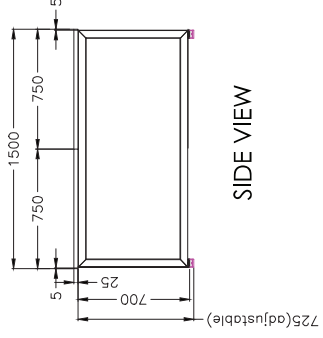

SINGLE INLINE FRAME COMPONENTS

ISOMETRIC VIEW

SIDE VIEW

TOP VIEW

FRONT VIEW

SINGLE INLINE END LEG

| Size | Code |
|-------------|----------|
| 740W x 700H | STPR-75E |

SINGLE INLINE SHARED LEG

| Size | Code |
|-------------|-------|
| 700W x 700H | STINS |

ADJUSTABLE BEAM

| Size | Code |
|-------------|-----------|
| 1200 - 1800 | ST-AB1218 |
| 1800 - 2400 | ST-AB1824 |

DOUBLE INLINE TECHNICAL DRAWING

DOUBLE INLINE FRAME COMPONENTS

ISOMETRIC VIEW

TOP VIEW

SIDE VIEW

FRONT VIEW

DOUBLE INLINE END LEG

| Size | Code |
|--------------|-----------|
| 1490W X 700H | ST-PP-ISE |

DOUBLE INLINE SHARED LEG

| Size | Code |
|--------------|---------|
| 1400W X 700H | ST-INDS |

ADJUSTABLE BEAM

| Size | Code |
|-------------|-----------|
| 1200 - 1800 | ST-AB1218 |
| 1800 - 2400 | ST-AB1824 |

TOP VIEW

ISOMETRIC VIEW