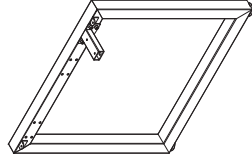

| Size | Code |
|--------------|---------|
| 1400W X 700H | ST-INDS |

ADJUSTABLE BEAM

| Size | Code |
|-------------|-----------|
| 1200 - 1800 | ST-AB1218 |
| 1800 - 2400 | ST-AB1824 |

TOP VIEW

ISOMETRIC VIEW