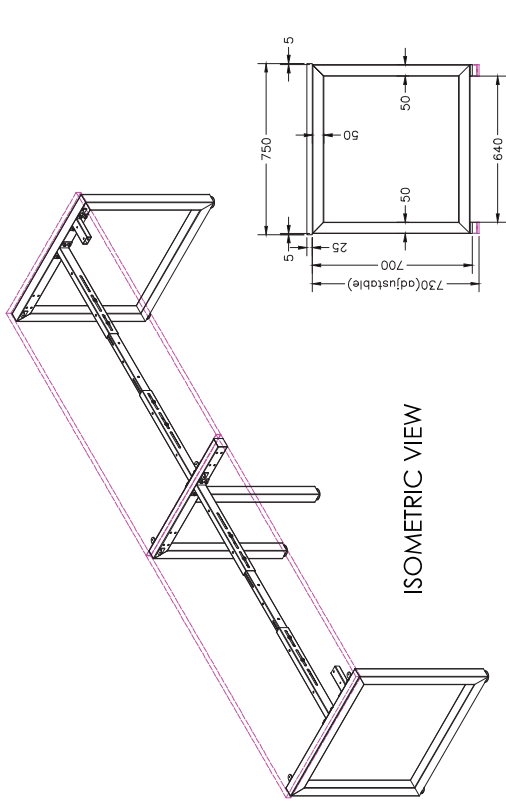

| Size | Scalloped |
|-------------------|-----------|
| 1500 x 1500 x 750 | LP-W5157 |
| 1800 x 1800 x 750 | LP-W5187 |

LOOP 120 DEGREE WORKSTATION

| Size | Code |
|-------------------|--------------|
| 1200 x 1200 x 750 | LP-120-3-127 |
| 1500 x 1500 x 750 | LP-120-3-157 |

Custom made to order tops
Available with cable port or scallops
(Scallops not standard)

TOP

WHITE

FRAME

BLACK

WHITE

4 Person Corner Workstation
Desk Mount Fabric Screens

SINGLE INLINE TECHNICAL DRAWING

SINGLE INLINE FRAME COMPONENTS

ISOMETRIC VIEW

SIDE VIEW

TOP VIEW

FRONT VIEW

SINGLE INLINE END LEG

| Size | Code |
|-------------|----------|
| 740W x 700H | STPR-75E |

SINGLE INLINE SHARED LEG

DOUBLE INLINE FRAME COMPONENTS

ISOMETRIC VIEW

TOP VIEW

SIDE VIEW

FRONT VIEW

DOUBLE INLINE END LEG

| Size | Code |
|--------------|-----------|
| 1490W X 700H | ST-PP-ISE |

DOUBLE INLINE SHARED LEG