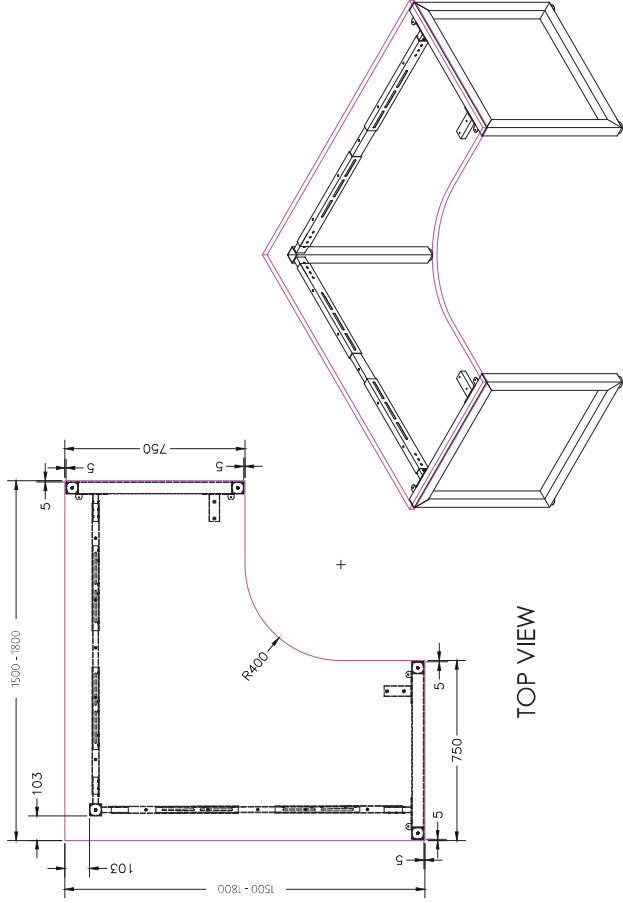

SINGLE INLINE FRAME COMPONENTS

ISOMETRIC VIEW

SIDE VIEW

TOP VIEW

FRONT VIEW

SINGLE INLINE END LEG

| Size | Code |
|-------------|----------|
| 740W x 700H | STPR-75E |

SINGLE INLINE SHARED LEG

| Size | Code |
|-------------|-------|
| 700W x 700H | STINS |

ADJUSTABLE BEAM

| Size | Code |
|-------------|-----------|
| 1200 - 1800 | ST-AB1218 |
| 1800 - 2400 | ST-AB1824 |

DOUBLE INLINE TECHNICAL DRAWING

DOUBLE INLINE FRAME COMPONENTS

ISOMETRIC VIEW

TOP VIEW

SIDE VIEW

FRONT VIEW

DOUBLE INLINE END LEG

| Size | Code |
|--------------|-----------|
| 1490W X 700H | ST-PP-ISE |

DOUBLE INLINE SHARED LEG

| Size | Code |
|--------------|---------|
| 1400W X 700H | ST-INDS |

ADJUSTABLE BEAM

| Size | Code |
|-------------|-----------|
| 1200 - 1800 | ST-AB1218 |
| 1800 - 2400 | ST-AB1824 |

TOP VIEW

ISOMETRIC VIEW