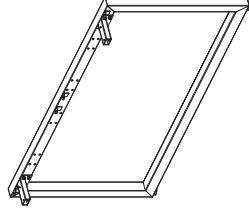

DOUBLE INLINE FRAME COMPONENTS

ISOMETRIC VIEW

TOP VIEW

SIDE VIEW

FRONT VIEW

DOUBLE INLINE END LEG

| Size | Code |
|--------------|-----------|
| 1490W X 700H | ST-PP-ISE |

DOUBLE INLINE SHARED LEG

| Size | Code |
|--------------|---------|
| 1400W X 700H | ST-INDS |

ADJUSTABLE BEAM

| Size | Code |
|-------------|-----------|
| 1200 - 1800 | ST-AB1218 |
| 1800 - 2400 | ST-AB1824 |

TOP VIEW

ISOMETRIC VIEW