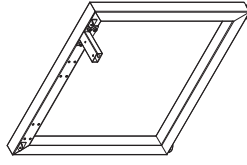

SINGLE INLINE FRAME COMPONENTS

ISOMETRIC VIEW

SIDE VIEW

TOP VIEW

FRONT VIEW

SINGLE INLINE END LEG

| Size | Code |
|-------------|----------|
| 740W x 700H | STPR-75E |

SINGLE INLINE SHARED LEG