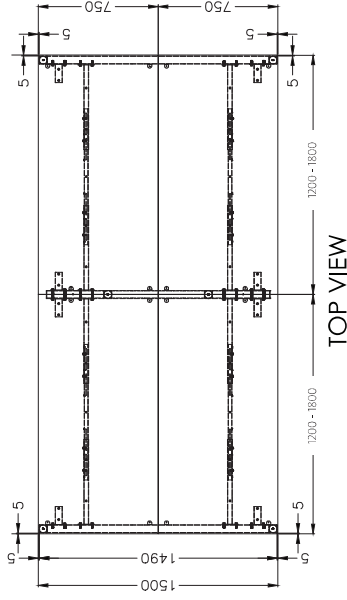

SINGLE INLINE FRAME COMPONENTS

ISOMETRIC VIEW

SIDE VIEW

TOP VIEW

FRONT VIEW

SINGLE INLINE END LEG

| Size | Code |
|-------------|----------|
| 740W x 700H | STPR-75E |

SINGLE INLINE SHARED LEG

| Size | Code |
|-------------|-------|
| 700W x 700H | STINS |

ADJUSTABLE BEAM

| Size | Code |
|-------------|-----------|
| 1200 - 1800 | ST-AB1218 |
| 1800 - 2400 | ST-AB1824 |

DOUBLE INLINE TECHNICAL DRAWING

DOUBLE INLINE FRAME COMPONENTS

ISOMETRIC VIEW

TOP VIEW

SIDE VIEW

FRONT VIEW

DOUBLE INLINE END LEG

| Size | Code |
|--------------|-----------|
| 1490W X 700H | ST-PP-ISE |

DOUBLE INLINE SHARED LEG

| Size | Code |
|--------------|---------|
| 1400W X 700H | ST-INDS |

ADJUSTABLE BEAM

| Size | Code |
|-------------|-----------|
| 1200 - 1800 | ST-AB1218 |
| 1800 - 2400 | ST-AB1824 |

TOP VIEW

ISOMETRIC VIEW