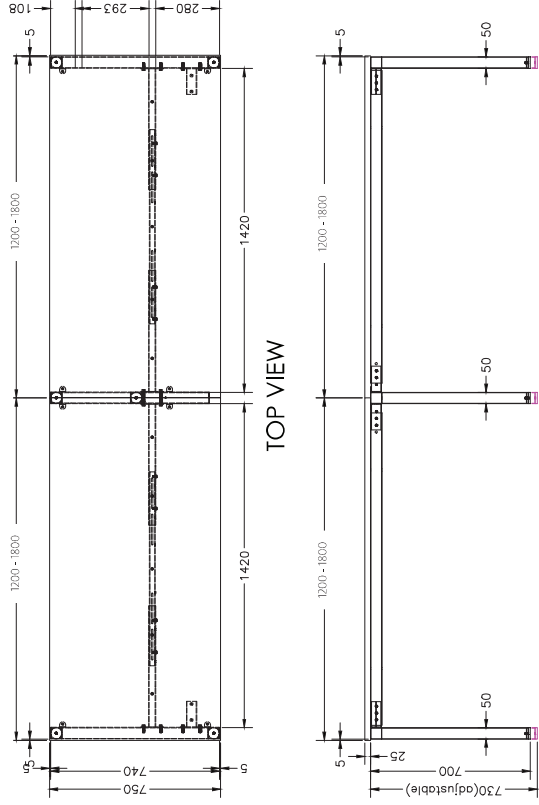

SINGLE INLINE FRAME COMPONENTS

ISOMETRIC VIEW

SIDE VIEW

TOP VIEW

FRONT VIEW

SINGLE INLINE END LEG

| Size | Code |
|-------------|----------|
| 740W x 700H | STPR-75E |

SINGLE INLINE SHARED LEG

| Size | Code |
|-------------|-------|
| 700W x 700H | STINS |

ADJUSTABLE BEAM

| Size | Code |
|-------------|-----------|
| 1200 - 1800 | ST-AB1218 |
| 1800 - 2400 | ST-AB1824 |

DOUBLE INLINE TECHNICAL DRAWING

DOUBLE INLINE FRAME COMPONENTS

ISOMETRIC VIEW

TOP VIEW

SIDE VIEW

FRONT VIEW

DOUBLE INLINE END LEG

| Size | Code |
|--------------|-----------|
| 1490W X 700H | ST-PP-ISE |

DOUBLE INLINE SHARED LEG

| Size | Code |
|-------------|-----------|
| 740W x 700H | ST-PR-75E |

| Size | Code |
|------|--------|
| 700H | ST-W5L |

| Size | Code |
|------|----------|
| 700H | ST-W5L20 |

FRONT VIEW

SCREEN PARTITIONS