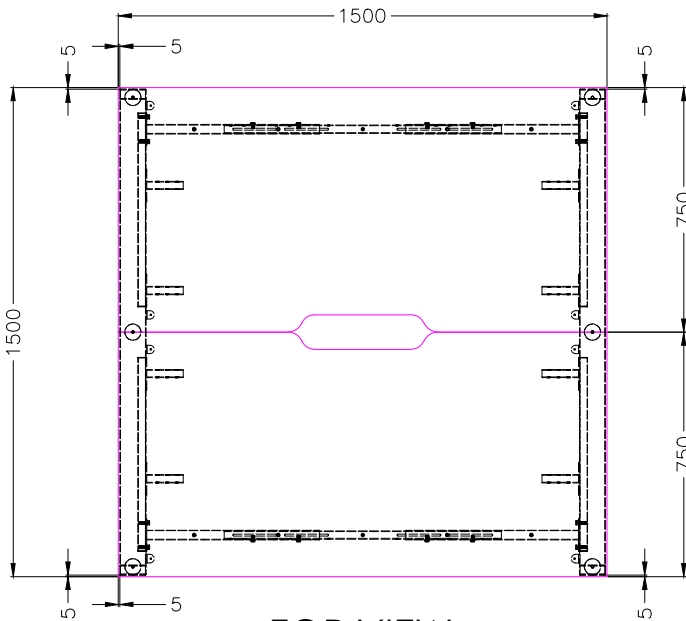

ISOMETRIC VIEW

TOP VIEW

FRONT VIEW

SIDE VIEW

Office FURNITURE
Brisbane

PRODUCT CODE:
ST-DK157+LP-IND157-2

ASSEMBLED SIZE:
1500L x 1500D x 730H

REMARKS:
ST-PR-15E + ST-AB1218