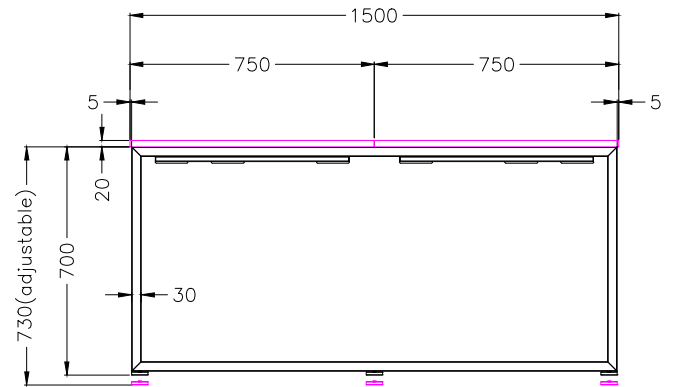

ISOMETRIC VIEW

TOP VIEW

FRONT VIEW

SIDE VIEW

Office FURNITURE
Brisbane

PRODUCT CODE:
ST-DK157+LP-IND157-2

ASSEMBLED SIZE:
1500L x 1500D x 730H

REMARKS:
ST-PR-15E + ST-AB1218