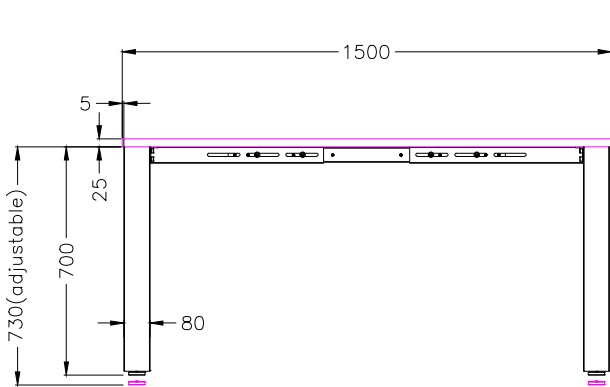

ISOMETRIC VIEW

TOP VIEW

FRONT VIEW

SIDE VIEW

Office FURNITURE
Brisbane

PRODUCT CODE:
ST-DK157+LP-IND157-2

ASSEMBLED SIZE:
1500L x 1500D x 730H

REMARKS:
ST-PR-15E + ST-AB1218