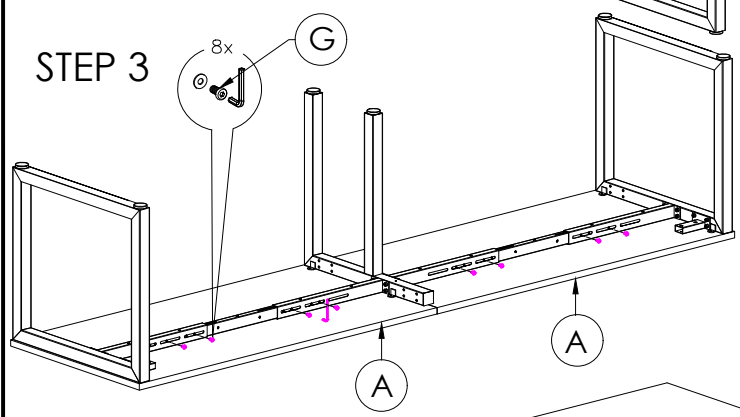

A	VARIOUS SIZES DESKTOP	x2	C	2x LP-LE75	x1	D	ST-INSS (700mm)	x1
B	ST-AB1218 ADJUSTABLE BEAM	x2	F	3mm SPACER	x2	G	M6 x 20mm BUTTON HEAD ALLEN BOLT	x8
E	100mm x 50mm BRACKET	x2						
H	70mm CHIPBOARD SCREW	x10						
I	20mm CHIPBOARD SCREW	x8						

STEP 1

STEP 2

STEP 3

STEP 4

FINISHED

CAUTION:
HEAVY

2 PERSON HEAVY
ASSEMBLY

Office FURNITURE
Brisbane

PRODUCT CODE:
ST-DK157+LP-INS157-2
ASSEMBLY INSTRUCTION-PART 1
ASSEMBLED SIZE:
3000L x 750D x 730H

REMARKS:
ST-INSS + LP-LE75 + ST-AB1218 REV2
Office FURNITURE
Brisbane