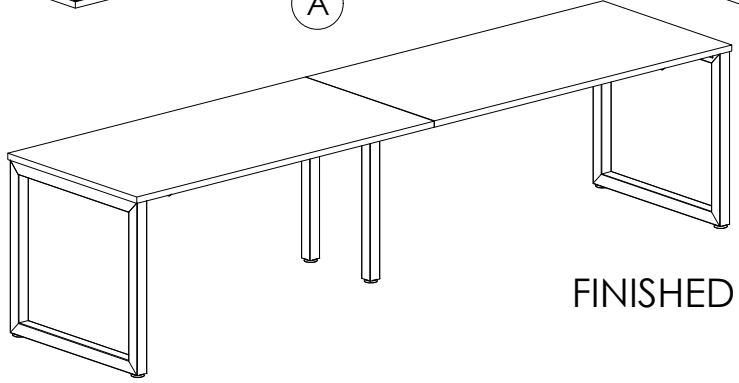

STEP 4

FINISHED

CAUTION:
HEAVY

2 PERSON HEAVY
ASSEMBLY

Office FURNITURE
Brisbane

PRODUCT CODE:
ST-DK157+LP-INS157-2
ASSEMBLY INSTRUCTION-PART 1
ASSEMBLED SIZE:
3000L x 750D x 730H

REMARKS:
ST-INSS + LP-LE75 + ST-AB1218 REV2
Office FURNITURE
Brisbane