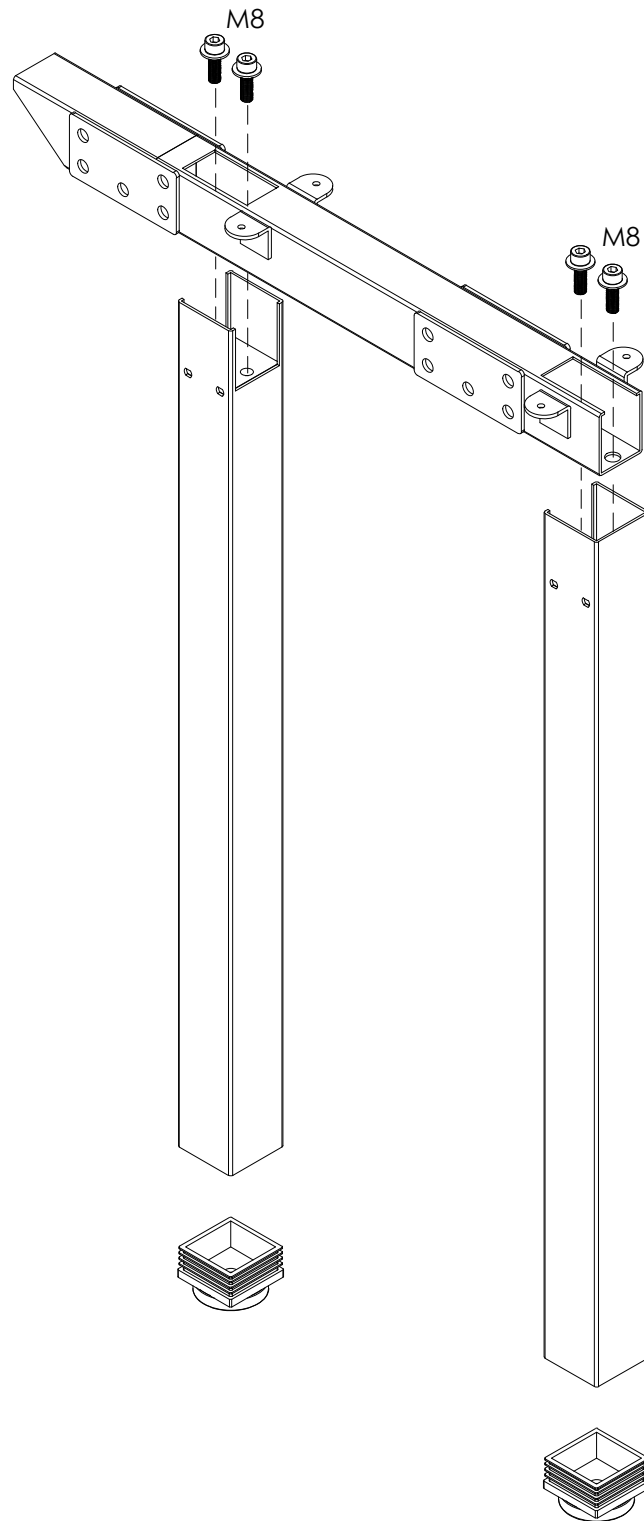

PRODUCT CODE:
ST-DK157+LP-INS157-2
ASSEMBLY INSTRUCTION-PART 1
ASSEMBLED SIZE:
3000L x 750D x 730H

REMARKS:
ST-INSS + LP-LE75 + ST-AB1218 REV2
Office FURNITURE
Brisbane

J	VARIOUS SIZES  S23 PARTITION	x2	L	 ROD PACKED INSIDE THE PARTITION	x6
K	GLASS / FABRIC  SCREEN	x1	M	S23-BR520SM  BRACKETS	x2
			N	 SL-BR520TM	x2
O	 JOINING STRIP	x1	P	20mm  CHIPBOARD SCREW	x14
			NOTE: CAN USE S23-BR520TM OR S23-BR520CL BRACKETS		

CAUTION:
HEAVY

2 PERSON HEAVY
ASSEMBLY

Office FURNITURE
Brisbane

PRODUCT CODE:
SCREEN PARTITION (S23)
ASSEMBLY INSTRUCTION-PART 2

ASSEMBLED SIZE:
VARIOUS SIZES

REMARKS:
-

Office FURNITURE
Brisbane

REV2