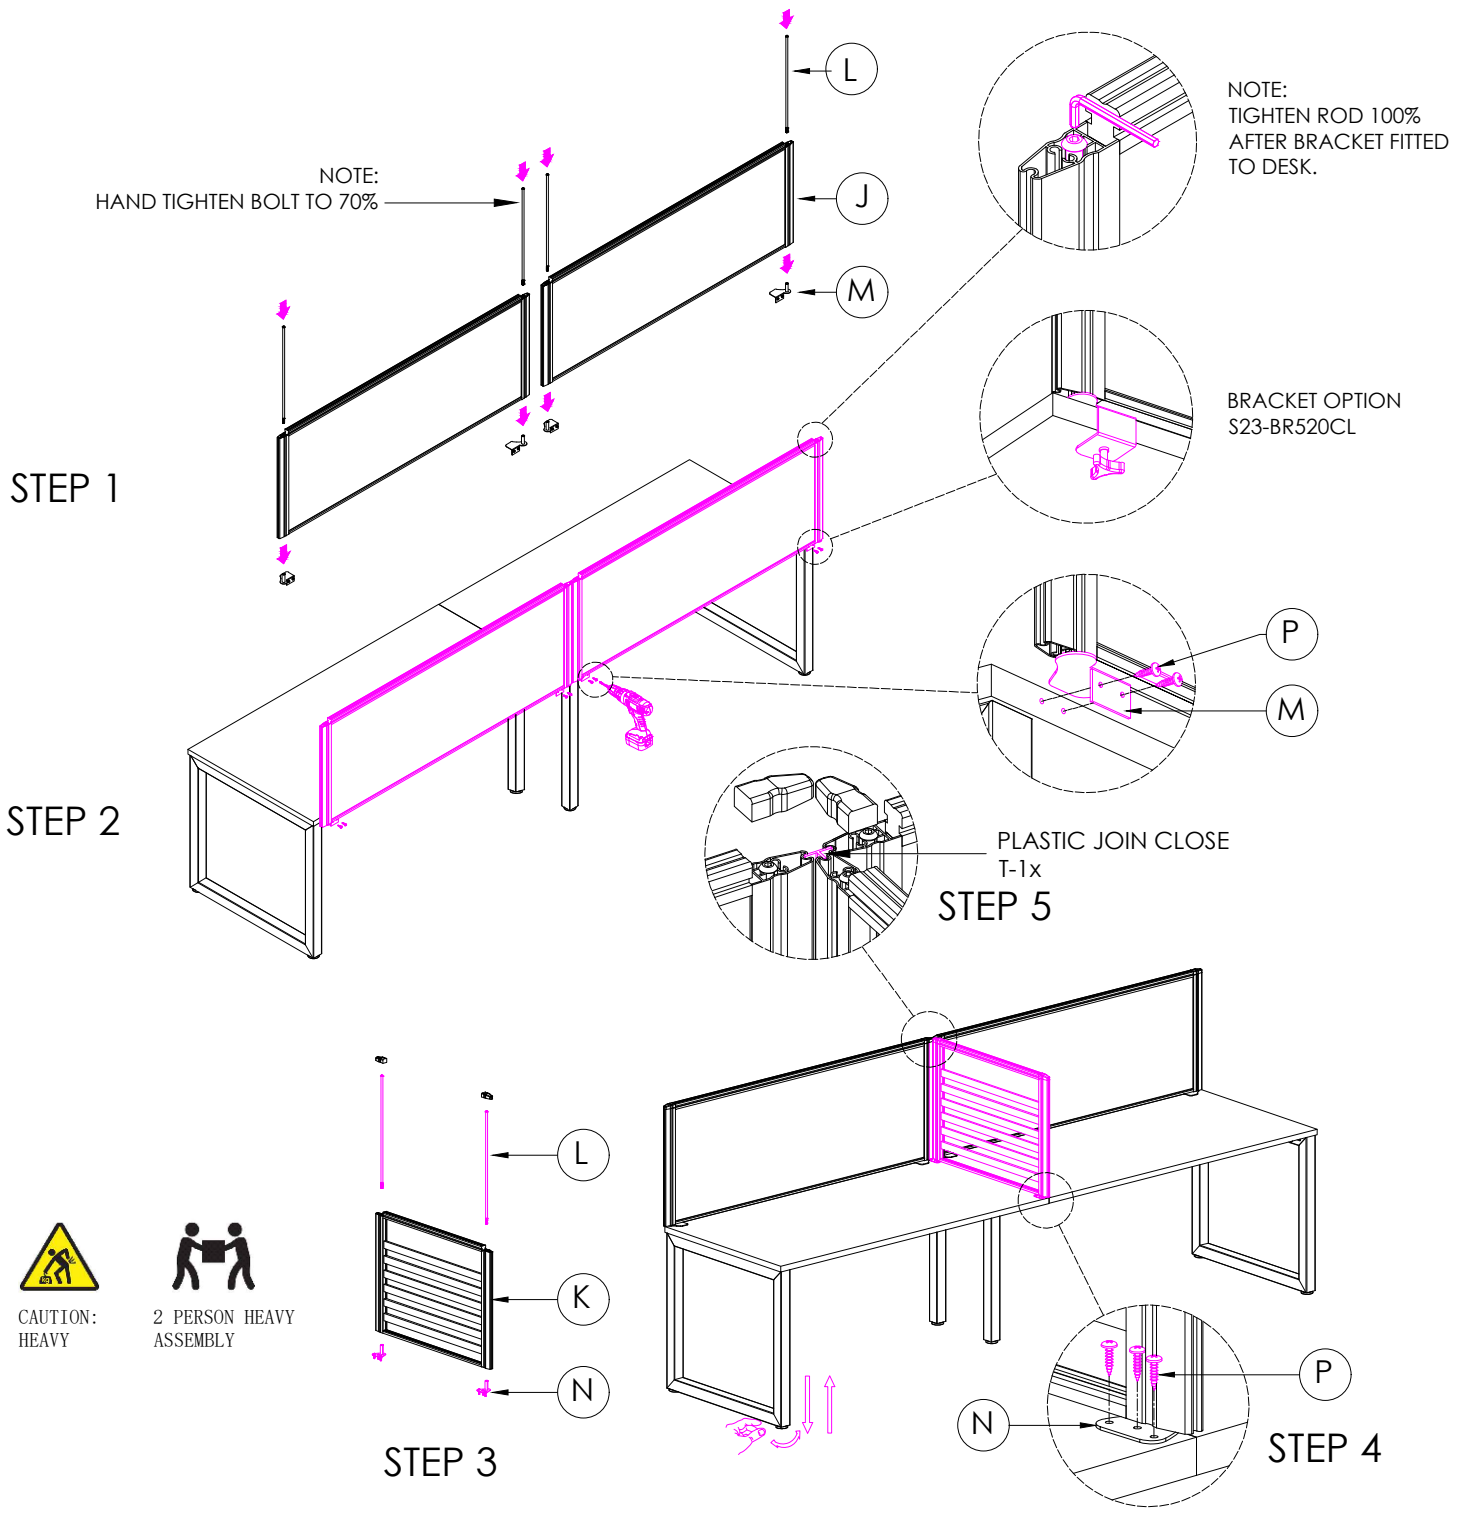

A	VARIOUS SIZES DESKTOP	x2	C	2x LP-LE75	x1	D	ST-INSS (700mm)	x1
B	ST-AB1218 ADJUSTABLE BEAM	x2	F	3mm SPACER	x2	G	M6 x 20mm BUTTON HEAD ALLEN BOLT	x8
E	100mm x 50mm BRACKET	x2						
H	70mm CHIPBOARD SCREW	x10						
I	20mm CHIPBOARD SCREW	x8						

STEP 1

STEP 2

STEP 3

STEP 4

FINISHED

CAUTION:
HEAVY

2 PERSON HEAVY
ASSEMBLY

Office FURNITURE
Brisbane

PRODUCT CODE:
ST-DK157+LP-INS157-2
ASSEMBLY INSTRUCTION-PART 1
ASSEMBLED SIZE:
3000L x 750D x 730H

REMARKS:
ST-INSS + LP-LE75 + ST-AB1218 REV2
Office FURNITURE
Brisbane

J	VARIOUS SIZES  S23 PARTITION	x2	L	 ROD PACKED INSIDE THE PARTITION	x6
K	GLASS / FABRIC  SCREEN	x1	M	S23-BR520SM  BRACKETS	x2
			N	 SL-BR520TM	x2
O	 JOINING STRIP	x1	P	20mm  CHIPBOARD SCREW	x14
			NOTE: CAN USE S23-BR520TM OR S23-BR520CL BRACKETS		

CAUTION:
HEAVY

2 PERSON HEAVY
ASSEMBLY

Office FURNITURE
Brisbane

PRODUCT CODE:
SCREEN PARTITION (S23)
ASSEMBLY INSTRUCTION-PART 2

ASSEMBLED SIZE:
VARIOUS SIZES

REMARKS:
-

Office FURNITURE
Brisbane

REV2