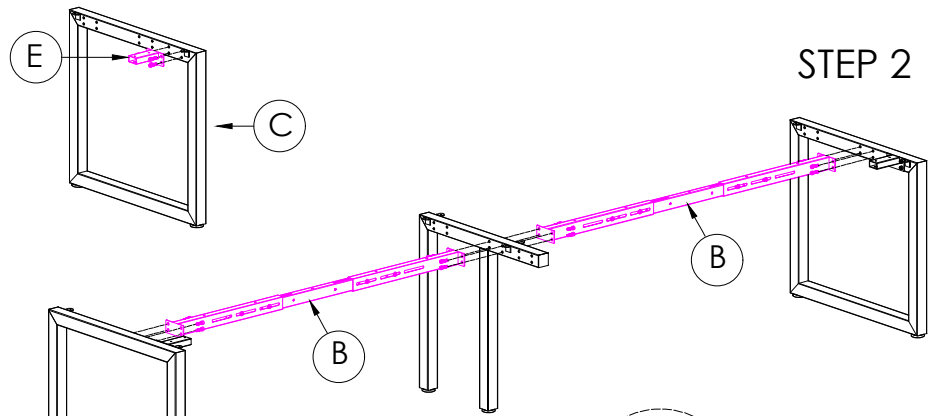

A	VARIOUS SIZES DESKTOP	x2	C	2x LP-LE75	x1	D	ST-INSS (700mm)	x1
B	ST-AB1218 ADJUSTABLE BEAM	x2	F	3mm SPACER	x2	G	M6 x 20mm BUTTON HEAD ALLEN BOLT	x8
E	100mm x 50mm BRACKET	x2						
H	70mm CHIPBOARD SCREW	x10						
I	20mm CHIPBOARD SCREW	x8						

STEP 1

STEP 2

STEP 3

STEP 4

FINISHED

CAUTION:
HEAVY

2 PERSON HEAVY
ASSEMBLY

Office FURNITURE
Brisbane

PRODUCT CODE:
ST-DK157+LP-INS157-2
ASSEMBLY INSTRUCTION-PART 1
ASSEMBLED SIZE:
3000L x 750D x 730H

REMARKS:
ST-INSS + LP-LE75 + ST-AB1218 REV2
Office FURNITURE
Brisbane