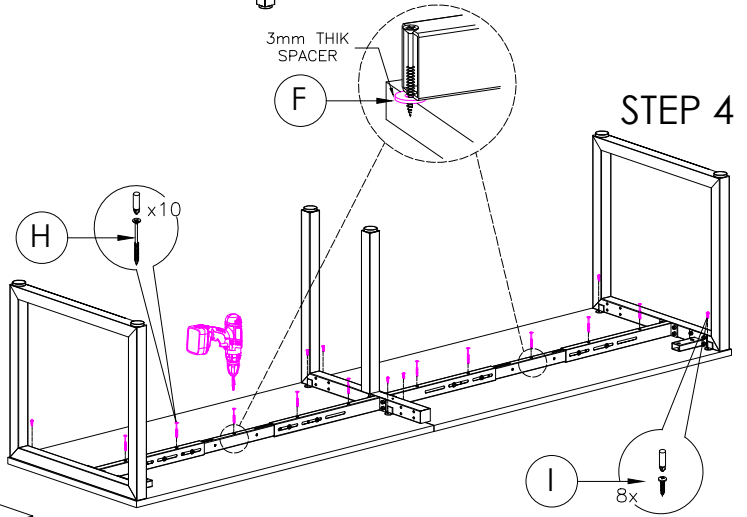

STEP 4

FINISHED

CAUTION:
HEAVY

2 PERSON HEAVY
ASSEMBLY

Office FURNITURE
Brisbane

PRODUCT CODE:
ST-DK157+LP-INS157-2
ASSEMBLY INSTRUCTION-PART 1
ASSEMBLED SIZE:
3000L x 750D x 730H

REMARKS:
ST-INSS + LP-LE75 + ST-AB1218 REV2
Office FURNITURE
Brisbane