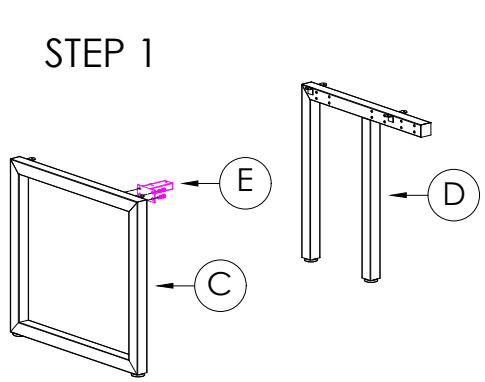

A	VARIOUS SIZES DESKTOP	x2	C	2x LP-LE75	x1	D	ST-INSS (700mm)	x1
B	ST-AB1218 ADJUSTABLE BEAM	x2	F	3mm SPACER	x2	G	M6 x 20mm BUTTON HEAD ALLEN BOLT	x8
E	100mm x 50mm BRACKET	x2						
H	70mm CHIPBOARD SCREW	x10						
I	20mm CHIPBOARD SCREW	x8						

STEP 1