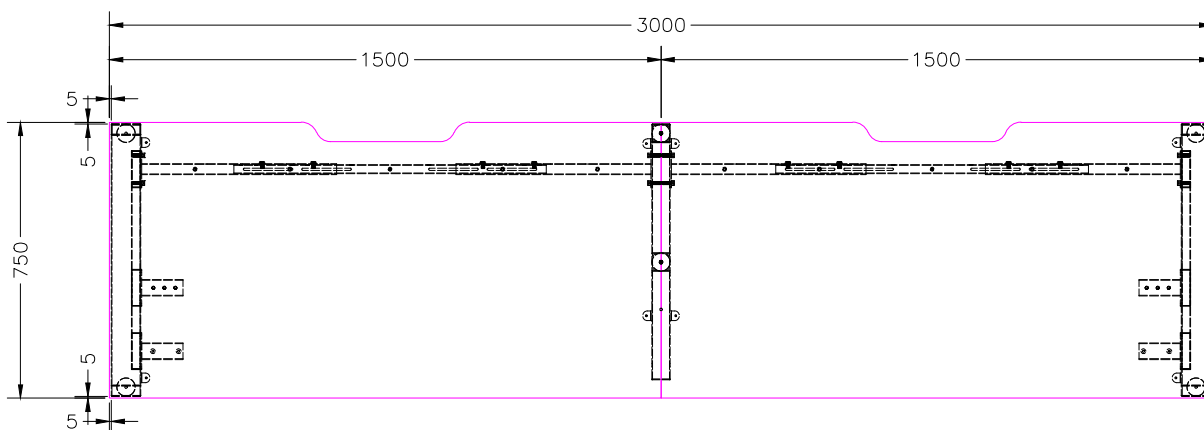

ISOMETRIC VIEW

SIDE VIEW

TOP VIEW

FRONT VIEW

Office FURNITURE
Brisbane

PRODUCT CODE:
ST-DK157+LP-INS157-2

ASSEMBLED SIZE:
3000L x 750D x 730H

REMARKS:
ST-INSS + ST-PR-75E + ST-AB1218