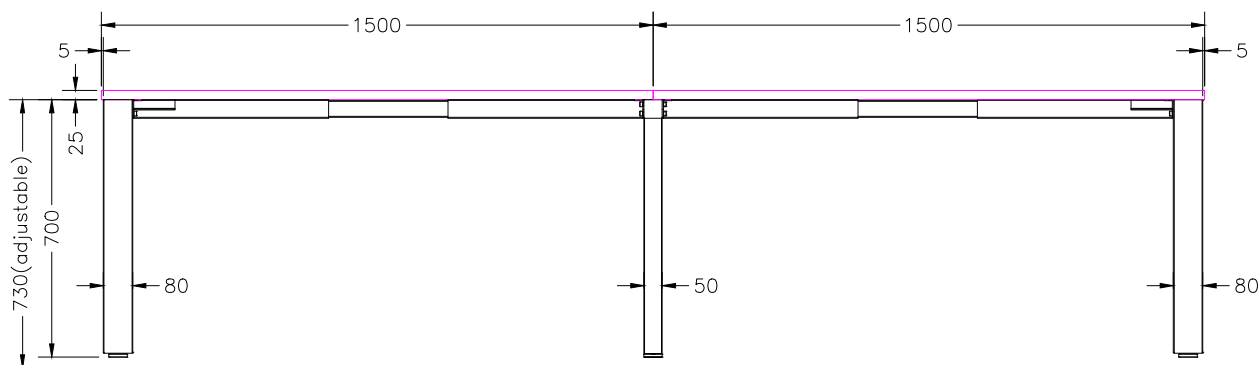

ISOMETRIC VIEW

SIDE VIEW

TOP VIEW

FRONT VIEW

Office FURNITURE
Brisbane

PRODUCT CODE:
ST-DK157+LP-INS157-2

ASSEMBLED SIZE:
3000L x 750D x 730H

REMARKS:
ST-INSS + ST-PR-75E + ST-AB1218