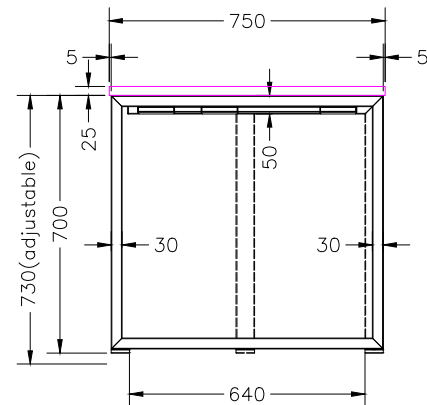

ISOMETRIC VIEW

SIDE VIEW

TOP VIEW

FRONT VIEW

Office FURNITURE
Brisbane

PRODUCT CODE:
ST-DK157+LP-INS157-2

ASSEMBLED SIZE:
3000L x 750D x 730H

REMARKS:
ST-INSS + ST-PR-75E + ST-AB1218