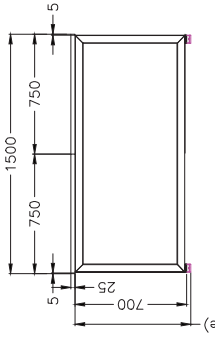

Size	Scalloped
1500 x 1500 x 750	LP-W5X157-4
1800 x 1800 x 750	LP-W5X187-4

LOOP CORNER WORKSTATION

Size	Scalloped
1500 x 1500 x 750	LP-W5157
1800 x 1800 x 750	LP-W5187

LOOP 120 DEGREE WORKSTATION

Size	Code
1200 x 1200 x 750	LP-120-3-127
1500 x 1500 x 750	LP-120-3-157

SINGLE INLINE FRAME COMPONENTS

SINGLE INLINE END LEG

Size	Code
740W x 700H	STPR275E

SINGLE INLINE SHARED LEG

Size	Code
700W x 700H	STINS

ADJUSTABLE BEAM

Size	Code
1200 - 1800	ST-AB1218
1800 - 2400	ST-AB1824

DOUBLE INLINE TECHNICAL DRAWING

DOUBLE INLINE FRAME COMPONENTS

ISOMETRIC VIEW

TOP VIEW

FRONT VIEW

SIDE VIEW

DOUBLE INLINE END LEG

Size	Code
1490W X 700H	ST-PE-ISE

DOUBLE INLINE SHARED LEG

Size	Code
1400W X 700H	ST-INDS

ADJUSTABLE BEAM

Size	Code
1200 - 1800	ST-AB1218
1800 - 2400	ST-AB1824

WORKSTATION TECHNICAL DRAWING

WORKSTATION FRAME COMPONENTS

TOP VIEW

ISOMETRIC VIEW