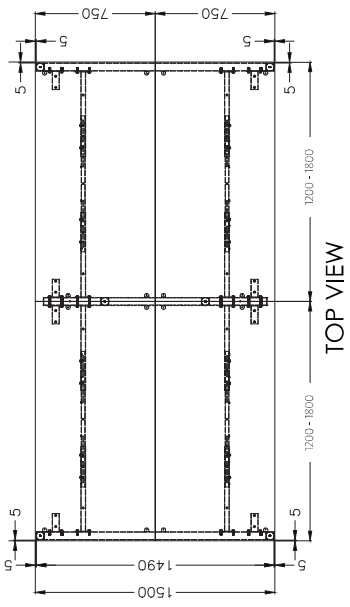

Size	Scalloped
1500 x 1500 x 750	LP-W5X157-4
1800 x 1800 x 750	LP-W5X187-4

LOOP CORNER WORKSTATION

Size	Scalloped
1500 x 1500 x 750	LP-W5157
1800 x 1800 x 750	LP-W5187

LOOP 120 DEGREE WORKSTATION

Size	Code
1200 x 1200 x 750	LP-120-3-127
1500 x 1500 x 750	LP-120-3-157

SINGLE INLINE FRAME COMPONENTS

SINGLE INLINE END LEG

Size	Code
740W x 700H	STPR275E

SINGLE INLINE SHARED LEG

Size	Code
700W x 700H	STINS

ADJUSTABLE BEAM

Size	Code
1200 - 1800	ST-AB1218
1800 - 2400	ST-AB1824

DOUBLE INLINE TECHNICAL DRAWING

DOUBLE INLINE FRAME COMPONENTS

ISOMETRIC VIEW

TOP VIEW

FRONT VIEW

SIDE VIEW

DOUBLE INLINE END LEG

Size	Code
1490W X 700H	ST-PE-ISE

DOUBLE INLINE SHARED LEG

Size	Code
1400W X 700H	ST-INDS

ADJUSTABLE BEAM

Size	Code
1200 - 1800	ST-AB1218
1800 - 2400	ST-AB1824

WORKSTATION TECHNICAL DRAWING

WORKSTATION FRAME COMPONENTS

TOP VIEW

ISOMETRIC VIEW