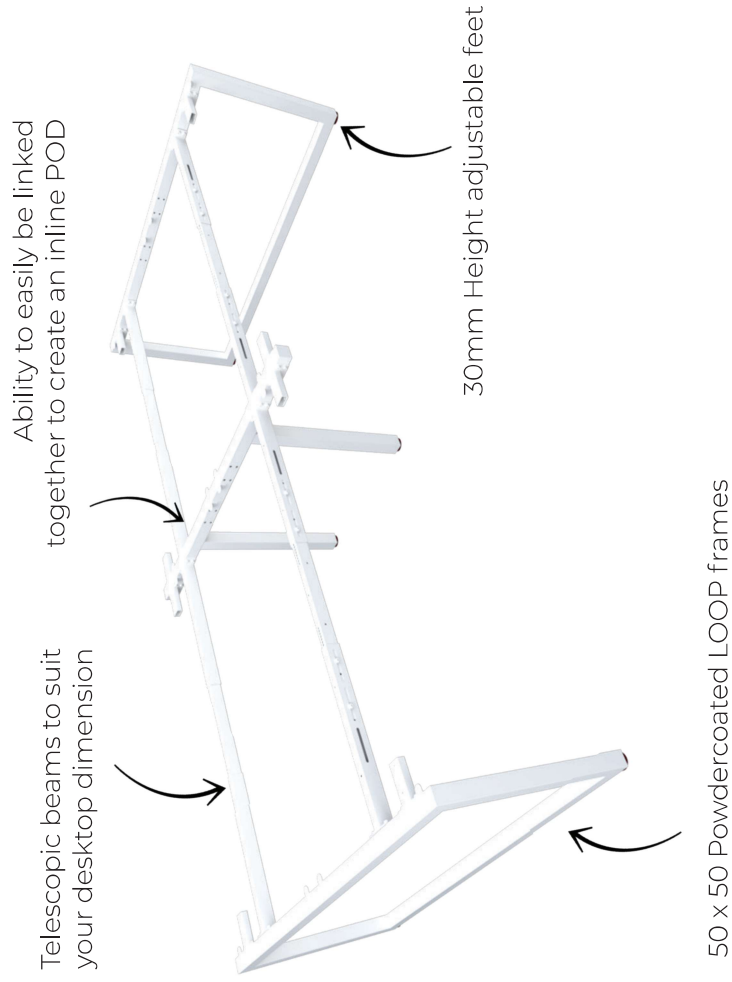

LOOP DESKING

360 LOOP DESIGN AND TIMELESS GOOD LOOKS

LOOP DESKING

Featuring a modern 360 loop design and timeless good looks. LOOP is the ultimate adaptable desk and the perfect addition to any office area. No need to compromise functionality for style, find the perfect configuration or design to satisfy the needs of your office. No business stays the same forever, LOOP frames easily link together, making the perfect solution for your evolving workspace.

Features

- 25mm tops with Cable Scallops
- 50mm x 50mm White or Black powdercoated LOOP steel frames
- 50mm x 30mm thick adjustable beams to suit your desktop dimension
- Recessed shared legs
- Height Adjustable feet 30mm
- Easily linked together either side-by-side, or back-to-back
- 10 Year Warranty

LOOP SINGLE INLINE DESKING

LOOP DOUBLE INLINE DESKING

1 PERSON SINGLE SIDED

Size	Scalloped	2 Cable Holes
1200 x 750	LP-INS127-F1	LP-DK127*
1500 x 750	LP-INS151-F1	LP-DK151**
1800 x 750	LP-INS181-F1	LP-DK181**
2100 x 750	-	LP-DK217*

Custom made to order tops
Available with cable port or scallops
(Scallops not standard)

TOP

WHITE

FRAME

BLACK

WHITE

4 Person Corner Workstation
Desk Mount Fabric Screens

SINGLE INLINE TECHNICAL DRAWING