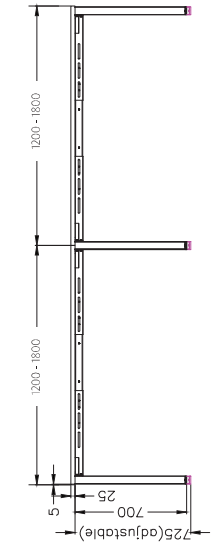

Size	Scalloped
1500 x 1500 x 750	LP-W5X157-4
1800 x 1800 x 750	LP-W5X187-4

LOOP CORNER WORKSTATION

Size	Scalloped
1500 x 1500 x 750	LP-W5157
1800 x 1800 x 750	LP-W5187

LOOP 120 DEGREE WORKSTATION

Size	Code
1200 x 1200 x 750	LP-120-3-127
1500 x 1500 x 750	LP-120-3-157

SINGLE INLINE FRAME COMPONENTS

SINGLE INLINE END LEG

Size	Code
740W x 700H	STPR275E

SINGLE INLINE SHARED LEG

Size	Code
700W x 700H	STINS

ADJUSTABLE BEAM

Size	Code
1200 - 1800	ST-AB1218
1800 - 2400	ST-AB1824

DOUBLE INLINE TECHNICAL DRAWING

DOUBLE INLINE FRAME COMPONENTS

ISOMETRIC VIEW

TOP VIEW

FRONT VIEW

SIDE VIEW

DOUBLE INLINE END LEG

Size	Code
1490W X 700H	ST-PE-ISE

DOUBLE INLINE SHARED LEG

Size	Code
1400W X 700H	ST-INDS

ADJUSTABLE BEAM

Size	Code
1200 - 1800	ST-AB1218
1800 - 2400	ST-AB1824

WORKSTATION TECHNICAL DRAWING

WORKSTATION FRAME COMPONENTS

TOP VIEW

ISOMETRIC VIEW