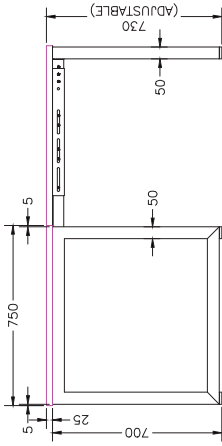

Size	Scalloped
1500 x 1500 x 750	LP-W5X157-4
1800 x 1800 x 750	LP-W5X187-4

LOOP CORNER WORKSTATION

Size	Scalloped
1500 x 1500 x 750	LP-W5157
1800 x 1800 x 750	LP-W5187

LOOP 120 DEGREE WORKSTATION

Size	Code
1200 x 1200 x 750	LP-120-3-127
1500 x 1500 x 750	LP-120-3-157

DOUBLE INLINE TECHNICAL DRAWING

DOUBLE INLINE FRAME COMPONENTS

ISOMETRIC VIEW

TOP VIEW

FRONT VIEW

SIDE VIEW

DOUBLE INLINE END LEG

Size	Code
1490W X 700H	ST-PE-ISE

DOUBLE INLINE SHARED LEG

Size	Code
1400W X 700H	ST-INDS

ADJUSTABLE BEAM

Size	Code
1200 - 1800	ST-AB1218
1800 - 2400	ST-AB1824

WORKSTATION TECHNICAL DRAWING

WORKSTATION FRAME COMPONENTS

TOP VIEW

ISOMETRIC VIEW

Size	Code
740W x 700H	ST-PR-75E

Size	Code
700H	ST-W5L

Size	Code
700H	ST-W5L120

FRONT VIEW

SCREEN PARTITIONS

Create privacy and reduce noise with a variety of desk mount screens, perfect for inline desk pods or workstations.