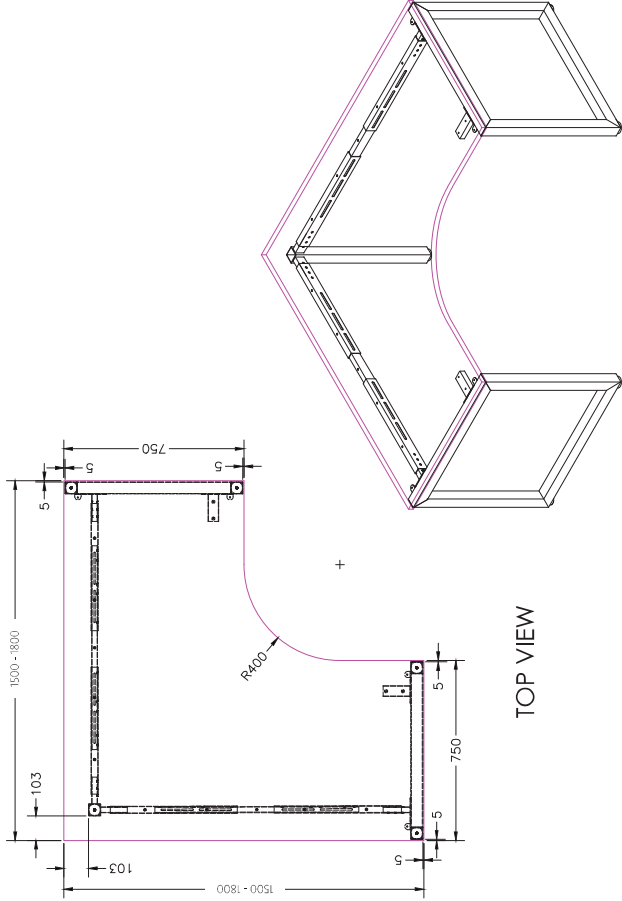

DOUBLE INLINE TECHNICAL DRAWING

DOUBLE INLINE FRAME COMPONENTS

ISOMETRIC VIEW

TOP VIEW

FRONT VIEW

SIDE VIEW

DOUBLE INLINE END LEG

Size	Code
1490W X 700H	ST-PE-ISE

DOUBLE INLINE SHARED LEG

Size	Code
1400W X 700H	ST-INDS

ADJUSTABLE BEAM

Size	Code
1200 - 1800	ST-AB1218
1800 - 2400	ST-AB1824

WORKSTATION TECHNICAL DRAWING

WORKSTATION FRAME COMPONENTS

TOP VIEW

ISOMETRIC VIEW

Size	Code
740W x 700H	ST-PR-75E

Size	Code
700H	ST-W5L

Size	Code
700H	ST-W5L120

FRONT VIEW

SCREEN PARTITIONS

Create privacy and reduce noise with a variety of desk mount screens, perfect for inline desk pods or workstations.

GLASS DESK MOUNT SCREEN

Size	Code
750L x 520H*	S23-GE752
750L x 520H	SL-GE752
1200L x 520H	SL-CE1252
1500L x 520H	SL-GE155
1800L x 520H	SL-CE1852

*Not available in Red

FABRIC DESK MOUNT SCREEN

Size	Code
600L x 520H*	S23-FA652
750L x 520H	S23-FA752
1200L x 520H	S23-FA1252
1500L x 520H	S23-FA1552
1800L x 520H	S23-FA1852