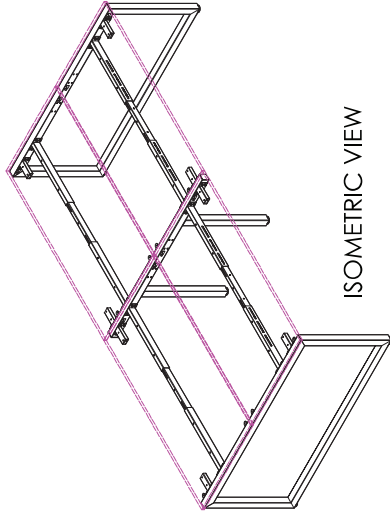

Custom made to order tops
Available with cable port or scallops
(Scallops not standard)

TOP

WHITE

FRAME

BLACK

WHITE

4 Person Corner Workstation
Desk Mount Fabric Screens

SINGLE INLINE TECHNICAL DRAWING

SINGLE INLINE FRAME COMPONENTS

SINGLE INLINE END LEG

Size	Code
740W x 700H	STPR275E

SINGLE INLINE SHARED LEG

Size	Code
700W x 700H	STINS

ADJUSTABLE BEAM

Size	Code
1200 - 1800	ST-AB1218
1800 - 2400	ST-AB1824

DOUBLE INLINE TECHNICAL DRAWING

DOUBLE INLINE FRAME COMPONENTS

ISOMETRIC VIEW

TOP VIEW

FRONT VIEW

SIDE VIEW

DOUBLE INLINE END LEG

Size	Code
1490W X 700H	ST-PE-ISE

DOUBLE INLINE SHARED LEG

Size	Code
1400W X 700H	ST-INDS

ADJUSTABLE BEAM

Size	Code
1200 - 1800	ST-AB1218
1800 - 2400	ST-AB1824

WORKSTATION TECHNICAL DRAWING

WORKSTATION FRAME COMPONENTS

TOP VIEW

ISOMETRIC VIEW