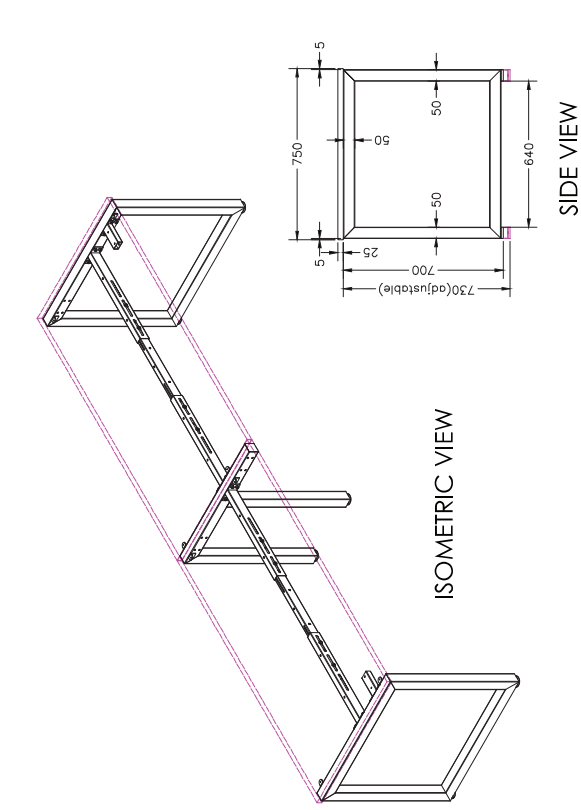

Size	Scalloped
1500 x 1500 x 750	LP-W5X157-4
1800 x 1800 x 750	LP-W5X187-4

LOOP CORNER WORKSTATION

Size	Scalloped
1500 x 1500 x 750	LP-W5157
1800 x 1800 x 750	LP-W5187

LOOP 120 DEGREE WORKSTATION

Size	Code
1200 x 1200 x 750	LP-120-3-127
1500 x 1500 x 750	LP-120-3-157

Custom made to order tops
Available with cable port or scallops
(Scallops not standard)

TOP

WHITE

FRAME

BLACK

WHITE

4 Person Corner Workstation
Desk Mount Fabric Screens

SINGLE INLINE TECHNICAL DRAWING

SINGLE INLINE FRAME COMPONENTS

SINGLE INLINE END LEG

Size	Code
740W x 700H	STPR275E

SINGLE INLINE SHARED LEG

Size	Code
700W x 700H	STINS

ADJUSTABLE BEAM

Size	Code
1200 - 1800	ST-AB1218
1800 - 2400	ST-AB1824

DOUBLE INLINE TECHNICAL DRAWING

DOUBLE INLINE FRAME COMPONENTS

ISOMETRIC VIEW

TOP VIEW

FRONT VIEW

SIDE VIEW

DOUBLE INLINE END LEG

Size	Code
1490W X 700H	ST-PE-ISE