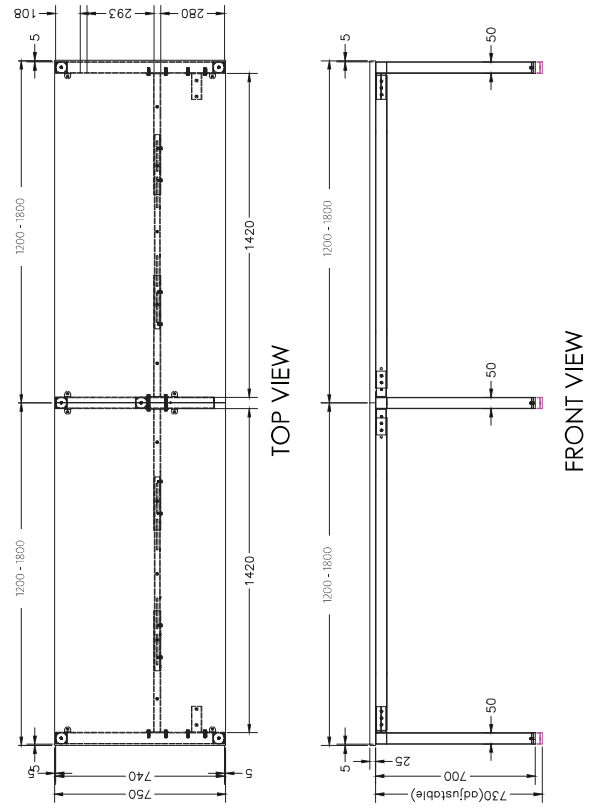

Size	Scalloped
1500 x 1500 x 750	LP-W5X157-4
1800 x 1800 x 750	LP-W5X187-4

LOOP CORNER WORKSTATION

Size	Scalloped
1500 x 1500 x 750	LP-W5157
1800 x 1800 x 750	LP-W5187

LOOP 120 DEGREE WORKSTATION

Size	Code
1200 x 1200 x 750	LP-120-3-127
1500 x 1500 x 750	LP-120-3-157

SINGLE INLINE FRAME COMPONENTS

SINGLE INLINE END LEG

Size	Code
740W x 700H	STPR275E

SINGLE INLINE SHARED LEG

Size	Code
700W x 700H	STINS

ADJUSTABLE BEAM

Size	Code
1200 - 1800	ST-AB1218
1800 - 2400	ST-AB1824

DOUBLE INLINE TECHNICAL DRAWING

DOUBLE INLINE FRAME COMPONENTS

ISOMETRIC VIEW

TOP VIEW

FRONT VIEW

SIDE VIEW

DOUBLE INLINE END LEG

Size	Code
1490W X 700H	ST-PE-ISE

DOUBLE INLINE SHARED LEG

Size	Code
1400W X 700H	ST-INDS

ADJUSTABLE BEAM

Size	Code
1200 - 1800	ST-AB1218
1800 - 2400	ST-AB1824

WORKSTATION TECHNICAL DRAWING

WORKSTATION FRAME COMPONENTS

TOP VIEW

ISOMETRIC VIEW