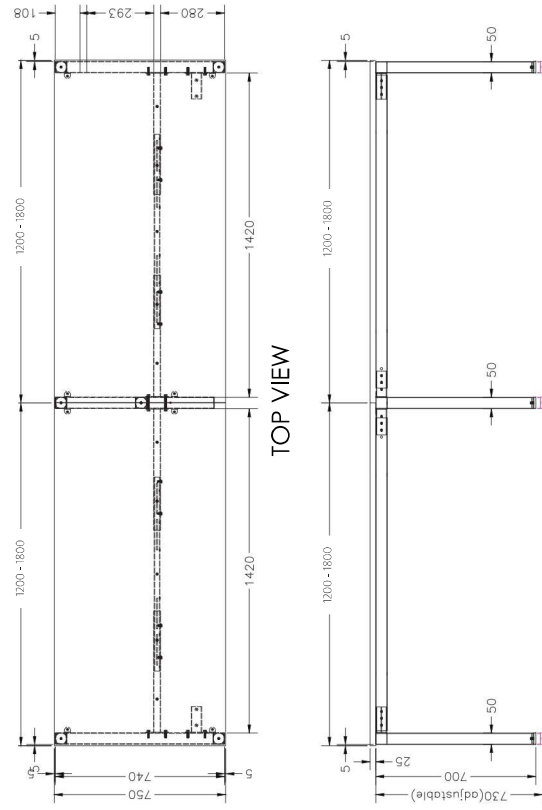

## LOOP 120 DEGREE WORKSTATION

Size	Code
1200 x 1200 x 750	LP-120-3-127
1500 x 1500 x 750	LP-120-3-157

Custom made to order tops  
Available with cable port or scallops  
(Scallops not standard)

TOP

WHITE

TOP VIEW

FRONT VIEW

SINGLE INLINE END LEG

Size	Code
740W x 700H	ST-PR2-75E

SINGLE INLINE SHARED LEG

Size	Code
700W x 700H	ST-INS

ADJUSTABLE BEAM

Size	Code
1200 - 1800	ST-AB218
1800 - 2400	ST-AB24

# DOUBLE INLINE FRAME COMPONENTS

ISOMETRIC VIEW

TOP VIEW

SIDE VIEW

FRONT VIEW

DOUBLE INLINE END LEG

Size	Code
1490W X 700H	ST-PE-ISE

DOUBLE INLINE SHARED LEG

Size	Code
1400W X 700H	ST-INDS

ADJUSTABLE BEAM

Size	Code
1200 - 1800	ST-AB1218
1800 - 2400	ST-AB1824

TOP VIEW

ISOMETRIC VIEW

Size	Code
740W x 700H	ST-PR-75E

Size	Code
700H	ST-W5L

Size	Code
700H	ST-W5L120