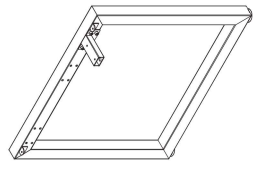

SINGLE INLINE END LEG

Size	Code
740W x 700H	ST-PR2-75E