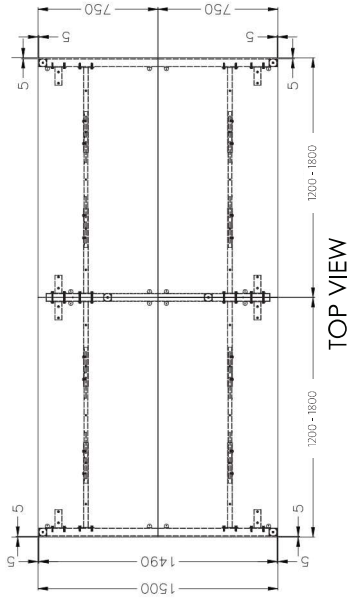

## LOOP 120 DEGREE WORKSTATION

Size	Code
1200 x 1200 x 750	LP-120-3-127
1500 x 1500 x 750	LP-120-3-157

Custom made to order tops  
Available with cable port or scallops  
(Scallops not standard)

TOP

WHITE

TOP VIEW

FRONT VIEW

SINGLE INLINE END LEG

Size	Code
740W x 700H	ST-PR2-75E

SINGLE INLINE SHARED LEG

Size	Code
700W x 700H	ST-INS

ADJUSTABLE BEAM

Size	Code
1200 - 1800	ST-AB218
1800 - 2400	ST-AB24

# DOUBLE INLINE FRAME COMPONENTS

ISOMETRIC VIEW

TOP VIEW

SIDE VIEW

FRONT VIEW

DOUBLE INLINE END LEG

Size	Code
1490W X 700H	ST-PE-ISE

DOUBLE INLINE SHARED LEG

Size	Code
1400W X 700H	ST-INDS

ADJUSTABLE BEAM

Size	Code
1200 - 1800	ST-AB1218
1800 - 2400	ST-AB1824

TOP VIEW

ISOMETRIC VIEW

Size	Code
740W x 700H	ST-PR-75E

Size	Code
700H	ST-W5L

Size	Code
700H	ST-W5L120