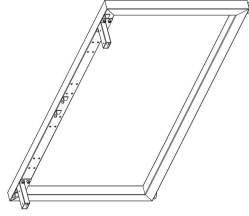

# DOUBLE INLINE FRAME COMPONENTS

ISOMETRIC VIEW

TOP VIEW

SIDE VIEW

FRONT VIEW

DOUBLE INLINE END LEG

Size	Code
1490W X 700H	ST-PE-ISE

DOUBLE INLINE SHARED LEG

Size	Code
1400W X 700H	ST-INDS

ADJUSTABLE BEAM

Size	Code
1200 - 1800	ST-AB1218
1800 - 2400	ST-AB1824

TOP VIEW

ISOMETRIC VIEW

Size	Code
740W x 700H	ST-PR-75E

Size	Code
700H	ST-W5L

Size	Code
700H	ST-W5L120