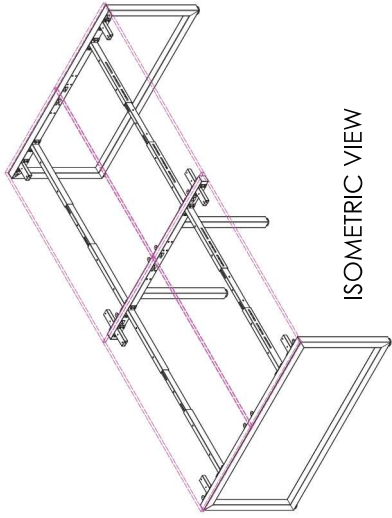

FRAME

BLACK

WHITE

4 Person Corner Workstation  
Desk Mount Fabric Screens

SINGLE INLINE TECHNICAL DRAWING

SINGLE INLINE FRAME COMPONENTS

ISOMETRIC VIEW

SIDE VIEW

TOP VIEW

FRONT VIEW

SINGLE INLINE END LEG

Size	Code
740W x 700H	ST-PR2-75E

SINGLE INLINE SHARED LEG

Size	Code
700W x 700H	ST-INS

ADJUSTABLE BEAM

Size	Code
1200 - 1800	ST-AB218
1800 - 2400	ST-AB24

# DOUBLE INLINE TECHNICAL DRAWING

# DOUBLE INLINE FRAME COMPONENTS

ISOMETRIC VIEW

TOP VIEW

SIDE VIEW

FRONT VIEW

DOUBLE INLINE END LEG

Size	Code
1490W X 700H	ST-PE-ISE

DOUBLE INLINE SHARED LEG