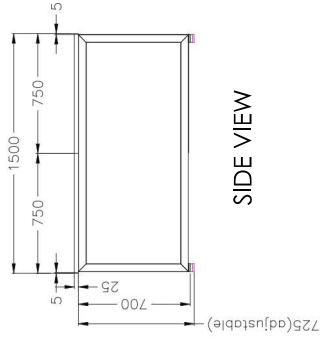

TOP VIEW

FRONT VIEW

SINGLE INLINE END LEG

Size	Code
740W x 700H	ST-PR2-75E

SINGLE INLINE SHARED LEG

Size	Code
700W x 700H	ST-INS

ADJUSTABLE BEAM

Size	Code
1200 - 1800	ST-AB218
1800 - 2400	ST-AB24

# DOUBLE INLINE TECHNICAL DRAWING

# DOUBLE INLINE FRAME COMPONENTS

ISOMETRIC VIEW

TOP VIEW

SIDE VIEW

FRONT VIEW

DOUBLE INLINE END LEG

Size	Code
1490W X 700H	ST-PE-ISE

DOUBLE INLINE SHARED LEG

Size	Code
1400W X 700H	ST-INDS

ADJUSTABLE BEAM

Size	Code
1200 - 1800	ST-AB1218
1800 - 2400	ST-AB1824

TOP VIEW

ISOMETRIC VIEW

Size	Code
740W x 700H	ST-PR-75E

Size	Code
700H	ST-W5L

Size	Code
700H	ST-W5L120