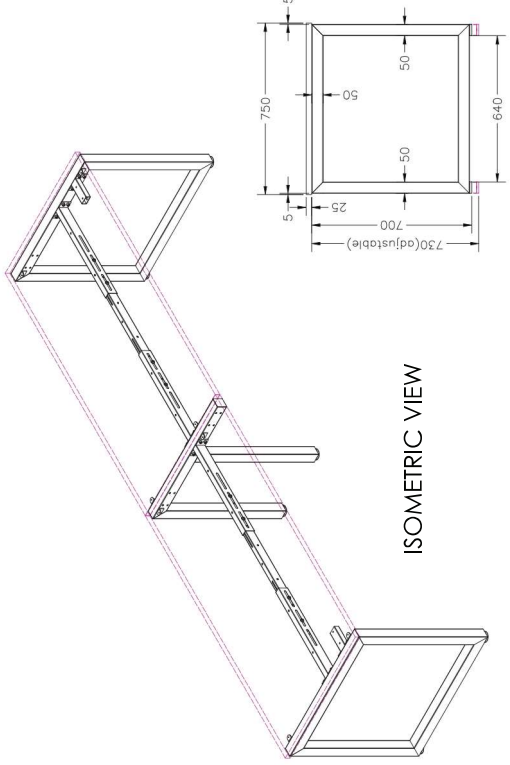

## LOOP 120 DEGREE WORKSTATION

Size	Code
1200 x 1200 x 750	LP-120-3-127
1500 x 1500 x 750	LP-120-3-157

Custom made to order tops  
Available with cable port or scallops  
(Scallops not standard)

TOP

WHITE

FRAME

BLACK

WHITE

4 Person Corner Workstation  
Desk Mount Fabric Screens

SINGLE INLINE TECHNICAL DRAWING

SINGLE INLINE FRAME COMPONENTS

ISOMETRIC VIEW

SIDE VIEW

TOP VIEW

FRONT VIEW

SINGLE INLINE END LEG

Size	Code
740W x 700H	ST-PR2-75E

SINGLE INLINE SHARED LEG

Size	Code
700W x 700H	ST-INS

ADJUSTABLE BEAM

Size	Code
1200 - 1800	ST-AB218
1800 - 2400	ST-AB24

# DOUBLE INLINE FRAME COMPONENTS

ISOMETRIC VIEW

TOP VIEW

SIDE VIEW

FRONT VIEW

DOUBLE INLINE END LEG

Size	Code
1490W X 700H	ST-PE-ISE

DOUBLE INLINE SHARED LEG