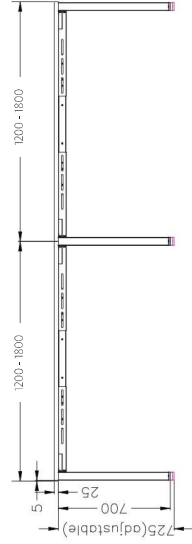

TOP VIEW

FRONT VIEW

SINGLE INLINE END LEG

Size	Code
740W x 700H	ST-PR2-75E

SINGLE INLINE SHARED LEG

Size	Code
700W x 700H	ST-INS

ADJUSTABLE BEAM

Size	Code
1200 - 1800	ST-AB218
1800 - 2400	ST-AB24

# DOUBLE INLINE TECHNICAL DRAWING

# DOUBLE INLINE FRAME COMPONENTS

ISOMETRIC VIEW

TOP VIEW

SIDE VIEW

FRONT VIEW

DOUBLE INLINE END LEG

Size	Code
1490W X 700H	ST-PE-ISE

DOUBLE INLINE SHARED LEG

Size	Code
1400W X 700H	ST-INDS

ADJUSTABLE BEAM

Size	Code
1200 - 1800	ST-AB1218
1800 - 2400	ST-AB1824

TOP VIEW

ISOMETRIC VIEW

Size	Code
740W x 700H	ST-PR-75E

Size	Code
700H	ST-W5L

Size	Code
700H	ST-W5L120