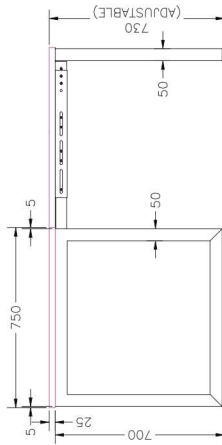

TOP VIEW

FRONT VIEW

SINGLE INLINE END LEG

Size	Code
740W x 700H	ST-PR2-75E

SINGLE INLINE SHARED LEG

Size	Code
700W x 700H	ST-INS

ADJUSTABLE BEAM

Size	Code
1200 - 1800	ST-AB218
1800 - 2400	ST-AB24

# DOUBLE INLINE TECHNICAL DRAWING

# DOUBLE INLINE FRAME COMPONENTS

ISOMETRIC VIEW

TOP VIEW

SIDE VIEW

FRONT VIEW

DOUBLE INLINE END LEG

Size	Code
1490W X 700H	ST-PE-ISE

DOUBLE INLINE SHARED LEG

Size	Code
1400W X 700H	ST-INDS

ADJUSTABLE BEAM

Size	Code
1200 - 1800	ST-AB1218
1800 - 2400	ST-AB1824

TOP VIEW

ISOMETRIC VIEW

Size	Code
740W x 700H	ST-PR-75E

Size	Code
700H	ST-W5L

Size	Code
700H	ST-W5L120