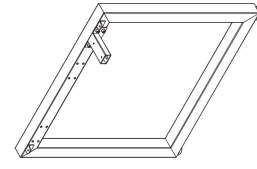

Size	Code
1400W X 700H	ST-INDS

ADJUSTABLE BEAM

Size	Code
1200 - 1800	ST-AB1218
1800 - 2400	ST-AB1824

TOP VIEW

ISOMETRIC VIEW

Size	Code
740W x 700H	ST-PR-75E

Size	Code
700H	ST-W5L

Size	Code
700H	ST-W5L120