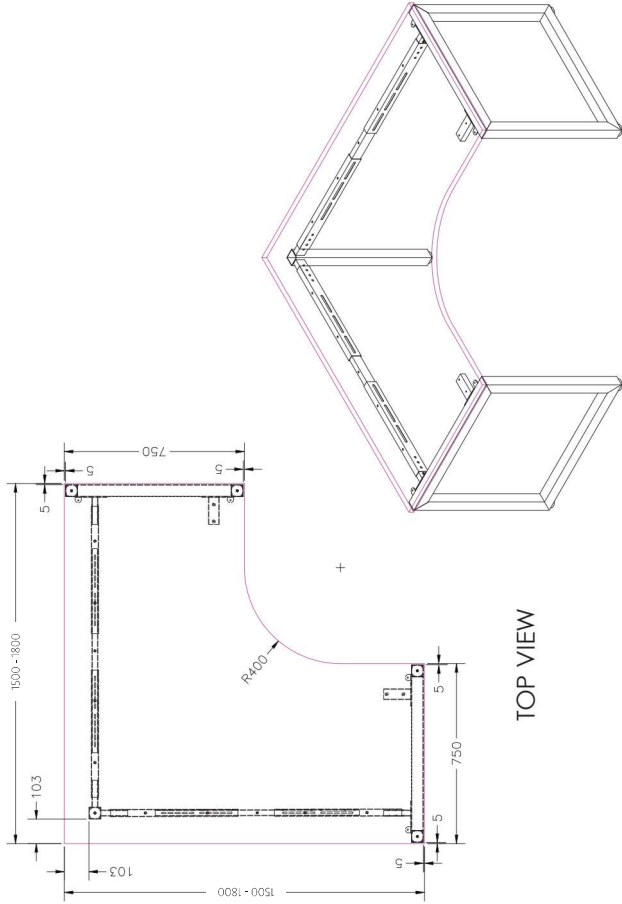

TOP VIEW

FRONT VIEW

SINGLE INLINE END LEG

Size	Code
740W x 700H	ST-PR2-75E

SINGLE INLINE SHARED LEG

Size	Code
700W x 700H	ST-INS

ADJUSTABLE BEAM

Size	Code
1200 - 1800	ST-AB218
1800 - 2400	ST-AB24

# DOUBLE INLINE TECHNICAL DRAWING

# DOUBLE INLINE FRAME COMPONENTS

ISOMETRIC VIEW

TOP VIEW

SIDE VIEW

FRONT VIEW

DOUBLE INLINE END LEG

Size	Code
1490W X 700H	ST-PE-ISE

DOUBLE INLINE SHARED LEG

Size	Code
1400W X 700H	ST-INDS

ADJUSTABLE BEAM

Size	Code
1200 - 1800	ST-AB1218
1800 - 2400	ST-AB1824

TOP VIEW

ISOMETRIC VIEW

Size	Code
740W x 700H	ST-PR-75E

Size	Code
700H	ST-W5L

Size	Code
700H	ST-W5L120