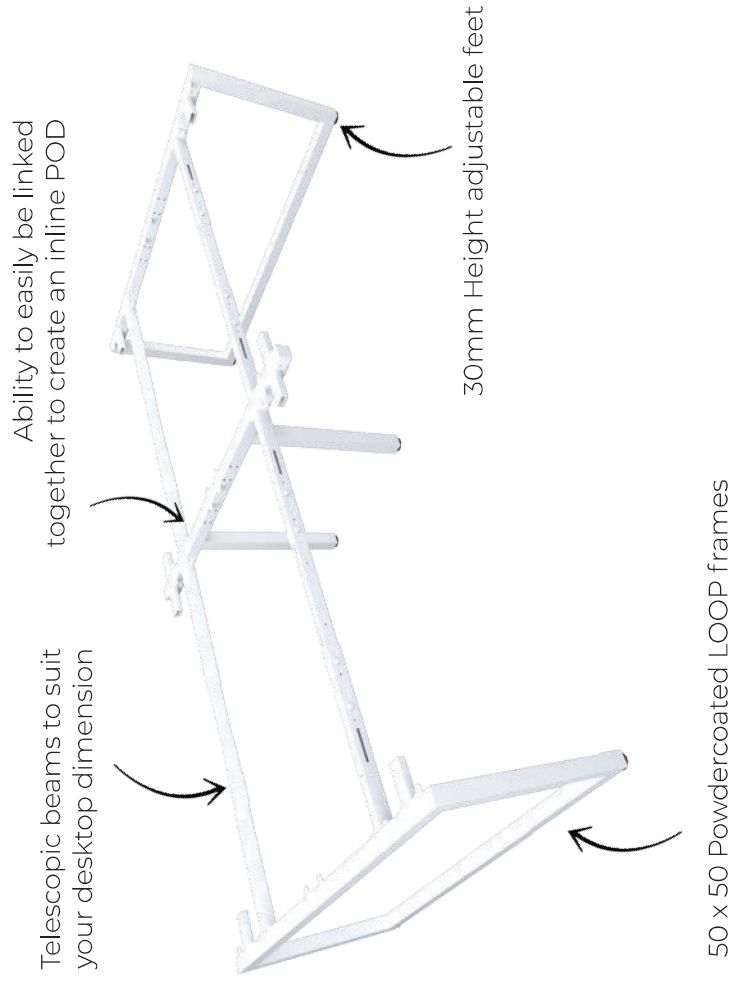

# LOOP DESKING

360 LOOP DESIGN AND TIMELESS GOOD LOOKS

## LOOP DESKING

Featuring a modern 360 loop design and timeless good looks. LOOP is the ultimate adaptable desk and the perfect addition to any office area. No need to compromise functionality for style, find the perfect configuration or design to satisfy the needs of your office. No business stays the same forever, LOOP frames easily link together, making the perfect solution for your evolving workspace.

### Features

- 25mm tops with Cable Scallops
- 50mm x 50mm White or Black powdercoated LOOP steel frames
- 50mm x 30mm thick adjustable beams to suit your desktop dimension
- Recessed shared legs
- Height Adjustable feet 30mm
- Easily linked together either side-by-side, or back-to-back
- 10 Year Warranty

## LOOP SINGLE INLINE DESKING