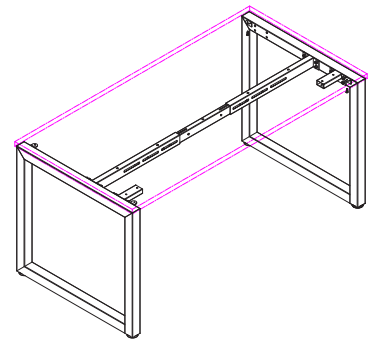

LOOP

1 Person Inline Single Sided

LP-INS127-1 / LP-INS157-1 / LP-INS187-1

FEATURES

- 25mm tops with cable scallop
- 50 x 50 Powdercoated Loop steel Frames
- 1x Adjustable Beam
- Height adjustable feet 30mm
- 10 Year Warranty

FRAME COLOURS

Black

White

TOP COLOURS

White

Wild Oak

LOOP 1 Person Inline Single Sided

LP-INS127-1 1200 x 750 (Assembled: 1200W x 750D x 725H)

3 Cartons: 33.5KG

1x INT1275 Scalloped Top - 1265L x 815W x 45H / 17KG / 0.046m³

1x ST-PR-75E - Single LOOP End Legs - 760L x 120W x 720H 12kg - 0.066m³ (2 legs per ctn)

1x ST-AB1218 - Adjustable Beam - 870L x 145W x 125H 4.5kg - 0.01m³

1x ST-AB1218 - Adjustable Beam - 870L x 145W x 125H 4.5kg - 0.01m³

LP-INS187-1 1800 x 750 (Assembled: 1800W x 750D x 725H)

3 Cartons: 40.5KG

1x INT1875 Scalloped Top - 1865L x 815W x 45H / 24KG / 0.057m³