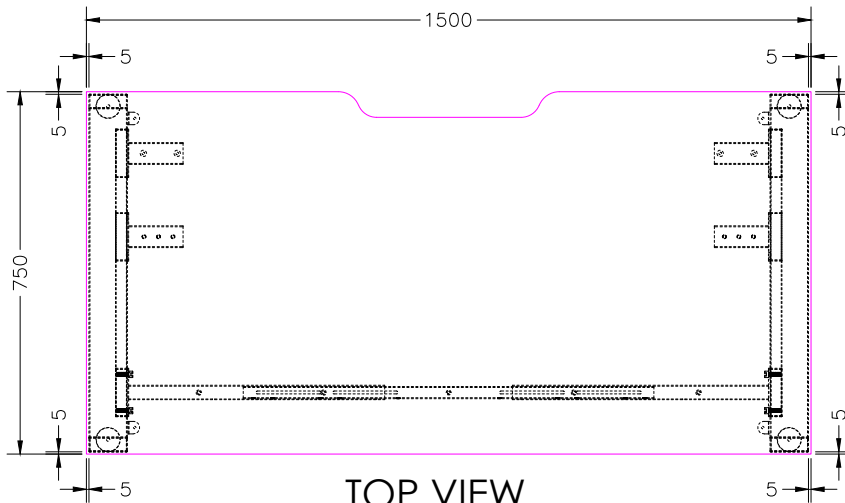

ISOMETRIC VIEW

TOP VIEW

FRONT VIEW

SIDE VIEW

Office FURNITURE
Brisbane

PRODUCT CODE:
ST-DK157+LP-INS157-1

ASSEMBLED SIZE:
1500L x 750D x 730H

REMARKS:
ST-PR-75E + ST-AB1218