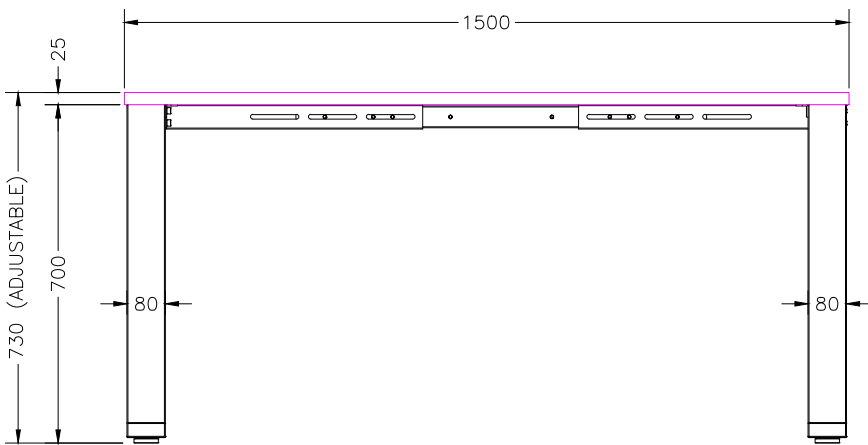

ISOMETRIC VIEW

TOP VIEW

FRONT VIEW

SIDE VIEW

Office FURNITURE
Brisbane

PRODUCT CODE:
ST-DK157+LP-INS157-1

ASSEMBLED SIZE:
1500L x 750D x 730H

REMARKS:
ST-PR-75E + ST-AB1218