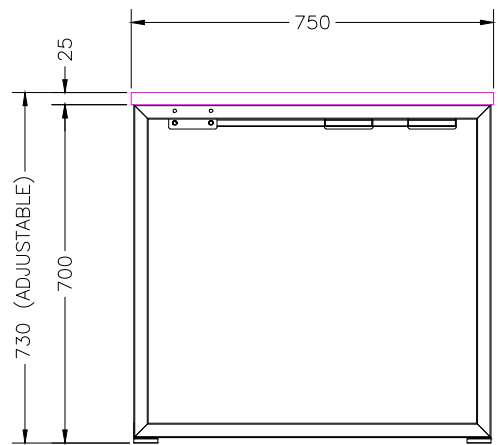

ISOMETRIC VIEW

TOP VIEW

FRONT VIEW

SIDE VIEW

Office FURNITURE
Brisbane

PRODUCT CODE:
ST-DK157+LP-INS157-1

ASSEMBLED SIZE:
1500L x 750D x 730H

REMARKS:
ST-PR-75E + ST-AB1218