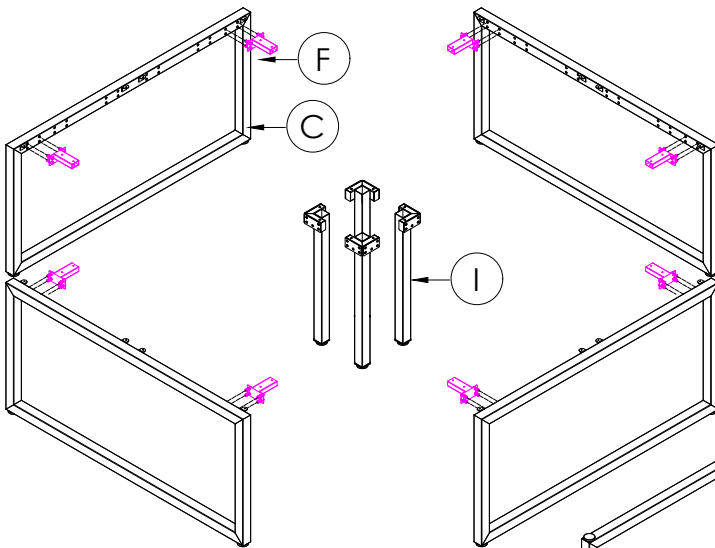

A	VARIOUS SIZES  DESKTOP	x4	C	 ST-LP-LE15	x4	D	M6 x 20mm  BUTTON HEAD ALLEN BOLT	x32
B	ST-AB1218  ADJUSTABLE BEAM	x8				E	70mm  CHIPBOARD SCREW	x40
F	100mm x 50mm  BRACKET	x8	G	 3mm SPACER	x8	H	25mm  CHIPBOARD SCREW	x16
I	 ST-WSCL	x4						

### STEP 1

READY2GO FURNITURE

PRODUCT CODE:  
LP-WSX157-4  
ASSEMBLY INSTRUCTION-PART 2

ASSEMBLED SIZE:  
1500L x 1500D x 730H

REMARKS:  
WST15157 +  
LP-LE15 + ST-AB1218 + ST-WSCL

2021  
READY TO GO FURNITURE PTY LTD