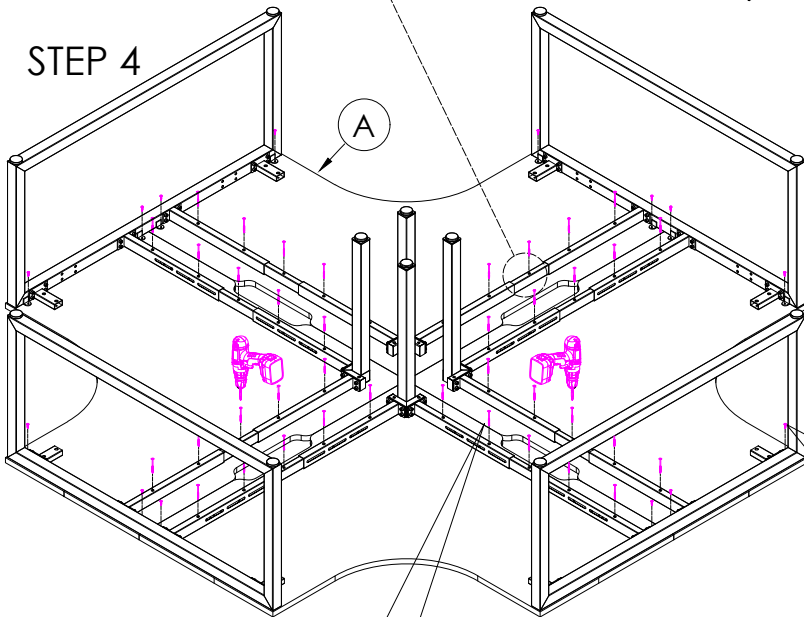

### STEP 2

CAUTION:  
HEAVY

2 PERSON HEAVY  
ASSEMBLY

STEP 3

STEP 4

FINAL

CAUTION:  
HEAVY

2 PERSON HEAVY  
ASSEMBLY

READY2GO FURNITURE

PRODUCT CODE:  
LP-WSX157-4  
ASSEMBLY INSTRUCTION-PART 2

ASSEMBLED SIZE:  
1500L x 1500D x 730H

REMARKS:  
WST15157 +  
LP-LE15 + ST-AB1218 + ST-WSCL

2021  
READY TO GO FURNITURE PTY LTD