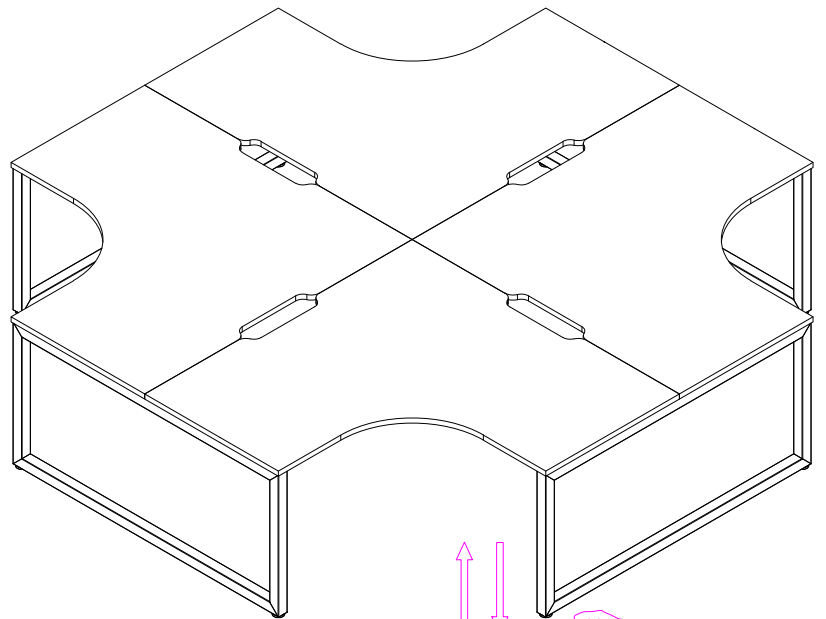

### STEP 2

CAUTION:  
HEAVY

2 PERSON HEAVY  
ASSEMBLY

STEP 3

STEP 4

FINAL

CAUTION:  
HEAVY

2 PERSON HEAVY  
ASSEMBLY

READY2GO FURNITURE

PRODUCT CODE:  
LP-WSX157-4  
ASSEMBLY INSTRUCTION-PART 2

ASSEMBLED SIZE:  
1500L x 1500D x 730H

REMARKS:  
WST15157 +  
LP-LE15 + ST-AB1218 + ST-WSCL

2021  
READY TO GO FURNITURE PTY LTD