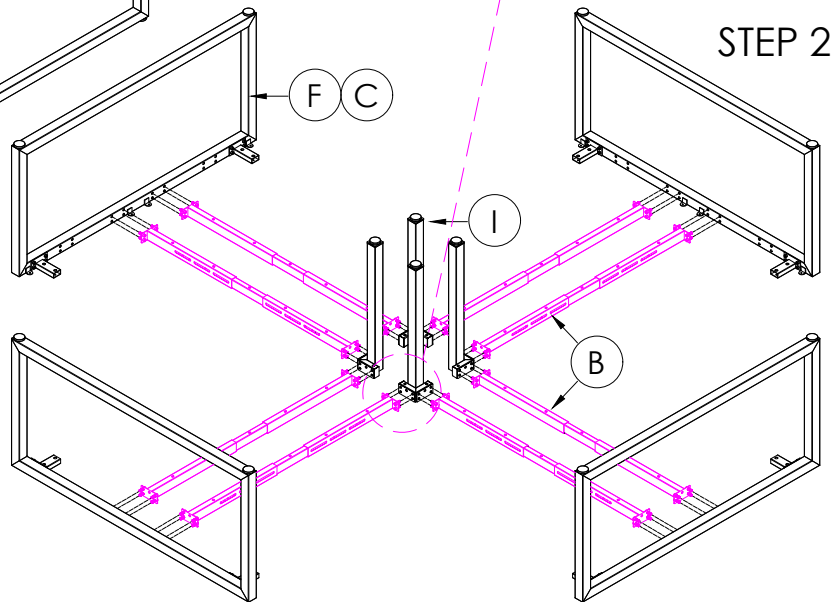

STEP 2

CAUTION:
HEAVY

2 PERSON HEAVY
ASSEMBLY