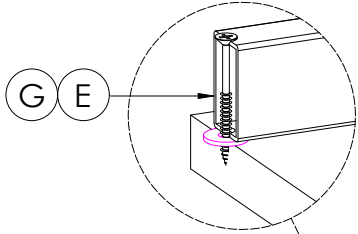

### STEP 2

CAUTION:  
HEAVY

2 PERSON HEAVY  
ASSEMBLY

STEP 3

STEP 4

FINAL

CAUTION:  
HEAVY

2 PERSON HEAVY  
ASSEMBLY

READY2GO FURNITURE

PRODUCT CODE:  
LP-WSX157-4  
ASSEMBLY INSTRUCTION-PART 2

ASSEMBLED SIZE:  
1500L x 1500D x 730H

REMARKS:  
WST15157 +  
LP-LE15 + ST-AB1218 + ST-WSCL

2021  
READY TO GO FURNITURE PTY LTD