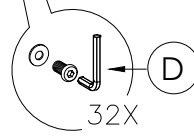

### STEP 2

CAUTION:  
HEAVY

2 PERSON HEAVY  
ASSEMBLY

STEP 3

STEP 4

FINAL

CAUTION:  
HEAVY

2 PERSON HEAVY  
ASSEMBLY

READY2GO FURNITURE

PRODUCT CODE:  
LP-WSX157-4  
ASSEMBLY INSTRUCTION-PART 2

ASSEMBLED SIZE:  
1500L x 1500D x 730H

REMARKS:  
WST15157 +  
LP-LE15 + ST-AB1218 + ST-WSCL

2021  
READY TO GO FURNITURE PTY LTD