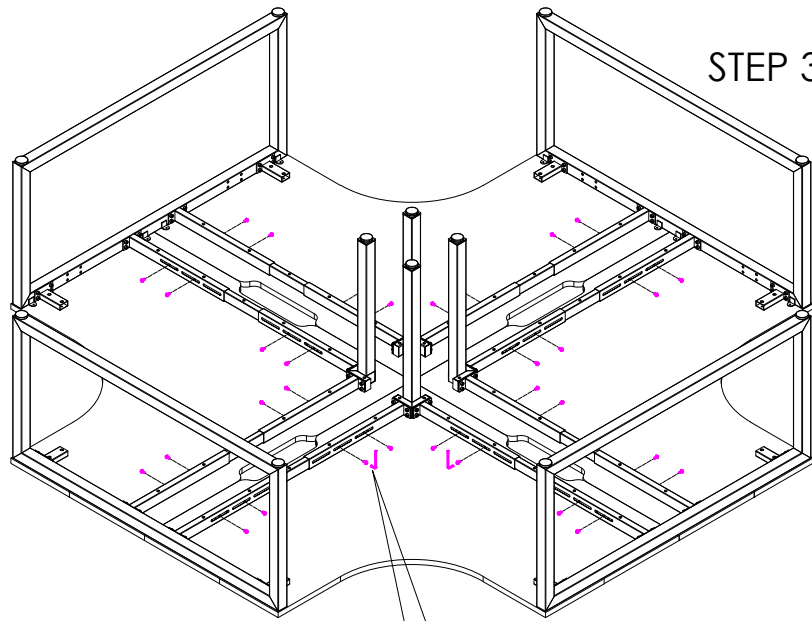

### STEP 2

CAUTION:  
HEAVY

2 PERSON HEAVY  
ASSEMBLY

STEP 3

STEP 4

FINAL

CAUTION:  
HEAVY

2 PERSON HEAVY  
ASSEMBLY

READY2GO FURNITURE

PRODUCT CODE:  
LP-WSX157-4  
ASSEMBLY INSTRUCTION-PART 2

ASSEMBLED SIZE:  
1500L x 1500D x 730H

REMARKS:  
WST15157 +  
LP-LE15 + ST-AB1218 + ST-WSCL

2021  
READY TO GO FURNITURE PTY LTD