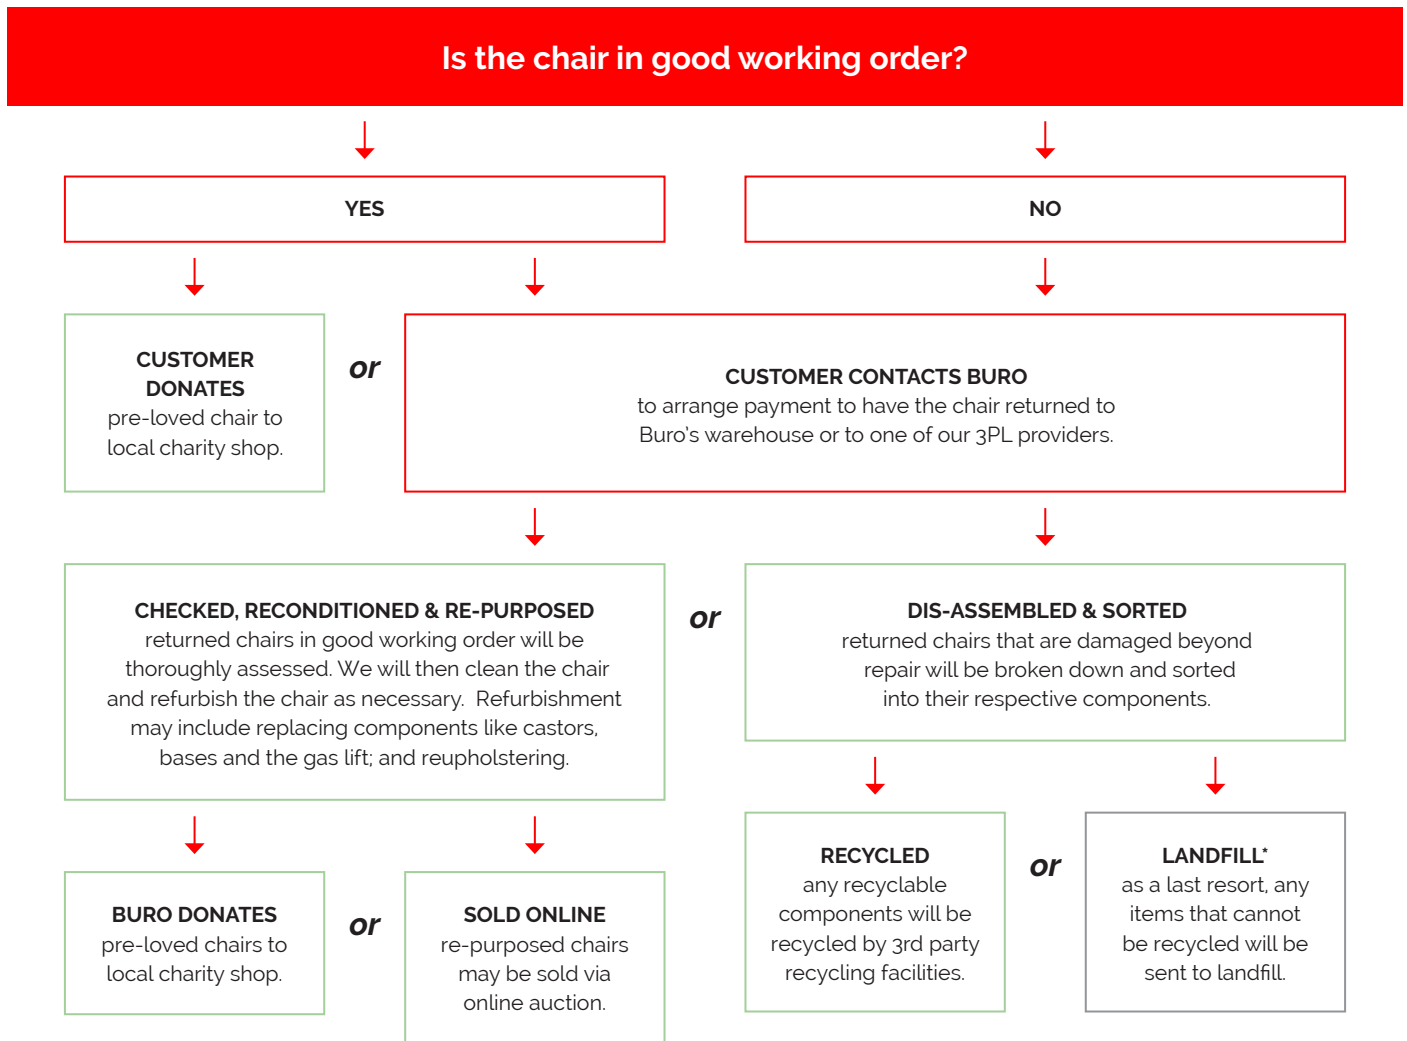

Disposal Recycle Charter.

We encourage re-purposing and recycling of pre-loved chairs to reduce our impact on the environment. When a customer has a chair that they wish to dispose of, we apply the following steps to determine the most appropriate method.

We're working with **Trees That Count** to mitigate our CO₂ footprint over the next 50 years, and help protect New Zealand's threatened biodiversity.