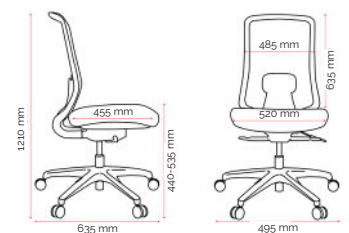

Specifications. (mm)

Overall	495w / 635d / 1210h
Back	485w / 635h
Seat	520w / 455d
Seat Height	440-535h
Seat Depth Range*	450-500d
Headrest (optional)	295w / 165h

Carton Dimensions.

Width	320
Height	730
Length	640
Weight	17.1 kg

Custom Options.

- Height adjustable headrest
(Black: 159-M3-HDREST/Grey: 159-M2-HDREST)

Upholstery.

Fabric

Black² LE5000-16 (M3)
Light Grey² LE5000-09 (M2)

Quality Assurance and Accreditations.

¹10 Yr Guarantee: Excludes upholstery. ²Fabric: Same day dispatch. *Seat Depth Adjustment: Measured from back lumbar to front seat edge. General: Guarantee conditions apply, please see buroseating.com. For indent purchases (non stock orders) conditions may apply, please see buroseating.com for definitions & conditions. In the interests of product development, Buro reserves the right to alter product specifications & features without notice.