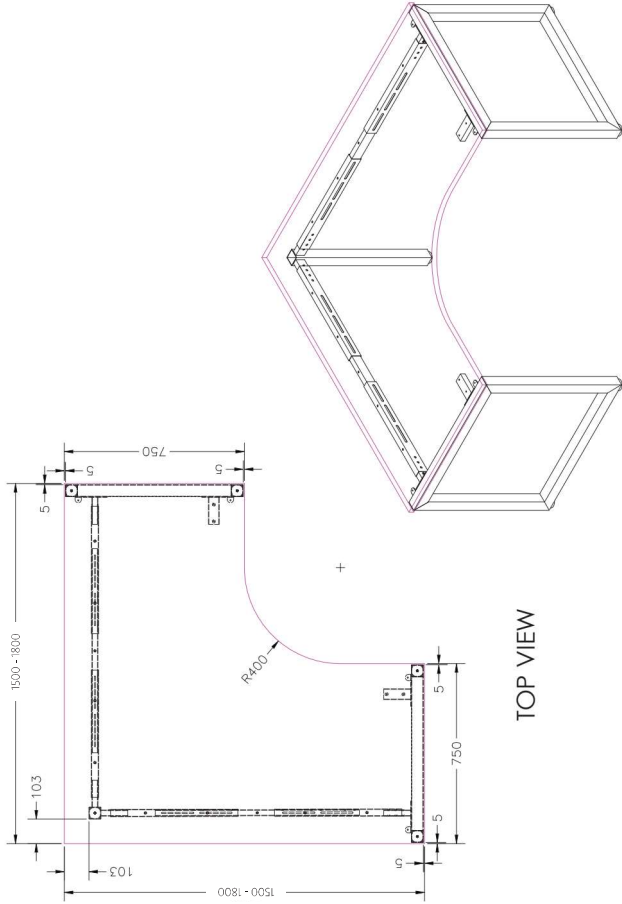

4 Person Corner Workstation
Desk Mount Fabric Screens

SINGLE INLINE TECHNICAL DRAWING

SINGLE INLINE FRAME COMPONENTS

ISOMETRIC VIEW

SIDE VIEW

TOP VIEW

FRONT VIEW

SINGLE INLINE END LEG

Size	Code
740W x 700H	ST-PR2-75E

SINGLE INLINE SHARED LEG

Size	Code
700W x 700H	ST-FINS

ADJUSTABLE BEAM

Size	Code
1200 - 1800	ST-AB218
1800 - 2400	ST-AB24

DOUBLE INLINE TECHNICAL DRAWING

DOUBLE INLINE FRAME COMPONENTS

ISOMETRIC VIEW

TOP VIEW

SIDE VIEW

FRONT VIEW

DOUBLE INLINE END LEG

Size	Code
1490W X 700H	ST-PE-ISE

DOUBLE INLINE SHARED LEG

Size	Code
1400W X 700H	ST-INDS

ADJUSTABLE BEAM

Size	Code
1200 - 1800	ST-AB1218
1800 - 2400	ST-AB1824

TOP VIEW

ISOMETRIC VIEW

Size	Code
740W x 700H	ST-PR-75E

Size	Code
700H	ST-W5L

Size	Code
700H	ST-W5L120

FRONT VIEW