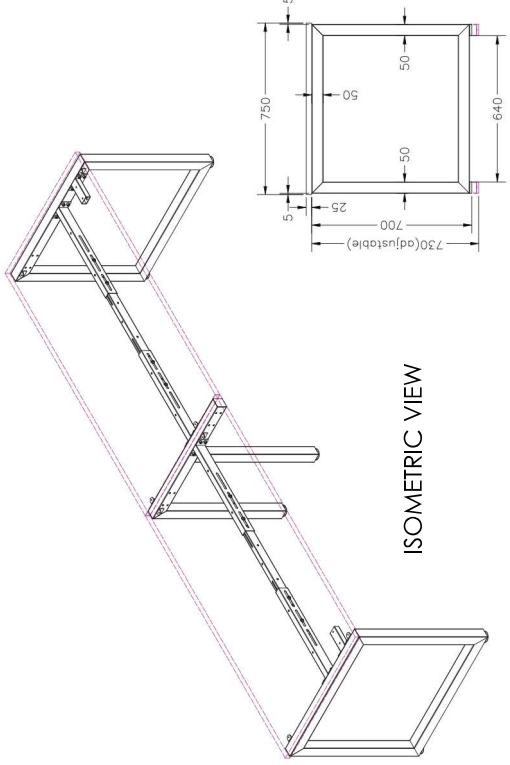

LOOP 120 DEGREE WORKSTATION

Size	Code
1200 x 1200 x 750	LP-120-3-127
1500 x 1500 x 750	LP-120-3-157

Custom made to order tops
Available with cable port or scallops
(Scallops not standard)

TOP
WHITE

FRAME
BLACK

4 Person Corner Workstation
Desk Mount Fabric Screens

SINGLE INLINE TECHNICAL DRAWING

SINGLE INLINE FRAME COMPONENTS

ISOMETRIC VIEW

SIDE VIEW

TOP VIEW

FRONT VIEW

SINGLE INLINE END LEG

ISOMETRIC VIEW

TOP VIEW

SIDE VIEW

FRONT VIEW

DOUBLE INLINE END LEG

Size	Code
1490W X 700H	ST-PE-ISE

DOUBLE INLINE SHARED LEG

Size	Code
1400W X 700H	ST-INDS

ADJUSTABLE BEAM

Size	Code
1200 - 1800	ST-AB1218
1800 - 2400	ST-AB1824

TOP VIEW

ISOMETRIC VIEW

Size	Code
740W x 700H	ST-PR-75E

Size	Code
700H	ST-W5L

Size	Code
700H	ST-W5L120

FRONT VIEW