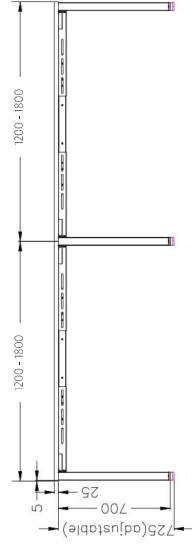

LOOP 120 DEGREE WORKSTATION

Size	Code
1200 x 1200 x 750	LP-120-3-127
1500 x 1500 x 750	LP-120-3-157

Custom made to order tops
Available with cable port or scallops
(Scallops not standard)

TOP
WHITE

FRAME
BLACK

Size	Code
740W x 700H	ST-PR2-75E

SINGLE INLINE SHARED LEG

Size	Code
700W x 700H	ST-FINS

ADJUSTABLE BEAM

Size	Code
1200 - 1800	ST-AB218
1800 - 2400	ST-AB24

DOUBLE INLINE TECHNICAL DRAWING

DOUBLE INLINE FRAME COMPONENTS

ISOMETRIC VIEW

TOP VIEW

SIDE VIEW

FRONT VIEW

DOUBLE INLINE END LEG

Size	Code
1490W X 700H	ST-PE-ISE

DOUBLE INLINE SHARED LEG

Size	Code
1400W X 700H	ST-INDS

ADJUSTABLE BEAM

Size	Code
1200 - 1800	ST-AB1218
1800 - 2400	ST-AB1824

TOP VIEW

ISOMETRIC VIEW

Size	Code
740W x 700H	ST-PR-75E

Size	Code
700H	ST-W5L

Size	Code
700H	ST-W5L120

FRONT VIEW