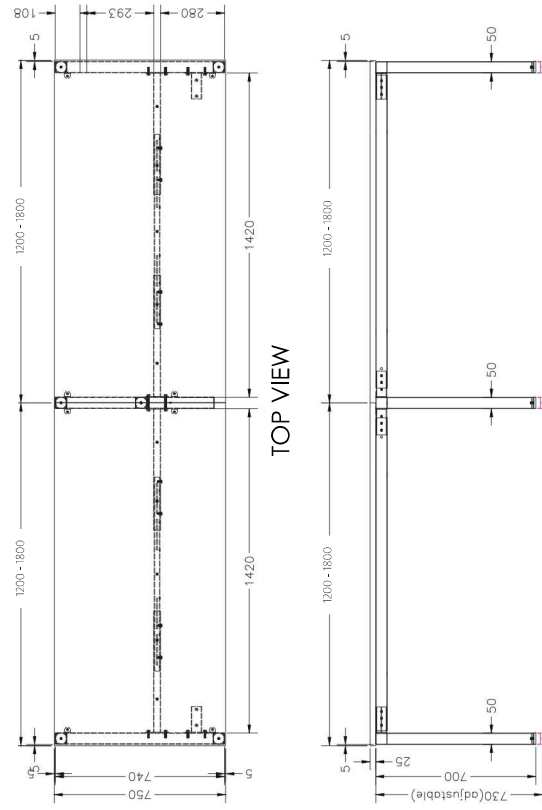

4 Person Corner Workstation
Desk Mount Fabric Screens

SINGLE INLINE TECHNICAL DRAWING

SINGLE INLINE FRAME COMPONENTS

ISOMETRIC VIEW

SIDE VIEW

TOP VIEW

FRONT VIEW

SINGLE INLINE END LEG

Size	Code
740W x 700H	ST-PR2-75E

SINGLE INLINE SHARED LEG

Size	Code
700W x 700H	ST-FINS

ADJUSTABLE BEAM

Size	Code
1200 - 1800	ST-AB218
1800 - 2400	ST-AB24

DOUBLE INLINE TECHNICAL DRAWING

DOUBLE INLINE FRAME COMPONENTS

ISOMETRIC VIEW

TOP VIEW

SIDE VIEW

FRONT VIEW

DOUBLE INLINE END LEG

Size	Code
1490W X 700H	ST-PE-ISE

DOUBLE INLINE SHARED LEG

Size	Code
1400W X 700H	ST-INDS

ADJUSTABLE BEAM

Size	Code
1200 - 1800	ST-AB1218
1800 - 2400	ST-AB1824

TOP VIEW

ISOMETRIC VIEW

Size	Code
740W x 700H	ST-PR-75E

Size	Code
700H	ST-W5L

Size	Code
700H	ST-W5L120

FRONT VIEW