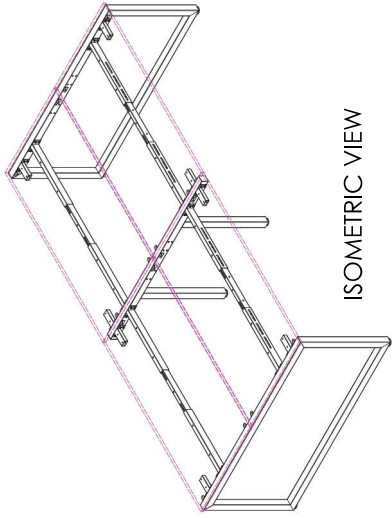

4 Person Corner Workstation
Desk Mount Fabric Screens

SINGLE INLINE TECHNICAL DRAWING

SINGLE INLINE FRAME COMPONENTS

ISOMETRIC VIEW

SIDE VIEW

TOP VIEW

FRONT VIEW

SINGLE INLINE END LEG

Size	Code
740W x 700H	ST-PR2-75E

SINGLE INLINE SHARED LEG

Size	Code
700W x 700H	ST-FINS

ADJUSTABLE BEAM

Size	Code
1200 - 1800	ST-AB218
1800 - 2400	ST-AB24

DOUBLE INLINE TECHNICAL DRAWING

DOUBLE INLINE FRAME COMPONENTS

ISOMETRIC VIEW

TOP VIEW

SIDE VIEW

FRONT VIEW

DOUBLE INLINE END LEG

Size	Code
1490W X 700H	ST-PE-ISE

DOUBLE INLINE SHARED LEG

Size	Code
1400W X 700H	ST-INDS

ADJUSTABLE BEAM

Size	Code
1200 - 1800	ST-AB1218
1800 - 2400	ST-AB1824

TOP VIEW

ISOMETRIC VIEW

Size	Code
740W x 700H	ST-PR-75E

Size	Code
700H	ST-W5L

Size	Code
700H	ST-W5L120

FRONT VIEW