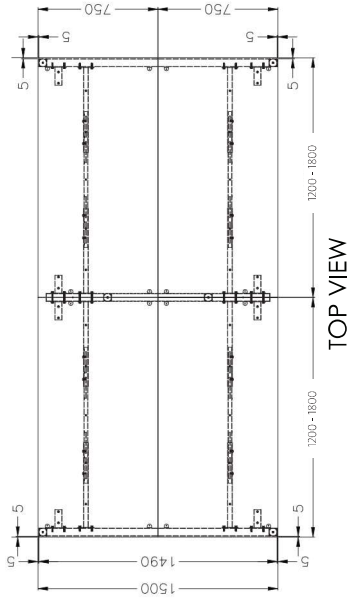

LOOP 120 DEGREE WORKSTATION

Size	Code
1200 x 1200 x 750	LP-120-3-127
1500 x 1500 x 750	LP-120-3-157

Custom made to order tops
Available with cable port or scallops
(Scallops not standard)

TOP
WHITE

FRAME
BLACK

Size	Code
740W x 700H	ST-PR2-75E

SINGLE INLINE SHARED LEG

Size	Code
700W x 700H	ST-FINS

ADJUSTABLE BEAM

Size	Code
1200 - 1800	ST-AB218
1800 - 2400	ST-AB24

DOUBLE INLINE TECHNICAL DRAWING

DOUBLE INLINE FRAME COMPONENTS

ISOMETRIC VIEW

TOP VIEW

SIDE VIEW

FRONT VIEW

DOUBLE INLINE END LEG

Size	Code
1490W X 700H	ST-PE-ISE

DOUBLE INLINE SHARED LEG

Size	Code
1400W X 700H	ST-INDS

ADJUSTABLE BEAM

Size	Code
1200 - 1800	ST-AB1218
1800 - 2400	ST-AB1824

TOP VIEW

ISOMETRIC VIEW

Size	Code
740W x 700H	ST-PR-75E

Size	Code
700H	ST-W5L

Size	Code
700H	ST-W5L120

FRONT VIEW