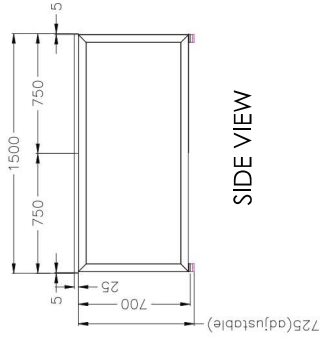

LOOP 120 DEGREE WORKSTATION

Size	Code
1200 x 1200 x 750	LP-120-3-127
1500 x 1500 x 750	LP-120-3-157

Custom made to order tops
Available with cable port or scallops
(Scallops not standard)

TOP
WHITE

FRAME
BLACK

Size	Code
740W x 700H	ST-PR2-75E

SINGLE INLINE SHARED LEG

Size	Code
700W x 700H	ST-FINS

ADJUSTABLE BEAM

Size	Code
1200 - 1800	ST-AB218
1800 - 2400	ST-AB24

DOUBLE INLINE TECHNICAL DRAWING

DOUBLE INLINE FRAME COMPONENTS

ISOMETRIC VIEW

TOP VIEW

SIDE VIEW

FRONT VIEW

DOUBLE INLINE END LEG

Size	Code
1490W X 700H	ST-PE-ISE

DOUBLE INLINE SHARED LEG

Size	Code
1400W X 700H	ST-INDS

ADJUSTABLE BEAM

Size	Code
1200 - 1800	ST-AB1218
1800 - 2400	ST-AB1824

TOP VIEW

ISOMETRIC VIEW

Size	Code
740W x 700H	ST-PR-75E

Size	Code
700H	ST-W5L

Size	Code
700H	ST-W5L120

FRONT VIEW