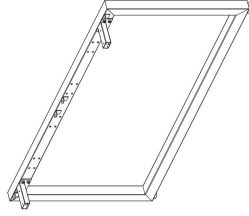

4 Person Corner Workstation
Desk Mount Fabric Screens

SINGLE INLINE TECHNICAL DRAWING

SINGLE INLINE FRAME COMPONENTS

ISOMETRIC VIEW

SIDE VIEW

TOP VIEW

FRONT VIEW

SINGLE INLINE END LEG

ISOMETRIC VIEW

TOP VIEW

SIDE VIEW

FRONT VIEW

DOUBLE INLINE END LEG

Size	Code
1490W X 700H	ST-PE-ISE

DOUBLE INLINE SHARED LEG

Size	Code
1400W X 700H	ST-INDS

ADJUSTABLE BEAM

Size	Code
1200 - 1800	ST-AB1218
1800 - 2400	ST-AB1824

TOP VIEW

ISOMETRIC VIEW

Size	Code
740W x 700H	ST-PR-75E

Size	Code
700H	ST-W5L

Size	Code
700H	ST-W5L120

FRONT VIEW