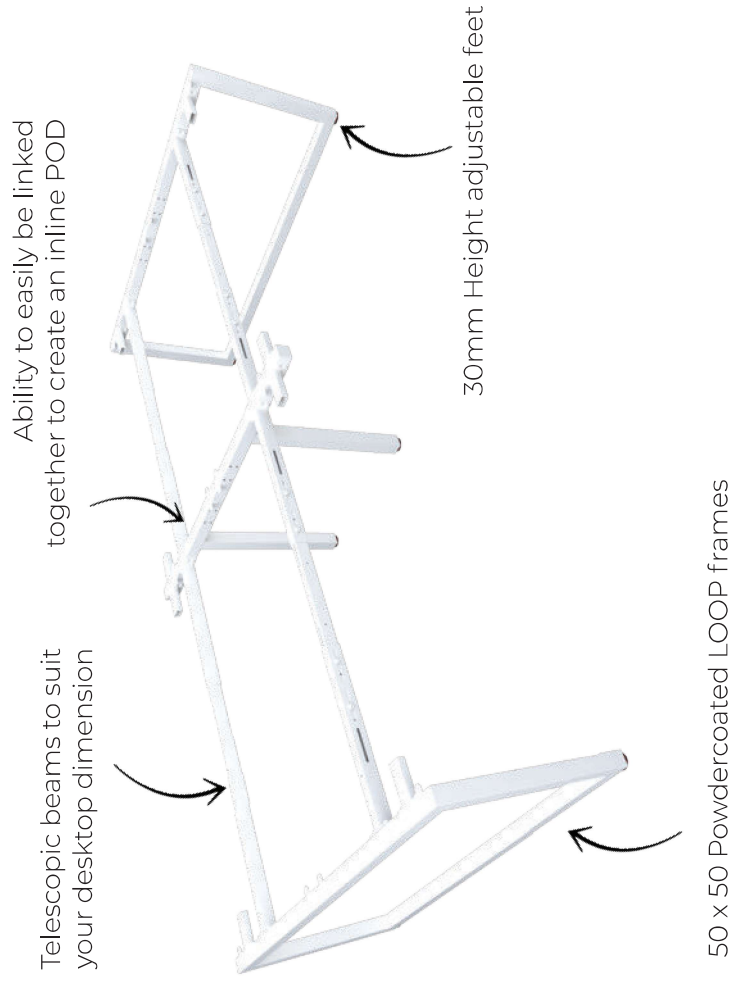

LOOP DESKING

360 LOOP DESIGN AND TIMELESS GOOD LOOKS

LOOP DESKING

Featuring a modern 360 loop design and timeless good looks. LOOP is the ultimate adaptable desk and the perfect addition to any office area. No need to compromise functionality for style, find the perfect configuration or design to satisfy the needs of your office. No business stays the same forever, LOOP frames easily link together, making the perfect solution for your evolving workspace.

Features

- 25mm tops with Cable Scallops
- 50mm x 50mm White or Black powdercoated LOOP steel frames
- 50mm x 30mm thick adjustable beams to suit your desktop dimension
- Recessed shared legs
- Height Adjustable feet 30mm
- Easily linked together either side-by-side, or back-to-back
- 10 Year Warranty

LOOP SINGLE INLINE DESKING

LOOP DOUBLE INLINE DESKING

1 PERSON SINGLE SIDED	2 Cable Holes
Scalloped	LP-CK17*
Size	LP-INS17-F1
1200 x 750	LP-INS17-F2
1500 x 750	LP-INS17-F3
1800 x 750	LP-INS17-F4
2100 x 750	LP-CK17**

4 Person Corner Workstation
Desk Mount Fabric Screens

SINGLE INLINE TECHNICAL DRAWING

SINGLE INLINE FRAME COMPONENTS

ISOMETRIC VIEW

SIDE VIEW

TOP VIEW

FRONT VIEW

SINGLE INLINE END LEG