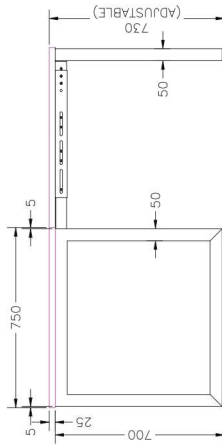

LOOP 120 DEGREE WORKSTATION

Size	Code
1200 x 1200 x 750	LP-120-3-127
1500 x 1500 x 750	LP-120-3-157

Custom made to order tops
Available with cable port or scallops
(Scallops not standard)

TOP
WHITE

FRAME
BLACK

Size	Code
740W x 700H	ST-PR2-75E

SINGLE INLINE SHARED LEG

Size	Code
700W x 700H	ST-FINS

ADJUSTABLE BEAM

Size	Code
1200 - 1800	ST-AB218
1800 - 2400	ST-AB24

DOUBLE INLINE TECHNICAL DRAWING

DOUBLE INLINE FRAME COMPONENTS

ISOMETRIC VIEW

TOP VIEW

SIDE VIEW

FRONT VIEW

DOUBLE INLINE END LEG

Size	Code
1490W X 700H	ST-PE-ISE

DOUBLE INLINE SHARED LEG

Size	Code
1400W X 700H	ST-INDS

ADJUSTABLE BEAM

Size	Code
1200 - 1800	ST-AB1218
1800 - 2400	ST-AB1824

TOP VIEW

ISOMETRIC VIEW

Size	Code
740W x 700H	ST-PR-75E

Size	Code
700H	ST-W5L

Size	Code
700H	ST-W5L120

FRONT VIEW