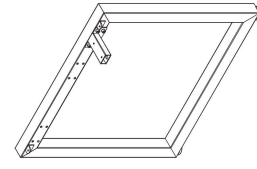

ISOMETRIC VIEW

TOP VIEW

SIDE VIEW

FRONT VIEW

DOUBLE INLINE END LEG

Size	Code
1490W X 700H	ST-PE-ISE

DOUBLE INLINE SHARED LEG

Size	Code
1400W X 700H	ST-INDS

ADJUSTABLE BEAM

Size	Code
1200 - 1800	ST-AB1218
1800 - 2400	ST-AB1824

TOP VIEW

ISOMETRIC VIEW

Size	Code
740W x 700H	ST-PR-75E

Size	Code
700H	ST-W5L

Size	Code
700H	ST-W5L120

FRONT VIEW