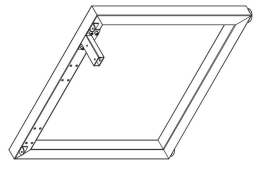

4 Person Corner Workstation
Desk Mount Fabric Screens

SINGLE INLINE TECHNICAL DRAWING

SINGLE INLINE FRAME COMPONENTS

ISOMETRIC VIEW

SIDE VIEW

TOP VIEW

FRONT VIEW

SINGLE INLINE END LEG