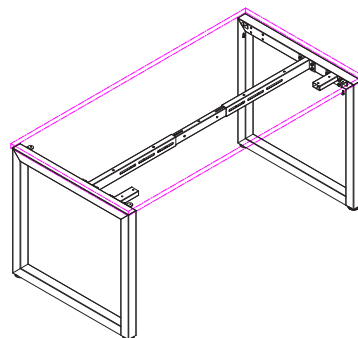

LOOP

Straight Desk with Modesty

LP-INS127-1 / LP-INS157-1 / LP-INS187-1

FEATURES

- 25mm tops with cable scallop
- 50 x 50 Powdercoated Loop steel Frames
- 1x Adjustable Beam
- Height adjustable feet 30mm
- 10 Year Warranty

FRAME COLOURS

Black

White

TOP COLOURS

White

Wild Oak

LOOP Straight Desk with Modesty

LP-INS127-1 1200 x 750 (Assembled: 1200W x 750D x 725H)

3 Cartons: 33.5KG

1x INT1275 Scalloped Top - 1265L x 815W x 45H / 17KG / 0.046m³

1x ST-PR-75E - Single LOOP End Legs - 760L x 120W x 720H 12kg - 0.066m³ (2 legs per ctn)

1x ST-AB1218 - Adjustable Beam - 870L x 145W x 125H 4.5kg - 0.01m³

1x ST-AB1218 - Adjustable Beam - 870L x 145W x 125H 4.5kg - 0.01m³

LP-INS187-1 1800 x 750 (Assembled: 1800W x 750D x 725H)

3 Cartons: 40.5KG

1x INT1875 Scalloped Top - 1865L x 815W x 45H / 24KG / 0.057m³