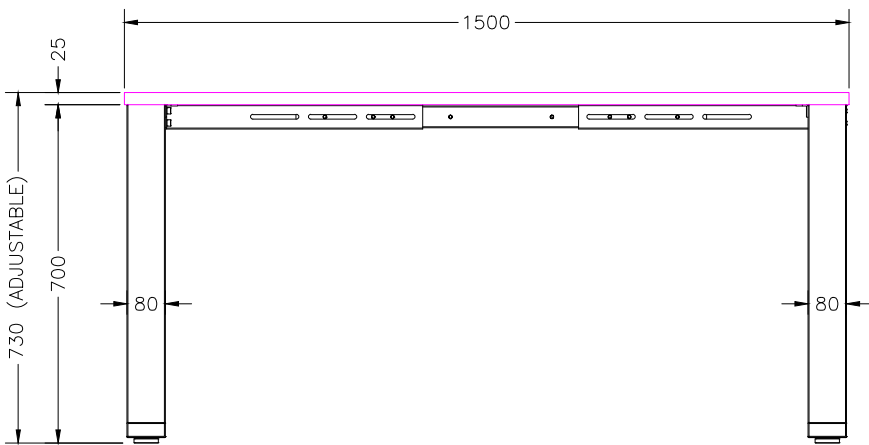

ISOMETRIC VIEW

TOP VIEW

FRONT VIEW

SIDE VIEW

Office FURNITURE
Brisbane

PRODUCT CODE:
ST-DK157+LP-INS157-1

ASSEMBLED SIZE:
1500L x 750D x 730H

REMARKS:
ST-PR-75E + ST-AB1218