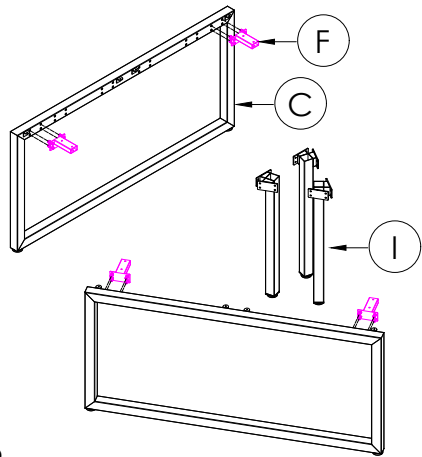

A	VARIOUS SIZES DESKTOP	x3	C	ST-LP-LE15	x3	D	M6 x 20mm BUTTON HEAD ALLEN BOLT	x24
B	ST-AB1218 ADJUSTABLE BEAM	x6				E	70mm CHIPBOARD SCREW	x30
F	100mm x 50mm BRACKET	x6	G	3mm SPACER	x6	H	25mm CHIPBOARD SCREW	x12
I	ST-120WSCL	x3						

STEP 1

STEP 2