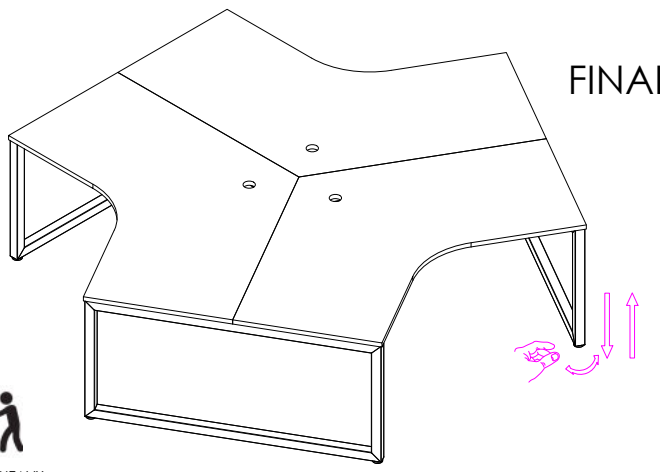

A	VARIOUS SIZES DESKTOP	x3	C	ST-LP-LE15	x3	D	M6 x 20mm BUTTON HEAD ALLEN BOLT	x24
B	ST-AB1218 ADJUSTABLE BEAM	x6				E	70mm CHIPBOARD SCREW	x30
F	100mm x 50mm BRACKET	x6	G	3mm SPACER	x6	H	25mm CHIPBOARD SCREW	x12
I	ST-120WSCL	x3						

STEP 1

STEP 2

STEP 3

STEP 4

FINAL

CAUTION:
HEAVY

2 PERSON HEAVY
ASSEMBLY

Office FURNITURE
Brisbane

PRODUCT CODE:
LP-120-3-157
ASSEMBLY INSTRUCTION

ASSEMBLED SIZE:
1500L x 750D x 730H

REMARKS:
LP-LE15 +
ST-AB1218 + ST-WSL120 + ST-120WSCL

Office FURNITURE
Brisbane