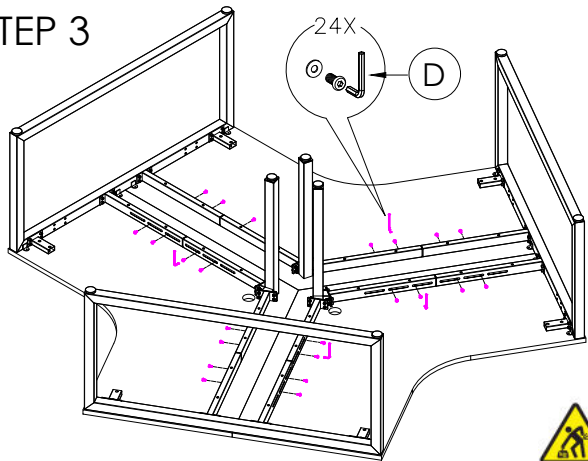

A	VARIOUS SIZES DESKTOP	x3	C	ST-LP-LE15	x3	D	M6 x 20mm BUTTON HEAD ALLEN BOLT	x24
B	ST-AB1218 ADJUSTABLE BEAM	x6				E	70mm CHIPBOARD SCREW	x30
F	100mm x 50mm BRACKET	x6	G	3mm SPACER	x6	H	25mm CHIPBOARD SCREW	x12
I	ST-120WSCL	x3						

STEP 1

STEP 2

STEP 3

STEP 4

FINAL

CAUTION:
HEAVY

2 PERSON HEAVY
ASSEMBLY

Office FURNITURE
Brisbane

PRODUCT CODE:
LP-120-3-157
ASSEMBLY INSTRUCTION

ASSEMBLED SIZE:
1500L x 750D x 730H

REMARKS:
LP-LE15 +
ST-AB1218 + ST-WSL120 + ST-120WSCL

Office FURNITURE
Brisbane