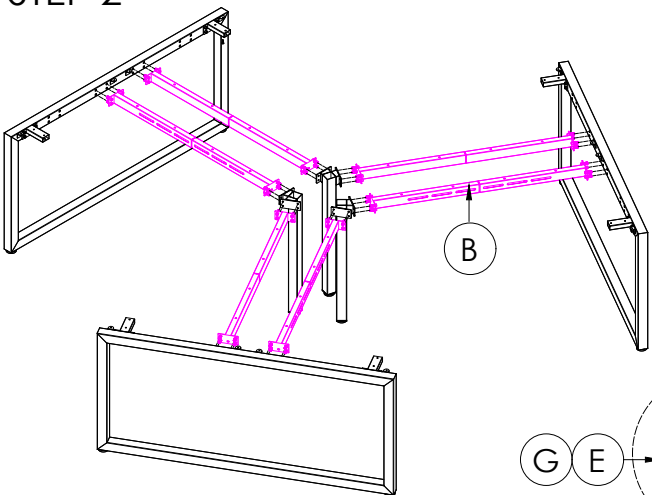

A	VARIOUS SIZES DESKTOP	x3	C	ST-LP-LE15	x3	D	M6 x 20mm BUTTON HEAD ALLEN BOLT	x24
B	ST-AB1218 ADJUSTABLE BEAM	x6				E	70mm CHIPBOARD SCREW	x30
F	100mm x 50mm BRACKET	x6	G	3mm SPACER	x6	H	25mm CHIPBOARD SCREW	x12
I	ST-120WSCL	x3						

STEP 1

STEP 2

STEP 3

STEP 4

FINAL

CAUTION:
HEAVY

2 PERSON HEAVY
ASSEMBLY

Office FURNITURE
Brisbane

PRODUCT CODE:
LP-120-3-157
ASSEMBLY INSTRUCTION

ASSEMBLED SIZE:
1500L x 750D x 730H

REMARKS:
LP-LE15 +
ST-AB1218 + ST-WSL120 + ST-120WSCL

Office FURNITURE
Brisbane