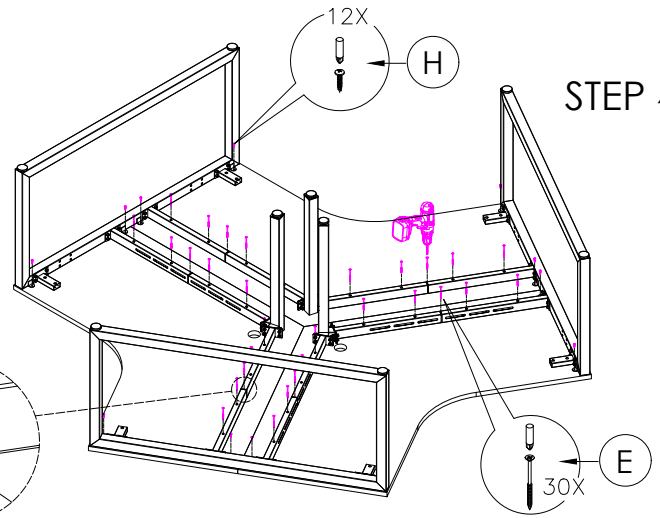

A	VARIOUS SIZES DESKTOP	x3	C	ST-LP-LE15	x3	D	M6 x 20mm BUTTON HEAD ALLEN BOLT	x24
B	ST-AB1218 ADJUSTABLE BEAM	x6				E	70mm CHIPBOARD SCREW	x30
F	100mm x 50mm BRACKET	x6	G	3mm SPACER	x6	H	25mm CHIPBOARD SCREW	x12
I	ST-120WSCL	x3						

STEP 1

STEP 2

STEP 3

STEP 4

FINAL

CAUTION:
HEAVY

2 PERSON HEAVY
ASSEMBLY

Office FURNITURE
Brisbane

PRODUCT CODE:
LP-120-3-157
ASSEMBLY INSTRUCTION

ASSEMBLED SIZE:
1500L x 750D x 730H

REMARKS:
LP-LE15 +
ST-AB1218 + ST-WSL120 + ST-120WSCL

Office FURNITURE
Brisbane