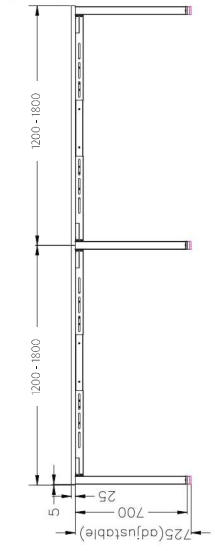

LOOP 120 DEGREE WORKSTATION

Size	Code
1200 x 1200 x 750	LP-120-3-127
1500 x 1500 x 750	LP-120-3-157

Custom made to order tops
Available with cable port or scallops
(Scallops not standard)

TOP
WHITE

FRAME
BLACK

Size	Code
740W x 700H	STPR2-75E

SINGLE INLINE SHARED LEG

Size	Code
700W x 700H	STINS5

ADJUSTABLE BEAM

Size	Code
1200 - 1800	ST-AB1218
1800 - 2400	ST-AB1824

DOUBLE INLINE TECHNICAL DRAWING

DOUBLE INLINE FRAME COMPONENTS

ISOMETRIC VIEW

TOP VIEW

FRONT VIEW

SIDE VIEW

DOUBLE INLINE END LEG

Size	Code
1490W X 700H	ST-PE-ISE

DOUBLE INLINE SHARED LEG

Size	Code
1400W X 700H	ST-INDS

ADJUSTABLE BEAM

Size	Code
1200 - 1800	ST-AB1218
1800 - 2400	ST-AB1824

TOP VIEW

ISOMETRIC VIEW

WORKSTATION END LEG	Code
740W x 700H	ST-PR-75E

WORKSTATION MIDDLE LEG	Code
700H	ST-W5L

120 DEGREE WORKSTATION MIDDLE LEG	Code
700H	ST-W5L20