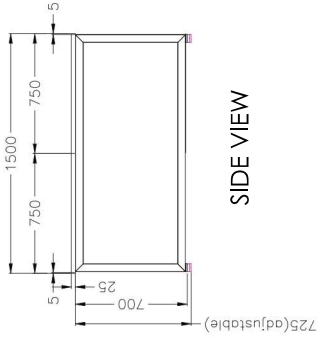

LOOP 120 DEGREE WORKSTATION

Size	Code
1200 x 1200 x 750	LP-120-3-127
1500 x 1500 x 750	LP-120-3-157

Custom made to order tops
Available with cable port or scallops
(Scallops not standard)

TOP
WHITE

FRAME
BLACK

4 Person Corner Workstation
Desk Mount Fabric Screens

SINGLE INLINE TECHNICAL DRAWING

SINGLE INLINE FRAME COMPONENTS

ISOMETRIC VIEW

SIDE VIEW

TOP VIEW

FRONT VIEW

SINGLE INLINE END LEG

Size	Code
740W x 700H	STPR2-75E

SINGLE INLINE SHARED LEG

Size	Code
700W x 700H	STINS5

ADJUSTABLE BEAM

Size	Code
1200 - 1800	ST-AB1218
1800 - 2400	ST-AB1824

DOUBLE INLINE TECHNICAL DRAWING

DOUBLE INLINE FRAME COMPONENTS

ISOMETRIC VIEW

TOP VIEW

FRONT VIEW

SIDE VIEW

DOUBLE INLINE END LEG

Size	Code
1490W X 700H	ST-PE-ISE

DOUBLE INLINE SHARED LEG

Size	Code
1400W X 700H	ST-INDS