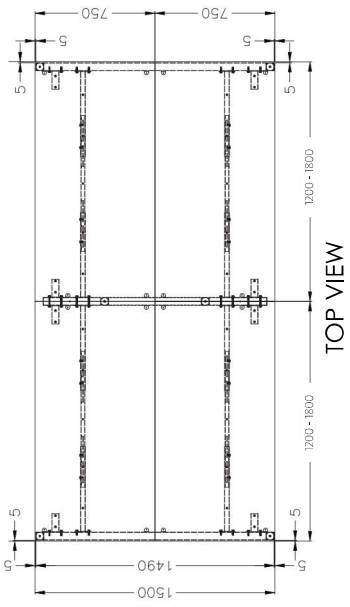

LOOP 120 DEGREE WORKSTATION

Size	Code
1200 x 1200 x 750	LP-120-3-127
1500 x 1500 x 750	LP-120-3-157

Custom made to order tops
Available with cable port or scallops
(Scallops not standard)

TOP
WHITE

FRAME
BLACK

Size	Code
740W x 700H	STPR2-75E

SINGLE INLINE SHARED LEG

Size	Code
700W x 700H	STINS5

ADJUSTABLE BEAM

Size	Code
1200 - 1800	ST-AB1218
1800 - 2400	ST-AB1824

DOUBLE INLINE TECHNICAL DRAWING

DOUBLE INLINE FRAME COMPONENTS

ISOMETRIC VIEW

TOP VIEW

FRONT VIEW

SIDE VIEW

DOUBLE INLINE END LEG

Size	Code
1490W X 700H	ST-PE-ISE

DOUBLE INLINE SHARED LEG

Size	Code
1400W X 700H	ST-INDS

ADJUSTABLE BEAM

Size	Code
1200 - 1800	ST-AB1218
1800 - 2400	ST-AB1824

TOP VIEW

ISOMETRIC VIEW

WORKSTATION END LEG	Code
740W x 700H	ST-PR-75E

WORKSTATION MIDDLE LEG	Code
700H	ST-W5L

120 DEGREE WORKSTATION MIDDLE LEG	Code
700H	ST-W5L20