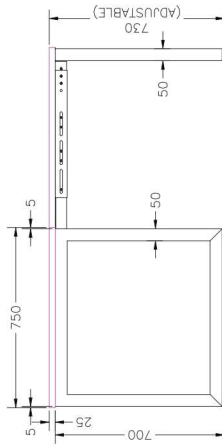

LOOP 120 DEGREE WORKSTATION

Size	Code
1200 x 1200 x 750	LP-120-3-127
1500 x 1500 x 750	LP-120-3-157

Custom made to order tops
Available with cable port or scallops
(Scallops not standard)

TOP
WHITE

FRAME
BLACK

Size	Code
740W x 700H	STPR2-75E

SINGLE INLINE SHARED LEG

Size	Code
700W x 700H	STINS5

ADJUSTABLE BEAM

Size	Code
1200 - 1800	ST-AB1218
1800 - 2400	ST-AB1824

DOUBLE INLINE TECHNICAL DRAWING

DOUBLE INLINE FRAME COMPONENTS

ISOMETRIC VIEW

TOP VIEW

FRONT VIEW

SIDE VIEW

DOUBLE INLINE END LEG

Size	Code
1490W X 700H	ST-PE-ISE

DOUBLE INLINE SHARED LEG

Size	Code
1400W X 700H	ST-INDS

ADJUSTABLE BEAM

Size	Code
1200 - 1800	ST-AB1218
1800 - 2400	ST-AB1824

TOP VIEW

ISOMETRIC VIEW

WORKSTATION END LEG	Code
740W x 700H	ST-PR-75E

WORKSTATION MIDDLE LEG	Code
700H	ST-W5L

120 DEGREE WORKSTATION MIDDLE LEG	Code
700H	ST-W5L20