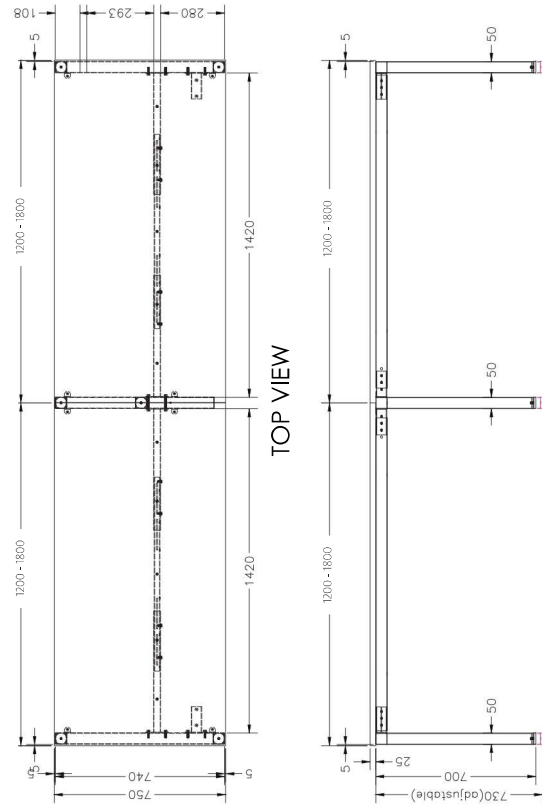

LOOP 120 DEGREE WORKSTATION

Size	Code
1200 x 1200 x 750	LP-120-3-127
1500 x 1500 x 750	LP-120-3-157

Custom made to order tops
Available with cable port or scallops
(Scallops not standard)

TOP
WHITE

FRAME
BLACK

4 Person Corner Workstation
Desk Mount Fabric Screens

SINGLE INLINE TECHNICAL DRAWING

SINGLE INLINE FRAME COMPONENTS

ISOMETRIC VIEW

SIDE VIEW

TOP VIEW

FRONT VIEW

SINGLE INLINE END LEG

Size	Code
740W x 700H	STPR2-75E

SINGLE INLINE SHARED LEG

Size	Code
700W x 700H	STINS5

ADJUSTABLE BEAM

Size	Code
1200 - 1800	ST-AB1218
1800 - 2400	ST-AB1824

DOUBLE INLINE TECHNICAL DRAWING

DOUBLE INLINE FRAME COMPONENTS

ISOMETRIC VIEW

TOP VIEW

FRONT VIEW

SIDE VIEW

DOUBLE INLINE END LEG

Size	Code
1490W X 700H	ST-PE-ISE

DOUBLE INLINE SHARED LEG

Size	Code
1400W X 700H	ST-INDS