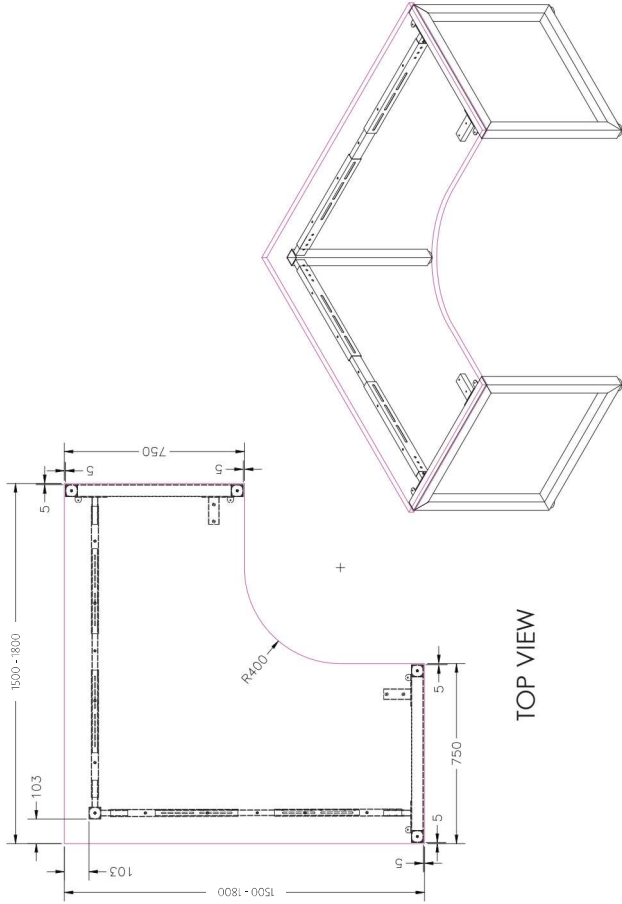

4 Person Corner Workstation
Desk Mount Fabric Screens

SINGLE INLINE TECHNICAL DRAWING

SINGLE INLINE FRAME COMPONENTS

ISOMETRIC VIEW

SIDE VIEW

TOP VIEW

FRONT VIEW

SINGLE INLINE END LEG

Size	Code
740W x 700H	STPR2-75E

SINGLE INLINE SHARED LEG

Size	Code
700W x 700H	STINS5

ADJUSTABLE BEAM

Size	Code
1200 - 1800	ST-AB1218
1800 - 2400	ST-AB1824

DOUBLE INLINE TECHNICAL DRAWING

DOUBLE INLINE FRAME COMPONENTS

ISOMETRIC VIEW

TOP VIEW

FRONT VIEW

SIDE VIEW

DOUBLE INLINE END LEG

Size	Code
1490W X 700H	ST-PE-ISE

DOUBLE INLINE SHARED LEG

Size	Code
1400W X 700H	ST-INDS

ADJUSTABLE BEAM

Size	Code
1200 - 1800	ST-AB1218
1800 - 2400	ST-AB1824

TOP VIEW

ISOMETRIC VIEW

WORKSTATION END LEG	Code
740W x 700H	ST-PR-75E

WORKSTATION MIDDLE LEG	Code
700H	ST-W5L

120 DEGREE WORKSTATION MIDDLE LEG	Code
700H	ST-W5L20