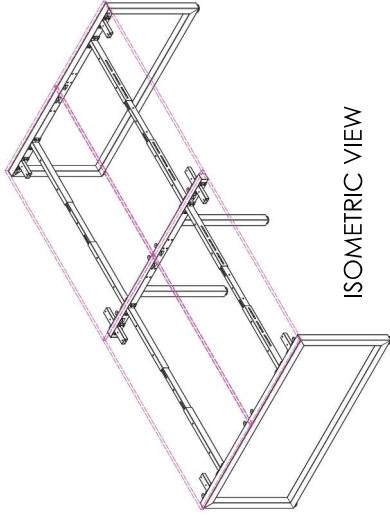

4 Person Corner Workstation
Desk Mount Fabric Screens

SINGLE INLINE TECHNICAL DRAWING

SINGLE INLINE FRAME COMPONENTS

ISOMETRIC VIEW

SIDE VIEW

TOP VIEW

FRONT VIEW

SINGLE INLINE END LEG

Size	Code
740W x 700H	STPR2-75E

SINGLE INLINE SHARED LEG

Size	Code
700W x 700H	STINS5

ADJUSTABLE BEAM

Size	Code
1200 - 1800	ST-AB1218
1800 - 2400	ST-AB1824

DOUBLE INLINE TECHNICAL DRAWING

DOUBLE INLINE FRAME COMPONENTS

ISOMETRIC VIEW

TOP VIEW

FRONT VIEW

SIDE VIEW

DOUBLE INLINE END LEG

Size	Code
1490W X 700H	ST-PE-ISE

DOUBLE INLINE SHARED LEG

Size	Code
1400W X 700H	ST-INDS

ADJUSTABLE BEAM

Size	Code
1200 - 1800	ST-AB1218
1800 - 2400	ST-AB1824

TOP VIEW

ISOMETRIC VIEW

WORKSTATION END LEG	Code
740W x 700H	ST-PR-75E

WORKSTATION MIDDLE LEG	Code
700H	ST-W5L

120 DEGREE WORKSTATION MIDDLE LEG	Code
700H	ST-W5L20