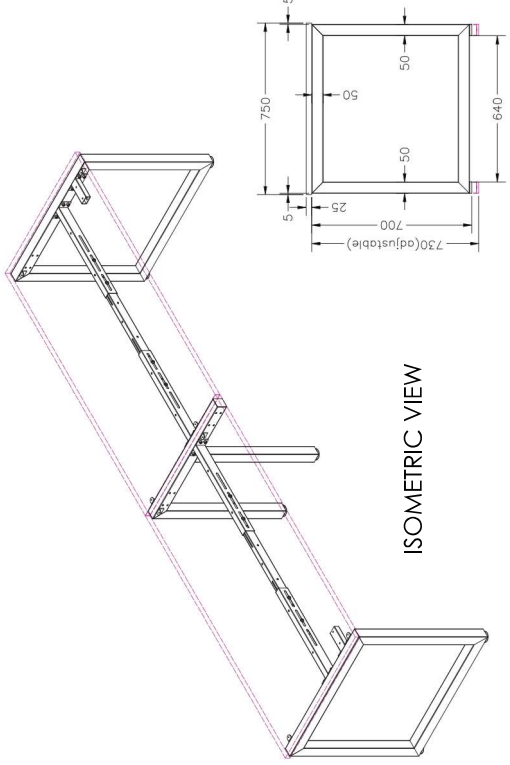

LOOP WORKSTATIONS

4 PERSON CORNER WORKSTATION

Size	Scalloped
1500 x 1500 x 750	LP-WS157-4
1800 x 1800 x 750	LP-WSX187-4

LOOP CORNER WORKSTATION

Size	Scalloped
1500 x 1500 x 750	LP-WS157
1800 x 1800 x 750	LP-WS187

LOOP 120 DEGREE WORKSTATION

Size	Code
1200 x 1200 x 750	LP-120-3-127
1500 x 1500 x 750	LP-120-3-157

Custom made to order tops
Available with cable port or scallops
(Scallops not standard)

TOP
WHITE

FRAME
BLACK

4 Person Corner Workstation
Desk Mount Fabric Screens

SINGLE INLINE TECHNICAL DRAWING

SINGLE INLINE FRAME COMPONENTS

ISOMETRIC VIEW

SIDE VIEW

TOP VIEW

FRONT VIEW

SINGLE INLINE END LEG

ISOMETRIC VIEW

TOP VIEW

FRONT VIEW

SIDE VIEW

DOUBLE INLINE END LEG

Size	Code
1490W X 700H	ST-PE-ISE

DOUBLE INLINE SHARED LEG

Size	Code
1400W X 700H	ST-INDS