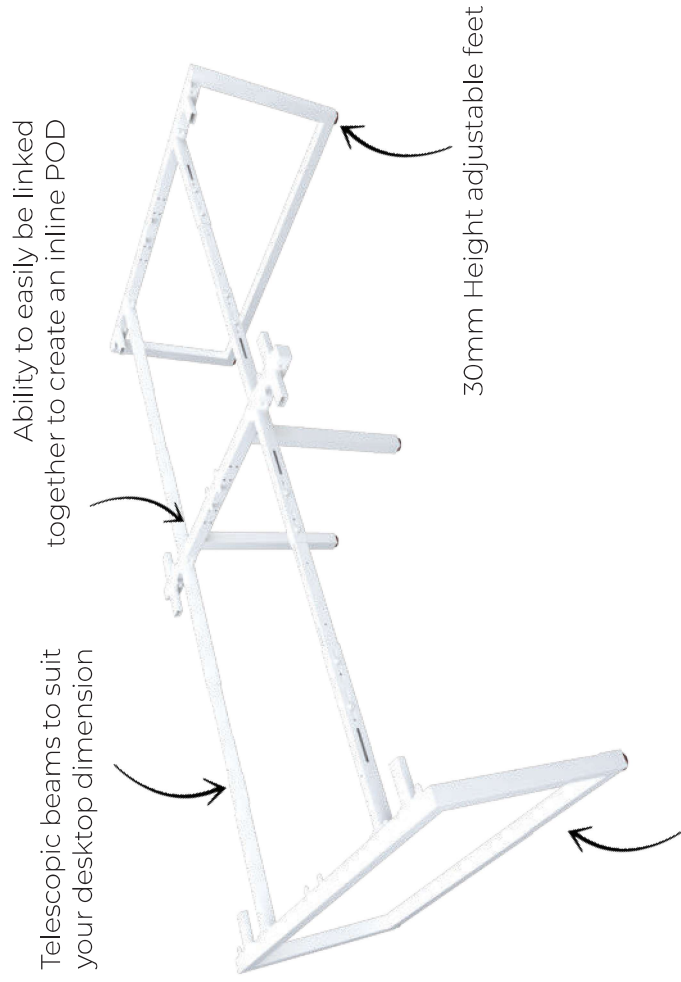

LOOP DESKING

360 LOOP DESIGN AND TIMELESS GOOD LOOKS

LOOP DESKING

Featuring a modern 360 loop design and timeless good looks. LOOP is the ultimate adaptable desk and the perfect addition to any office area. No need to compromise functionality for style, find the perfect configuration or design to satisfy the needs of your office. No business stays the same forever, LOOP frames easily link together, making the perfect solution for your evolving workspace.

Features

- 25mm tops with Cable Scallops
- 50mm x 50mm White or Black powdercoated LOOP steel frames
- 50mm x 30mm thick adjustable beams to suit your desktop dimension
- Recessed shared legs
- Height Adjustable feet 30mm
- Easily linked together either side-by-side, or back-to-back
- 10 Year Warranty

LOOP SINGLE INLINE DESKING

LOOP DOUBLE INLINE DESKING

1 PERSON SINGLE SIDED

Size	Scalloped	2 Cable Holes
1200 x 750	LP-INS127-F1	LP-DK127*
1500 x 750	LP-INS151-F1	LP-DK157**
1800 x 750	LP-INS181-F1	LP-DK187**
2100 x 750	-	LP-DK217*

4 Person Corner Workstation
Desk Mount Fabric Screens

SINGLE INLINE TECHNICAL DRAWING

SINGLE INLINE FRAME COMPONENTS

ISOMETRIC VIEW

SIDE VIEW

TOP VIEW

FRONT VIEW

SINGLE INLINE END LEG