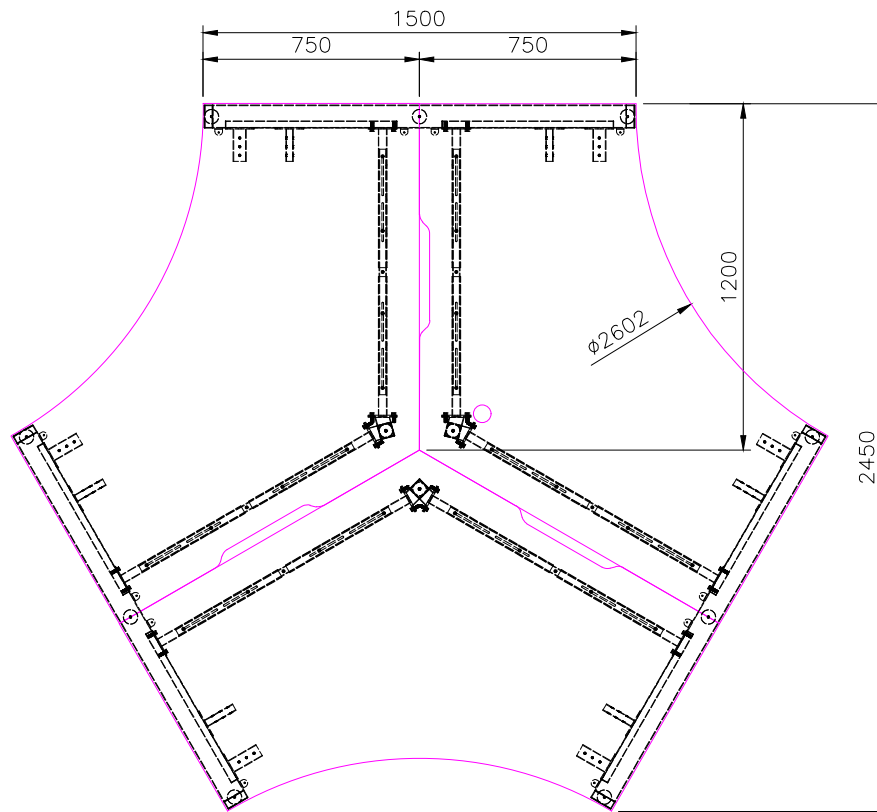

ISOMETRIC VIEW

TOP VIEW

FRONT VIEW

Office FURNITURE
Brisbane

PRODUCT CODE:
ST-120-3-127
ASSEMBLED SIZE:
1200L x 750D x 725H

REMARKS:
ST-PR15E + ST-AB8012 + RO-120
Office FURNITURE
Brisbane