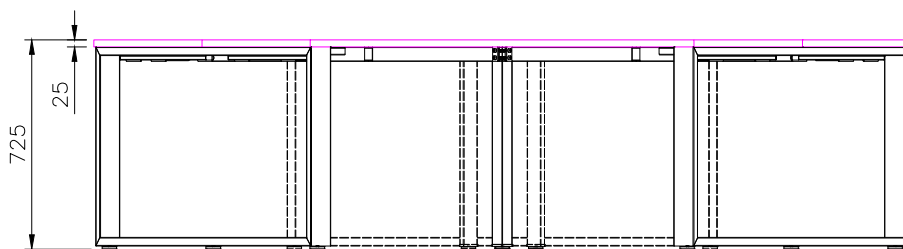

ISOMETRIC VIEW

TOP VIEW

FRONT VIEW

Office FURNITURE
Brisbane

PRODUCT CODE:
ST-120-3-127
ASSEMBLED SIZE:
1200L x 750D x 725H

REMARKS:
ST-PR15E + ST-AB8012 + RO-120
Office FURNITURE
Brisbane