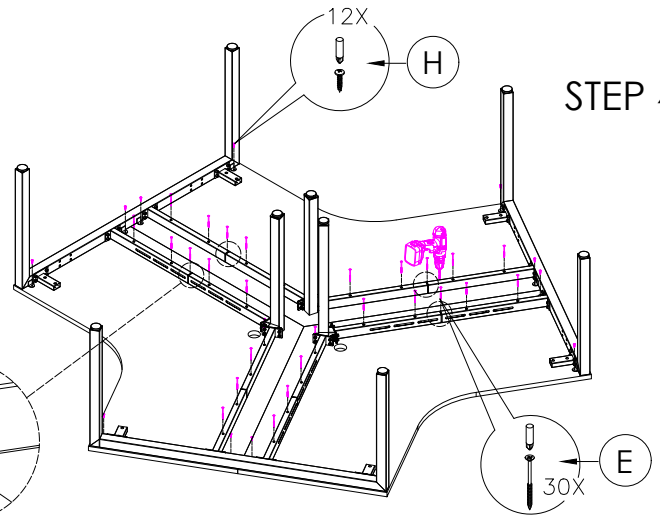

A	VARIOUS SIZES DESKTOP	x3	C	ST-LE15	x3	D	M6 x 20mm BUTTON HEAD ALLEN BOLT	x24
B	ST-AB1218 ADJUSTABLE BEAM	x6				E	70mm CHIPBOARD SCREW	x30
F	100mm x 50mm BRACKET	x6	G	3mm SPACER	x6	H	25mm CHIPBOARD SCREW	x12
I	ST-120WSCL	x3						

STEP 1

STEP 2

STEP 3

STEP 4

FINAL

CAUTION:
HEAVY

2 PERSON HEAVY
ASSEMBLY

Office FURNITURE
Brisbane

PRODUCT CODE:
ST-120-3-157
ASSEMBLY INSTRUCTION

ASSEMBLED SIZE:
1500L x 750D x 730H

REMARKS: ST-LE15 +
ST-AB1218 + ST-WSL120 + ST-120WSCL

Office FURNITURE
Brisbane