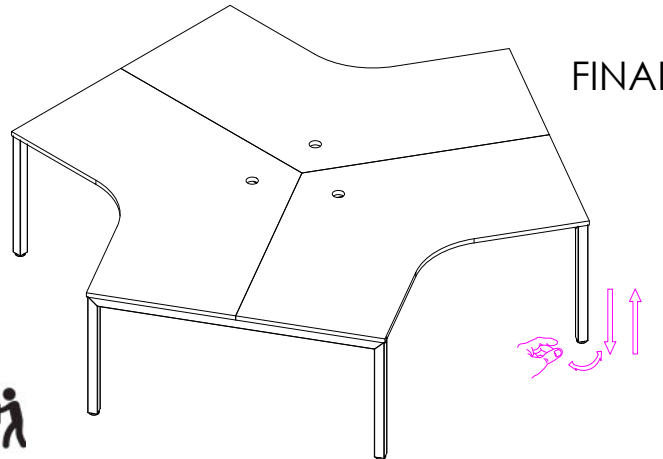

A	VARIOUS SIZES DESKTOP	x3	C	ST-LE15	x3	D	M6 x 20mm BUTTON HEAD ALLEN BOLT	x24
B	ST-AB1218 ADJUSTABLE BEAM	x6				E	70mm CHIPBOARD SCREW	x30
F	100mm x 50mm BRACKET	x6	G	3mm SPACER	x6	H	25mm CHIPBOARD SCREW	x12
I	ST-120WSCL	x3						

STEP 1

STEP 2

STEP 3

STEP 4

FINAL

CAUTION:
HEAVY

2 PERSON HEAVY
ASSEMBLY

Office FURNITURE
Brisbane

PRODUCT CODE:
ST-120-3-157
ASSEMBLY INSTRUCTION

ASSEMBLED SIZE:
1500L x 750D x 730H

REMARKS: ST-LE15 +
ST-AB1218 + ST-WSL120 + ST-120WSCL

Office FURNITURE
Brisbane