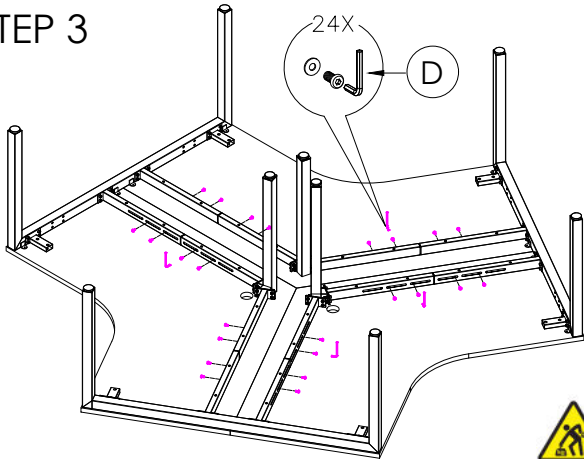

A	VARIOUS SIZES DESKTOP	x3	C	ST-LE15	x3	D	M6 x 20mm BUTTON HEAD ALLEN BOLT	x24
B	ST-AB1218 ADJUSTABLE BEAM	x6				E	70mm CHIPBOARD SCREW	x30
F	100mm x 50mm BRACKET	x6	G	3mm SPACER	x6	H	25mm CHIPBOARD SCREW	x12
I	ST-120WSCL	x3						

STEP 1

STEP 2

STEP 3

STEP 4

FINAL

CAUTION:
HEAVY

2 PERSON HEAVY
ASSEMBLY

Office FURNITURE
Brisbane

PRODUCT CODE:
ST-120-3-157
ASSEMBLY INSTRUCTION

ASSEMBLED SIZE:
1500L x 750D x 730H

REMARKS: ST-LE15 +
ST-AB1218 + ST-WSL120 + ST-120WSCL

Office FURNITURE
Brisbane