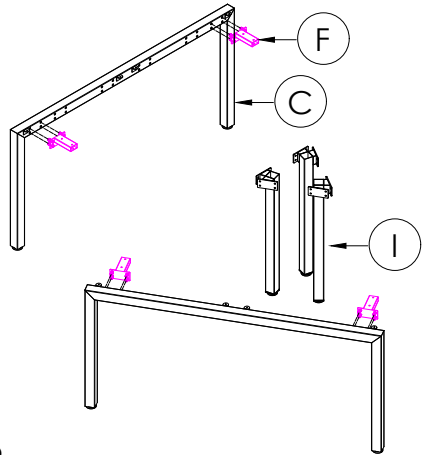

A	VARIOUS SIZES DESKTOP	x3	C	ST-LE15	x3	D	M6 x 20mm BUTTON HEAD ALLEN BOLT	x24
B	ST-AB1218 ADJUSTABLE BEAM	x6				E	70mm CHIPBOARD SCREW	x30
F	100mm x 50mm BRACKET	x6	G	3mm SPACER	x6	H	25mm CHIPBOARD SCREW	x12
I	ST-120WSCL	x3						

STEP 1

STEP 2