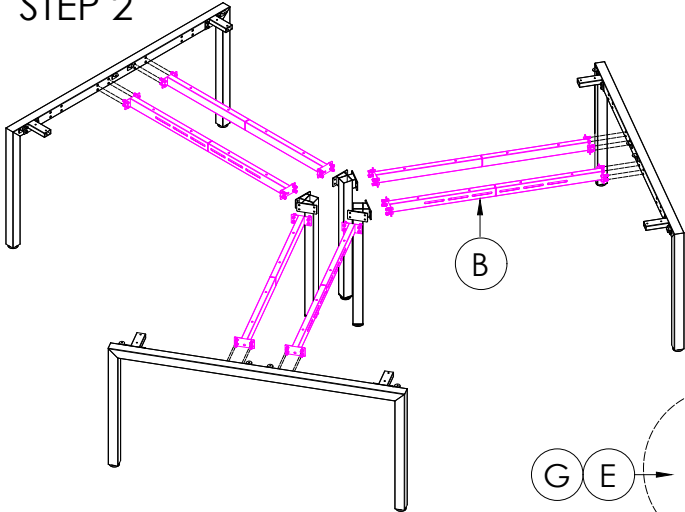

A	VARIOUS SIZES DESKTOP	x3	C	ST-LE15	x3	D	M6 x 20mm BUTTON HEAD ALLEN BOLT	x24
B	ST-AB1218 ADJUSTABLE BEAM	x6				E	70mm CHIPBOARD SCREW	x30
F	100mm x 50mm BRACKET	x6	G	3mm SPACER	x6	H	25mm CHIPBOARD SCREW	x12
I	ST-120WSCL	x3						

STEP 1

STEP 2

STEP 3

STEP 4

FINAL

CAUTION:
HEAVY

2 PERSON HEAVY
ASSEMBLY

Office FURNITURE
Brisbane

PRODUCT CODE:
ST-120-3-157
ASSEMBLY INSTRUCTION

ASSEMBLED SIZE:
1500L x 750D x 730H

REMARKS: ST-LE15 +
ST-AB1218 + ST-WSL120 + ST-120WSCL

Office FURNITURE
Brisbane