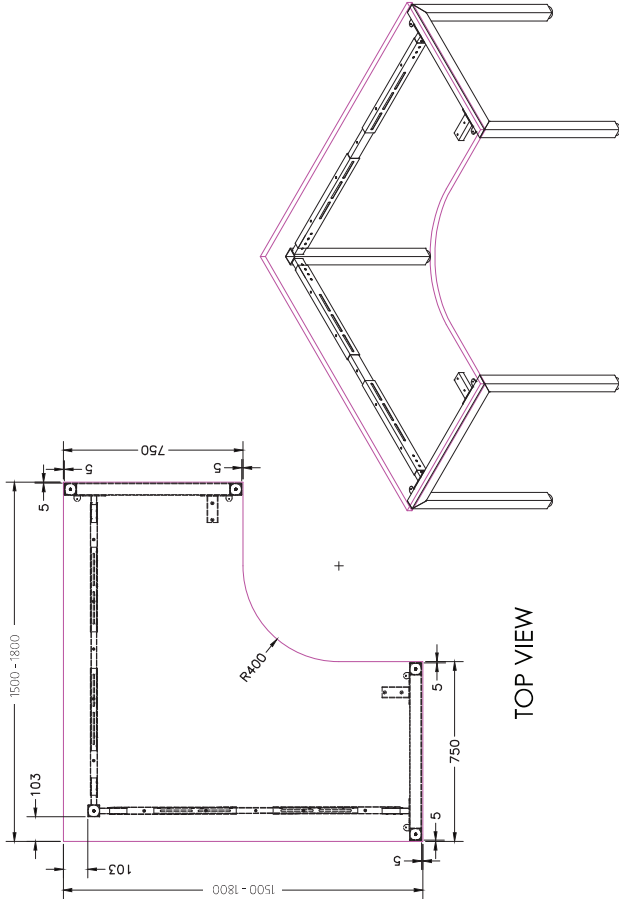

TOP VIEW

ISOMETRIC VIEW