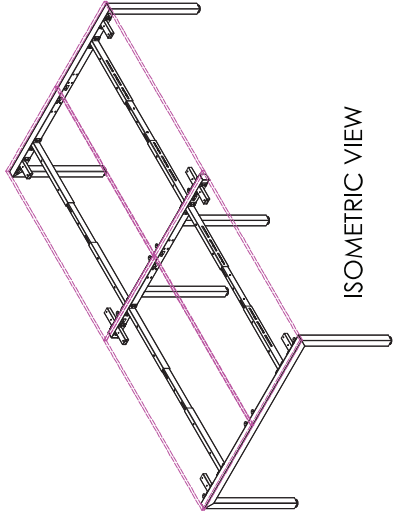

STRATA 120 Degree Workstation
Mobile Pedestal
Desk Mount Fabric Screens
Screen Hung Accessories
STRATA Credenza

SINGLE INLINE TECHNICAL DRAWING

SINGLE INLINE FRAME COMPONENTS

ISOMETRIC VIEW

SIDE VIEW

TOP VIEW

FRONT VIEW

SINGLE INLINE END LEG

Size	Code
740W x 700H	ST-LE75

SINGLE INLINE SHARED LEG

Size	Code
700W x 700H	ST-INSS

ADJUSTABLE BEAM

Size	Code
1200 - 1800	ST-AB1218
1800 - 2400	ST-AB1824

FRAME

BLACK

WHITE

DOUBLE INLINE TECHNICAL DRAWING

DOUBLE INLINE FRAME COMPONENTS

ISOMETRIC VIEW

TOP VIEW

SIDE VIEW

FRONT VIEW