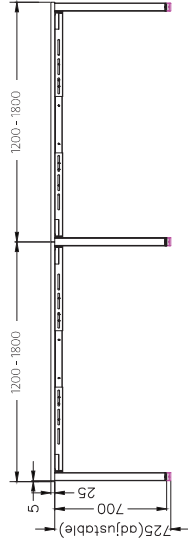

Size	Scalloped
1500 x 1500 x 600	ST=WS156
1800 x 1800 x 600	ST=WS186
1500 x 1500 x 750	ST=WS157
1800 x 1800 x 750	ST=WS187

STRATA 120 DEGREE WORKSTATION

Size	Code
1200 x 1200 x 600	ST=H20-3-126
1500 x 1500 x 600	ST=H20-3-156
1200 x 1200 x 750	ST=H20-3-127
1500 x 1500 x 750	ST=H20-3-157

FRONT VIEW

SINGLE INLINE END LEG

Size	Code
740W x 700H	ST-LE75

SINGLE INLINE SHARED LEG

Size	Code
700W x 700H	ST-INSS

ADJUSTABLE BEAM

Size	Code
1200 - 1800	ST-AB1218
1800 - 2400	ST-AB1824

FRAME

BLACK

WHITE

DOUBLE INLINE TECHNICAL DRAWING

DOUBLE INLINE FRAME COMPONENTS

ISOMETRIC VIEW

TOP VIEW

SIDE VIEW

FRONT VIEW

DOUBLE INLINE END LEG

Size	Code
1490W X 700H	ST-LE15

DOUBLE INLINE SHARED LEG

Size	Code
1400W X 700H	ST-INDS

ADJUSTABLE BEAM

Size	Code
1200 - 1800	ST-AB1218
1800 - 2400	ST-AB1824

FRAME

BLACK