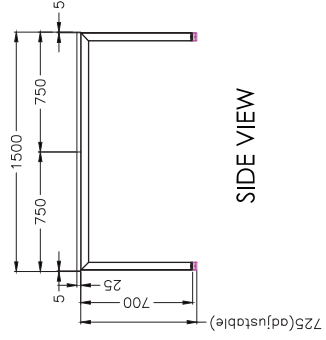

BLACK

WHITE

DOUBLE INLINE TECHNICAL DRAWING

DOUBLE INLINE FRAME COMPONENTS

ISOMETRIC VIEW

TOP VIEW

SIDE VIEW

FRONT VIEW