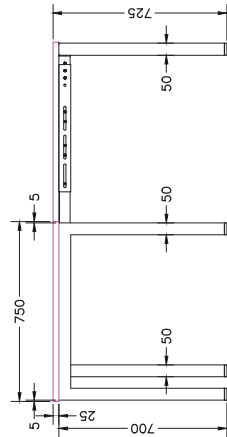

FRONT VIEW

Size	Code
750W x 700H	ST-LE/5

Size	Code
700H	ST-W5L

Size	Code
700H	ST-W5L120