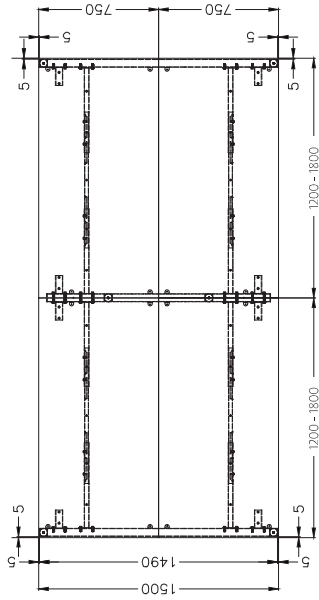

FRONT VIEW

SINGLE INLINE END LEG

Size	Code
740W x 700H	ST-LE75

SINGLE INLINE SHARED LEG

Size	Code
700W x 700H	ST-INSS

ADJUSTABLE BEAM

Size	Code
1200 - 1800	ST-AB1218
1800 - 2400	ST-AB1824

FRAME

BLACK

WHITE

DOUBLE INLINE TECHNICAL DRAWING

DOUBLE INLINE FRAME COMPONENTS

ISOMETRIC VIEW

TOP VIEW

SIDE VIEW

FRONT VIEW

DOUBLE INLINE END LEG

Size	Code
1490W X 700H	ST-LE15

DOUBLE INLINE SHARED LEG

Size	Code
1400W X 700H	ST-INDS

ADJUSTABLE BEAM

Size	Code
1200 - 1800	ST-AB1218
1800 - 2400	ST-AB1824

FRAME

BLACK