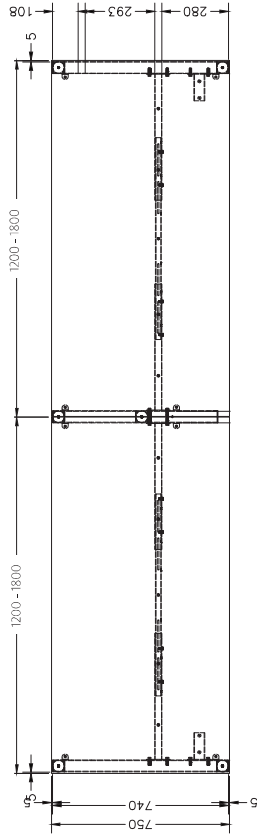

SINGLE INLINE TECHNICAL DRAWING

SINGLE INLINE FRAME COMPONENTS

TOP VIEW

Size	Code
740W x 700H	ST-LE75

Size	Code
700W x 700H	ST-INSS

Size	Code
1200 - 1800	ST-AB1218
1800 - 2400	ST-AB1824

FRAME

BLACK

WHITE