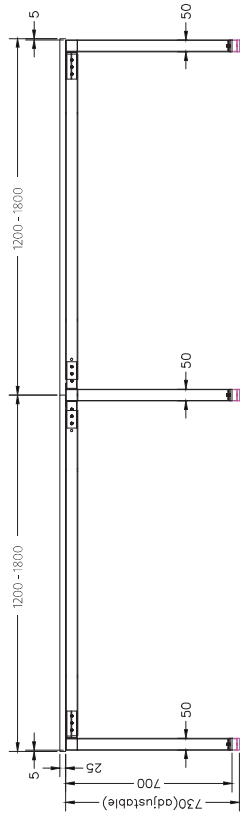

STRATA SINGLE INLINE DESKING

STRATA DOUBLE INLINE DESKING

1 PERSON SINGLE SIDED

Size	Scalloped	2 Cable Holes
1200 x 750	ST-INS12A1	ST-DK127*
1500 x 750	ST-INS15A1	ST-DK157**
1800 x 750	ST-INS18A1	ST-DK187**
1800 x 900	-	ST-DK189*
2100 x 750	-	ST-DK217*

Size	Scalloped
1500 x 1500 x 600	ST=WS156
1800 x 1800 x 600	ST=WS186
1500 x 1500 x 750	ST=WS157
1800 x 1800 x 750	ST=WS187

STRATA 120 DEGREE WORKSTATION

Size	Code
1200 x 1200 x 600	ST=H20-3-126
1500 x 1500 x 600	ST=H20-3-156
1200 x 1200 x 750	ST=H20-3-127
1500 x 1500 x 750	ST=H20-3-157

FRONT VIEW

SINGLE INLINE END LEG

Size	Code
740W x 700H	ST-LE75

SINGLE INLINE SHARED LEG

Size	Code
700W x 700H	ST-INSS

ADJUSTABLE BEAM

Size	Code
1200 - 1800	ST-AB1218
1800 - 2400	ST-AB1824

FRAME

BLACK

WHITE

DOUBLE INLINE TECHNICAL DRAWING

DOUBLE INLINE FRAME COMPONENTS

ISOMETRIC VIEW

TOP VIEW

SIDE VIEW

FRONT VIEW