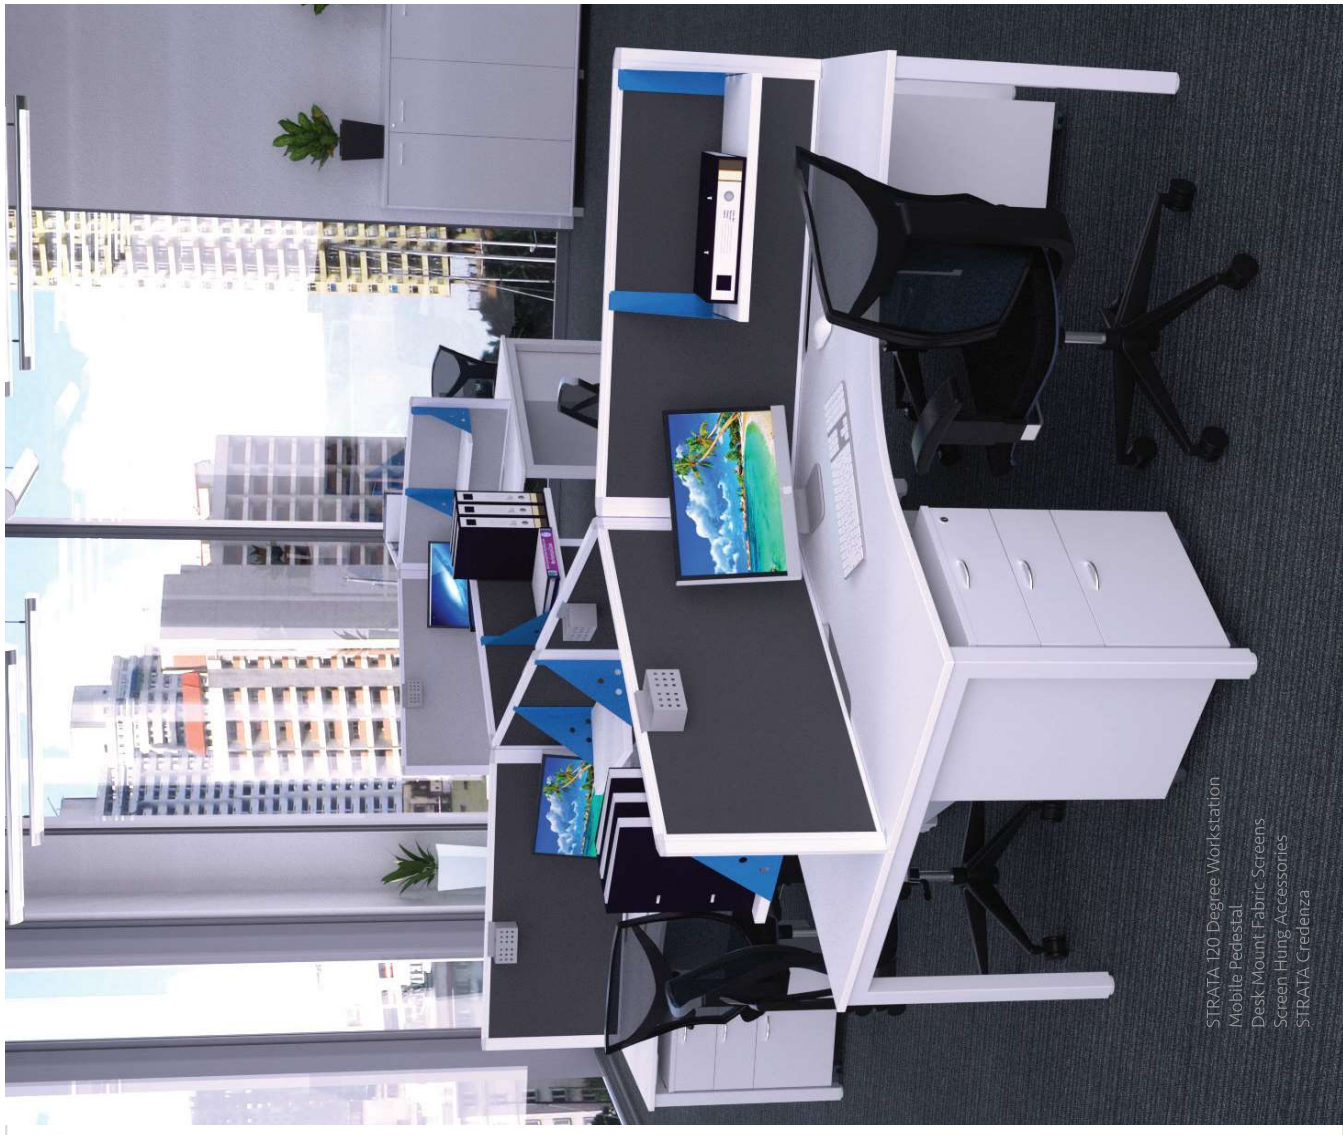

Size	Scalloped
1500 x 1500 x 600	ST=WSX156-4
1800 x 1800 x 600	ST=WSX186-4
1500 x 1500 x 750	ST=WSX157-4
1800 x 1800 x 750	ST=WSX187-4

STRATA CORNER WORKSTATION

Size	Scalloped
1500 x 1500 x 600	ST=WS156
1800 x 1800 x 600	ST=WS186
1500 x 1500 x 750	ST=WS157
1800 x 1800 x 750	ST=WS187

STRATA 120 DEGREE WORKSTATION

Size	Code
1200 x 1200 x 600	ST=H20-3-126
1500 x 1500 x 600	ST=H20-3-156
1200 x 1200 x 750	ST=H20-3-127
1500 x 1500 x 750	ST=H20-3-157

Custom made to order tops
Available with cable port or scallops
(Scallops not standard)

TOP

WHITE

BLACK

WHITE

FRAME

BLACK

WHITE

STRATA 120 Degree Workstation
Mobile Pedestal
Desk Mount Fabric Screens
Screen Hung Accessories
STRATA Credenza