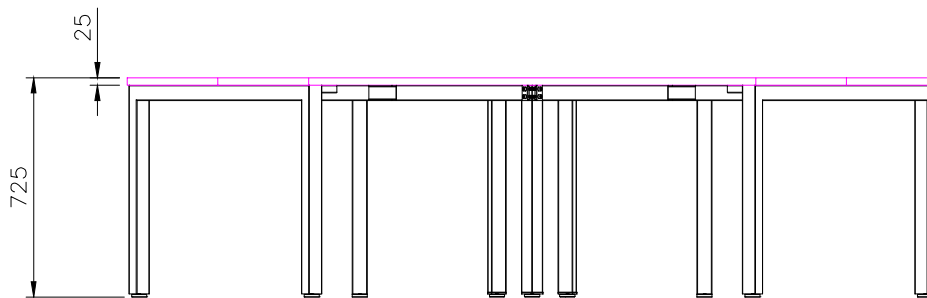

ISOMETRIC VIEW

TOP VIEW

FRONT VIEW

Office FURNITURE
Brisbane

PRODUCT CODE:
ST-120-3-126

ASSEMBLED SIZE:
1200L x 600D x 725H

REMARKS:
ST-LE12 + ST-AB8012 + RO-120

Office FURNITURE
Brisbane

ISOMETRIC VIEW

TOP VIEW

FRONT VIEW

Office FURNITURE
Brisbane

PRODUCT CODE:
ST-120-3-127

ASSEMBLED SIZE:
1200L x 750D x 725H

REMARKS:
ST-LE15 + ST-AB8012 + RO-120

Office FURNITURE
Brisbane