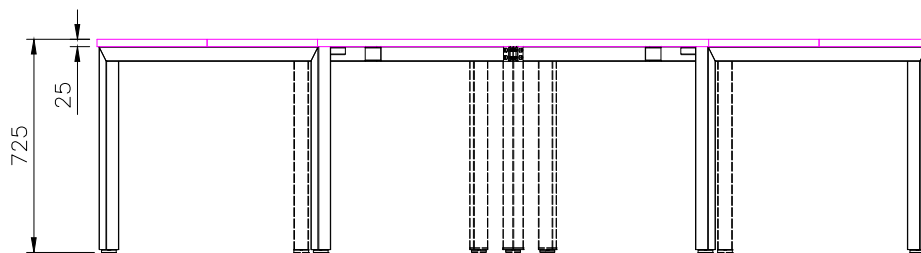

ISOMETRIC VIEW

TOP VIEW

FRONT VIEW

Office FURNITURE
Brisbane

PRODUCT CODE:
ST-120-3-126

ASSEMBLED SIZE:
1200L x 600D x 725H

REMARKS:
ST-LE12 + ST-AB8012 + RO-120

Office FURNITURE
Brisbane

ISOMETRIC VIEW

TOP VIEW

FRONT VIEW

Office FURNITURE
Brisbane

PRODUCT CODE:
ST-120-3-127

ASSEMBLED SIZE:
1200L x 750D x 725H

REMARKS:
ST-LE15 + ST-AB8012 + RO-120

Office FURNITURE
Brisbane