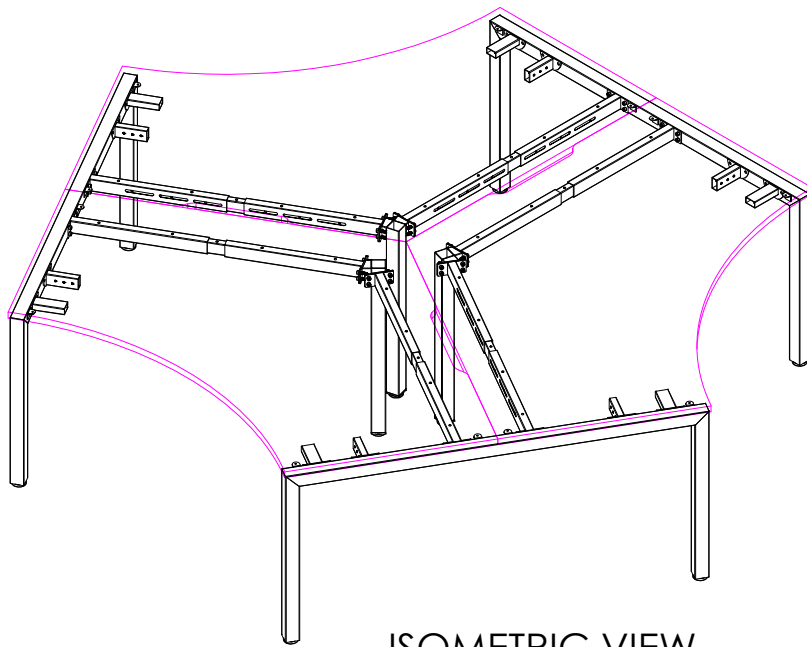

ISOMETRIC VIEW

TOP VIEW

FRONT VIEW

Office FURNITURE
Brisbane

PRODUCT CODE:
ST-120-3-126

ASSEMBLED SIZE:
1200L x 600D x 725H

REMARKS:
ST-LE12 + ST-AB8012 + RO-120

Office FURNITURE
Brisbane

ISOMETRIC VIEW

TOP VIEW

FRONT VIEW

Office FURNITURE
Brisbane

PRODUCT CODE:
ST-120-3-127

ASSEMBLED SIZE:
1200L x 750D x 725H

REMARKS:
ST-LE15 + ST-AB8012 + RO-120

Office FURNITURE
Brisbane