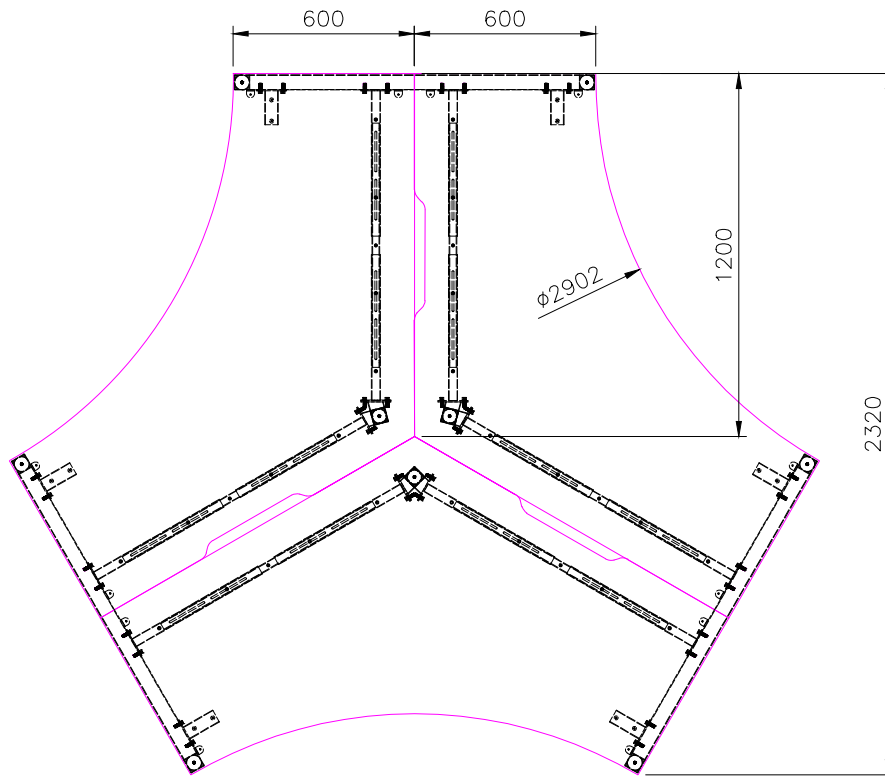

ISOMETRIC VIEW

TOP VIEW

FRONT VIEW

Office FURNITURE
Brisbane

PRODUCT CODE:
ST-120-3-126

ASSEMBLED SIZE:
1200L x 600D x 725H

REMARKS:
ST-LE12 + ST-AB8012 + RO-120

Office FURNITURE
Brisbane

ISOMETRIC VIEW

TOP VIEW

FRONT VIEW

Office FURNITURE
Brisbane

PRODUCT CODE:
ST-120-3-127

ASSEMBLED SIZE:
1200L x 750D x 725H

REMARKS:
ST-LE15 + ST-AB8012 + RO-120

Office FURNITURE
Brisbane