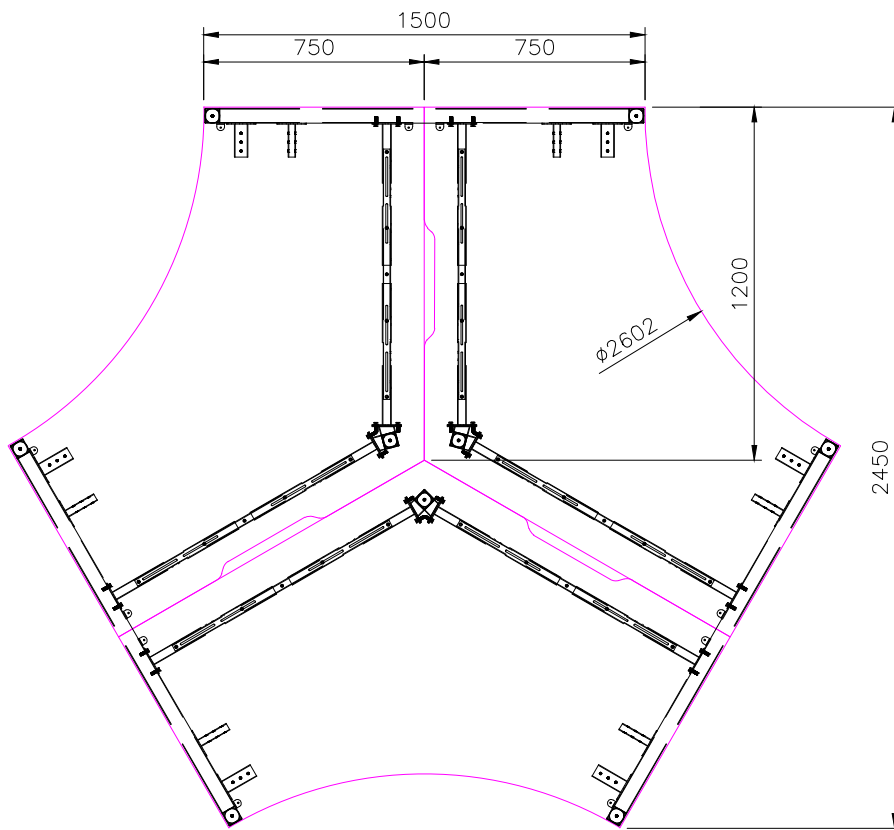

ISOMETRIC VIEW

TOP VIEW

FRONT VIEW

Office FURNITURE
Brisbane

PRODUCT CODE:
ST-120-3-126

ASSEMBLED SIZE:
1200L x 600D x 725H

REMARKS:
ST-LE12 + ST-AB8012 + RO-120

Office FURNITURE
Brisbane

ISOMETRIC VIEW

TOP VIEW

FRONT VIEW

Office FURNITURE
Brisbane

PRODUCT CODE:
ST-120-3-127

ASSEMBLED SIZE:
1200L x 750D x 725H

REMARKS:
ST-LE15 + ST-AB8012 + RO-120

Office FURNITURE
Brisbane