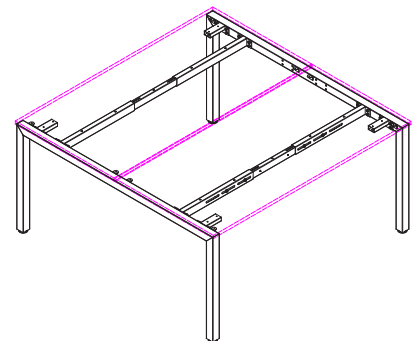

STRATA DESK

2 Person Inline Double Sided

ST-IND127-2 / ST-IND157-2 / ST-IND187-2

FEATURES

- E0 25mm Scalloped Work Tops
- 50 x 50 Powdercoated Steel frames
- 1x Adjustable Beams Per Person
- 30mm Height Adjustable feet
- 10 Year Warranty

ST-IND127-2 1200 x 750 (Assembled: 1200W x 1500D x 725H)

4 Cartons: 67KG

2x INT1275 Scalloped Top - 1265L x 815W x 45H / 17KG / 0.046m³

1x ST-LE15 - Double STRATA End Legs - 1510L x 120W x 720H 24kg - 0.013m³ (2 legs per ctn)

1x ST-AB1218 - Adjustable Beam - 870L x 145W x 125H 9kg - 0.01m³ (2 beams per ctn)

ST-IND157-2 1500 x 750 (Assembled: 1500W x 1500D x 725H)

4 Cartons: 75KG

2x INT1575 Scalloped Top - 1565L x 815W x 45H / 21KG / 0.057m³

1x ST-LE15 - Double STRATA End Legs - 1510L x 120W x 720H 24kg - 0.013m³ (2 legs per ctn)

1x ST-AB1218 - Adjustable Beam - 870L x 145W x 125H 9kg - 0.01m³ (2 beams per ctn)

ST-IND187-2 1800 x 750 (Assembled: 1800W x 1500D x 725H)