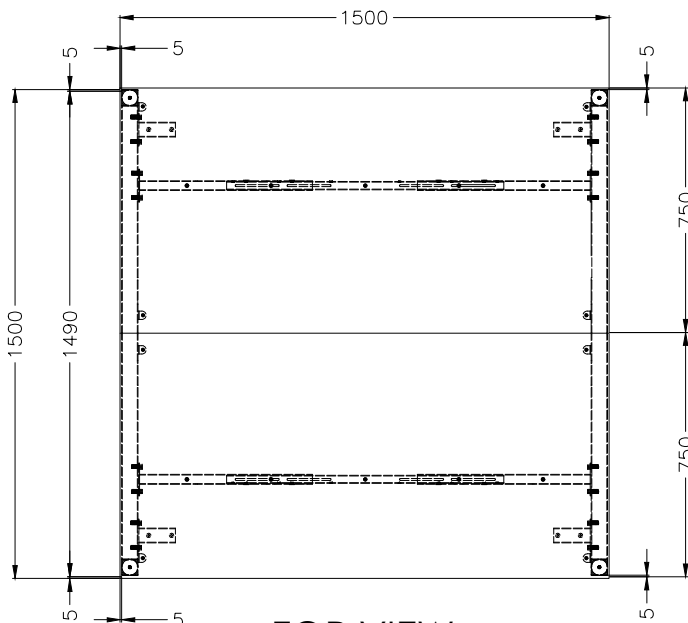

ISOMETRIC VIEW

TOP VIEW

FRONT VIEW

SIDE VIEW

Office FURNITURE
Brisbane

PRODUCT CODE:
ST-DK157+ST-IND157-2

ASSEMBLED SIZE:
1500L x 1500D x 730H

REMARKS:
ST-LE15 + ST-AB1218 REV1