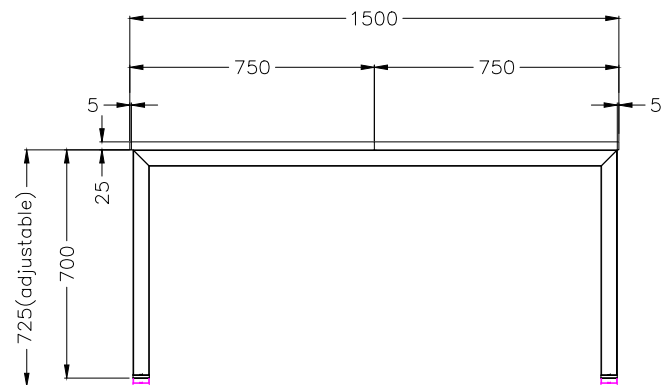

ISOMETRIC VIEW

TOP VIEW

FRONT VIEW

SIDE VIEW

Office FURNITURE
Brisbane

PRODUCT CODE:
ST-DK157+ST-IND157-2

ASSEMBLED SIZE:
1500L x 1500D x 730H

REMARKS:
ST-LE15 + ST-AB1218 REV1