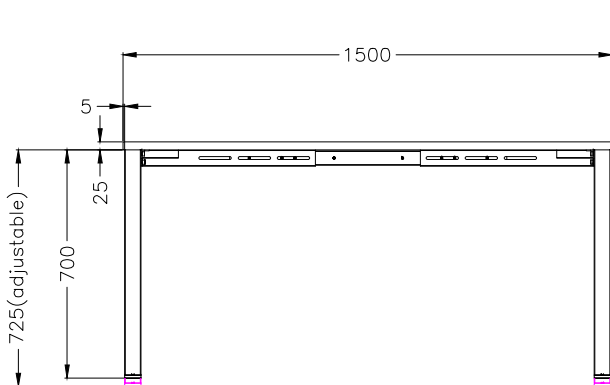

ISOMETRIC VIEW

TOP VIEW

FRONT VIEW

SIDE VIEW

Office FURNITURE
Brisbane

PRODUCT CODE:
ST-DK157+ST-IND157-2

ASSEMBLED SIZE:
1500L x 1500D x 730H

REMARKS:
ST-LE15 + ST-AB1218 REV1