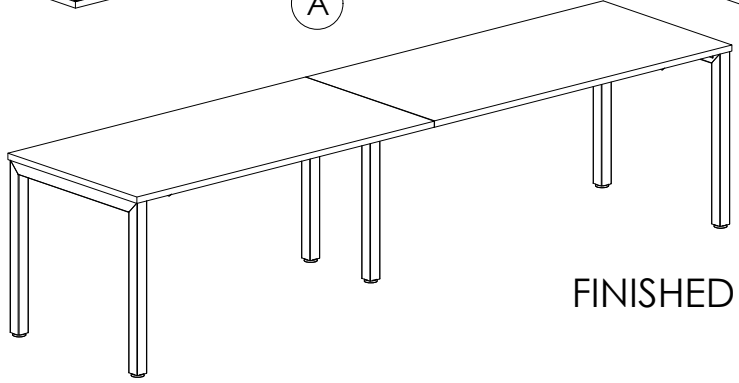

STEP 4

FINISHED

CAUTION:
HEAVY

2 PERSON HEAVY
ASSEMBLY

Office FURNITURE
Brisbane

PRODUCT CODE:
ST-DK157+ST-INS157-2
ASSEMBLY INSTRUCTION-PART 1

ASSEMBLED SIZE:
3000L x 750D x 730H

REMARKS:
ST-INSS + ST-LE75 + ST-AB1218 REV2

Office FURNITURE
Brisbane