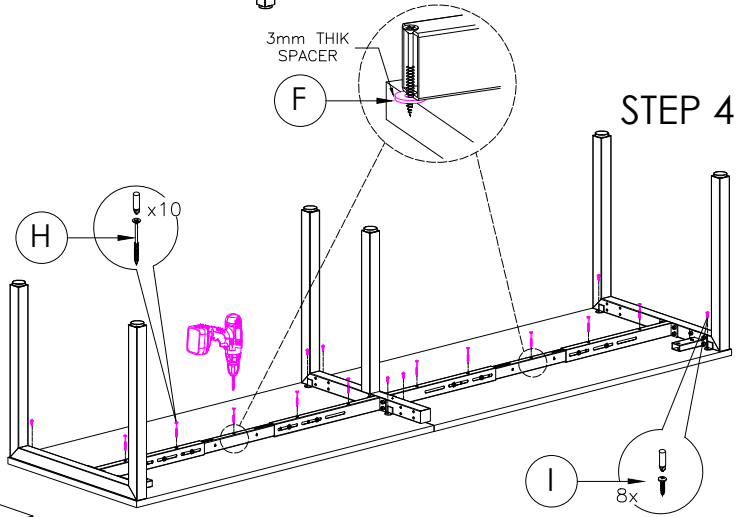

STEP 4

FINISHED

CAUTION:
HEAVY

2 PERSON HEAVY
ASSEMBLY

Office FURNITURE
Brisbane

PRODUCT CODE:
ST-DK157+ST-INS157-2
ASSEMBLY INSTRUCTION-PART 1

ASSEMBLED SIZE:
3000L x 750D x 730H

REMARKS:
ST-INSS + ST-LE75 + ST-AB1218 REV2

Office FURNITURE
Brisbane