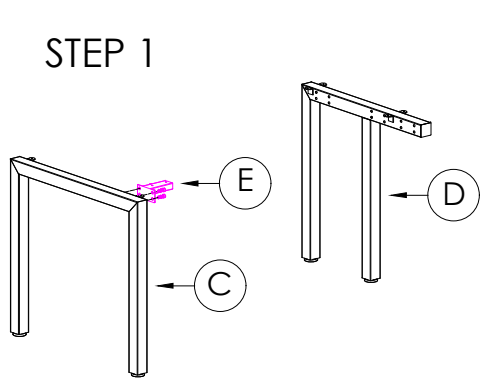

A	VARIOUS SIZES DESKTOP	x2	C	2x ST-LE75	x1	D	ST-INSS (700mm)	x1
B	ST-AB1218 ADJUSTABLE BEAM	x2	F	3mm SPACER	x2	G	M6 x 20mm BUTTON HEAD ALLEN BOLT	x8
E	100mm x 50mm BRACKET	x2						
H	70mm CHIPBOARD SCREW	x10						
I	20mm CHIPBOARD SCREW	x8						

STEP 1