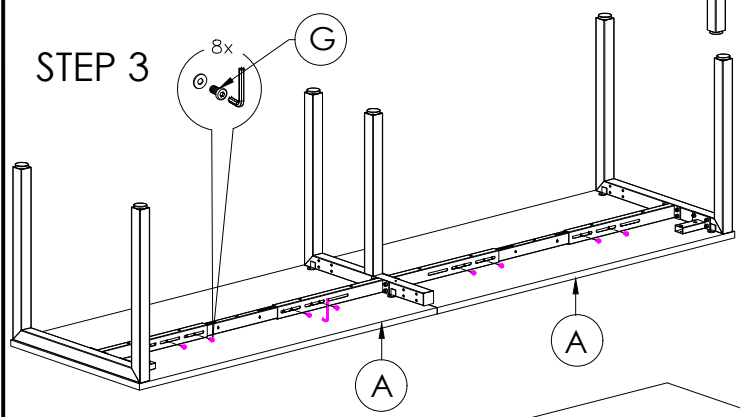

A	VARIOUS SIZES DESKTOP	x2	C	2x ST-LE75	x1	D	ST-INSS (700mm)	x1
B	ST-AB1218 ADJUSTABLE BEAM	x2	F	3mm SPACER	x2	G	M6 x 20mm BUTTON HEAD ALLEN BOLT	x8
E	100mm x 50mm BRACKET	x2						
H	70mm CHIPBOARD SCREW	x10						
I	20mm CHIPBOARD SCREW	x8						

STEP 1

STEP 2

STEP 3

STEP 4

FINISHED

CAUTION:
HEAVY

2 PERSON HEAVY
ASSEMBLY

Office FURNITURE
Brisbane

PRODUCT CODE:
ST-DK157+ST-INS157-2
ASSEMBLY INSTRUCTION-PART 1

ASSEMBLED SIZE:
3000L x 750D x 730H

REMARKS:
ST-INSS + ST-LE75 + ST-AB1218 REV2

Office FURNITURE
Brisbane