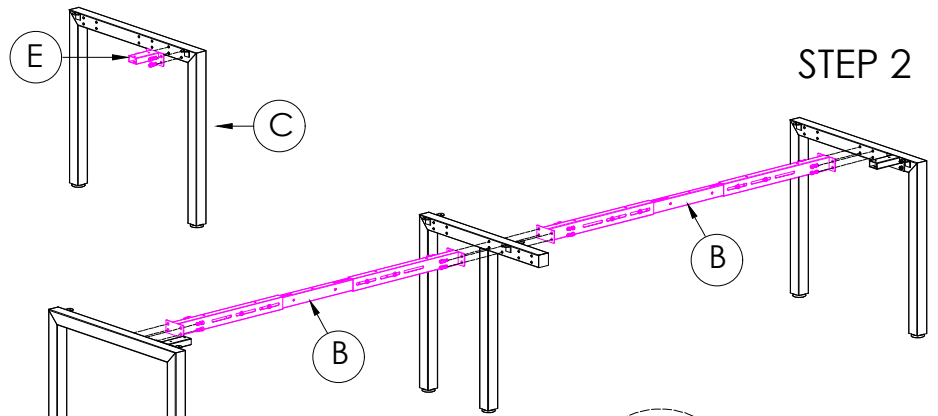

A	VARIOUS SIZES DESKTOP	x2	C	2x ST-LE75	x1	D	ST-INSS (700mm)	x1
B	ST-AB1218 ADJUSTABLE BEAM	x2	F	3mm SPACER	x2	G	M6 x 20mm BUTTON HEAD ALLEN BOLT	x8
E	100mm x 50mm BRACKET	x2						
H	70mm CHIPBOARD SCREW	x10						
I	20mm CHIPBOARD SCREW	x8						

STEP 1

STEP 2

STEP 3

STEP 4

FINISHED

CAUTION:
HEAVY

2 PERSON HEAVY
ASSEMBLY

Office FURNITURE
Brisbane

PRODUCT CODE:
ST-DK157+ST-INS157-2
ASSEMBLY INSTRUCTION-PART 1

ASSEMBLED SIZE:
3000L x 750D x 730H

REMARKS:
ST-INSS + ST-LE75 + ST-AB1218 REV2

Office FURNITURE
Brisbane