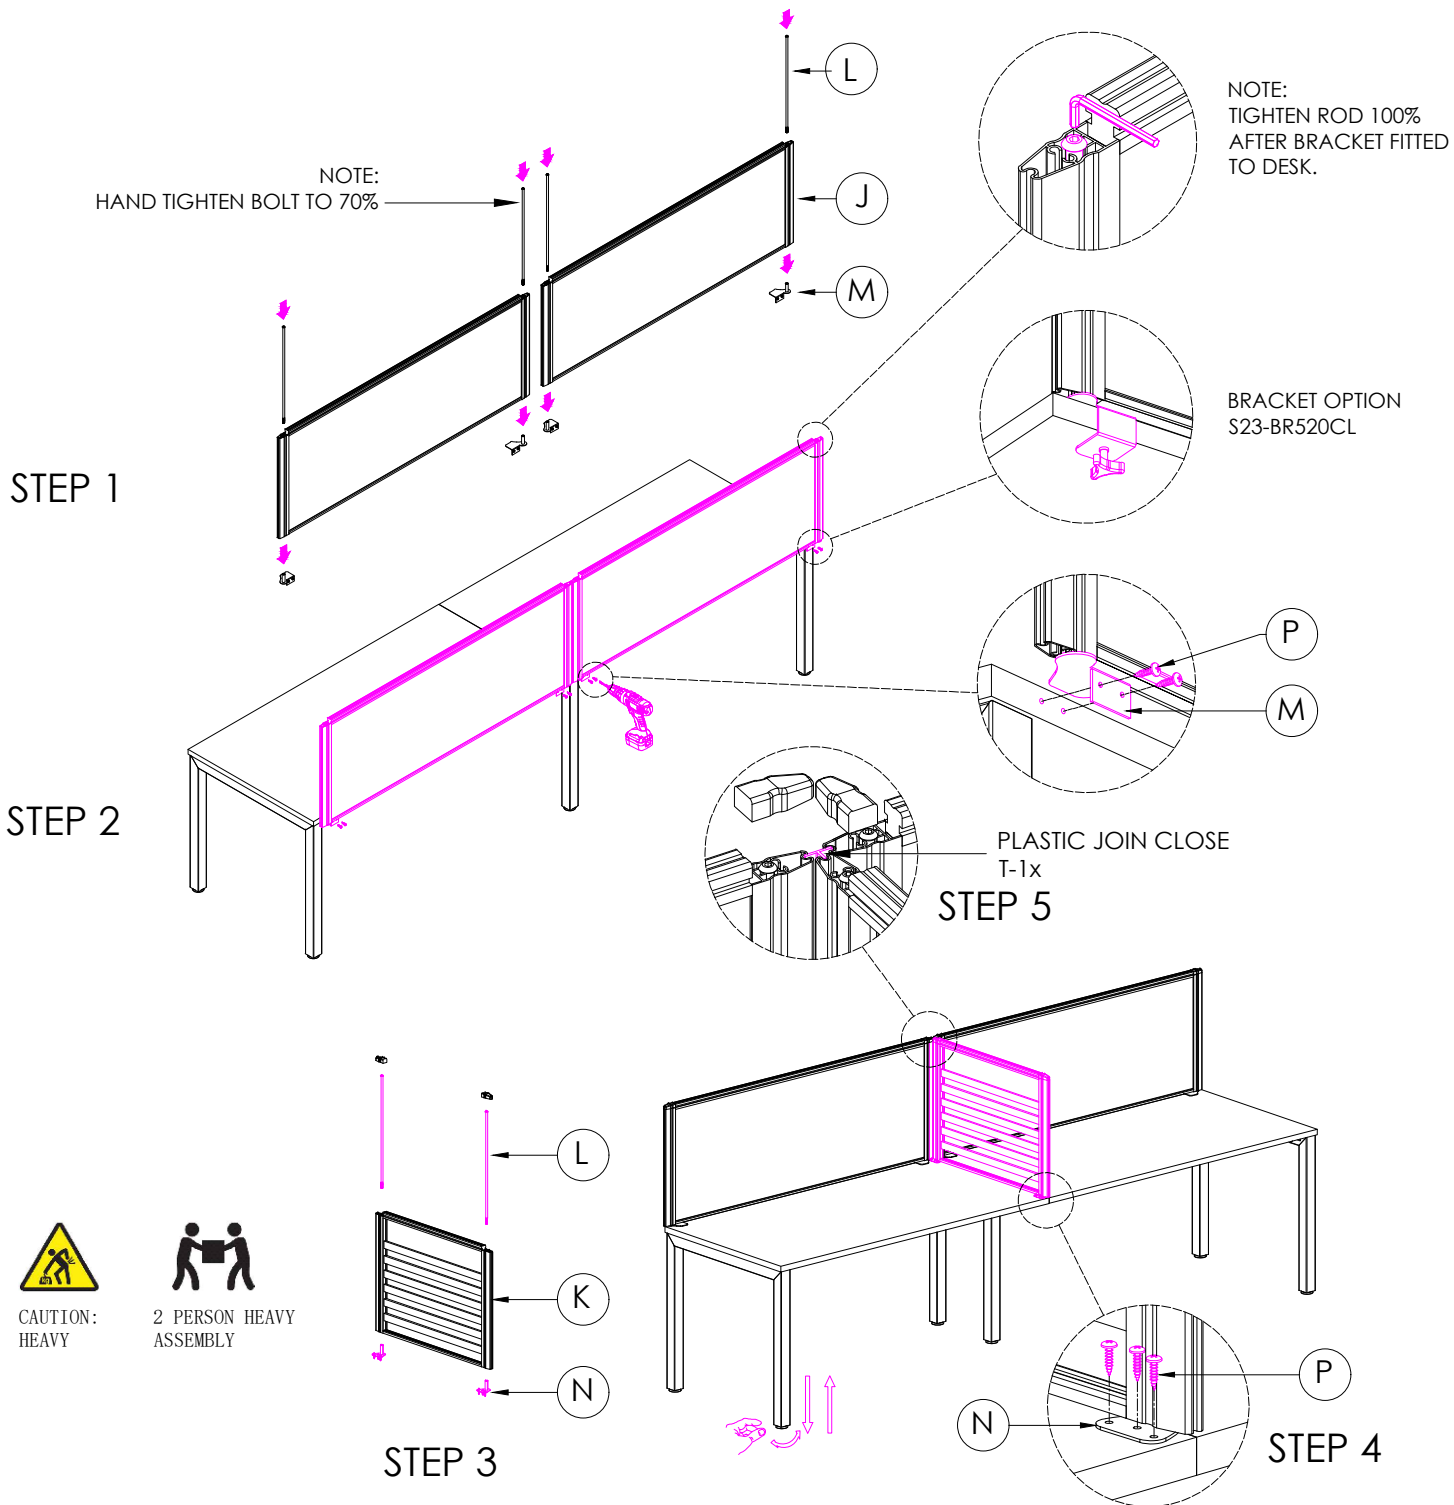

A	VARIOUS SIZES DESKTOP	x2	C	2x ST-LE75	x1	D	ST-INSS (700mm)	x1
B	ST-AB1218 ADJUSTABLE BEAM	x2	F	3mm SPACER	x2	G	M6 x 20mm BUTTON HEAD ALLEN BOLT	x8
E	100mm x 50mm BRACKET	x2						
H	70mm CHIPBOARD SCREW	x10						
I	20mm CHIPBOARD SCREW	x8						

STEP 1

STEP 2

STEP 3

STEP 4

FINISHED

CAUTION:
HEAVY

2 PERSON HEAVY
ASSEMBLY

Office FURNITURE
Brisbane

PRODUCT CODE:
ST-DK157+ST-INS157-2
ASSEMBLY INSTRUCTION-PART 1

ASSEMBLED SIZE:
3000L x 750D x 730H

REMARKS:
ST-INSS + ST-LE75 + ST-AB1218 REV2

Office FURNITURE
Brisbane

J	VARIOUS SIZES  S23 PARTITION	x2	L	 ROD PACKED INSIDE THE PARTITION	x6
K	GLASS / FABRIC  SCREEN	x1	M	S23-BR520SM  BRACKETS	x2
			N	 SL-BR520TM	x2
O	 JOINING STRIP	x1	P	20mm  CHIPBOARD SCREW	x14
			NOTE: CAN USE S23-BR520TM OR S23-BR520CL BRACKETS		

Office FURNITURE
Brisbane

PRODUCT CODE:
SCREEN PARTITION (S23)
ASSEMBLY INSTRUCTION-PART 2

ASSEMBLED SIZE:
VARIOUS SIZES

REMARKS:
-

REV2

Office FURNITURE
Brisbane

Office FURNITURE
Brisbane

PRODUCT CODE:
ST-INSS-CKD V1.0