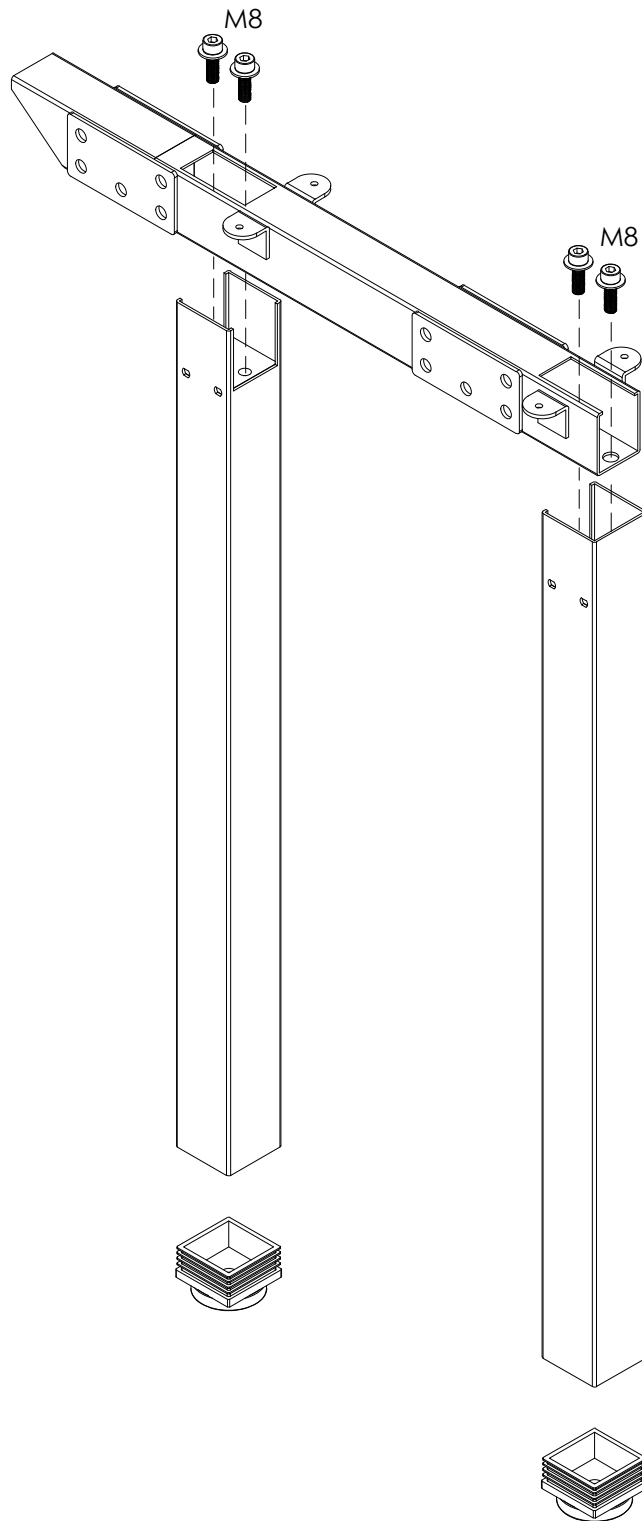

PRODUCT CODE:
ST-DK157+ST-INS157-2
ASSEMBLY INSTRUCTION-PART 1

ASSEMBLED SIZE:
3000L x 750D x 730H

REMARKS:
ST-INSS + ST-LE75 + ST-AB1218 REV2

Office FURNITURE
Brisbane

J	VARIOUS SIZES  S23 PARTITION	x2	L	 ROD PACKED INSIDE THE PARTITION	x6
K	GLASS / FABRIC  SCREEN	x1	M	S23-BR520SM  BRACKETS	x2
			N	 SL-BR520TM	x2
O	 JOINING STRIP	x1	P	20mm  CHIPBOARD SCREW	x14
			NOTE: CAN USE S23-BR520TM OR S23-BR520CL BRACKETS		

Office FURNITURE
Brisbane

PRODUCT CODE:
SCREEN PARTITION (S23)
ASSEMBLY INSTRUCTION-PART 2

ASSEMBLED SIZE:
VARIOUS SIZES

REMARKS:
-

REV2

Office FURNITURE
Brisbane

Office FURNITURE
Brisbane

PRODUCT CODE:
ST-INSS-CKD V1.0

ASSEMBLED SIZE:
-

REMARKS:
Assembly

Office FURNITURE
Brisbane