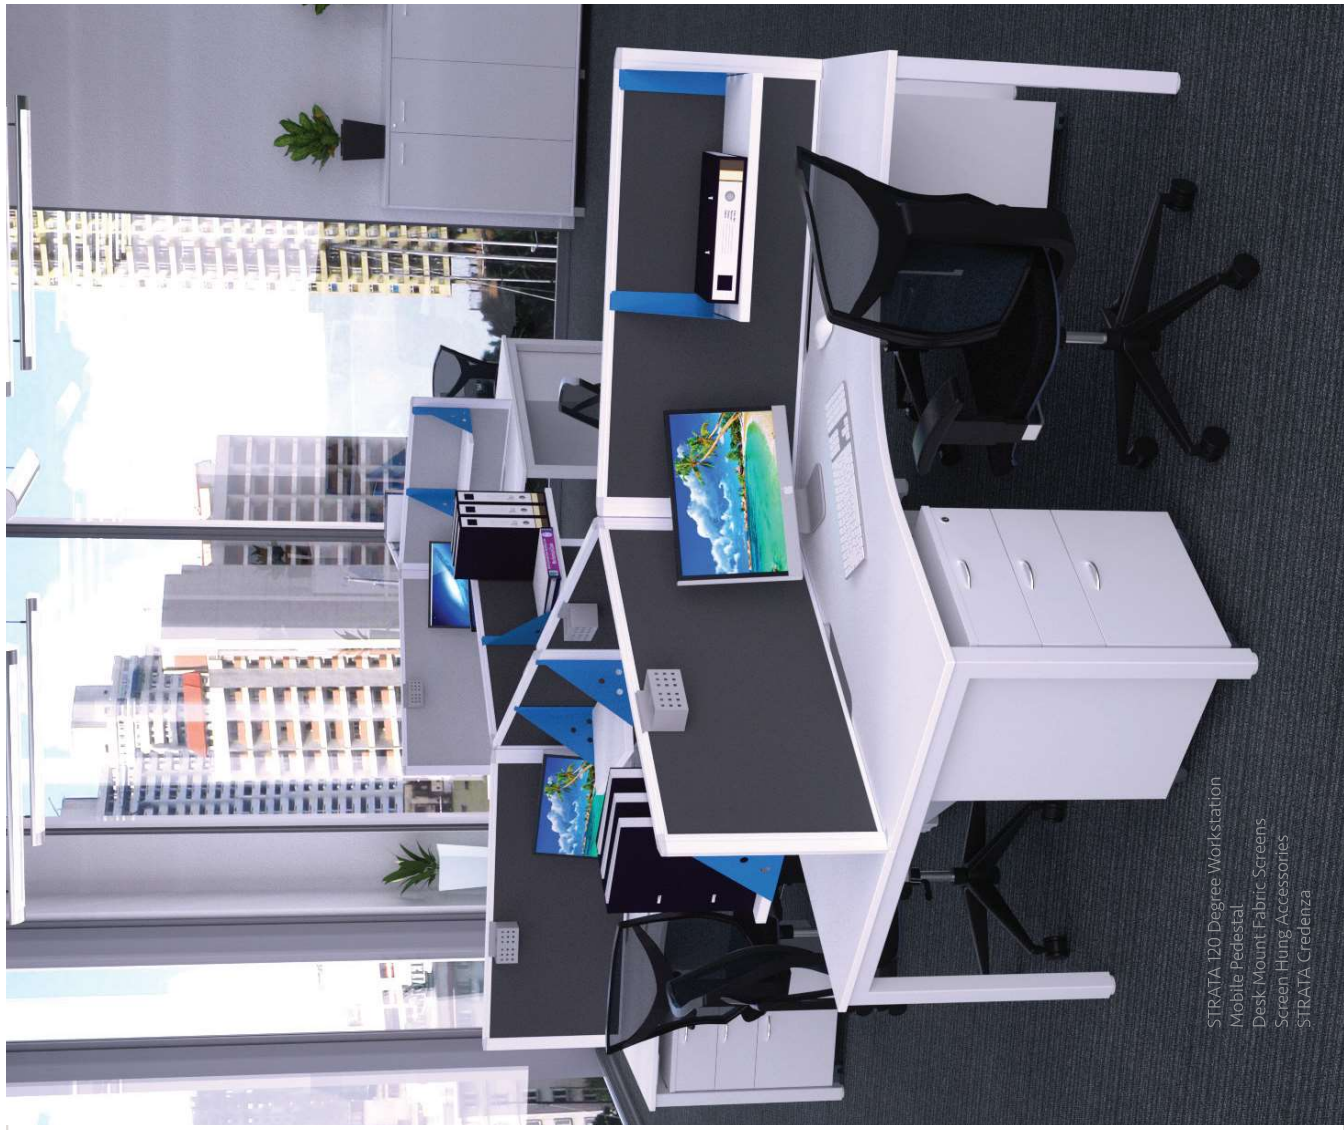

Size	Scalloped
1500 x 1500 x 600	ST=WSX156-4
1800 x 1800 x 600	ST=WSX186-4
1500 x 1500 x 750	ST=WSX157-4
1800 x 1800 x 750	ST=WSX187-4

STRATA CORNER WORKSTATION

Size	Scalloped
1500 x 1500 x 600	ST=WS156
1800 x 1800 x 600	ST=WS186
1500 x 1500 x 750	ST=WS157
1800 x 1800 x 750	ST=WS187

STRATA 120 DEGREE WORKSTATION

Size	Code
1200 x 1200 x 600	ST=H20-3-126
1500 x 1500 x 600	ST=H20-3-156
1200 x 1200 x 750	ST=H20-3-127
1500 x 1500 x 750	ST=H20-3-157

Custom made to order tops
Available with cable port or scallops
(Scallops not standard)

TOP

WHITE

BLACK

FRAME

WHITE

BLACK

WHITE

STRATA 120 Degree Workstation
Mobile Pedestal
Desk Mount Fabric Screens
Screen Hung Accessories
STRATA Credenza