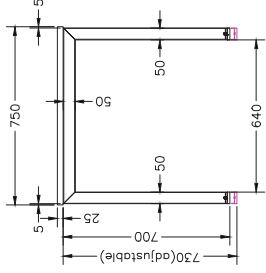

SINGLE INLINE TECHNICAL DRAWING

SINGLE INLINE FRAME COMPONENTS

SIDE VIEW

Size	Code
740W x 700H	ST-LE75

Size	Code
700W x 700H	ST-INSS

Size	Code
1200 - 1800	ST-AB1218
1800 - 2400	ST-AB1824

FRAME

BLACK

WHITE