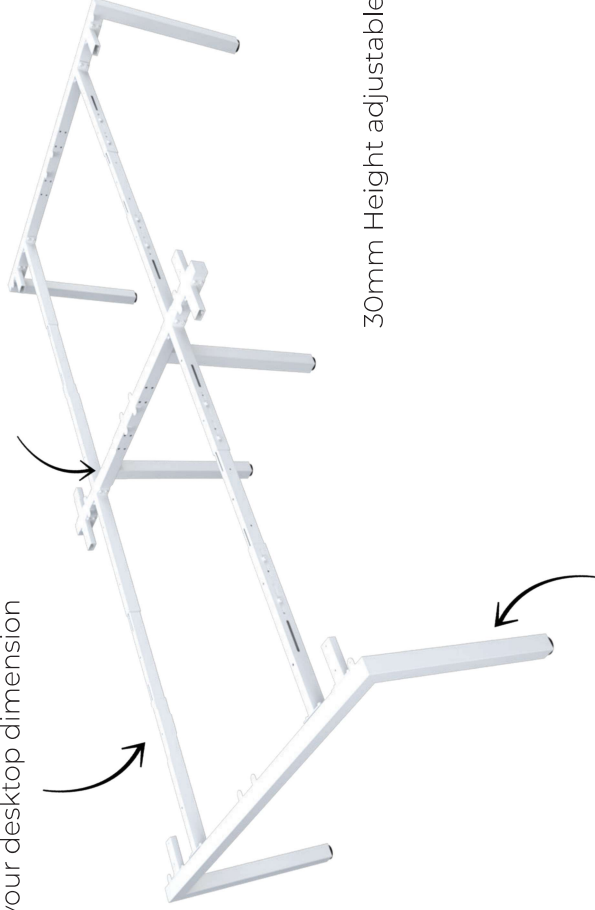

STRATA DESKING

SLEEK LINES CREATE A MODERN AESTHETIC

Ability to easily be linked to more desks to create an inline POD

Telescopic beams to suit your desktop dimension

30mm Height adjustable feet

50 x 50 Powdercoated frames

STRATA DESKING

Sleek lines create a modern aesthetic. STRATA is the ultimate adaptable desk and the perfect addition to any office area. Find the perfect configuration or design to satisfy the needs of your work space. STRATA desks easily link to each other, making the perfect solution for your evolving workspace. The sleek frames create extra room under your desk providing maximum space to vary leg posture throughout the day.

Features

- 25mm tops with Cable Scallops
- 50mm x 50mm White or Black powdercoated steel frames
- 50mm x 30mm thick adjustable beams to suit your desktop dimension
- Recessed shared legs
- Height adjustable feet
- Ability to easily be linked to more desks, either side-by-side, or back-to-back
- 10 Year Warranty