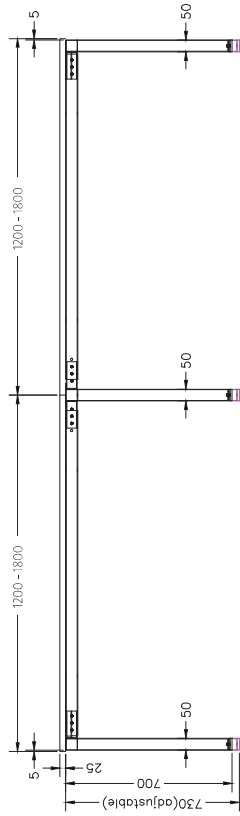

STRATA SINGLE INLINE DESKING

STRATA DOUBLE INLINE DESKING

Size	Scalloped	2 Cable Holes
1200 x 750	ST-INS12A1	ST-DK127*
1500 x 750	ST-INS15A1	ST-DK157**
1800 x 750	ST-INS18A1	ST-DK187**
1800 x 900	-	ST-DK189*
2100 x 750	-	ST-DK217*

Size	Scalloped
1500 x 1500 x 600	ST=WS156
1800 x 1800 x 600	ST=WS186
1500 x 1500 x 750	ST=WS157
1800 x 1800 x 750	ST=WS187

STRATA 120 DEGREE WORKSTATION

Size	Code
1200 x 1200 x 600	ST=H20-3-126
1500 x 1500 x 600	ST=H20-3-156
1200 x 1200 x 750	ST=H20-3-127
1500 x 1500 x 750	ST=H20-3-157

FRONT VIEW

SINGLE INLINE END LEG

Size	Code
740W x 700H	ST-LE75

SINGLE INLINE SHARED LEG

Size	Code
700W x 700H	ST-INSS

ADJUSTABLE BEAM

Size	Code
1200 - 1800	ST-AB1218
1800 - 2400	ST-AB1824

FRAME

BLACK

WHITE

TOP VIEW

ISOMETRIC VIEW

FRONT VIEW

Size	Code
750W x 700H	ST-LE/5

Size	Code
700H	ST-W5L

Size	Code
700H	ST-W5L120