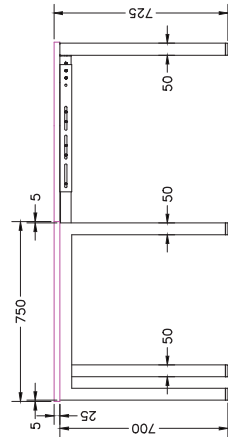

FRONT VIEW

SINGLE INLINE END LEG

Size	Code
740W x 700H	ST-LE75

SINGLE INLINE SHARED LEG

Size	Code
700W x 700H	ST-INSS

ADJUSTABLE BEAM

Size	Code
1200 - 1800	ST-AB1218
1800 - 2400	ST-AB1824

FRAME

BLACK

WHITE

TOP VIEW

ISOMETRIC VIEW

FRONT VIEW

Size	Code
750W x 700H	ST-LE/5

Size	Code
700H	ST-W5L

Size	Code
700H	ST-W5L120