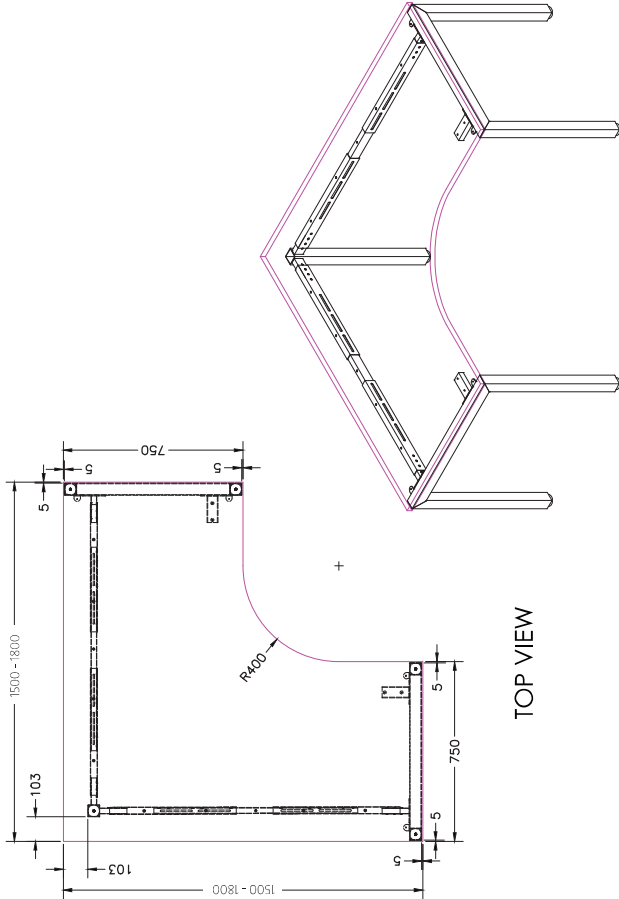

FRONT VIEW

SINGLE INLINE END LEG

Size	Code
740W x 700H	ST-LE75

SINGLE INLINE SHARED LEG

Size	Code
700W x 700H	ST-INSS

ADJUSTABLE BEAM

Size	Code
1200 - 1800	ST-AB1218
1800 - 2400	ST-AB1824

FRAME

BLACK

WHITE

TOP VIEW

ISOMETRIC VIEW

FRONT VIEW

Size	Code
750W x 700H	ST-LE/5

Size	Code
700H	ST-W5L

Size	Code
700H	ST-W5L120