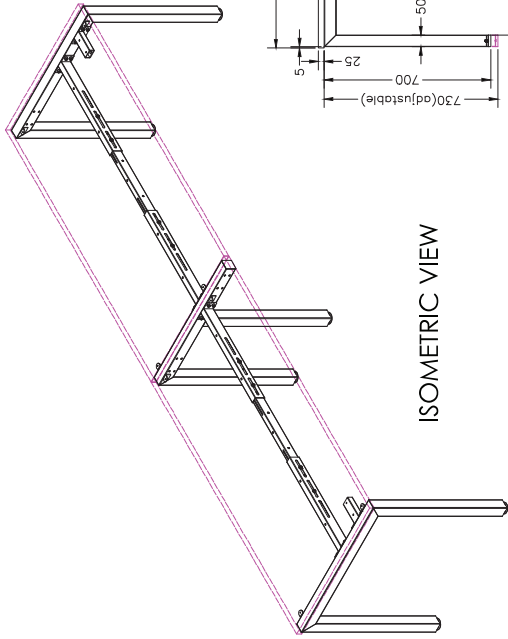

SINGLE INLINE TECHNICAL DRAWING

SINGLE INLINE FRAME COMPONENTS

ISOMETRIC VIEW

SIDE VIEW