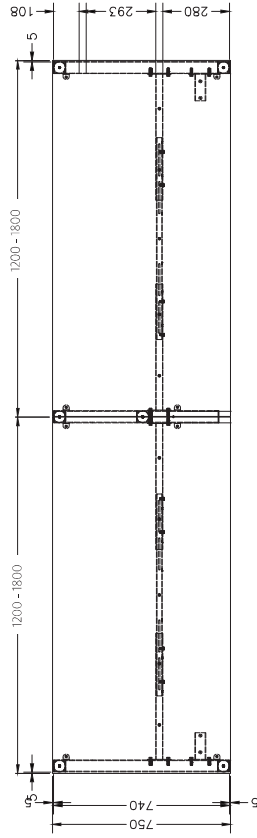

SINGLE INLINE TECHNICAL DRAWING

SINGLE INLINE FRAME COMPONENTS

TOP VIEW

Size	Code
740W x 700H	ST-LE75

Size	Code
700W x 700H	ST-INSS

Size	Code
1200 - 1800	ST-AB1218
1800 - 2400	ST-AB1824

FRAME

BLACK

WHITE