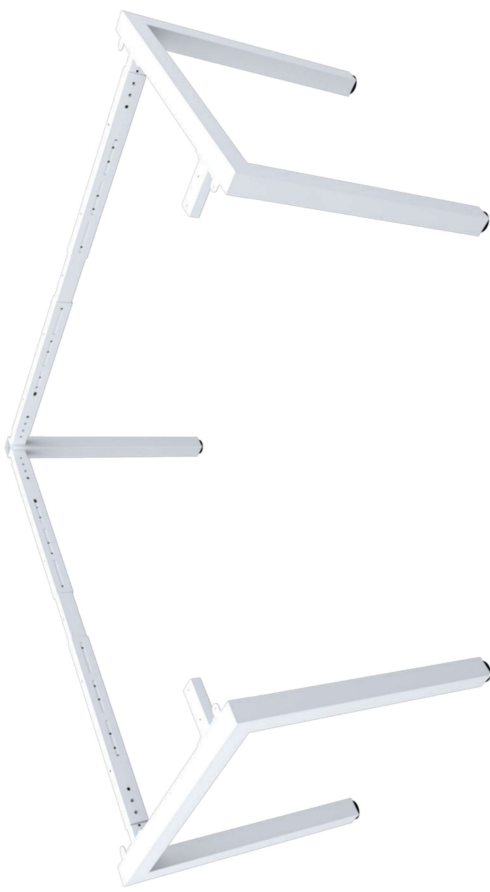

STRATA 120 Degree Workstation
Mobile Pedestal
Desk Mount Fabric Screens
Screen Hung Accessories
STRATA Credenza

SINGLE INLINE TECHNICAL DRAWING

SINGLE INLINE FRAME COMPONENTS

ISOMETRIC VIEW

SIDE VIEW

TOP VIEW

FRONT VIEW

SINGLE INLINE END LEG

Size	Code
740W x 700H	ST-LE75

SINGLE INLINE SHARED LEG

Size	Code
700W x 700H	ST-INSS

ADJUSTABLE BEAM

Size	Code
1200 - 1800	ST-AB1218
1800 - 2400	ST-AB1824

FRAME

BLACK

WHITE

TOP VIEW

ISOMETRIC VIEW

FRONT VIEW

Size	Code
750W x 700H	ST-LE/5

Size	Code
700H	ST-W5L

Size	Code
700H	ST-W5L120