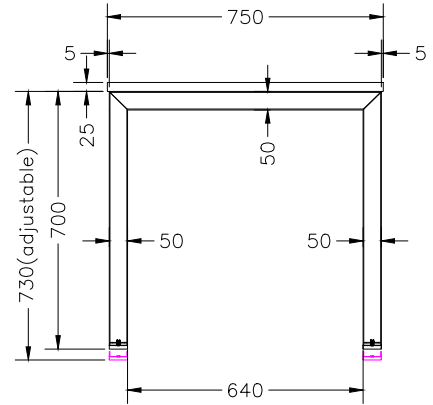

ISOMETRIC VIEW

SIDE VIEW

TOP VIEW

FRONT VIEW

Office FURNITURE
Brisbane

PRODUCT CODE:
ST-DK157+ST-INS157-2

ASSEMBLED SIZE:
3000L x 750D x 730H

REMARKS:
ST-INSS + ST-LE75 + ST-AB1218 REV1