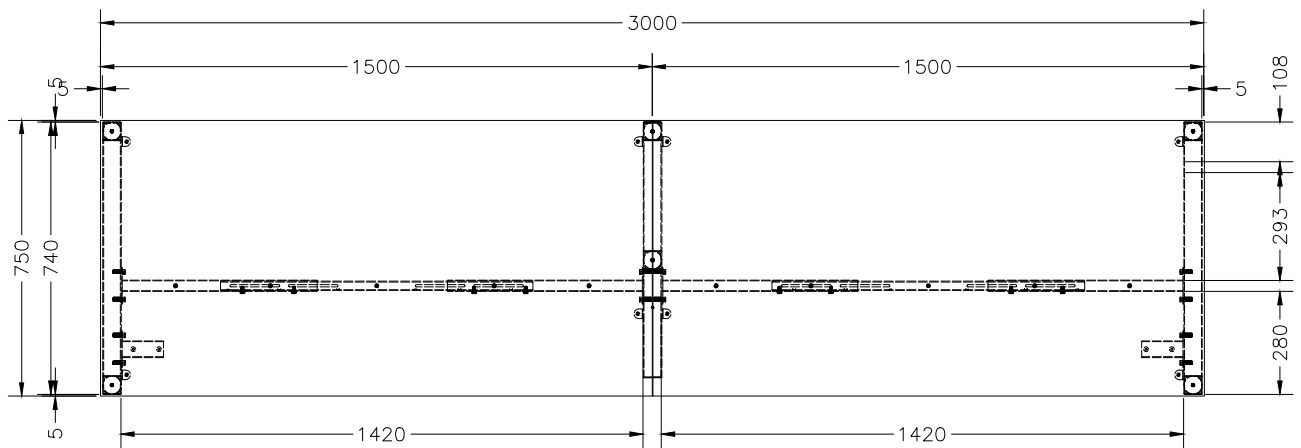

ISOMETRIC VIEW

SIDE VIEW

TOP VIEW

FRONT VIEW

Office FURNITURE
Brisbane

PRODUCT CODE:
ST-DK157+ST-INS157-2

ASSEMBLED SIZE:
3000L x 750D x 730H

REMARKS:
ST-INSS + ST-LE75 + ST-AB1218 REV1