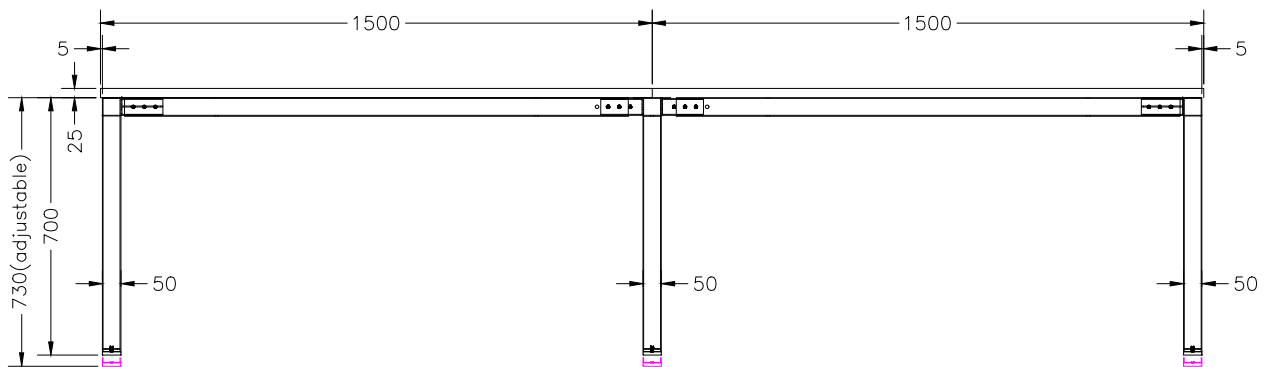

ISOMETRIC VIEW

SIDE VIEW

TOP VIEW

FRONT VIEW

Office FURNITURE
Brisbane

PRODUCT CODE:
ST-DK157+ST-INS157-2

ASSEMBLED SIZE:
3000L x 750D x 730H

REMARKS:
ST-INSS + ST-LE75 + ST-AB1218 REV1