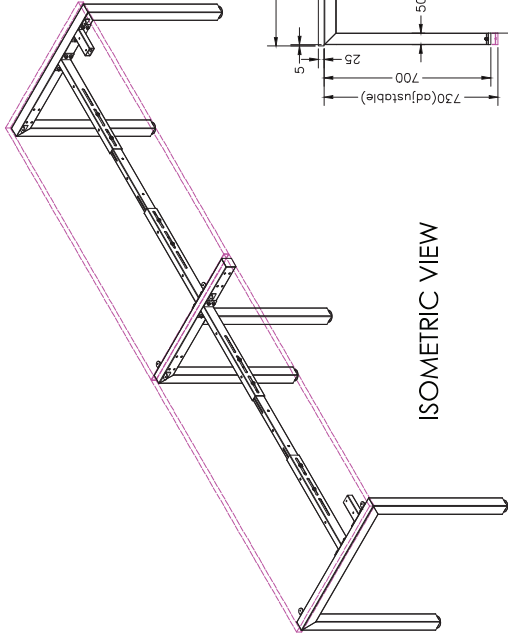

SINGLE INLINE TECHNICAL DRAWING

SINGLE INLINE FRAME COMPONENTS

ISOMETRIC VIEW

SIDE VIEW

TOP VIEW

FRONT VIEW

SINGLE INLINE END LEG

Size	Code
740W x 700H	ST-LE75