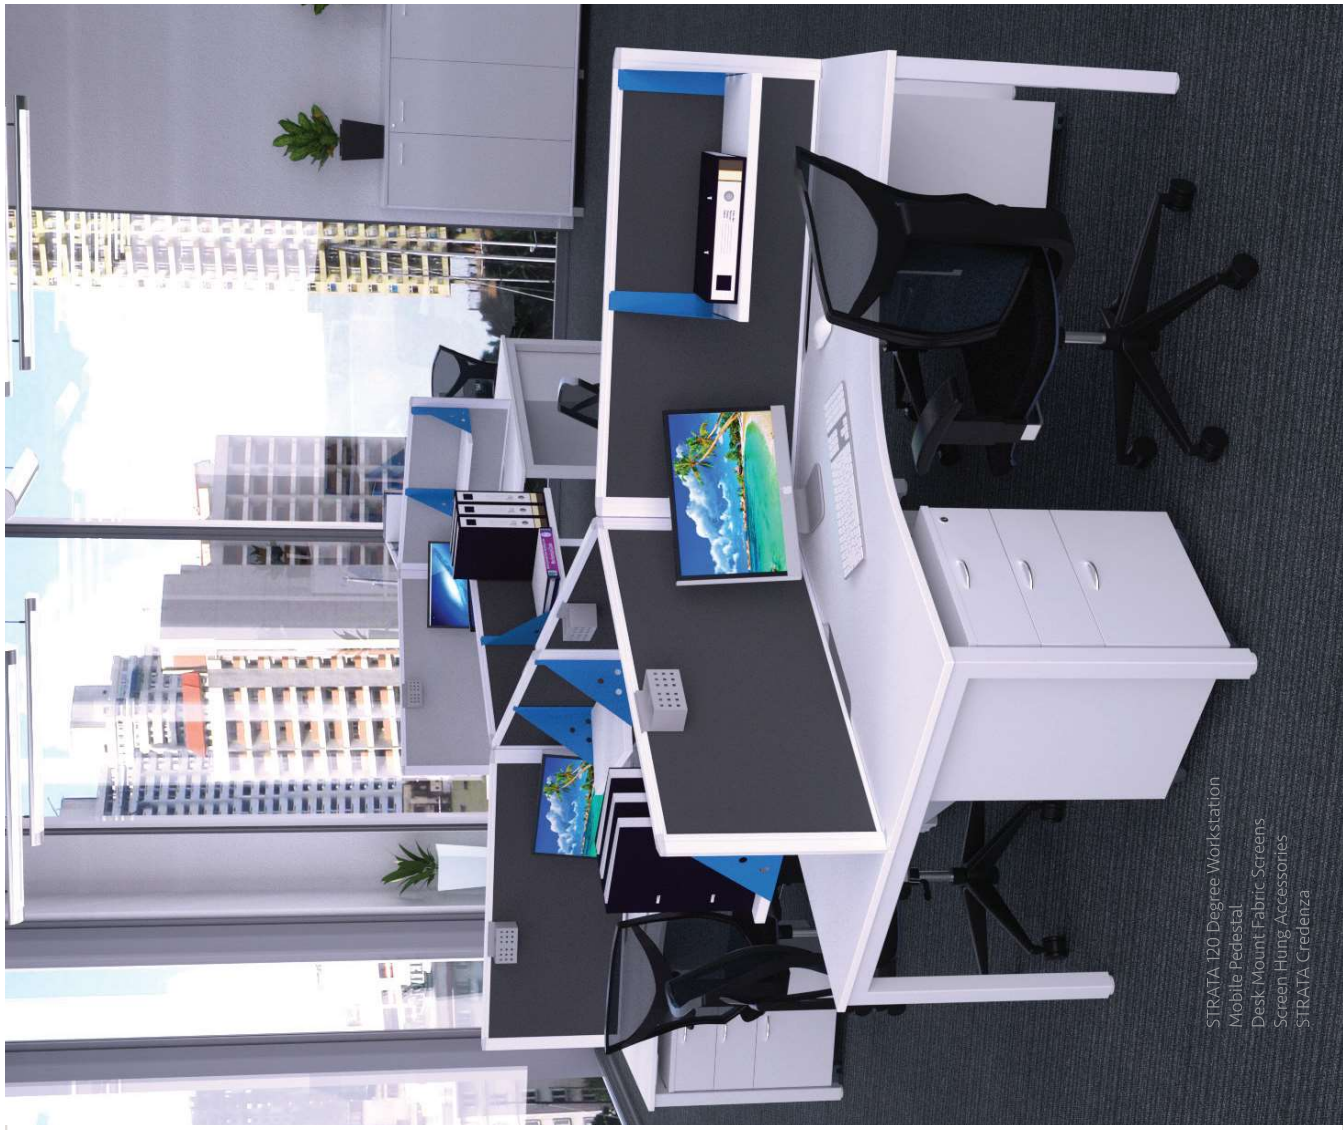

Custom made to order tops  
Available with cable port or scallops  
(Scallops not standard)

TOP

WHITE

WHITE

FRAME

BLACK

WHITE

STRATA 120 Degree Workstation  
Mobile Pedestal  
Desk Mount Fabric Screens  
Screen Hung Accessories  
STRATA Credenza