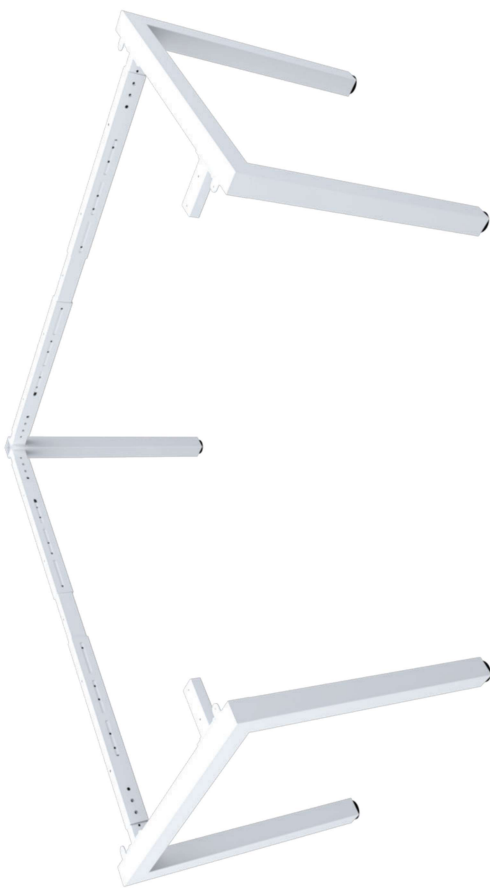

Size	Code
1400W X 700H	ST-INDS

ADJUSTABLE BEAM

Size	Code
1200 - 1800	ST-AB1218
1800 - 2400	ST-AB1824

FRAME

WHITE

BLACK

TOP VIEW

ISOMETRIC VIEW