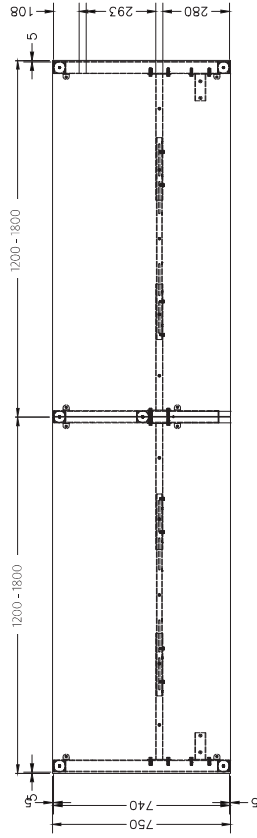

SINGLE INLINE TECHNICAL DRAWING

SINGLE INLINE FRAME COMPONENTS

ISOMETRIC VIEW

SIDE VIEW

TOP VIEW

FRONT VIEW

SINGLE INLINE END LEG

Size	Code
740W x 700H	ST-LE75

SINGLE INLINE SHARED LEG

Size	Code
700W x 700H	ST-INSS

ADJUSTABLE BEAM

Size	Code
1200 - 1800	ST-AB1218
1800 - 2400	ST-AB1824

FRAME

BLACK WHITE

# DOUBLE INLINE FRAME COMPONENTS

ISOMETRIC VIEW

TOP VIEW

SIDE VIEW

FRONT VIEW

DOUBLE INLINE END LEG

Size	Code
1490W X 700H	ST-LE15

DOUBLE INLINE SHARED LEG

Size	Code
1400W X 700H	ST-INDS

ADJUSTABLE BEAM

Size	Code
1200 - 1800	ST-AB1218
1800 - 2400	ST-AB1824

FRAME

WHITE

BLACK

TOP VIEW

ISOMETRIC VIEW