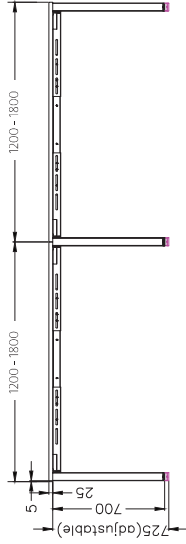

SINGLE INLINE TECHNICAL DRAWING

SINGLE INLINE FRAME COMPONENTS

ISOMETRIC VIEW

SIDE VIEW

TOP VIEW

FRONT VIEW

SINGLE INLINE END LEG

Size	Code
740W x 700H	ST-LE75

# DOUBLE INLINE TECHNICAL DRAWING

# DOUBLE INLINE FRAME COMPONENTS

ISOMETRIC VIEW

TOP VIEW

SIDE VIEW

FRONT VIEW

DOUBLE INLINE END LEG

Size	Code
1490W X 700H	ST-LE15

DOUBLE INLINE SHARED LEG

Size	Code
1400W X 700H	ST-INDS

ADJUSTABLE BEAM

Size	Code
1200 - 1800	ST-AB1218
1800 - 2400	ST-AB1824

FRAME

WHITE

BLACK

TOP VIEW

ISOMETRIC VIEW