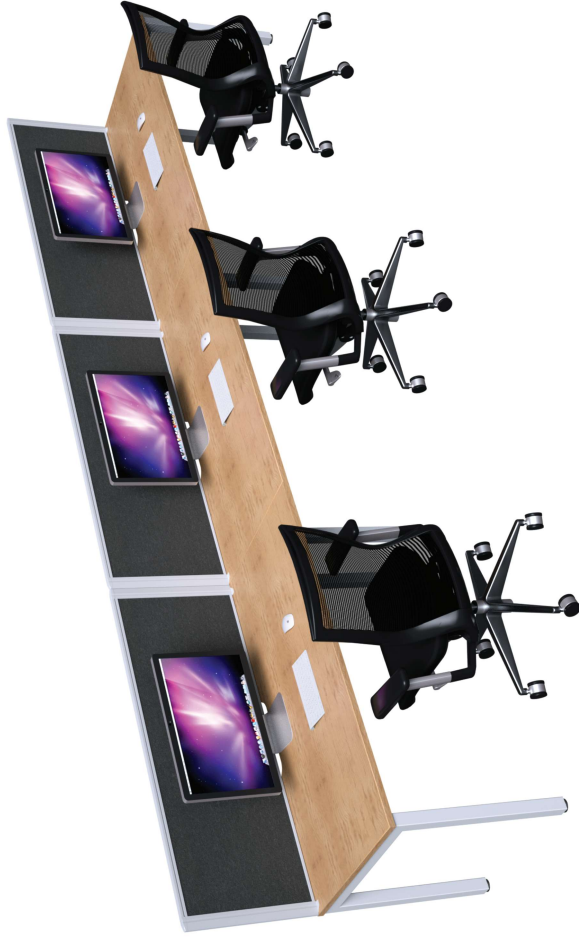

STRATA SINGLE INLINE DESKING

STRATA DOUBLE INLINE DESKING

1 PERSON SINGLE SIDED

Size	Scalloped	2 Cable Holes
1200 x 750	ST-INS12A1	ST-DK127*
1500 x 750	ST-INS15A1	ST-DK157**
1800 x 750	ST-INS18A1	ST-DK187**
1800 x 900	-	ST-DK189*
2100 x 750	-	ST-DK217*

2 PERSON SINGLE SIDED

Size	Scalloped
1200 x 750	ST-INS12F-2
1500 x 750	ST-INS15F-2
1800 x 750	ST-INS18F-2

3 PERSON SINGLE SIDED

Size	Scalloped
1200 x 750	ST-INS12F-3
1500 x 750	ST-INS15F-3
1800 x 750	ST-INS18F-3

4 PERSON SINGLE SIDED

Size	Scalloped
1200 x 750	ST-INS12F-4
1500 x 750	ST-INS15F-4
1800 x 750	ST-INS18F-4

2 PERSON DOUBLE SIDED

Size	Scalloped
1200 x 750	ST-IND12F-2
1500 x 750	ST-IND15F-2
1800 x 750	ST-IND18F-2

4 PERSON DOUBLE SIDED

Size	Scalloped
1200 x 750	ST-IND12F-4
1500 x 750	ST-IND15F-4
1800 x 750	ST-IND18F-4

6 PERSON DOUBLE SIDED

Size	Scalloped
1200 x 750	ST-IND12F-6
1500 x 750	ST-IND15F-6
1800 x 750	ST-IND18F-6

8 PERSON DOUBLE SIDED

Size	Scalloped
1200 x 750	ST-IND12F-8
1500 x 750	ST-IND15F-8
1800 x 750	ST-IND18F-8

TOP

FRAME

TOP

FRAME