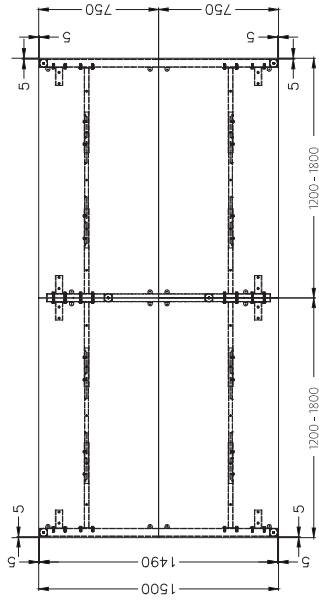

SINGLE INLINE TECHNICAL DRAWING

SINGLE INLINE FRAME COMPONENTS

ISOMETRIC VIEW

SIDE VIEW

TOP VIEW

FRONT VIEW

SINGLE INLINE END LEG

Size	Code
740W x 700H	ST-LE75

SINGLE INLINE SHARED LEG

Size	Code
700W x 700H	ST-INSS

ADJUSTABLE BEAM

Size	Code
1200 - 1800	ST-AB1218
1800 - 2400	ST-AB1824

FRAME

BLACK WHITE

# DOUBLE INLINE TECHNICAL DRAWING

# DOUBLE INLINE FRAME COMPONENTS

ISOMETRIC VIEW

TOP VIEW

SIDE VIEW

FRONT VIEW

DOUBLE INLINE END LEG

Size	Code
1490W X 700H	ST-LE15

DOUBLE INLINE SHARED LEG