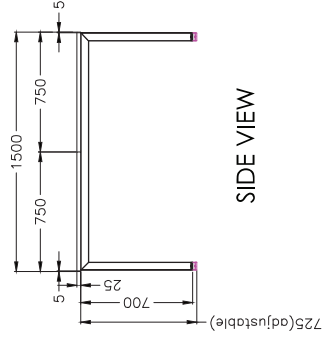

# DOUBLE INLINE TECHNICAL DRAWING

# DOUBLE INLINE FRAME COMPONENTS

ISOMETRIC VIEW

TOP VIEW

SIDE VIEW

FRONT VIEW

DOUBLE INLINE END LEG

Size	Code
1490W X 700H	ST-LE15

DOUBLE INLINE SHARED LEG

Size	Code
1400W X 700H	ST-INDS

ADJUSTABLE BEAM

Size	Code
1200 - 1800	ST-AB1218
1800 - 2400	ST-AB1824

FRAME

WHITE

BLACK

TOP VIEW

ISOMETRIC VIEW