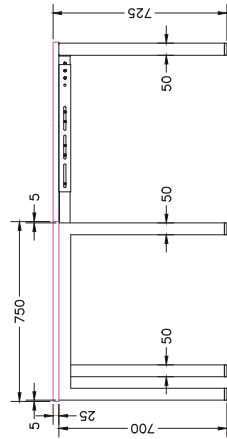

# DOUBLE INLINE FRAME COMPONENTS

ISOMETRIC VIEW

TOP VIEW

SIDE VIEW

FRONT VIEW

DOUBLE INLINE END LEG

Size	Code
1490W X 700H	ST-LE15

DOUBLE INLINE SHARED LEG

Size	Code
1400W X 700H	ST-INDS

ADJUSTABLE BEAM

Size	Code
1200 - 1800	ST-AB1218
1800 - 2400	ST-AB1824

FRAME

WHITE

BLACK

TOP VIEW

ISOMETRIC VIEW

## GLASS DESK MOUNT SCREEN

Size	Code
750L x 520H*	S23-GE752
750L x 520H	SI-GE752
1200L x 520H	SI-GE1252
1500L x 520H	SI-GE155
1800L x 520H	SI-GE1852

\*With Frame

GLASS