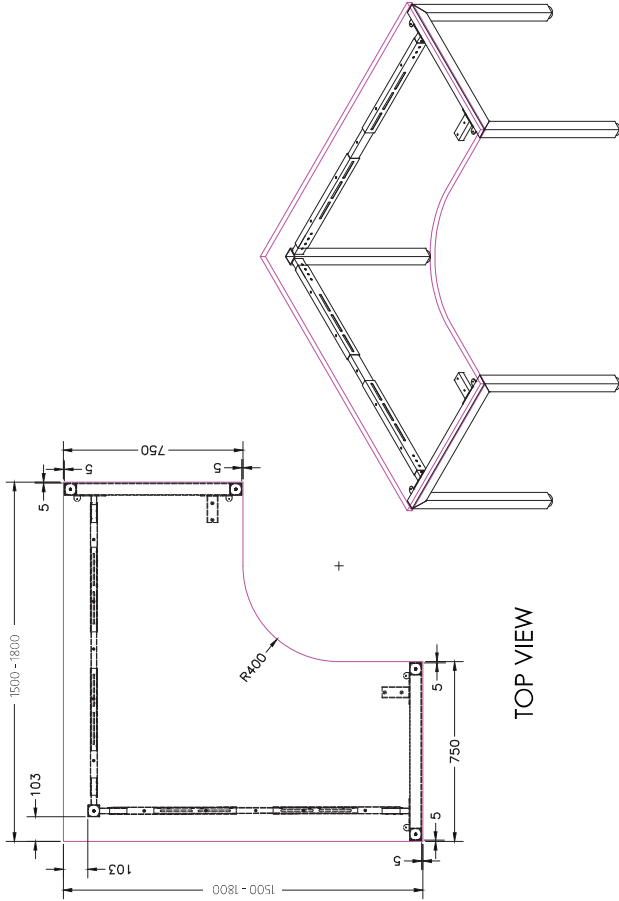

# DOUBLE INLINE FRAME COMPONENTS

ISOMETRIC VIEW

TOP VIEW

SIDE VIEW

FRONT VIEW

DOUBLE INLINE END LEG

Size	Code
1490W X 700H	ST-LE15

DOUBLE INLINE SHARED LEG

Size	Code
1400W X 700H	ST-INDS

ADJUSTABLE BEAM

Size	Code
1200 - 1800	ST-AB1218
1800 - 2400	ST-AB1824

FRAME

WHITE

BLACK

TOP VIEW

ISOMETRIC VIEW