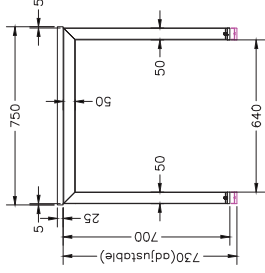

Size	Scalloped
1500 x 1500 x 600	ST=WS156
1800 x 1800 x 600	ST=WS186
1500 x 1500 x 750	ST=WS157
1800 x 1800 x 750	ST=WS187

STRATA 120 DEGREE WORKSTATION

Size	Code
1200 x 1200 x 600	ST=H20-3-126
1500 x 1500 x 600	ST=H20-3-156
1200 x 1200 x 750	ST=H20-3-127
1500 x 1500 x 750	ST=H20-3-157

SINGLE INLINE TECHNICAL DRAWING

SINGLE INLINE FRAME COMPONENTS

ISOMETRIC VIEW

SIDE VIEW

TOP VIEW

FRONT VIEW

SINGLE INLINE END LEG

Size	Code
740W x 700H	ST-LE75