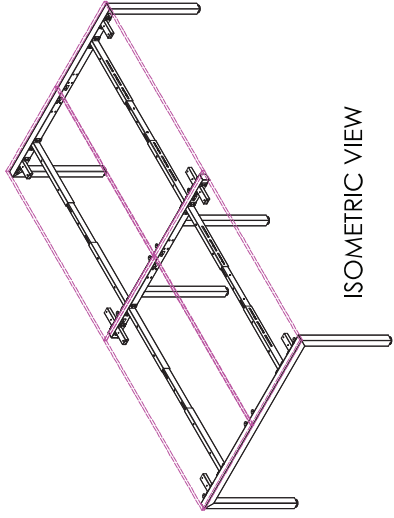

DOUBLE INLINE TECHNICAL DRAWING

DOUBLE INLINE FRAME COMPONENTS

ISOMETRIC VIEW