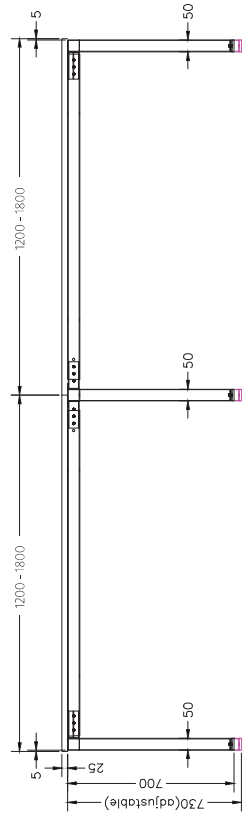

## 1 PERSON SINGLE SIDED

Size	Scalloped	2 Cable Holes
1200 x 750	ST-INS12A1	ST-DK127*
1500 x 750	ST-INS15A1	ST-DK157**
1800 x 750	ST-INS18A1	ST-DK187**
1800 x 900	-	ST-DK189*
2100 x 750	-	ST-DK217*

\*Available in Beech and White tops only  
 \*\*Available in Beech, White, Maple and Cherry tops only

SINGLE INLINE TECHNICAL DRAWING

SINGLE INLINE FRAME COMPONENTS

ISOMETRIC VIEW

SIDE VIEW

TOP VIEW

FRONT VIEW

SINGLE INLINE END LEG

Size	Code
740W x 700H	ST-LE75

SINGLE INLINE SHARED LEG

Size	Code
700W x 700H	ST-INSS

ADJUSTABLE BEAM

Size	Code
1200 - 1800	ST-AB1218
1800 - 2400	ST-AB1824

FRAME

BLACK WHITE

# DOUBLE INLINE FRAME COMPONENTS

ISOMETRIC VIEW

TOP VIEW

SIDE VIEW

FRONT VIEW

DOUBLE INLINE END LEG

Size	Code
1490W X 700H	ST-LE15

DOUBLE INLINE SHARED LEG