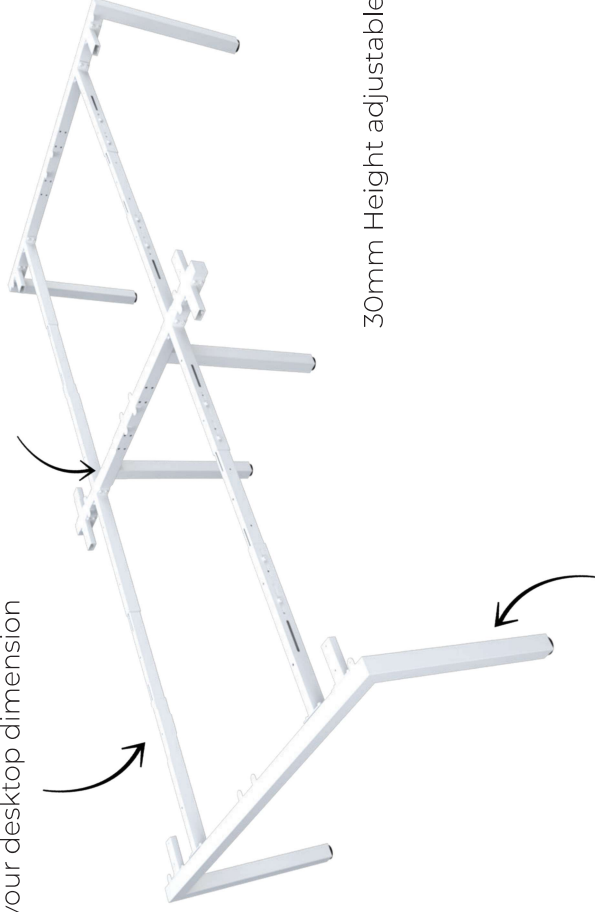

# STRATA DESKING

SLEEK LINES CREATE A MODERN AESTHETIC

Ability to easily be linked to more desks to create an inline POD

Telescopic beams to suit your desktop dimension

30mm Height adjustable feet

50 x 50 Powdercoated frames

## STRATA DESKING

Sleek lines create a modern aesthetic. STRATA is the ultimate adaptable desk and the perfect addition to any office area. Find the perfect configuration or design to satisfy the needs of your work space. STRATA desks easily link to each other, making the perfect solution for your evolving workspace. The sleek frames create extra room under your desk providing maximum space to vary leg posture throughout the day.

### Features

- 25mm tops with Cable Scallops
- 50mm x 50mm White or Black powdercoated steel frames
- 50mm x 30mm thick adjustable beams to suit your desktop dimension
- Recessed shared legs
- Height adjustable feet
- Ability to easily be linked to more desks, either side-by-side, or back-to-back
- 10 Year Warranty