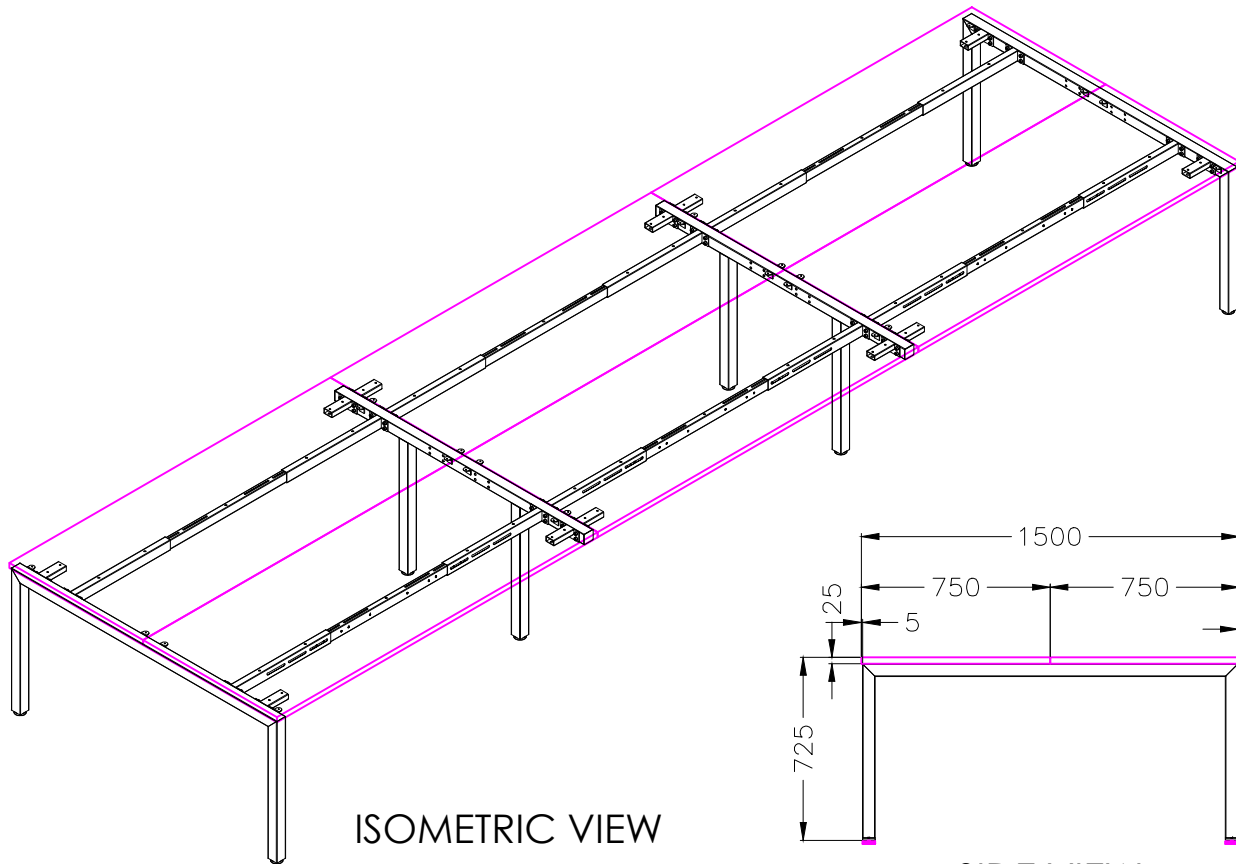

ISOMETRIC VIEW

SIDE VIEW

TOP VIEW

FRONT VIEW

Office FURNITURE
Brisbane

PRODUCT CODE:
ST-DK157+ST-IND157-6

ASSEMBLED SIZE:
4500L x 1500D x 730H

REMARKS:
ST-INDS + ST-LE15 + ST-AB1218

Office FURNITURE
Brisbane

ISOMETRIC VIEW

SIDE VIEW

TOP VIEW

FRONT VIEW

Office FURNITURE
Brisbane

PRODUCT CODE:
ST-DK187+ST-IND187-6

ASSEMBLED SIZE:
5400L x 1500D x 730H