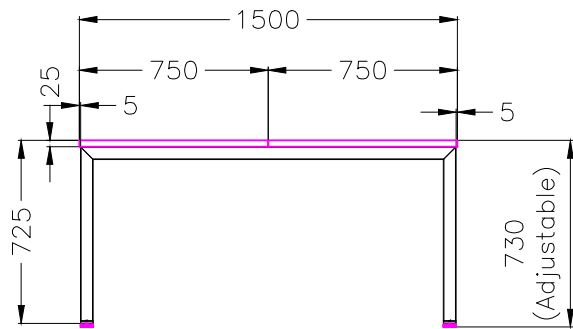

ISOMETRIC VIEW

SIDE VIEW

TOP VIEW

FRONT VIEW

Office FURNITURE
Brisbane

PRODUCT CODE:
ST-DK157+ST-IND157-6

ASSEMBLED SIZE:
4500L x 1500D x 730H

REMARKS:
ST-INDS + ST-LE15 + ST-AB1218

Office FURNITURE
Brisbane

ISOMETRIC VIEW

SIDE VIEW

TOP VIEW

FRONT VIEW

Office FURNITURE
Brisbane

PRODUCT CODE:
ST-DK187+ST-IND187-6

ASSEMBLED SIZE:
5400L x 1500D x 730H