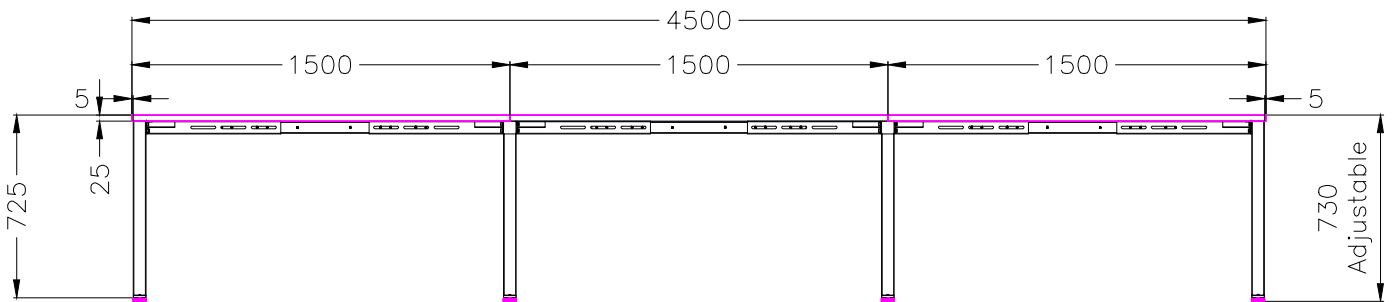

ISOMETRIC VIEW

SIDE VIEW

TOP VIEW

FRONT VIEW

Office FURNITURE
Brisbane

PRODUCT CODE:
ST-DK157+ST-IND157-6

ASSEMBLED SIZE:
4500L x 1500D x 730H

REMARKS:
ST-INDS + ST-LE15 + ST-AB1218

Office FURNITURE
Brisbane

ISOMETRIC VIEW

SIDE VIEW

TOP VIEW

FRONT VIEW

Office FURNITURE
Brisbane

PRODUCT CODE:
ST-DK187+ST-IND187-6

ASSEMBLED SIZE:
5400L x 1500D x 730H