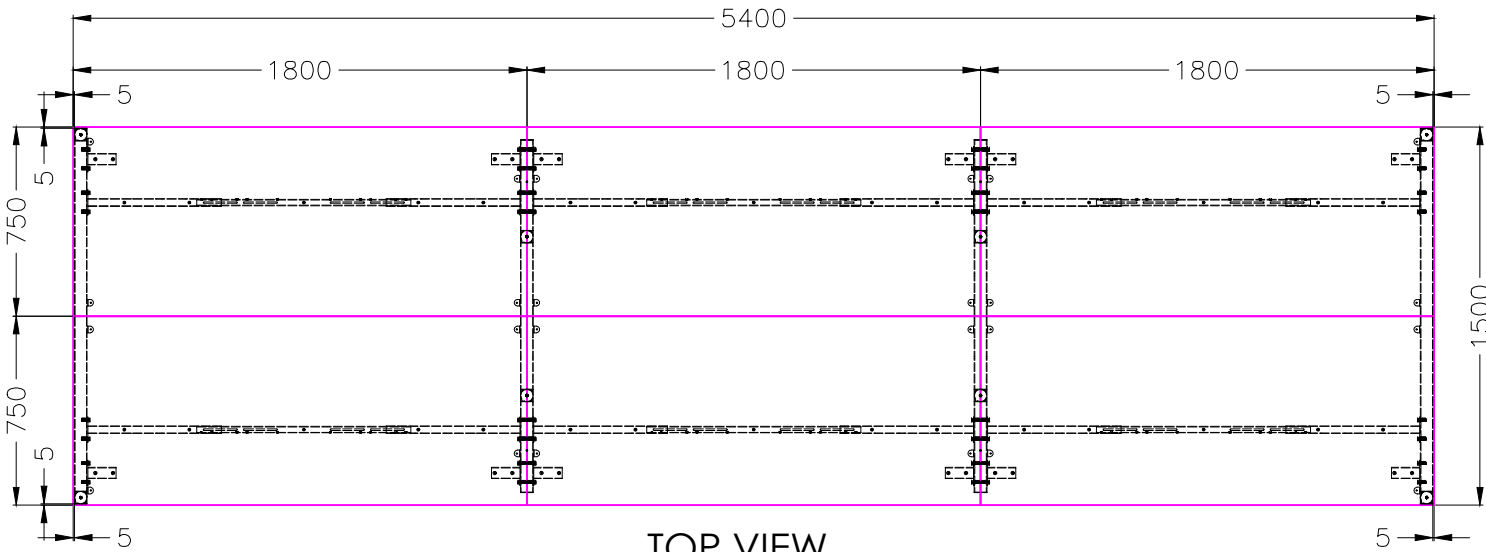

ISOMETRIC VIEW

SIDE VIEW

TOP VIEW

FRONT VIEW

Office FURNITURE
Brisbane

PRODUCT CODE:
ST-DK157+ST-IND157-6

ASSEMBLED SIZE:
4500L x 1500D x 730H

REMARKS:
ST-INDS + ST-LE15 + ST-AB1218

Office FURNITURE
Brisbane

ISOMETRIC VIEW

SIDE VIEW

TOP VIEW

FRONT VIEW

Office FURNITURE
Brisbane

PRODUCT CODE:
ST-DK187+ST-IND187-6

ASSEMBLED SIZE:
5400L x 1500D x 730H