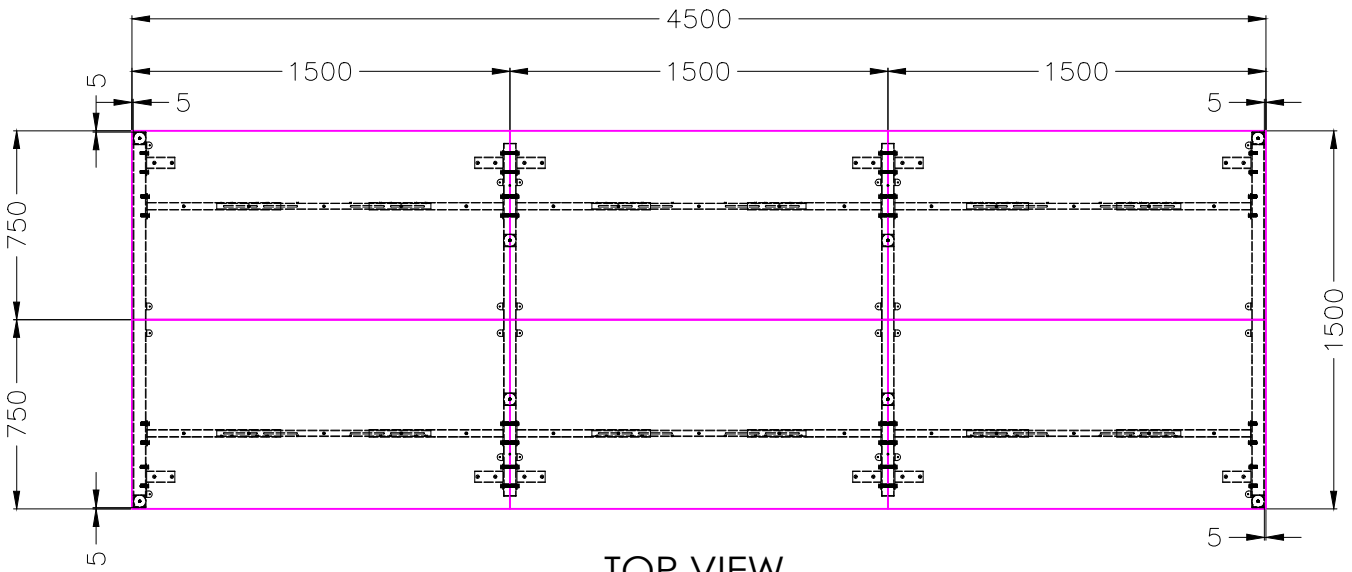

ISOMETRIC VIEW

SIDE VIEW

TOP VIEW

FRONT VIEW

Office FURNITURE
Brisbane

PRODUCT CODE:
ST-DK157+ST-IND157-6

ASSEMBLED SIZE:
4500L x 1500D x 730H

REMARKS:
ST-INDS + ST-LE15 + ST-AB1218

Office FURNITURE
Brisbane

ISOMETRIC VIEW

SIDE VIEW

TOP VIEW

FRONT VIEW

Office FURNITURE
Brisbane

PRODUCT CODE:
ST-DK187+ST-IND187-6

ASSEMBLED SIZE:
5400L x 1500D x 730H