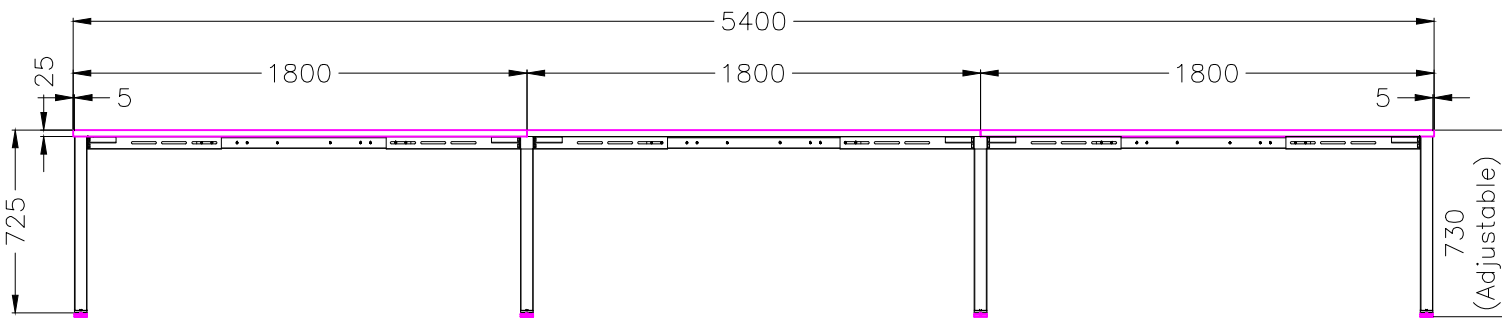

ISOMETRIC VIEW

SIDE VIEW

TOP VIEW

FRONT VIEW

Office FURNITURE
Brisbane

PRODUCT CODE:
ST-DK157+ST-IND157-6

ASSEMBLED SIZE:
4500L x 1500D x 730H

REMARKS:
ST-INDS + ST-LE15 + ST-AB1218

Office FURNITURE
Brisbane

ISOMETRIC VIEW

SIDE VIEW

TOP VIEW

FRONT VIEW

Office FURNITURE
Brisbane

PRODUCT CODE:
ST-DK187+ST-IND187-6

ASSEMBLED SIZE:
5400L x 1500D x 730H