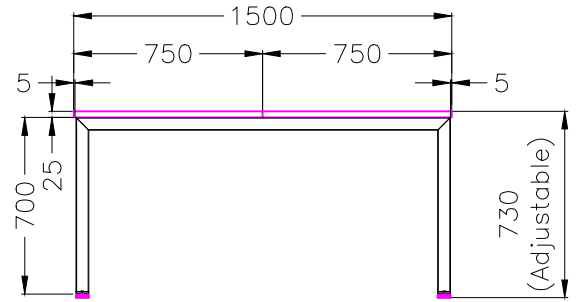

ISOMETRIC VIEW

SIDE VIEW

TOP VIEW

FRONT VIEW

Office FURNITURE
Brisbane

PRODUCT CODE:
ST-DK157+ST-IND157-6

ASSEMBLED SIZE:
4500L x 1500D x 730H

REMARKS:
ST-INDS + ST-LE15 + ST-AB1218

Office FURNITURE
Brisbane

ISOMETRIC VIEW

SIDE VIEW

TOP VIEW

FRONT VIEW

Office FURNITURE
Brisbane

PRODUCT CODE:
ST-DK187+ST-IND187-6

ASSEMBLED SIZE:
5400L x 1500D x 730H