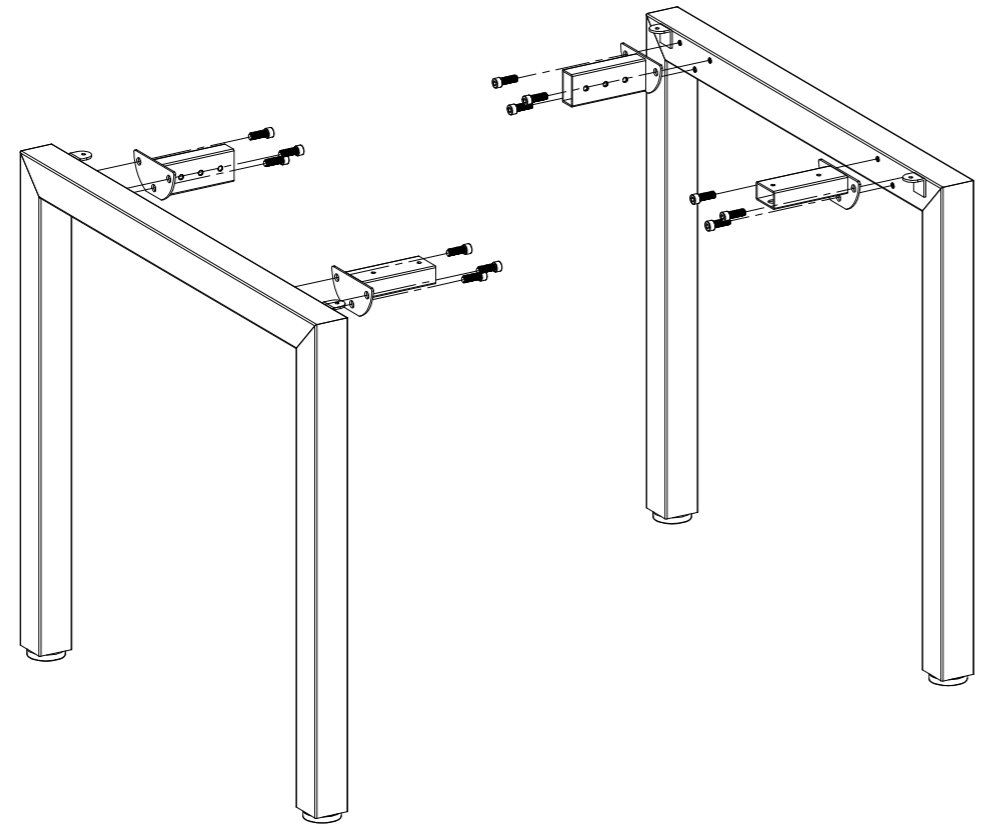

PRODUCT CODE:  
ST-WS157  
ASSEMBLY INSTRUCTION

ASSEMBLED SIZE:  
1500L x 1500D x 730H

REMARKS:  
WST15157 +  
ST-LE75 + ST-AB1218 + ST-WSCL

Office FURNITURE  
Brisbane

A		x1	B		x1	C		x2
D		x1				E		x16
F		x10	G		x4	H		x2

STEP 1

STEP 2

STEP 2

TOP VIEW

STEP 3

STEP 4

CAUTION:  
HEAVY

2 PERSON HEAVY  
ASSEMBLY

Office FURNITURE  
Brisbane

PRODUCT CODE: ST-WS187  
ASSEMBLY INSTRUCTION  
ASSEMBLED SIZE:  
1800L x 1800D x 725H

REMARKS:  
WST18187 + ST-LE75 + ST-AB1218  
Office FURNITURE  
Brisbane