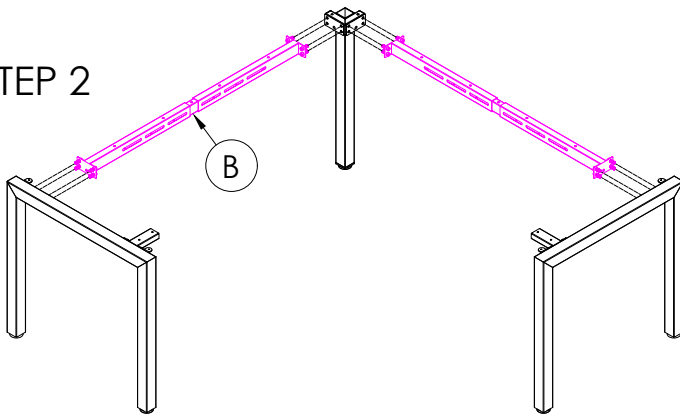

A	VARIOUS SIZES DESKTOP	x1	C	 2x LP-LE75	x1	D	M6 x 20mm BUTTON HEAD ALLEN BOLT	x8
B	ST-AB1218 ADJUSTABLE BEAM	x2				E	70mm CHIPBOARD SCREW	x10
F	100mm x 50mm BRACKET	x2	G	 3mm SPACER	x2	H	25mm CHIPBOARD SCREW	x4
I	 ST-WSCL	x1						

STEP 1

STEP 2

STEP 4

STEP 3

FINAL

CAUTION:
HEAVY

2 PERSON HEAVY
ASSEMBLY

Office FURNITURE
Brisbane

PRODUCT CODE:
ST-WS157
ASSEMBLY INSTRUCTION

ASSEMBLED SIZE:
1500L x 1500D x 730H

REMARKS:
WST15157 +
ST-LE75 + ST-AB1218 + ST-WSCL

Office FURNITURE
Brisbane