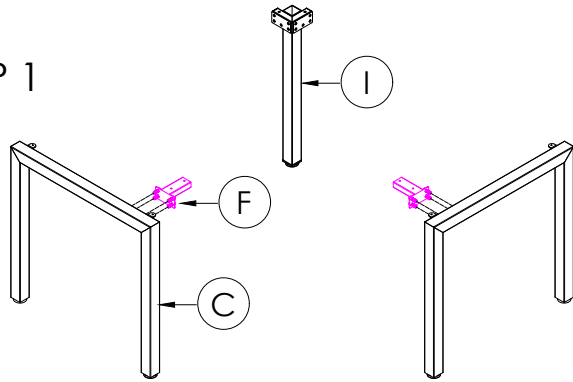

A	VARIOUS SIZES DESKTOP	x1	C	 2x LP-LE75	x1	D	M6 x 20mm BUTTON HEAD ALLEN BOLT	x8
B	ST-AB1218 ADJUSTABLE BEAM	x2				E	70mm CHIPBOARD SCREW	x10
F	100mm x 50mm BRACKET	x2	G	 3mm SPACER	x2	H	25mm CHIPBOARD SCREW	x4
I	 ST-WSCL	x1						

STEP 1