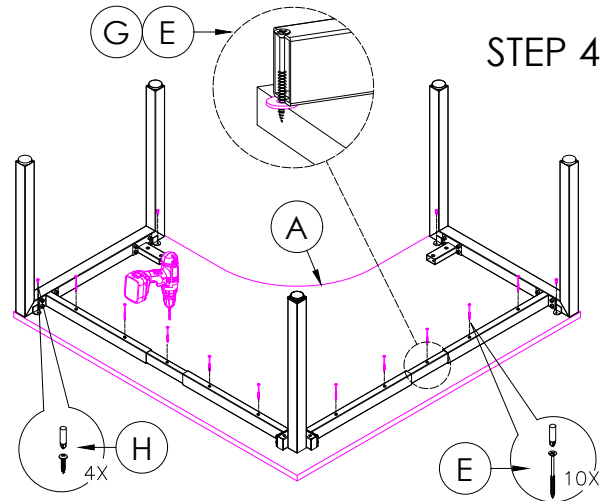

A	VARIOUS SIZES DESKTOP	x1	C	 2x LP-LE75	x1	D	M6 x 20mm BUTTON HEAD ALLEN BOLT	x8
B	ST-AB1218 ADJUSTABLE BEAM	x2				E	70mm CHIPBOARD SCREW	x10
F	100mm x 50mm BRACKET	x2	G	 3mm SPACER	x2	H	25mm CHIPBOARD SCREW	x4
I	 ST-WSCL	x1						

STEP 1

STEP 2

STEP 4

STEP 3

FINAL

CAUTION:
HEAVY

2 PERSON HEAVY
ASSEMBLY

Office FURNITURE
Brisbane

PRODUCT CODE:
ST-WS157
ASSEMBLY INSTRUCTION

ASSEMBLED SIZE:
1500L x 1500D x 730H

REMARKS:
WST15157 +
ST-LE75 + ST-AB1218 + ST-WSCL

Office FURNITURE
Brisbane