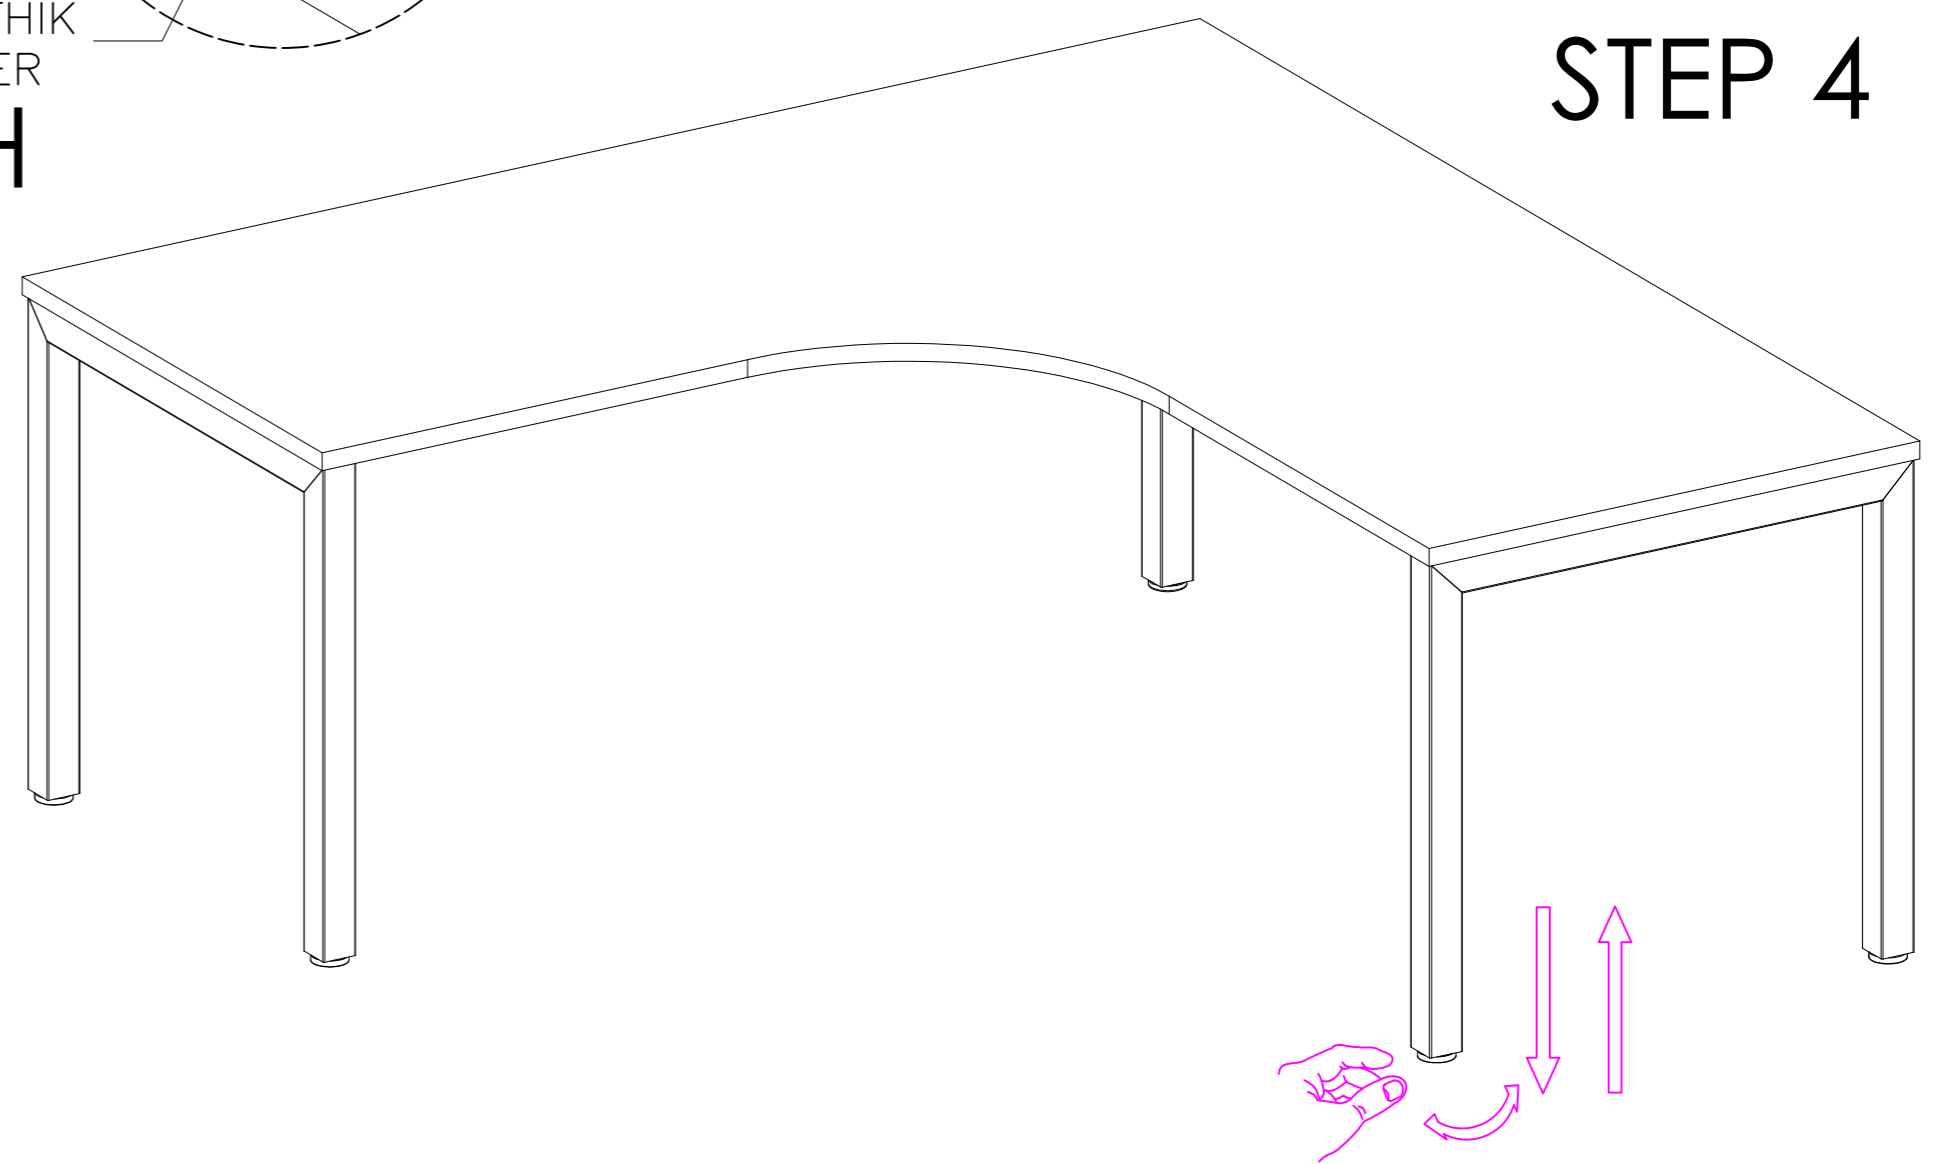

CAUTION:
HEAVY

2 PERSON HEAVY
ASSEMBLY

Office FURNITURE
Brisbane

PRODUCT CODE: ST-WS187
ASSEMBLY INSTRUCTION
ASSEMBLED SIZE:
1800L x 1800D x 725H

REMARKS:
WST18187 + ST-LE75 + ST-AB1218
Office FURNITURE
Brisbane