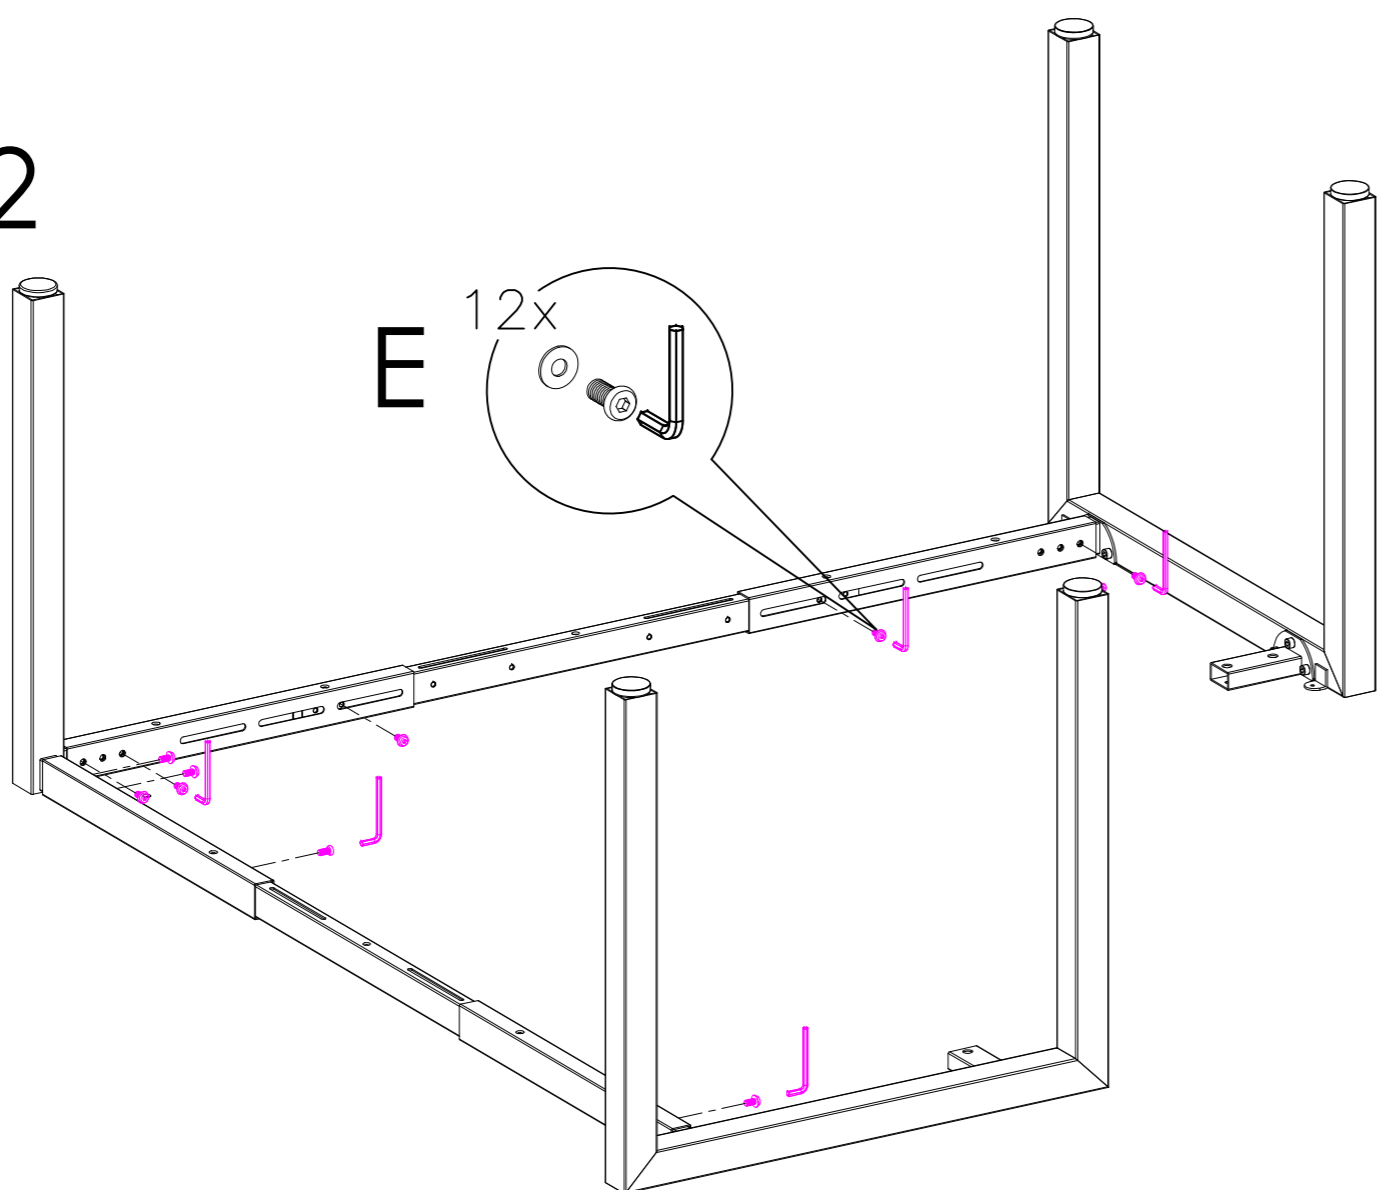

STEP 2

TOP VIEW

STEP 3