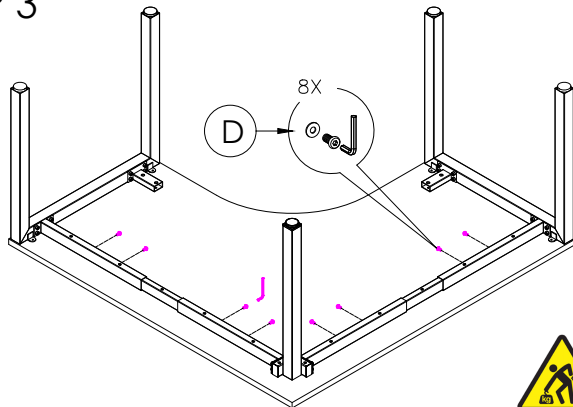

A	VARIOUS SIZES DESKTOP	x1	C	 2x LP-LE75	x1	D	M6 x 20mm BUTTON HEAD ALLEN BOLT	x8
B	ST-AB1218 ADJUSTABLE BEAM	x2				E	70mm CHIPBOARD SCREW	x10
F	100mm x 50mm BRACKET	x2	G	 3mm SPACER	x2	H	25mm CHIPBOARD SCREW	x4
I	 ST-WSCL	x1						

STEP 1

STEP 2

STEP 4

STEP 3

FINAL

CAUTION:
HEAVY

2 PERSON HEAVY
ASSEMBLY

Office FURNITURE
Brisbane

PRODUCT CODE:
ST-WS157
ASSEMBLY INSTRUCTION

ASSEMBLED SIZE:
1500L x 1500D x 730H

REMARKS:
WST15157 +
ST-LE75 + ST-AB1218 + ST-WSCL

Office FURNITURE
Brisbane