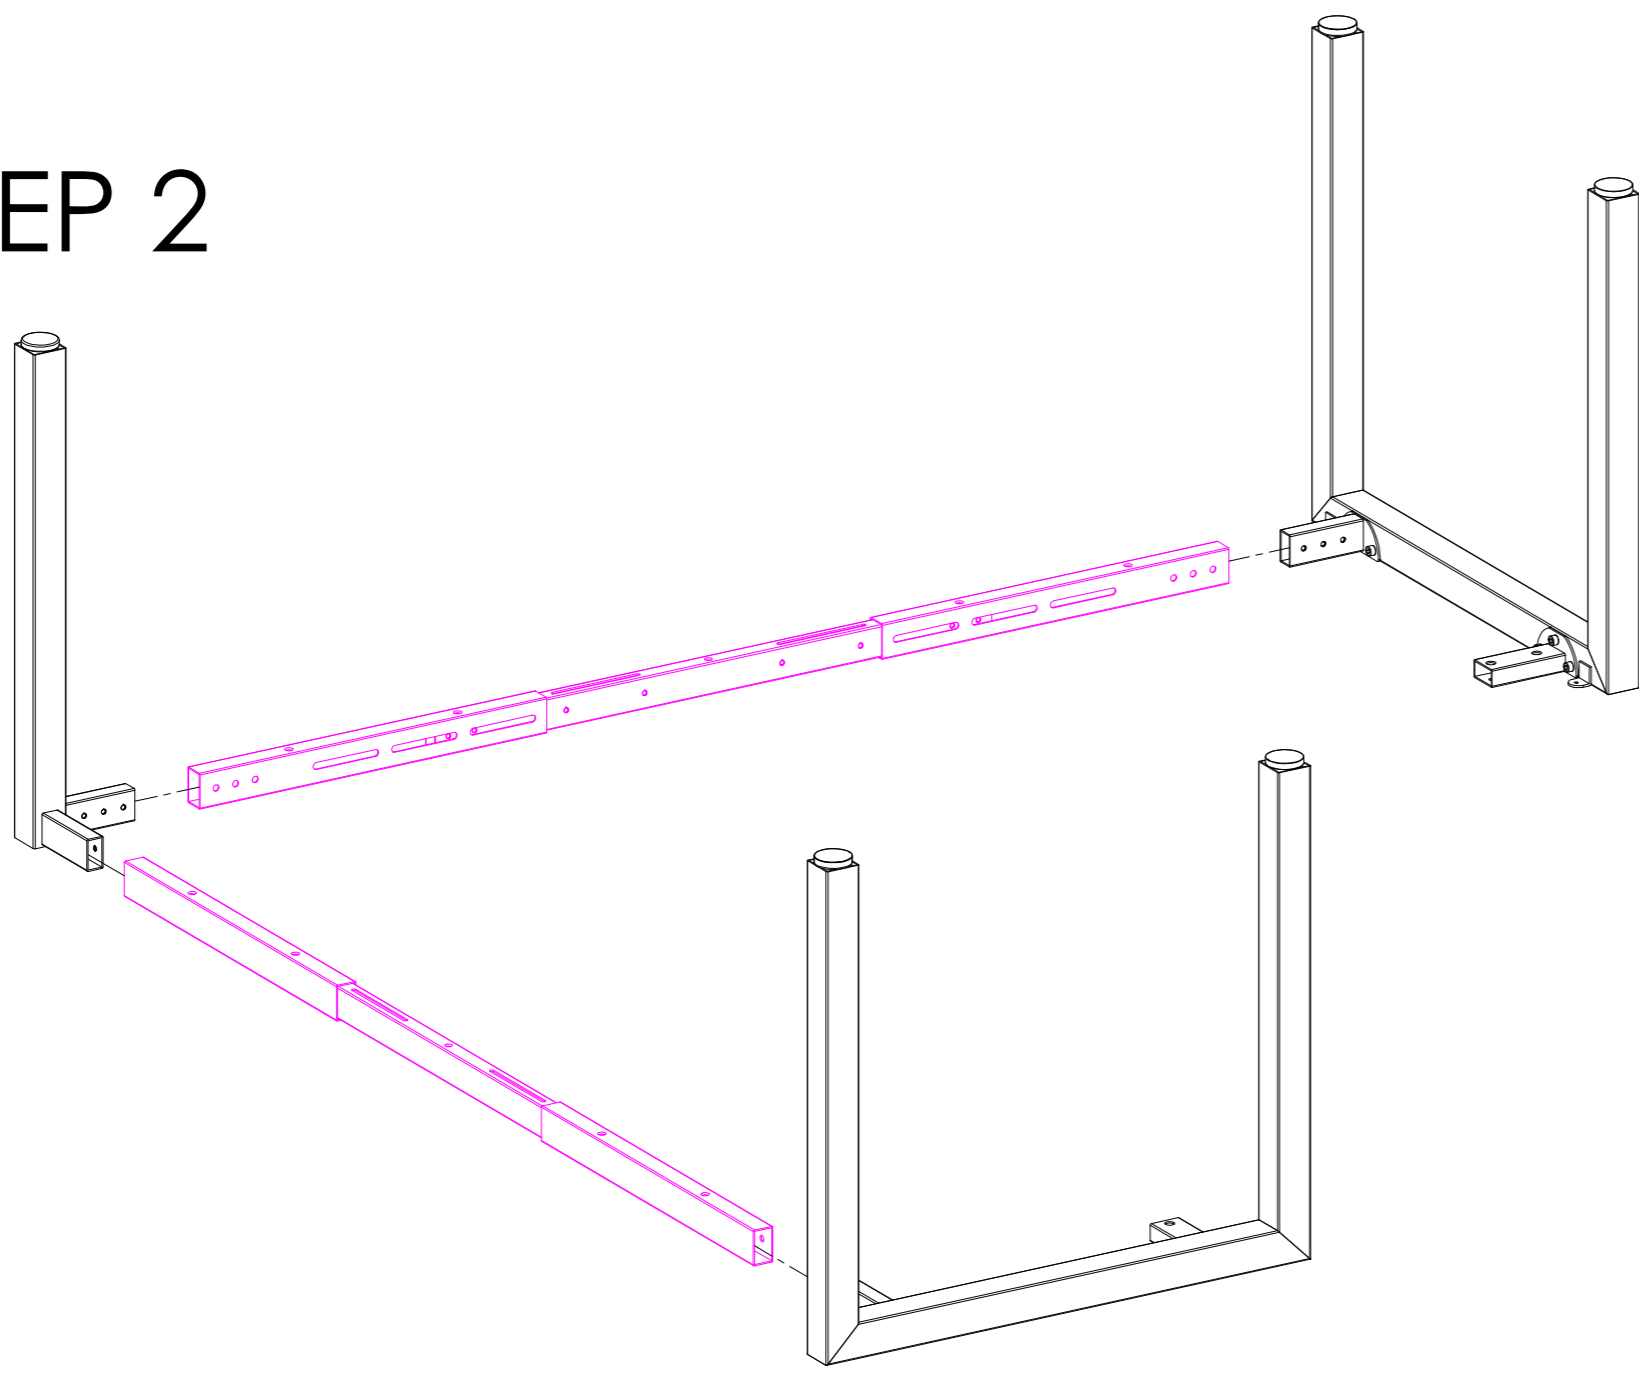

A		x1	B		x1	C		x2
D		x1				E		x16
F		x10	G		x4	H		x2

STEP 1

STEP 2

STEP 2

TOP VIEW

STEP 3

STEP 4

CAUTION:
HEAVY

2 PERSON HEAVY
ASSEMBLY

Office FURNITURE
Brisbane

PRODUCT CODE: ST-WS187
ASSEMBLY INSTRUCTION
ASSEMBLED SIZE:
1800L x 1800D x 725H

REMARKS:
WST18187 + ST-LE75 + ST-AB1218
Office FURNITURE
Brisbane