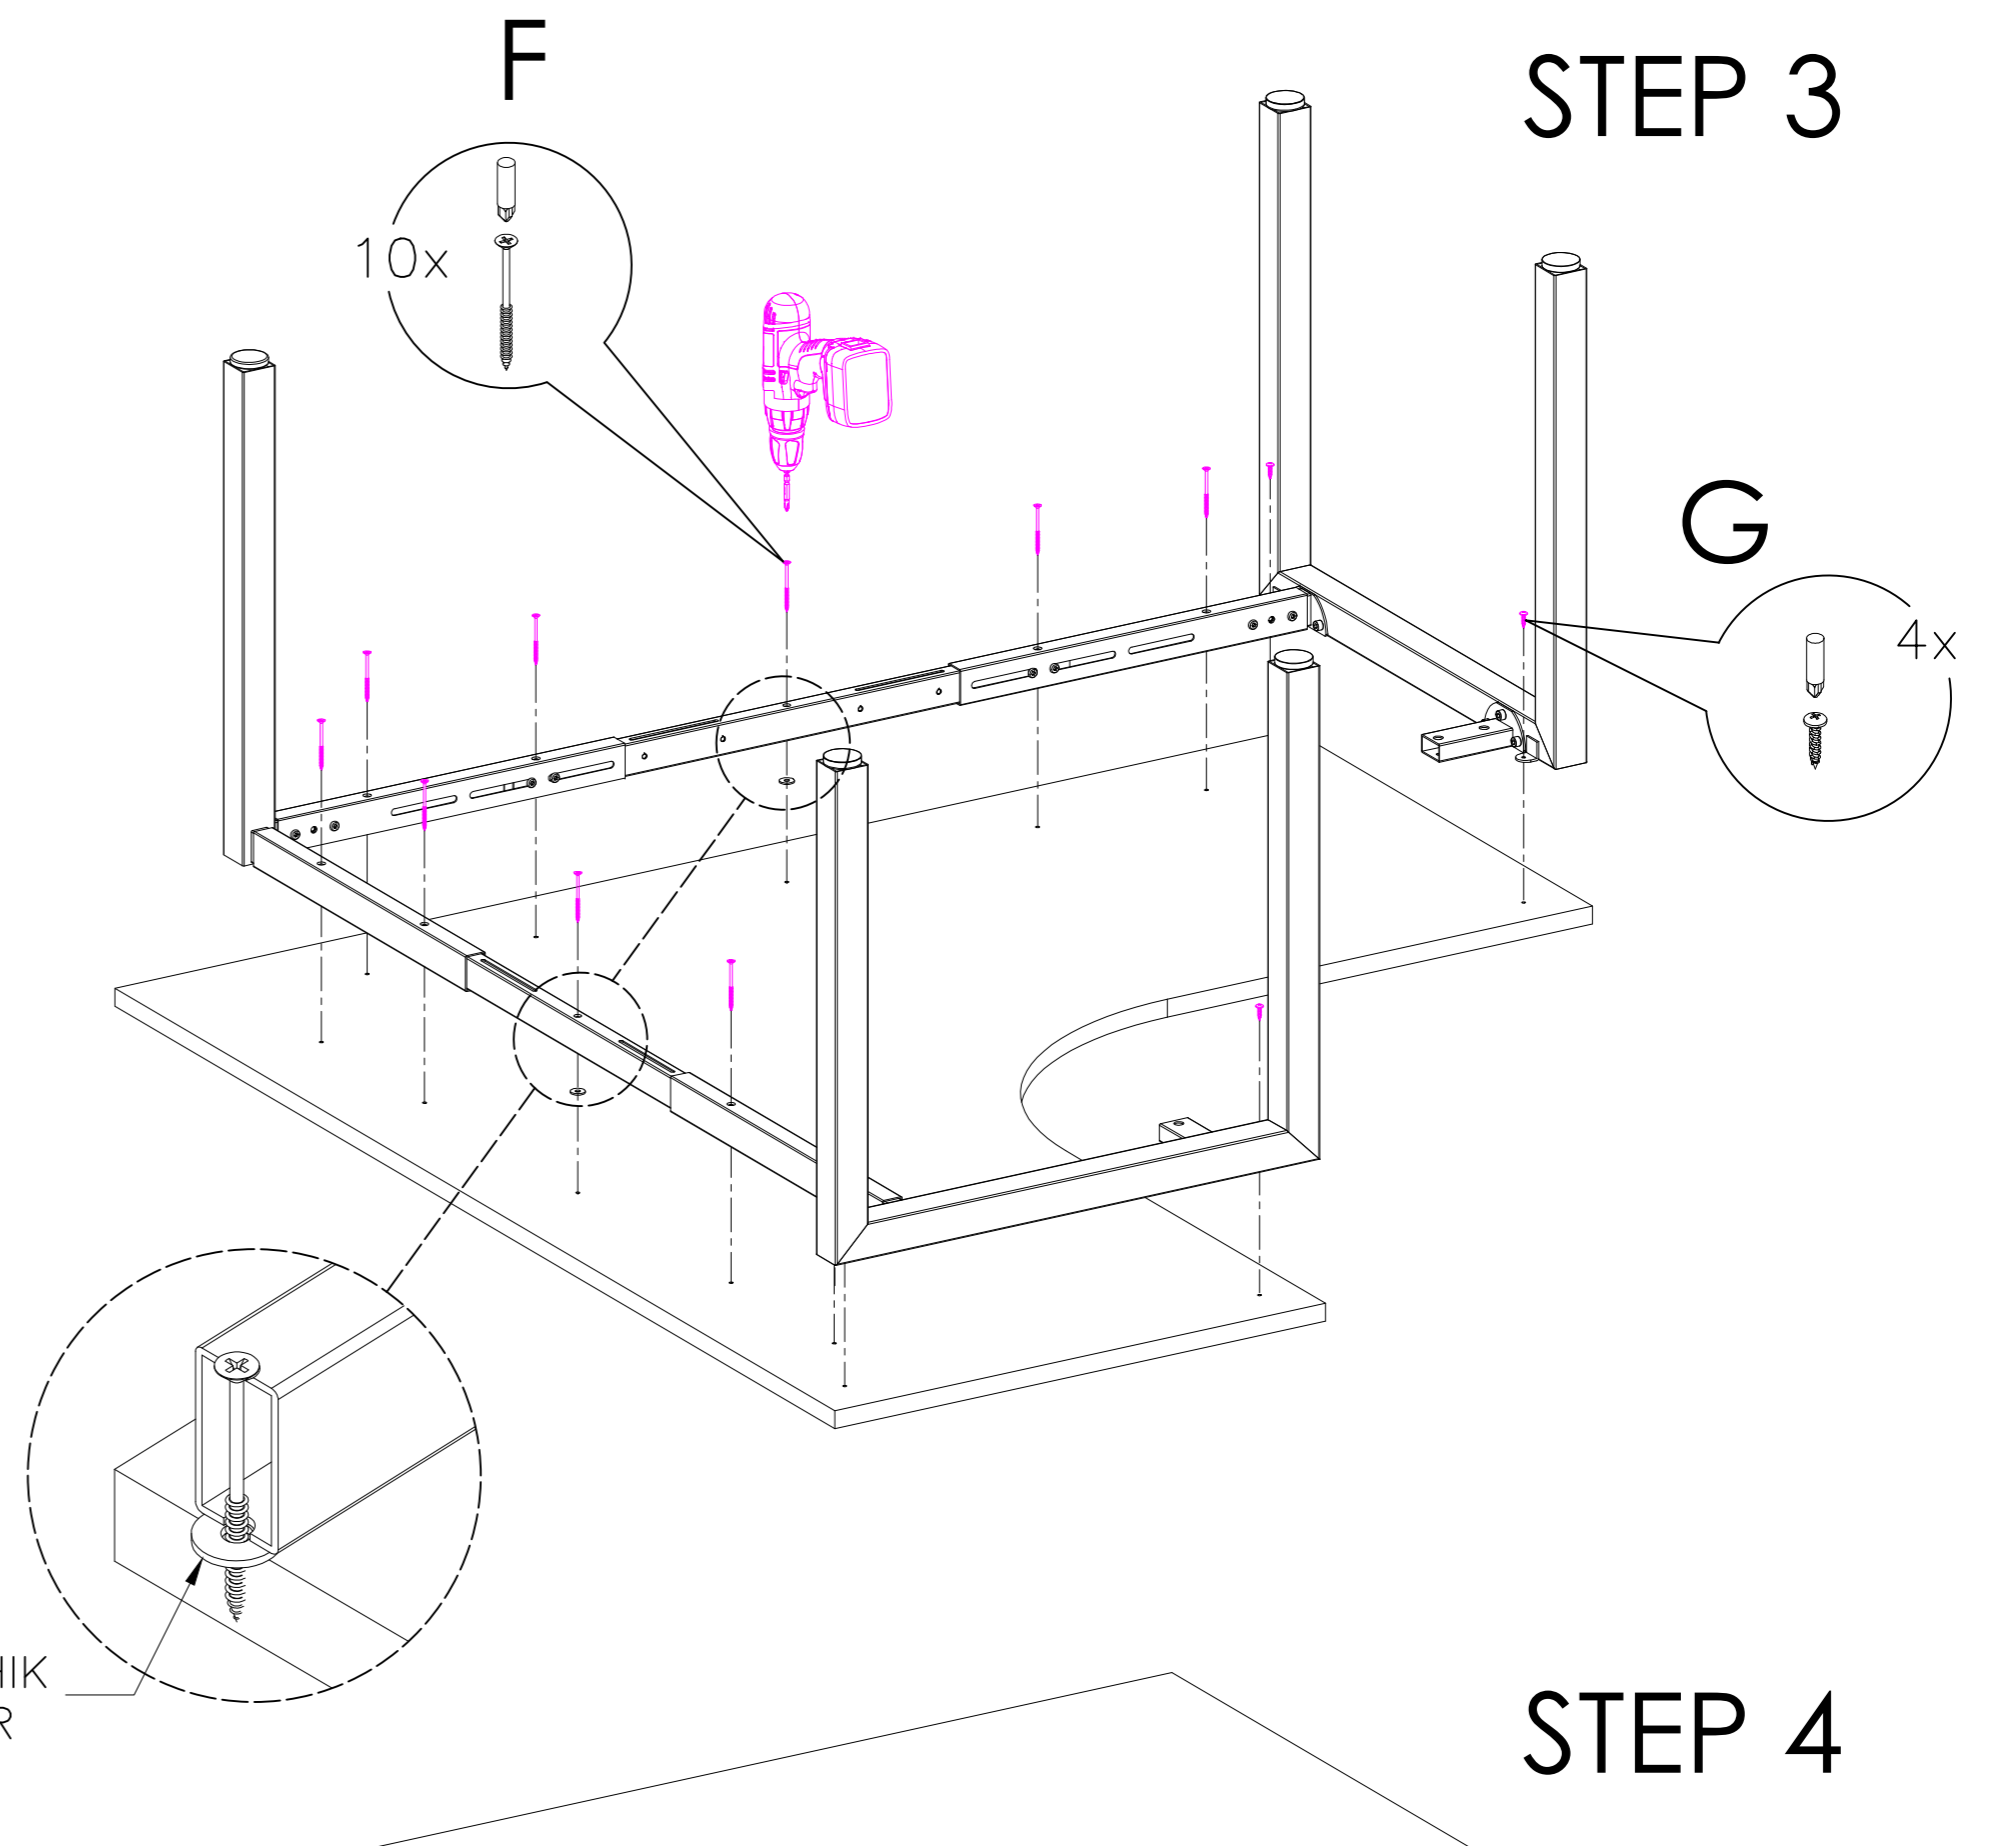

PRODUCT CODE:  
ST-WS157  
ASSEMBLY INSTRUCTION

ASSEMBLED SIZE:  
1500L x 1500D x 730H

REMARKS:  
WST15157 +  
ST-LE75 + ST-AB1218 + ST-WSCL

Office FURNITURE  
Brisbane

A		x1	B		x1	C		x2
D		x1				E		x16
F		x10	G		x4	H		x2

STEP 1

STEP 2

STEP 2

TOP VIEW

STEP 3

STEP 4

CAUTION:  
HEAVY

2 PERSON HEAVY  
ASSEMBLY

Office FURNITURE  
Brisbane

PRODUCT CODE: ST-WS187  
ASSEMBLY INSTRUCTION  
ASSEMBLED SIZE:  
1800L x 1800D x 725H

REMARKS:  
WST18187 + ST-LE75 + ST-AB1218  
Office FURNITURE  
Brisbane