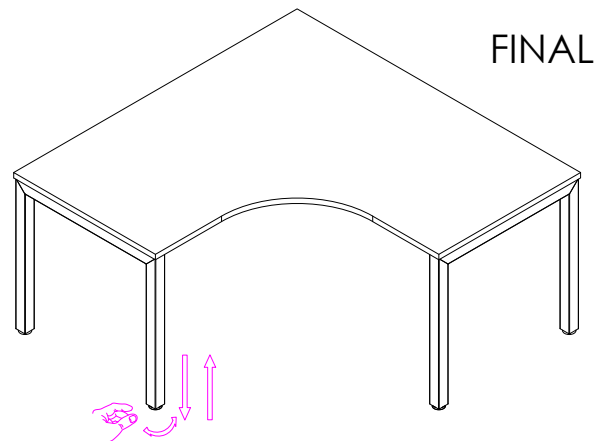

FINAL

CAUTION:
HEAVY

2 PERSON HEAVY
ASSEMBLY

Office FURNITURE
Brisbane

PRODUCT CODE:
ST-WS157
ASSEMBLY INSTRUCTION

ASSEMBLED SIZE:
1500L x 1500D x 730H

REMARKS:
WST15157 +
ST-LE75 + ST-AB1218 + ST-WSCL

Office FURNITURE
Brisbane