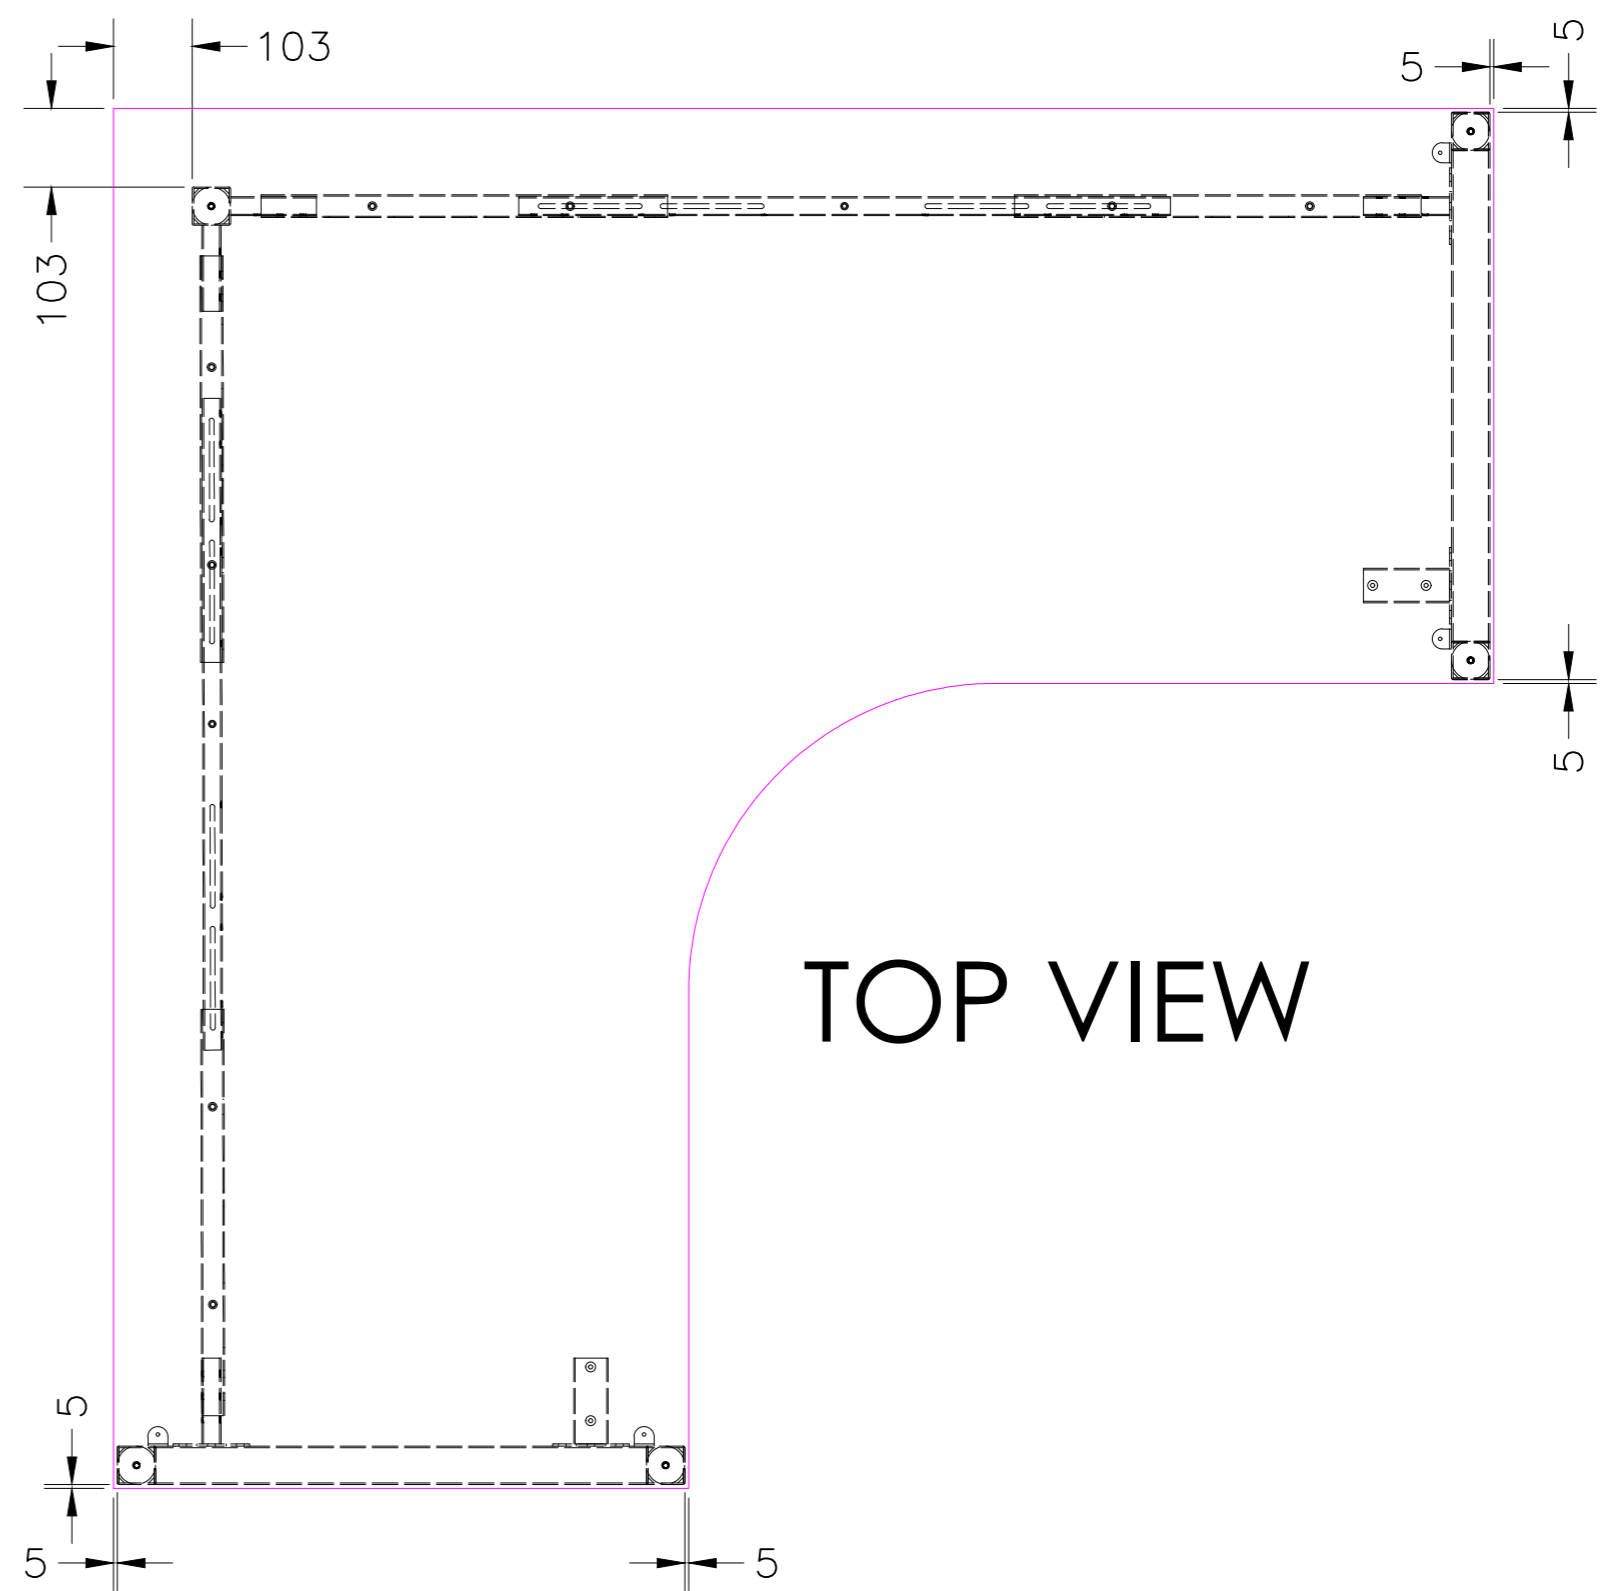

STEP 2

TOP VIEW

STEP 3