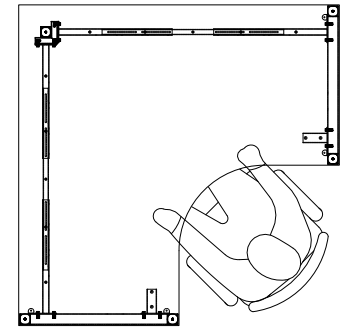

A	VARIOUS SIZES DESKTOP	x1	C	 2x LP-LE75	x1	D	M6 x 20mm BUTTON HEAD ALLEN BOLT	x8
B	ST-AB1218 ADJUSTABLE BEAM	x2				E	70mm CHIPBOARD SCREW	x10
F	100mm x 50mm BRACKET	x2	G	 3mm SPACER	x2	H	25mm CHIPBOARD SCREW	x4
I	 ST-WSCL	x1						

STEP 1