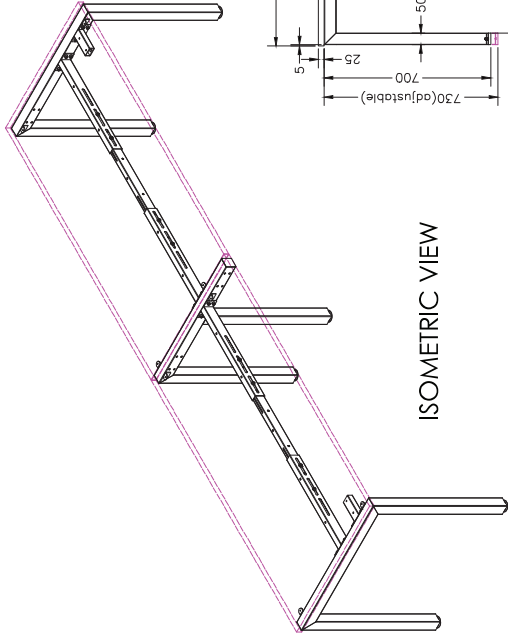

Custom made to order tops  
Available with cable port or scallops  
(Scallops not standard)

TOP

WHITE

WHITE

FRAME

BLACK

WHITE

STRATA 120 Degree Workstation  
Mobile Pedestal  
Desk Mount Fabric Screens  
Screen Hung Accessories  
STRATA Credenza

# SINGLE INLINE TECHNICAL DRAWING

# SINGLE INLINE FRAME COMPONENTS

ISOMETRIC VIEW

SIDE VIEW

TOP VIEW

FRONT VIEW

SINGLE INLINE END LEG

Size	Code
740W x 700H	ST-LE75

SINGLE INLINE SHARED LEG