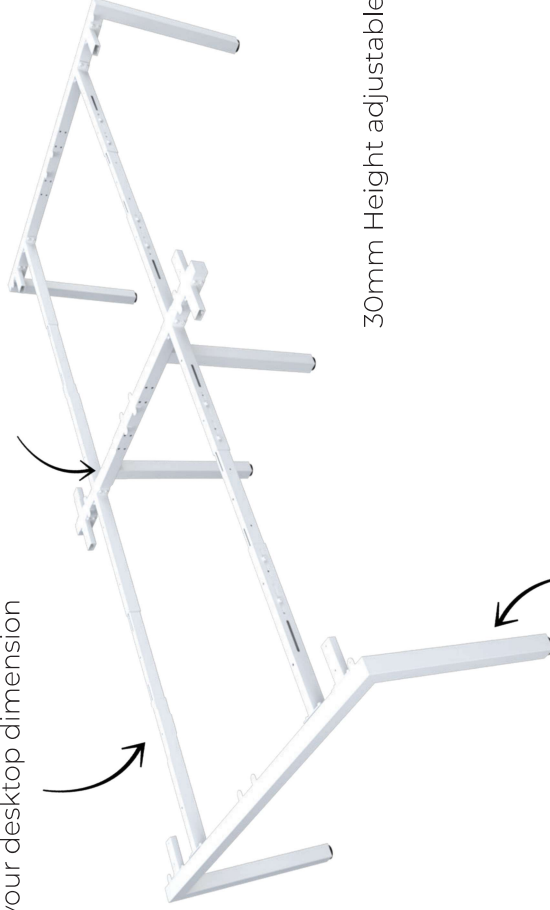

# STRATA DESKING

SLEEK LINES CREATE A MODERN AESTHETIC

Ability to easily be linked to more desks to create an inline POD

Telescopic beams to suit your desktop dimension

30mm Height adjustable feet

50 x 50 Powdercoated frames

## STRATA DESKING

Sleek lines create a modern aesthetic. STRATA is the ultimate adaptable desk and the perfect addition to any office area. Find the perfect configuration or design to satisfy the needs of your work space. STRATA desks easily link to each other, making the perfect solution for your evolving workspace. The sleek frames create extra room under your desk providing maximum space to vary leg posture throughout the day.

### Features

- 25mm tops with Cable Scallops
- 50mm x 50mm White or Black powdercoated steel frames
- 50mm x 30mm thick adjustable beams to suit your desktop dimension
- Recessed shared legs
- Height adjustable feet
- Ability to easily be linked to more desks, either side-by-side, or back-to-back
- 10 Year Warranty