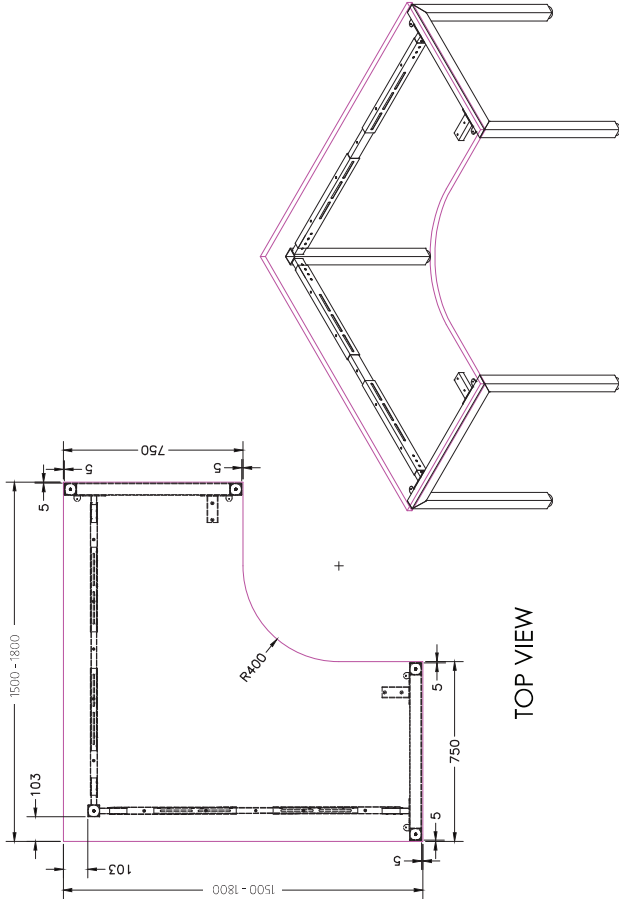

# DOUBLE INLINE FRAME COMPONENTS

ISOMETRIC VIEW

TOP VIEW

SIDE VIEW

FRONT VIEW

DOUBLE INLINE END LEG

Size	Code
1490W X 700H	ST-LE15

DOUBLE INLINE SHARED LEG

Size	Code
1400W X 700H	ST-INDS

ADJUSTABLE BEAM

Size	Code
1200 - 1800	ST-AB1218
1800 - 2400	ST-AB1824

FRAME

BLACK WHITE

TOP VIEW

ISOMETRIC VIEW

FRONT VIEW