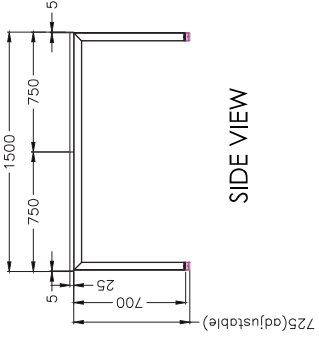

# DOUBLE INLINE TECHNICAL DRAWING

# DOUBLE INLINE FRAME COMPONENTS

ISOMETRIC VIEW

TOP VIEW

SIDE VIEW

FRONT VIEW

DOUBLE INLINE END LEG

Size	Code
1490W X 700H	ST-LE15

DOUBLE INLINE SHARED LEG

Size	Code
1400W X 700H	ST-INDS

ADJUSTABLE BEAM

Size	Code
1200 - 1800	ST-AB1218
1800 - 2400	ST-AB1824

FRAME

BLACK WHITE

TOP VIEW

ISOMETRIC VIEW

FRONT VIEW