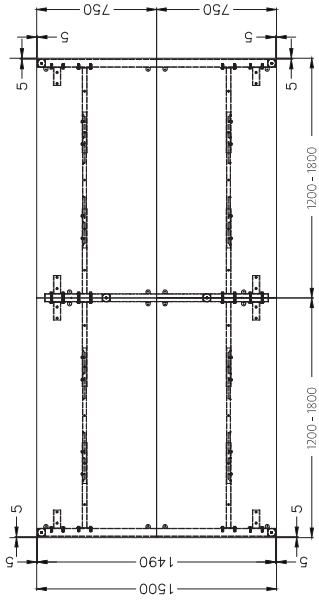

# SINGLE INLINE FRAME COMPONENTS

ISOMETRIC VIEW

SIDE VIEW

TOP VIEW

FRONT VIEW

SINGLE INLINE END LEG

Size	Code
740W x 700H	ST-LE75

SINGLE INLINE SHARED LEG

Size	Code
700W x 700H	ST-INSS

ADJUSTABLE BEAM

Size	Code
1200 - 1800	ST-AB1218
1800 - 2400	ST-AB1824

FRAME

BLACK WHITE

# DOUBLE INLINE TECHNICAL DRAWING

# DOUBLE INLINE FRAME COMPONENTS

ISOMETRIC VIEW

TOP VIEW

SIDE VIEW

FRONT VIEW

DOUBLE INLINE END LEG

Size	Code
1490W X 700H	ST-LE15

DOUBLE INLINE SHARED LEG