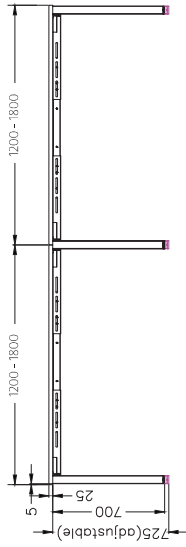

# SINGLE INLINE FRAME COMPONENTS

ISOMETRIC VIEW

SIDE VIEW

TOP VIEW

FRONT VIEW

SINGLE INLINE END LEG

Size	Code
740W x 700H	ST-LE75

SINGLE INLINE SHARED LEG

# DOUBLE INLINE TECHNICAL DRAWING

# DOUBLE INLINE FRAME COMPONENTS

ISOMETRIC VIEW

TOP VIEW

SIDE VIEW

FRONT VIEW

DOUBLE INLINE END LEG

Size	Code
1490W X 700H	ST-LE15

DOUBLE INLINE SHARED LEG

Size	Code
1400W X 700H	ST-INDS

ADJUSTABLE BEAM

Size	Code
1200 - 1800	ST-AB1218
1800 - 2400	ST-AB1824

FRAME

BLACK WHITE

TOP VIEW

ISOMETRIC VIEW

FRONT VIEW