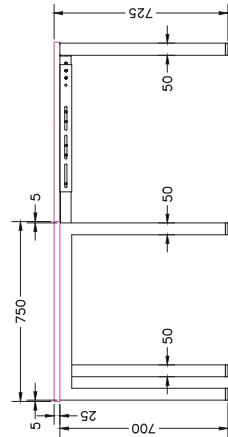

# DOUBLE INLINE FRAME COMPONENTS

ISOMETRIC VIEW

TOP VIEW

SIDE VIEW

FRONT VIEW

DOUBLE INLINE END LEG

Size	Code
1490W X 700H	ST-LE15

DOUBLE INLINE SHARED LEG

Size	Code
1400W X 700H	ST-INDS

ADJUSTABLE BEAM

Size	Code
1200 - 1800	ST-AB1218
1800 - 2400	ST-AB1824

FRAME

BLACK WHITE

TOP VIEW

ISOMETRIC VIEW

FRONT VIEW

## GLASS DESK MOUNT SCREEN

Size	Code
750L x 520H*	S23-GE752
750L x 520H	SI-GE752
1200L x 520H	SI-GE1252
1500L x 520H	SI-GE155
1800L x 520H	SI-GE1852

\*With Frame