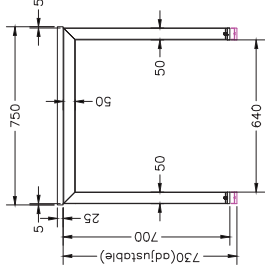

SINGLE INLINE TECHNICAL DRAWING

SINGLE INLINE FRAME COMPONENTS

SIDE VIEW

Size	Code
740W x 700H	ST-LE75

Size	Code
700W x 700H	ST-INSS

Size	Code
1200 - 1800	ST-AB1218
1800 - 2400	ST-AB1824

FRAME

BLACK WHITE