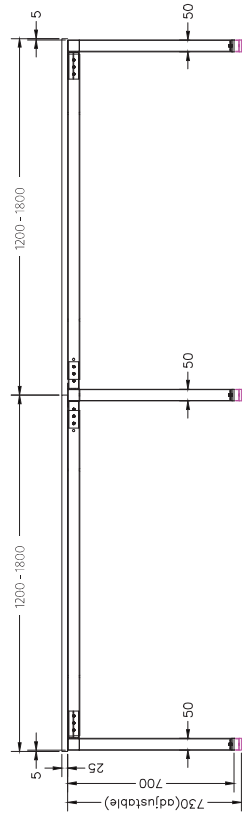

# SINGLE INLINE TECHNICAL DRAWING

# SINGLE INLINE FRAME COMPONENTS

ISOMETRIC VIEW

SIDE VIEW

TOP VIEW

FRONT VIEW

SINGLE INLINE END LEG

Size	Code
740W x 700H	ST-LE75

SINGLE INLINE SHARED LEG

# DOUBLE INLINE FRAME COMPONENTS

ISOMETRIC VIEW

TOP VIEW

SIDE VIEW

FRONT VIEW

DOUBLE INLINE END LEG

Size	Code
1490W X 700H	ST-LE15

DOUBLE INLINE SHARED LEG

Size	Code
1400W X 700H	ST-INDS

ADJUSTABLE BEAM

Size	Code
1200 - 1800	ST-AB1218
1800 - 2400	ST-AB1824

FRAME

BLACK WHITE

TOP VIEW

ISOMETRIC VIEW

FRONT VIEW