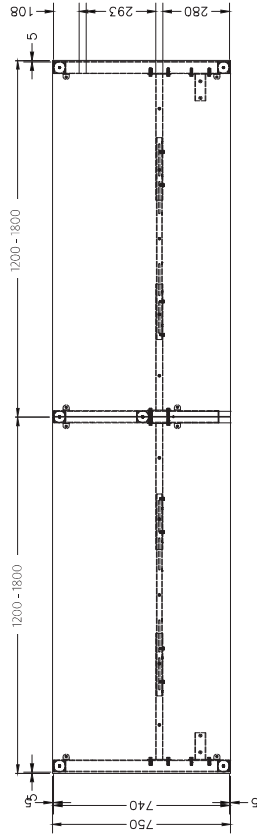

Size	Scalloped
1500 x 1500 x 600	ST=WS156
1800 x 1800 x 600	ST=WS186
1500 x 1500 x 750	ST=WS157
1800 x 1800 x 750	ST=WS187

STRATA 120 DEGREE WORKSTATION

Size	Code
1200 x 1200 x 600	ST=H20-3-126
1500 x 1500 x 600	ST=H20-3-156
1200 x 1200 x 750	ST=H20-3-127
1500 x 1500 x 750	ST=H20-3-157

# SINGLE INLINE TECHNICAL DRAWING

# SINGLE INLINE FRAME COMPONENTS

ISOMETRIC VIEW

SIDE VIEW

TOP VIEW

FRONT VIEW

SINGLE INLINE END LEG

Size	Code
740W x 700H	ST-LE75

SINGLE INLINE SHARED LEG

# DOUBLE INLINE FRAME COMPONENTS

ISOMETRIC VIEW

TOP VIEW

SIDE VIEW

FRONT VIEW

DOUBLE INLINE END LEG

Size	Code
1490W X 700H	ST-LE15

DOUBLE INLINE SHARED LEG