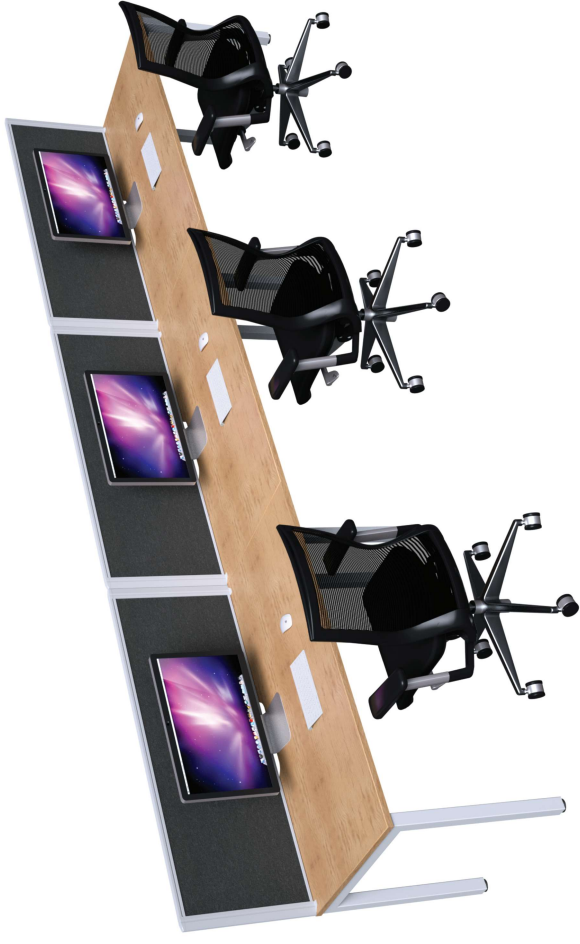

STRATA SINGLE INLINE DESKING

STRATA DOUBLE INLINE DESKING

Size	Scalloped	2 Cable Holes
1200 x 750	ST-INS12A1	ST-DK127*
1500 x 750	ST-INS15A1	ST-DK157**
1800 x 750	ST-INS18A1	ST-DK187**
1800 x 900	-	ST-DK189*
2100 x 750	-	ST-DK217*

Size	Scalloped
1200 x 750	ST-INS12F-2
1500 x 750	ST-INS15F-2
1800 x 750	ST-INS18F-2

Size	Scalloped
1200 x 750	ST-INS12F-3
1500 x 750	ST-INS15F-3
1800 x 750	ST-INS18F-3

Size	Scalloped
1200 x 750	ST-INS12F-4
1500 x 750	ST-INS15F-4
1800 x 750	ST-INS18F-4

Size	Scalloped
1200 x 750	ST-IND12F-2
1500 x 750	ST-IND15F-2
1800 x 750	ST-IND18F-2

Size	Scalloped
1200 x 750	ST-IND12F-4
1500 x 750	ST-IND15F-4
1800 x 750	ST-IND18F-4

Size	Scalloped
1200 x 750	ST-IND12F-6
1500 x 750	ST-IND15F-6
1800 x 750	ST-IND18F-6

Size	Scalloped
1200 x 750	ST-IND12F-8
1500 x 750	ST-IND15F-8
1800 x 750	ST-IND18F-8