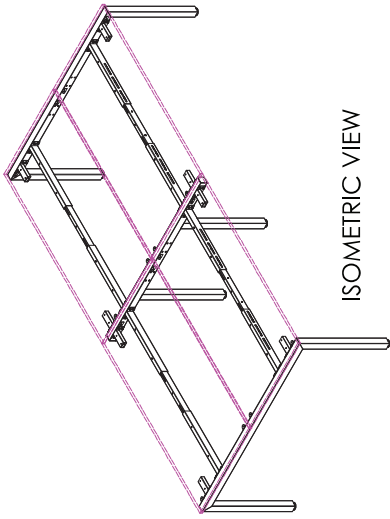

# SINGLE INLINE FRAME COMPONENTS

ISOMETRIC VIEW

SIDE VIEW

TOP VIEW

FRONT VIEW

SINGLE INLINE END LEG

Size	Code
740W x 700H	ST-LE75

SINGLE INLINE SHARED LEG

Size	Code
700W x 700H	ST-INSS

ADJUSTABLE BEAM

Size	Code
1200 - 1800	ST-AB1218
1800 - 2400	ST-AB1824

FRAME

BLACK WHITE

# DOUBLE INLINE TECHNICAL DRAWING

# DOUBLE INLINE FRAME COMPONENTS

ISOMETRIC VIEW

TOP VIEW

SIDE VIEW

FRONT VIEW

DOUBLE INLINE END LEG

Size	Code
1490W X 700H	ST-LE15

DOUBLE INLINE SHARED LEG