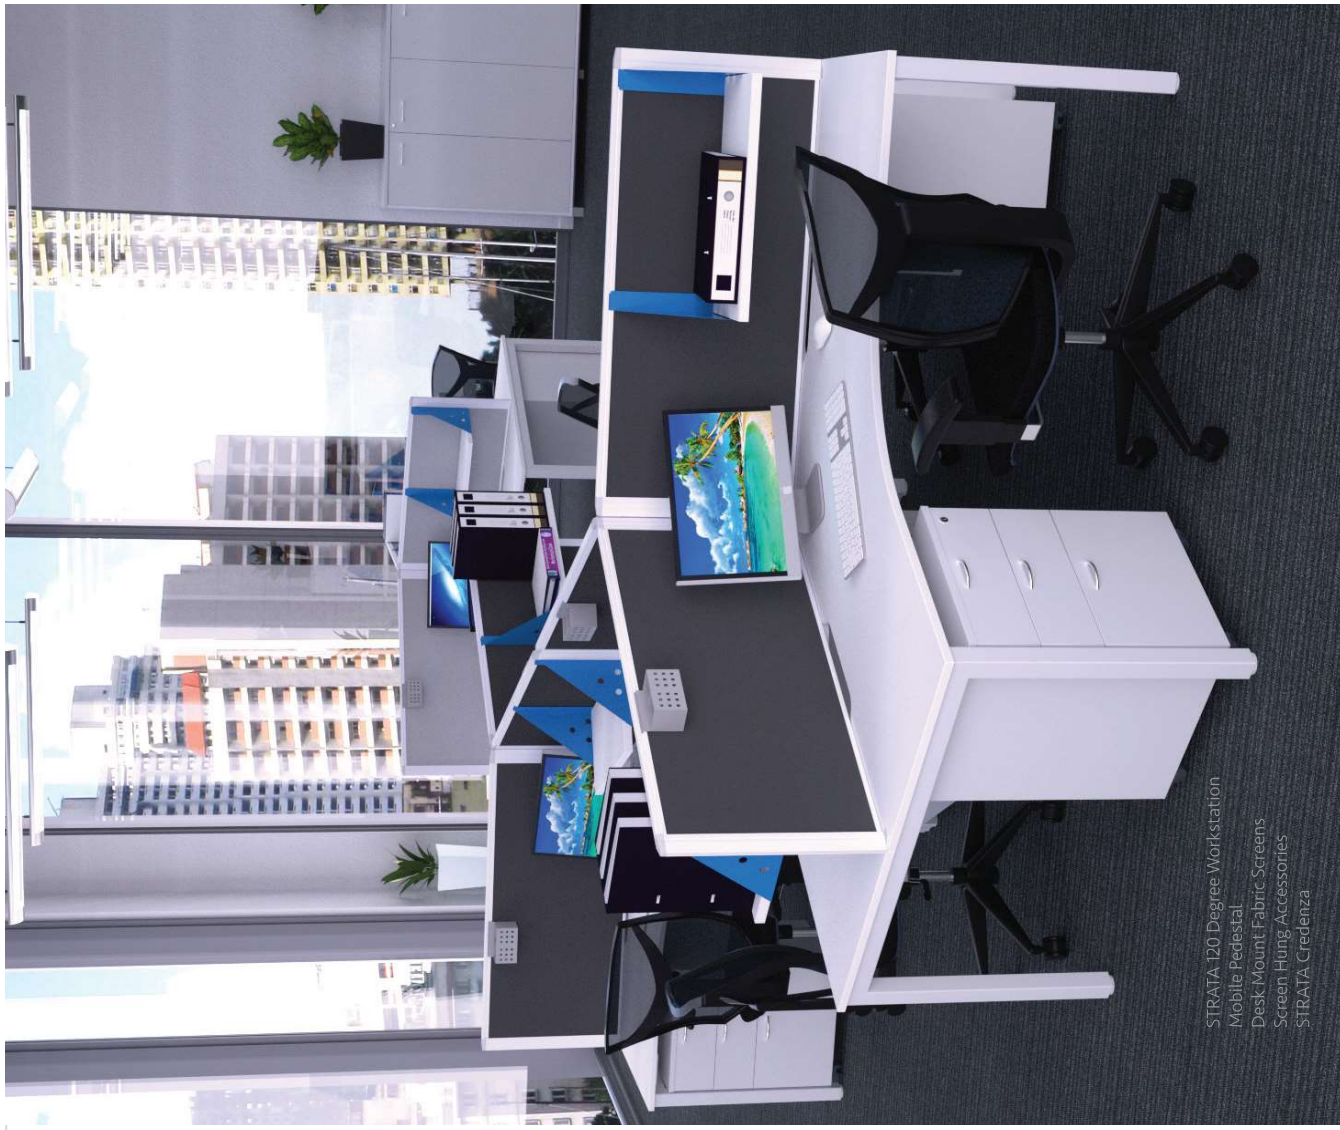

Custom made to order tops  
Available with cable port or scallops  
(Scallops not standard)

TOP

WHITE

WHITE

FRAME

BLACK

WHITE

STRATA 120 Degree Workstation  
Mobile Pedestal  
Desk Mount Fabric Screens  
Screen Hung Accessories  
STRATA Credenza