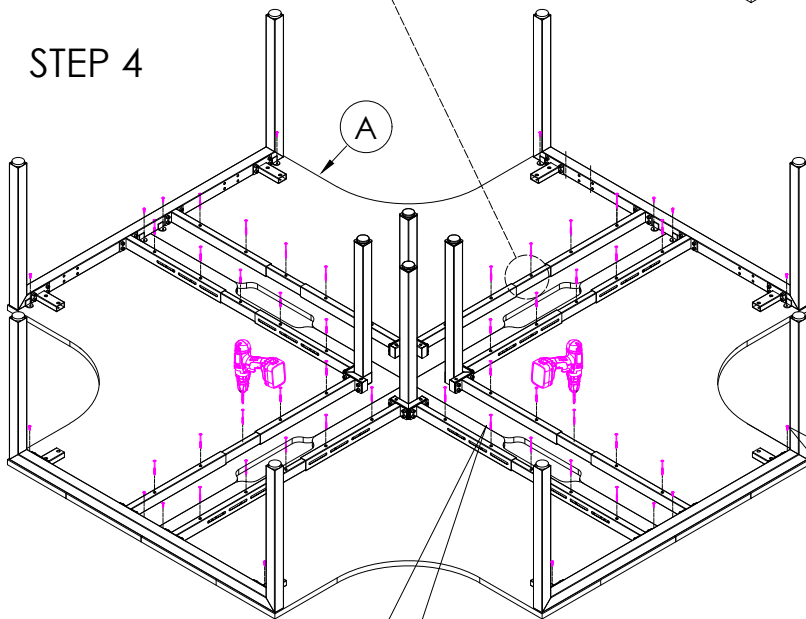

G E

STEP 4

A

D
32X

H
16X

E
40X

FINAL