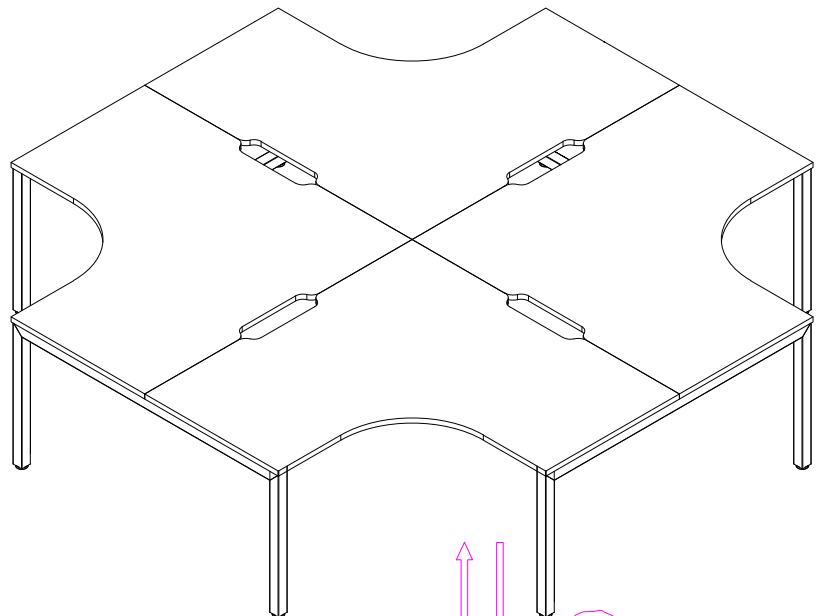

CAUTION:
HEAVY

2 PERSON HEAVY
ASSEMBLY

Office FURNITURE
Brisbane

PRODUCT CODE:
ST-WSX157-4
ASSEMBLY INSTRUCTION-PART 2

ASSEMBLED SIZE:
1500L x 1500D x 730H

REMARKS:
WST15157 +
ST-LE15 + ST-AB1218 + ST-WSCL

Office FURNITURE
Brisbane