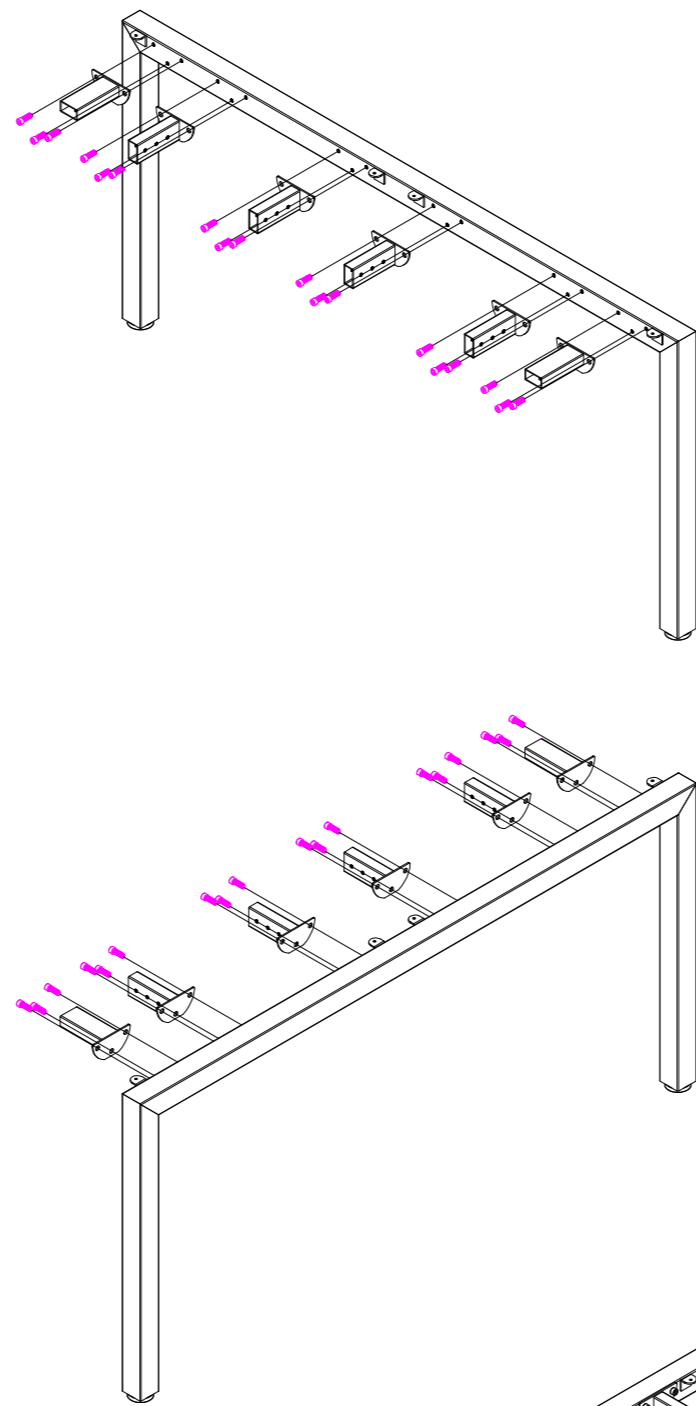

Office FURNITURE
Brisbane

STEP 3

G E

STEP 4

A

D
32X

H
16X

E
40X

FINAL

CAUTION:
HEAVY

2 PERSON HEAVY
ASSEMBLY

Office FURNITURE
Brisbane

PRODUCT CODE:
ST-WSX157-4
ASSEMBLY INSTRUCTION-PART 2

ASSEMBLED SIZE:
1500L x 1500D x 730H

REMARKS:
WST15157 +
ST-LE15 + ST-AB1218 + ST-WSCL

Office FURNITURE
Brisbane

A		x4	B		x2	C		x8
D		x4				E		x64
F		x8	G		x12			

TOP VIEW

STEP 1

STEP 2

Office FURNITURE
Brisbane

PRODUCT CODE: ST-WSX187
ASSEMBLY INSTRUCTION-PART 1
ASSEMBLED SIZE:
3600L x 3600D x 725H

Brisbane

PRODUCT CODE: ST-WSX187
ASSEMBLY INSTRUCTION-PART 2

ASSEMBLED SIZE:
3600L x 3600D x 725H

REMARKS:
WST18187 + ST-LE15 + ST-AB1218

Office FURNITURE
Brisbane