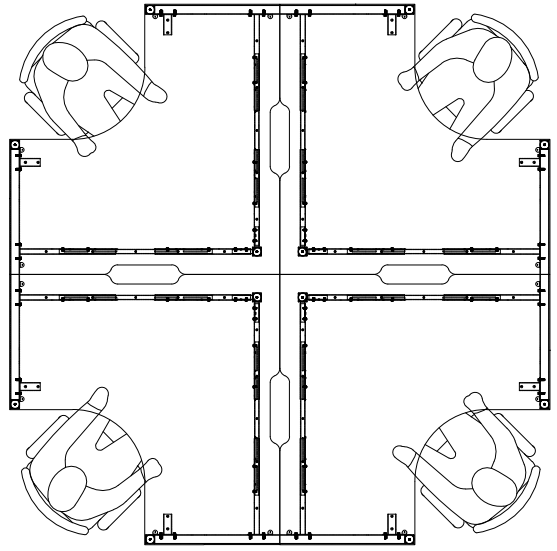

A	VARIOUS SIZES  DESKTOP	x4	C	 ST-LP-LE15	x4	D	M6 x 20mm  BUTTON HEAD ALLEN BOLT	x32
B	ST-AB1218  ADJUSTABLE BEAM	x8	G	 3mm SPACER	x8	E	70mm  CHIPBOARD SCREW	x40
F	100mm x 50mm  BRACKET	x8	H	 CHIPBOARD SCREW	x24			
I	 ST-WSCL	x4						

STEP 1

STEP 2

CAUTION:
HEAVY

2 PERSON HEAVY
ASSEMBLY

Office FURNITURE
Brisbane

PRODUCT CODE:
ST-WSX157-4
ASSEMBLY INSTRUCTION-PART1

ASSEMBLED SIZE:
1500L x 1500D x 730H

REMARKS:
WST15157 +
ST-LE15 + ST-AB1218 + ST-WSCL

Office FURNITURE
Brisbane

A		x4	B		x2	C		x8
D		x4				E		x64
F		x8	G		x12			

TOP VIEW

STEP 1

STEP 2

Office FURNITURE
Brisbane

PRODUCT CODE: ST-WSX187
ASSEMBLY INSTRUCTION-PART 1
ASSEMBLED SIZE:
3600L x 3600D x 725H