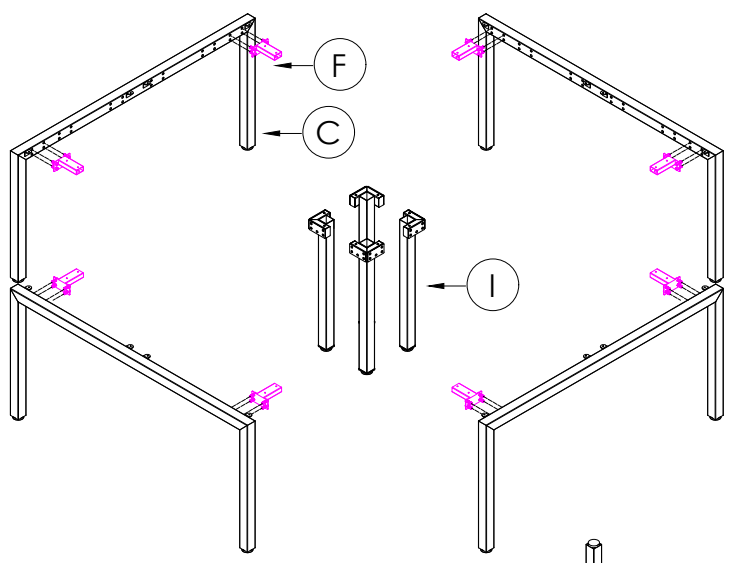

A	VARIOUS SIZES  DESKTOP	x4	C	 ST-LP-LE15	x4	D	M6 x 20mm  BUTTON HEAD ALLEN BOLT	x32
B	ST-AB1218  ADJUSTABLE BEAM	x8	G	 3mm SPACER	x8	E	70mm  CHIPBOARD SCREW	x40
F	100mm x 50mm  BRACKET	x8	H	 CHIPBOARD SCREW	x24			
I	 ST-WSCL	x4						

STEP 1

STEP 2

CAUTION:
HEAVY

2 PERSON HEAVY
ASSEMBLY

Office FURNITURE
Brisbane

PRODUCT CODE:
ST-WSX157-4
ASSEMBLY INSTRUCTION-PART1

ASSEMBLED SIZE:
1500L x 1500D x 730H

REMARKS:
WST15157 +
ST-LE15 + ST-AB1218 + ST-WSCL

Office FURNITURE
Brisbane

A		x4	B		x2	C		x8
D		x4				E		x64
F		x8	G		x12			

TOP VIEW

STEP 1

STEP 2

Office FURNITURE
Brisbane

PRODUCT CODE: ST-WSX187
ASSEMBLY INSTRUCTION-PART 1
ASSEMBLED SIZE:
3600L x 3600D x 725H