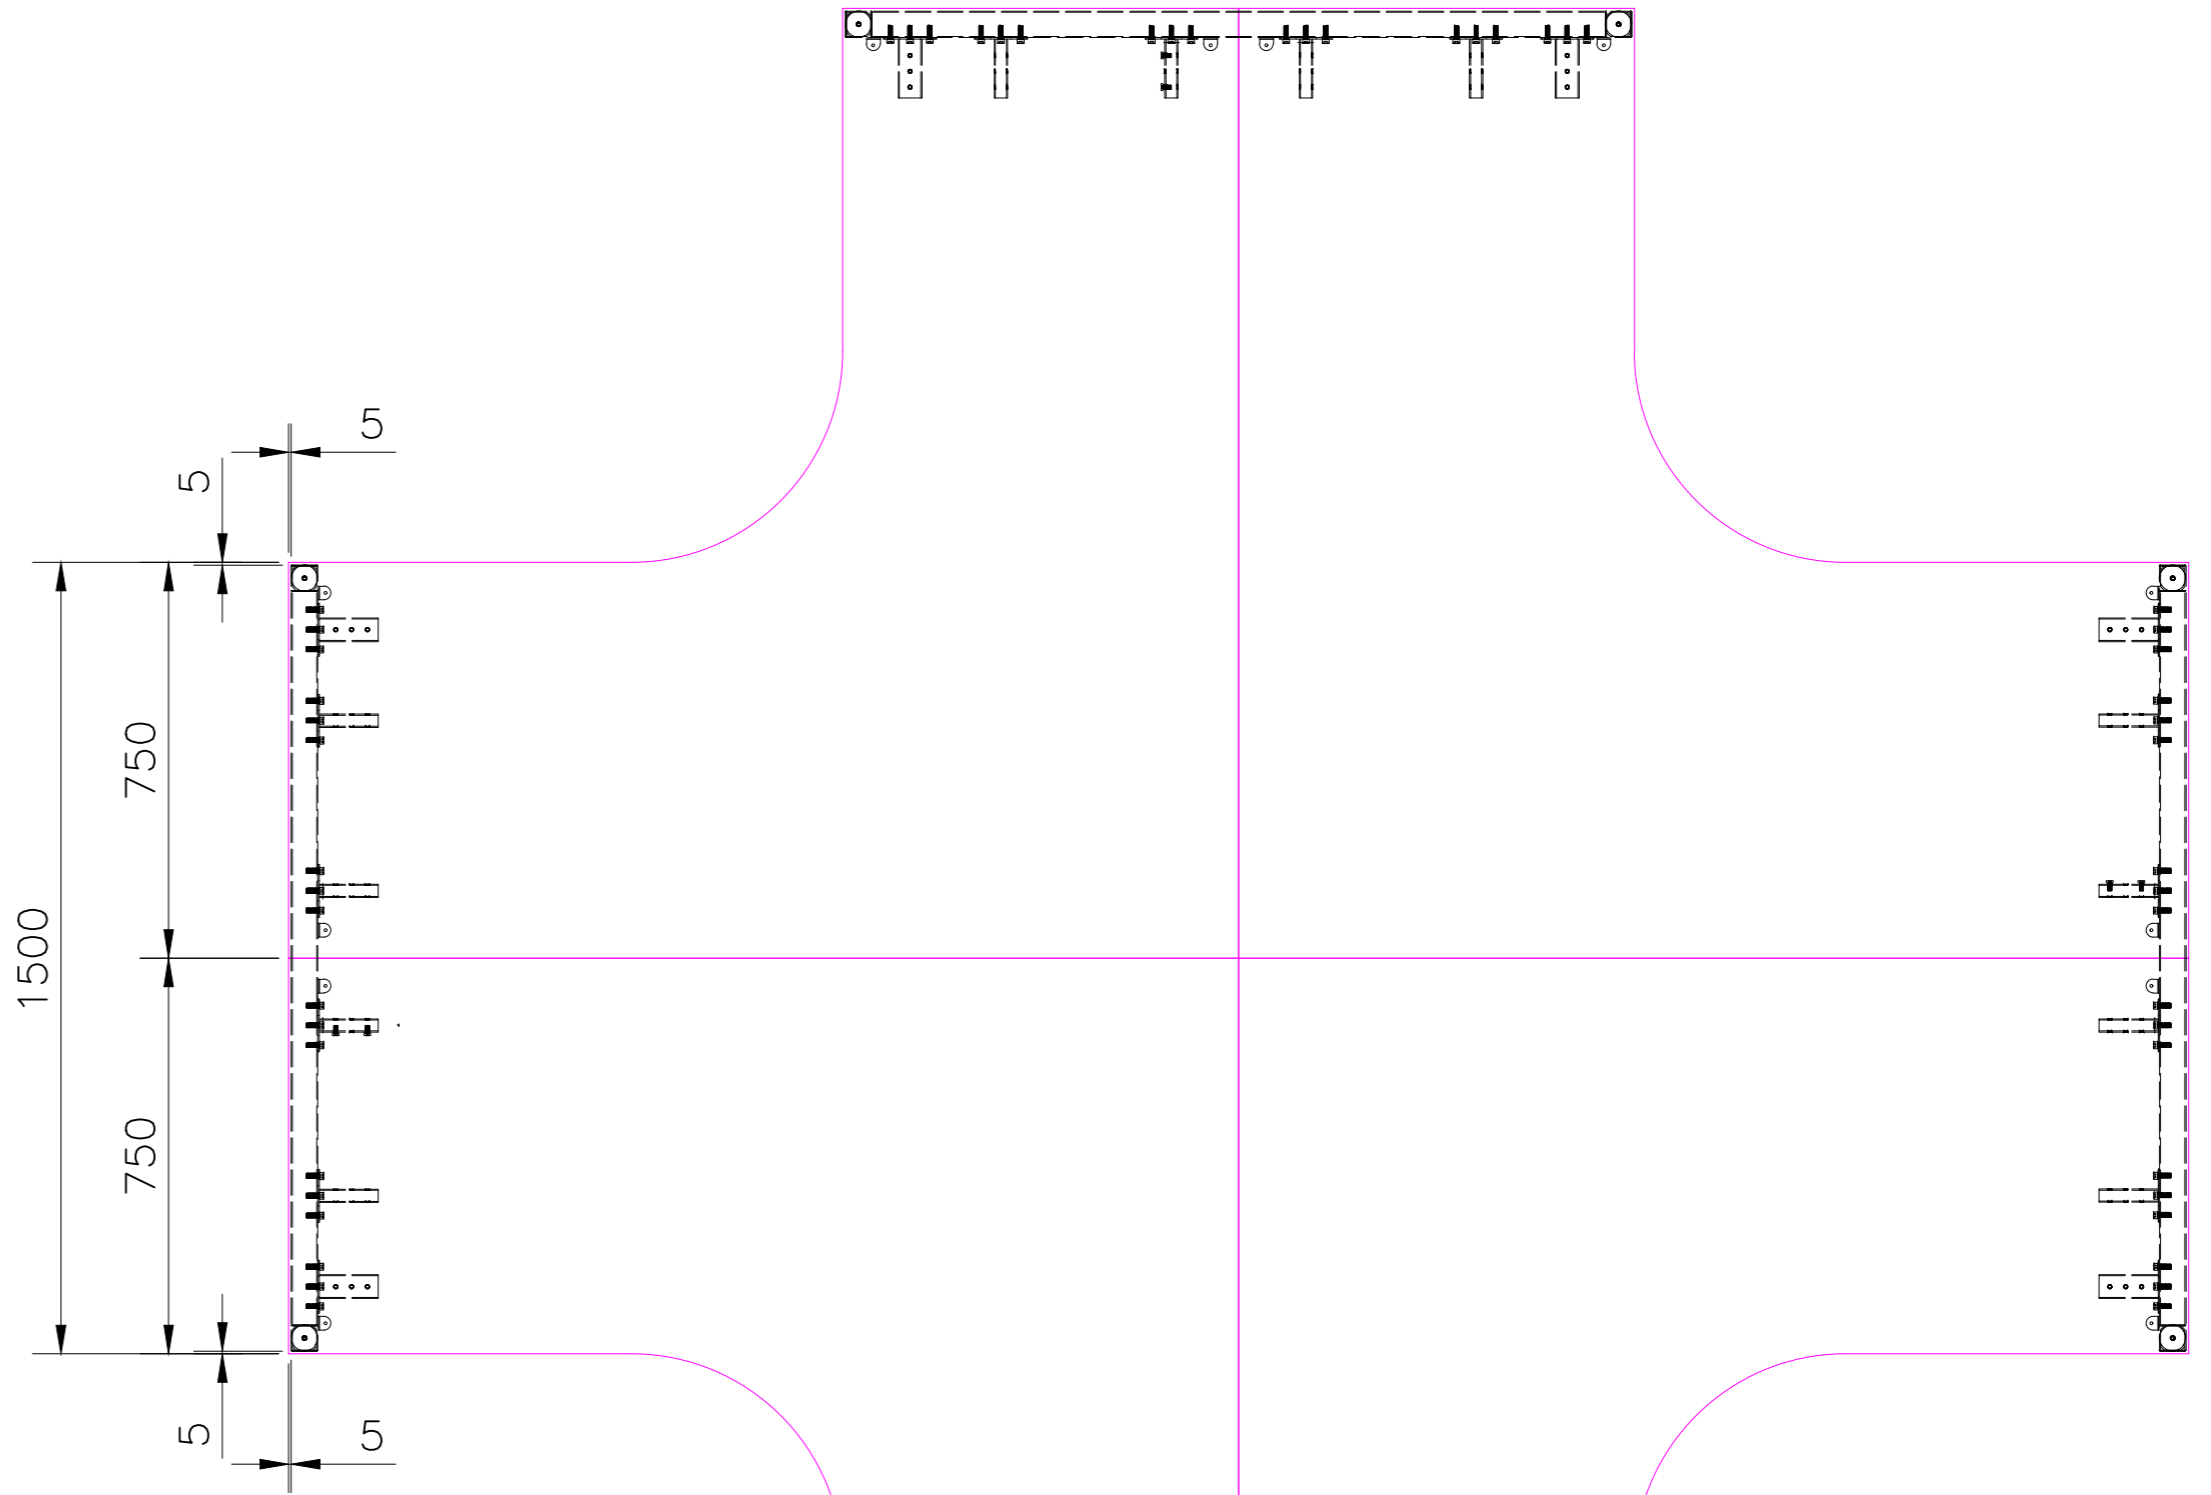

Office FURNITURE
Brisbane

A		x4	B		x2	C		x8
D		x4				E		x64
F		x8	G		x12			

TOP VIEW

STEP 1

STEP 2

Office FURNITURE
Brisbane

PRODUCT CODE: ST-WSX187
ASSEMBLY INSTRUCTION-PART 1
ASSEMBLED SIZE:
3600L x 3600D x 725H