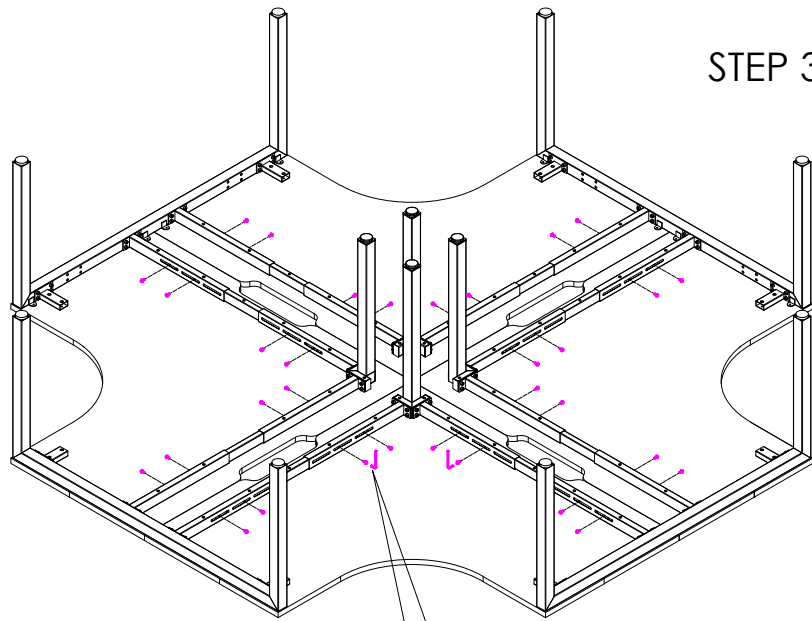

STEP 3

G E

STEP 4

A

D
32X

H
16X

E
40X

FINAL

CAUTION:
HEAVY

2 PERSON HEAVY
ASSEMBLY

Office FURNITURE
Brisbane

PRODUCT CODE:
ST-WSX157-4
ASSEMBLY INSTRUCTION-PART 2

ASSEMBLED SIZE:
1500L x 1500D x 730H

REMARKS:
WST15157 +
ST-LE15 + ST-AB1218 + ST-WSCL

Office FURNITURE
Brisbane