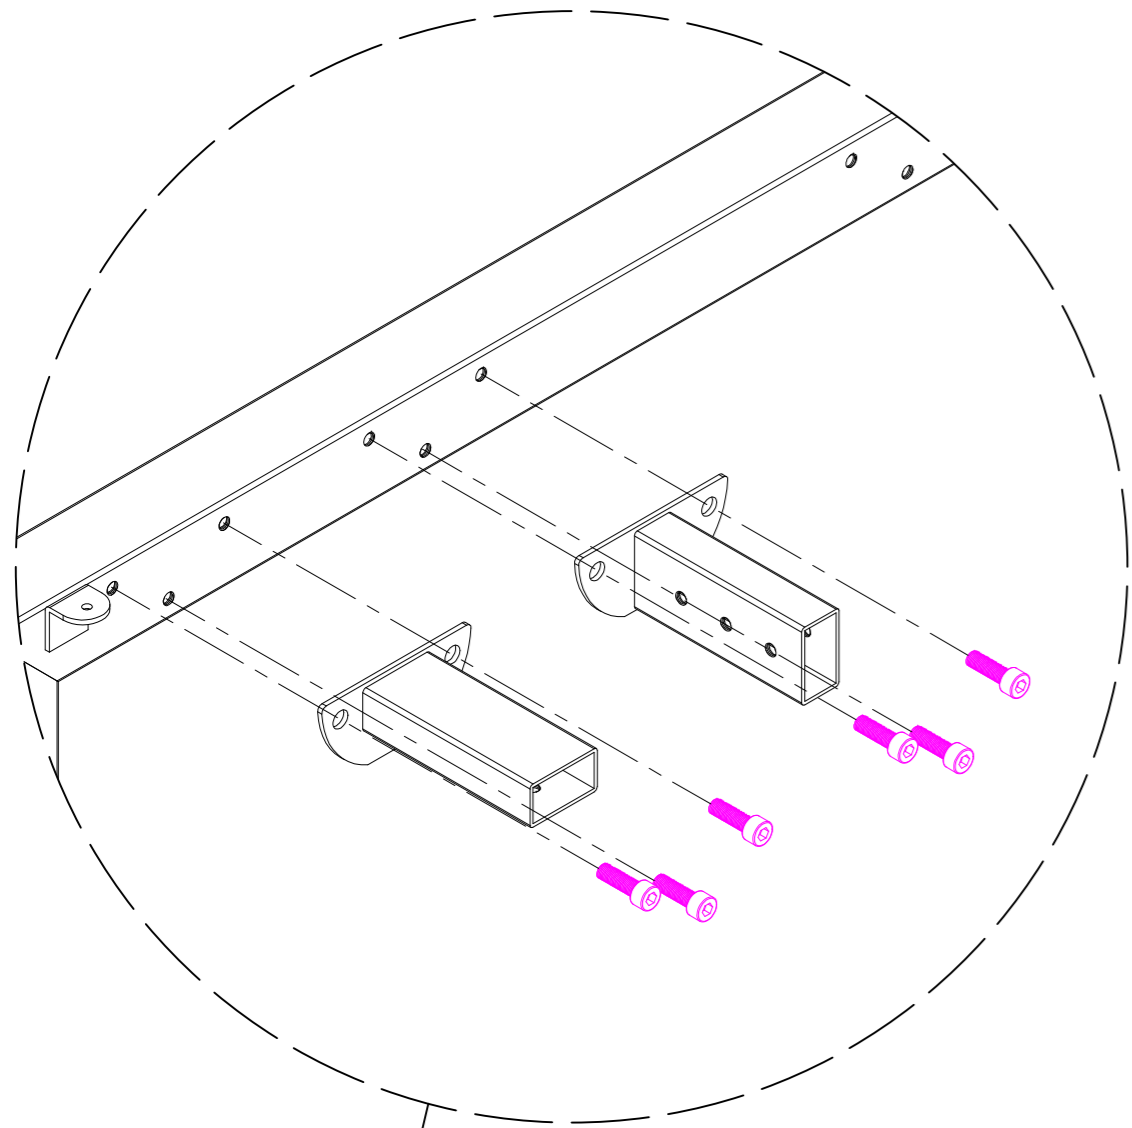

Office FURNITURE
Brisbane

A		x4	B		x2	C		x8
D		x4				E		x64
F		x8	G		x12			

TOP VIEW

STEP 1

STEP 2

Office FURNITURE
Brisbane

PRODUCT CODE: ST-WSX187
ASSEMBLY INSTRUCTION-PART 1
ASSEMBLED SIZE:
3600L x 3600D x 725H