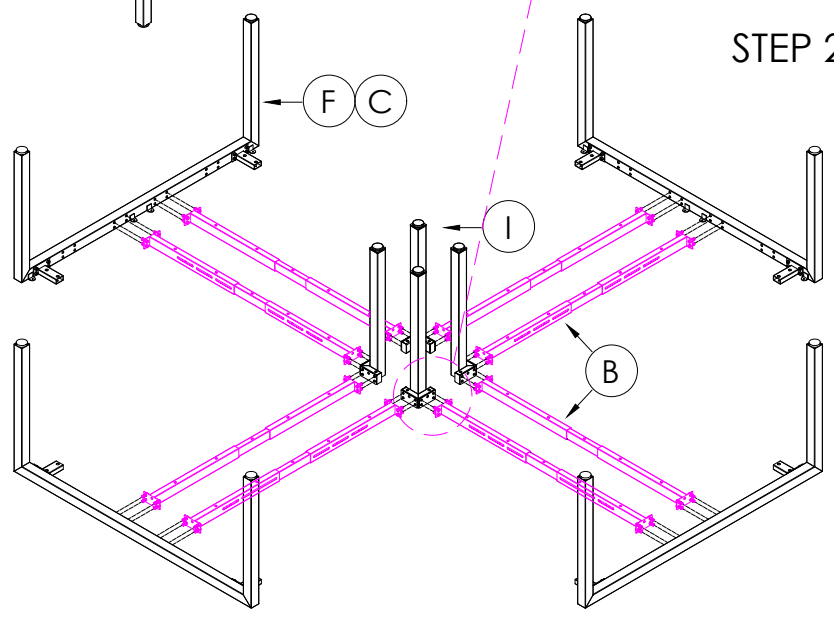

A	VARIOUS SIZES  DESKTOP	x4	C	 ST-LP-LE15	x4	D	M6 x 20mm  BUTTON HEAD ALLEN BOLT	x32
B	ST-AB1218  ADJUSTABLE BEAM	x8	G	 3mm SPACER	x8	E	70mm  CHIPBOARD SCREW	x40
F	100mm x 50mm  BRACKET	x8	H	 CHIPBOARD SCREW	x24			
I	 ST-WSCL	x4						

STEP 1

STEP 2

CAUTION:
HEAVY

2 PERSON HEAVY
ASSEMBLY

Office FURNITURE
Brisbane

PRODUCT CODE:
ST-WSX157-4
ASSEMBLY INSTRUCTION-PART1

ASSEMBLED SIZE:
1500L x 1500D x 730H

REMARKS:
WST15157 +
ST-LE15 + ST-AB1218 + ST-WSCL

Office FURNITURE
Brisbane

A		x4	B		x2	C		x8
D		x4				E		x64
F		x8	G		x12			

TOP VIEW

STEP 1

STEP 2

Office FURNITURE
Brisbane

PRODUCT CODE: ST-WSX187
ASSEMBLY INSTRUCTION-PART 1
ASSEMBLED SIZE:
3600L x 3600D x 725H

Brisbane

PRODUCT CODE: ST-WSX187
ASSEMBLY INSTRUCTION-PART 2

ASSEMBLED SIZE:
3600L x 3600D x 725H

REMARKS:
WST18187 + ST-LE15 + ST-AB1218

Office FURNITURE
Brisbane