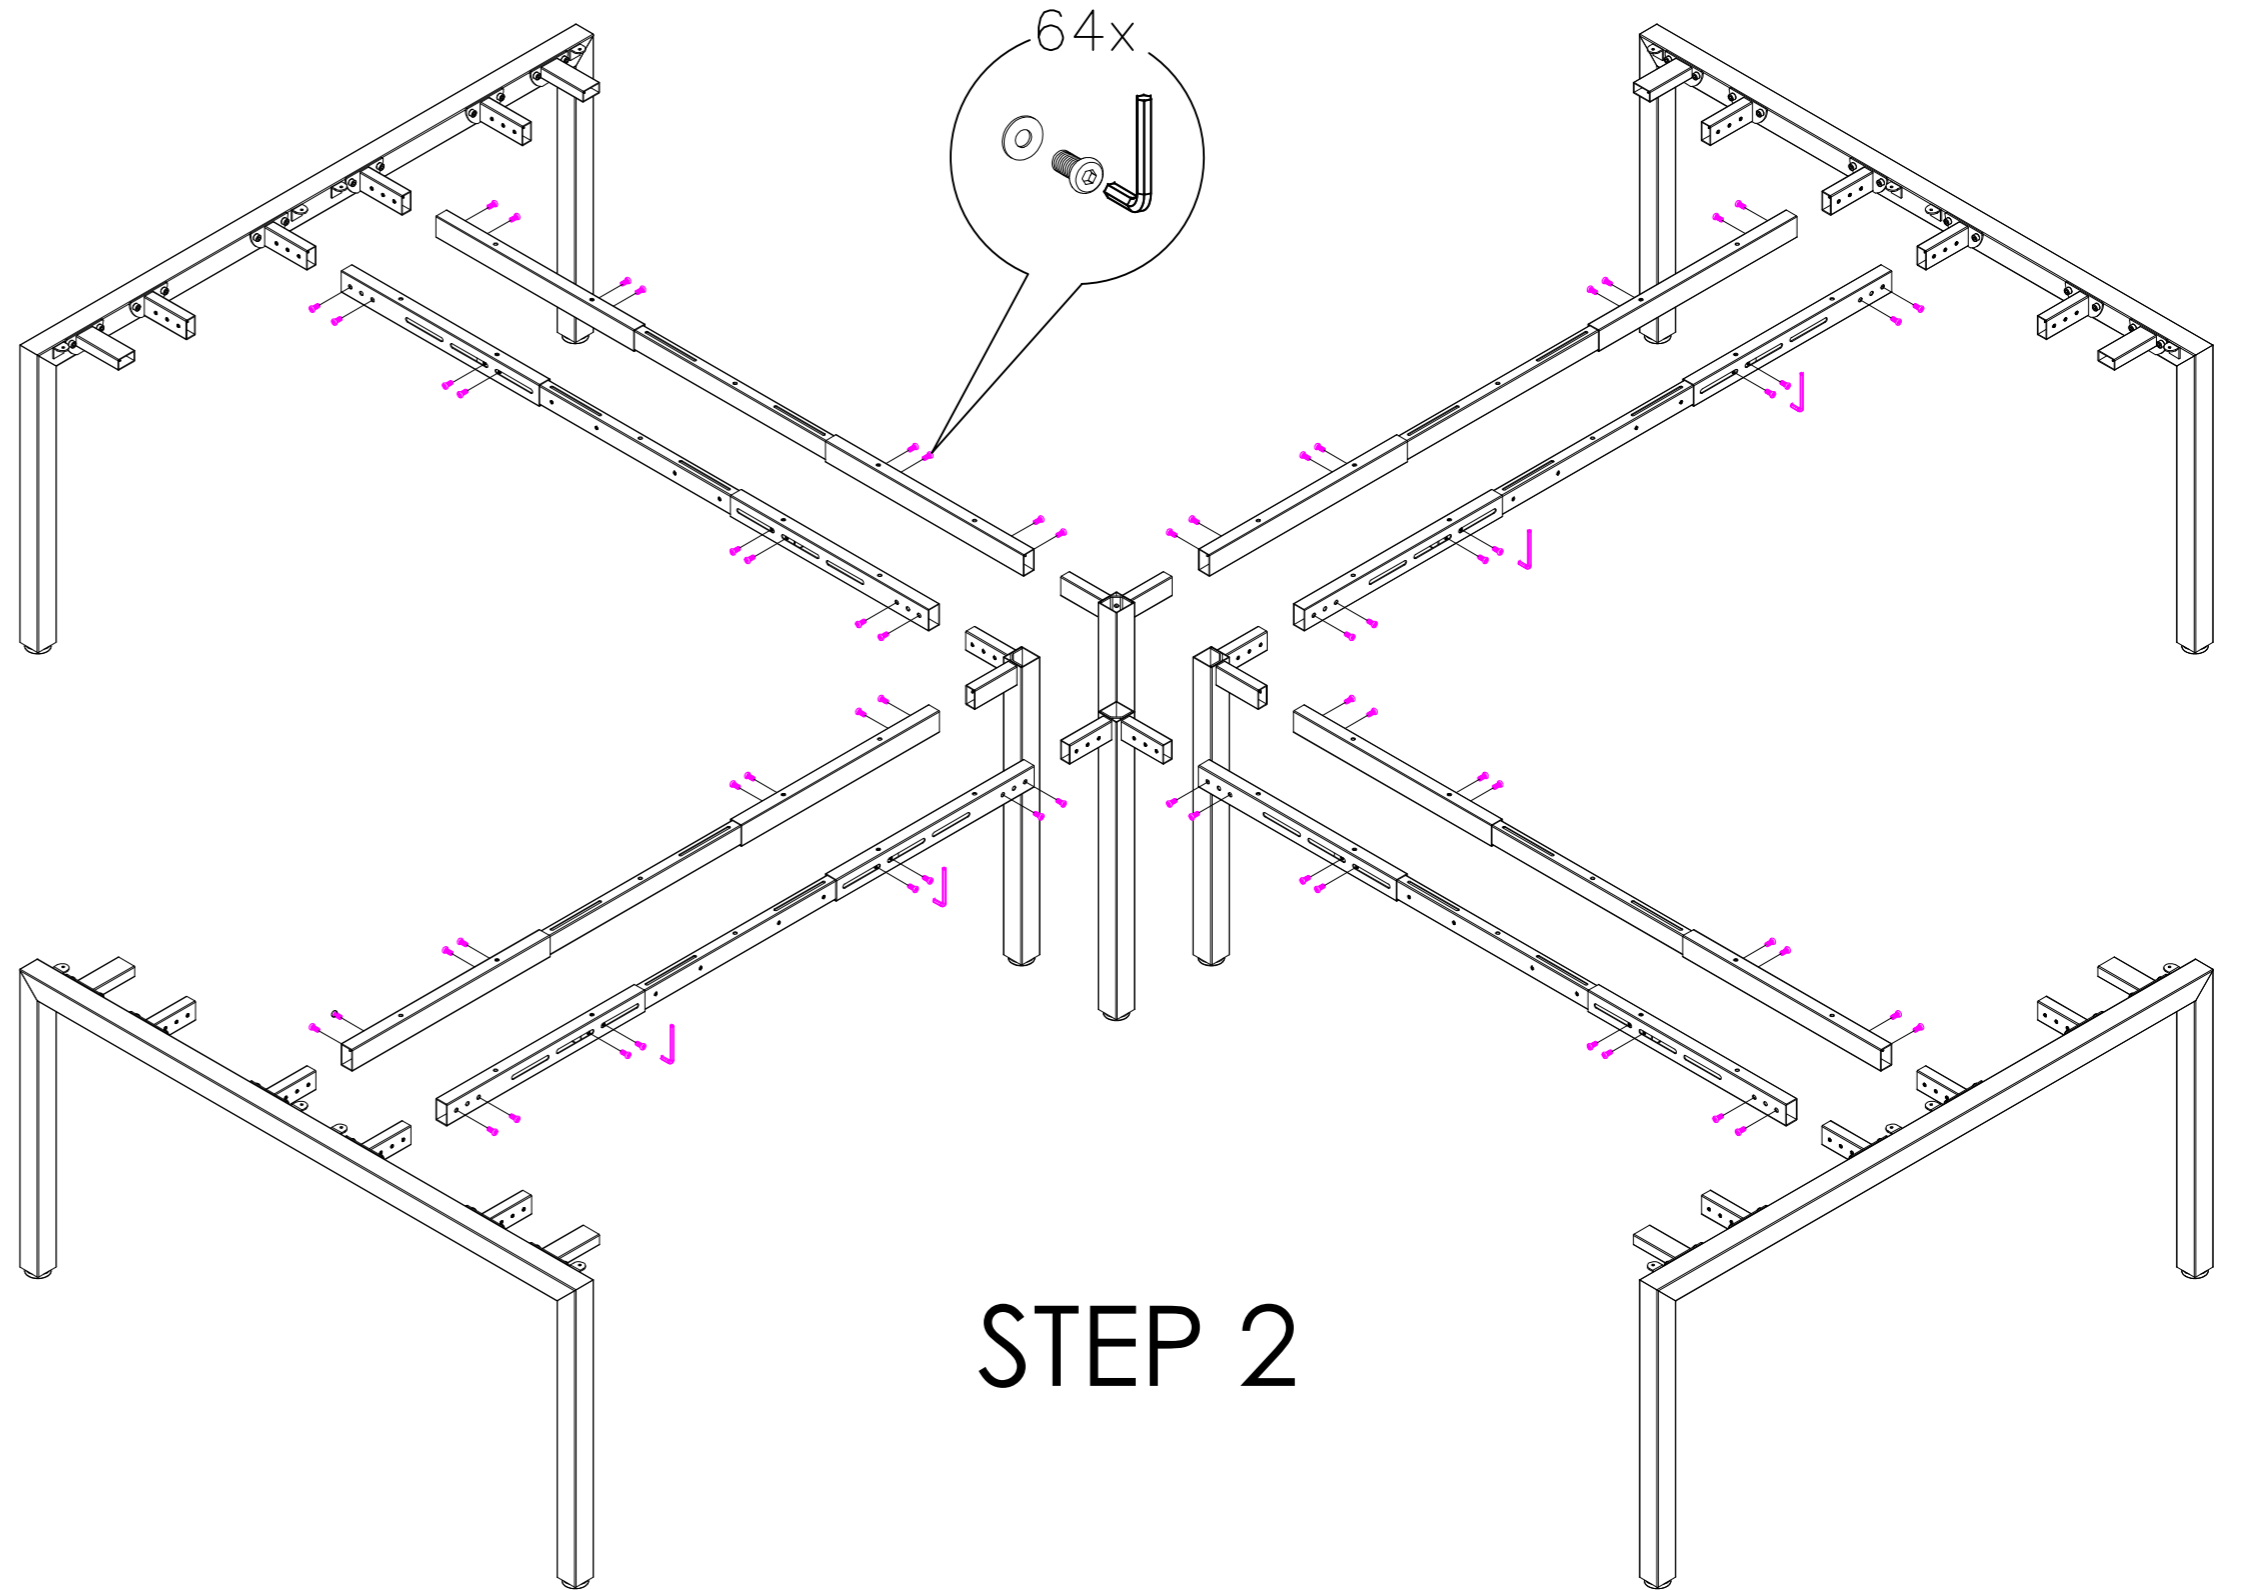

Office FURNITURE
Brisbane

A		x4	B		x2	C		x8
D		x4				E		x64
F		x8	G		x12			

TOP VIEW

STEP 1

STEP 2

Office FURNITURE
Brisbane

PRODUCT CODE: ST-WSX187
ASSEMBLY INSTRUCTION-PART 1
ASSEMBLED SIZE:
3600L x 3600D x 725H