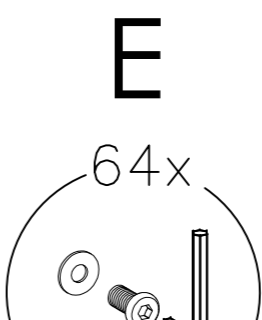

FINAL

CAUTION:
HEAVY

2 PERSON HEAVY
ASSEMBLY

Office FURNITURE
Brisbane

PRODUCT CODE:
ST-WSX157-4
ASSEMBLY INSTRUCTION-PART 2

ASSEMBLED SIZE:
1500L x 1500D x 730H

REMARKS:
WST15157 +
ST-LE15 + ST-AB1218 + ST-WSCL

Office FURNITURE
Brisbane

A		x4	B		x2	C		x8
D		x4				E		x64
F		x8	G		x12			

TOP VIEW

STEP 1

STEP 2

Office FURNITURE
Brisbane

PRODUCT CODE: ST-WSX187
ASSEMBLY INSTRUCTION-PART 1
ASSEMBLED SIZE:
3600L x 3600D x 725H