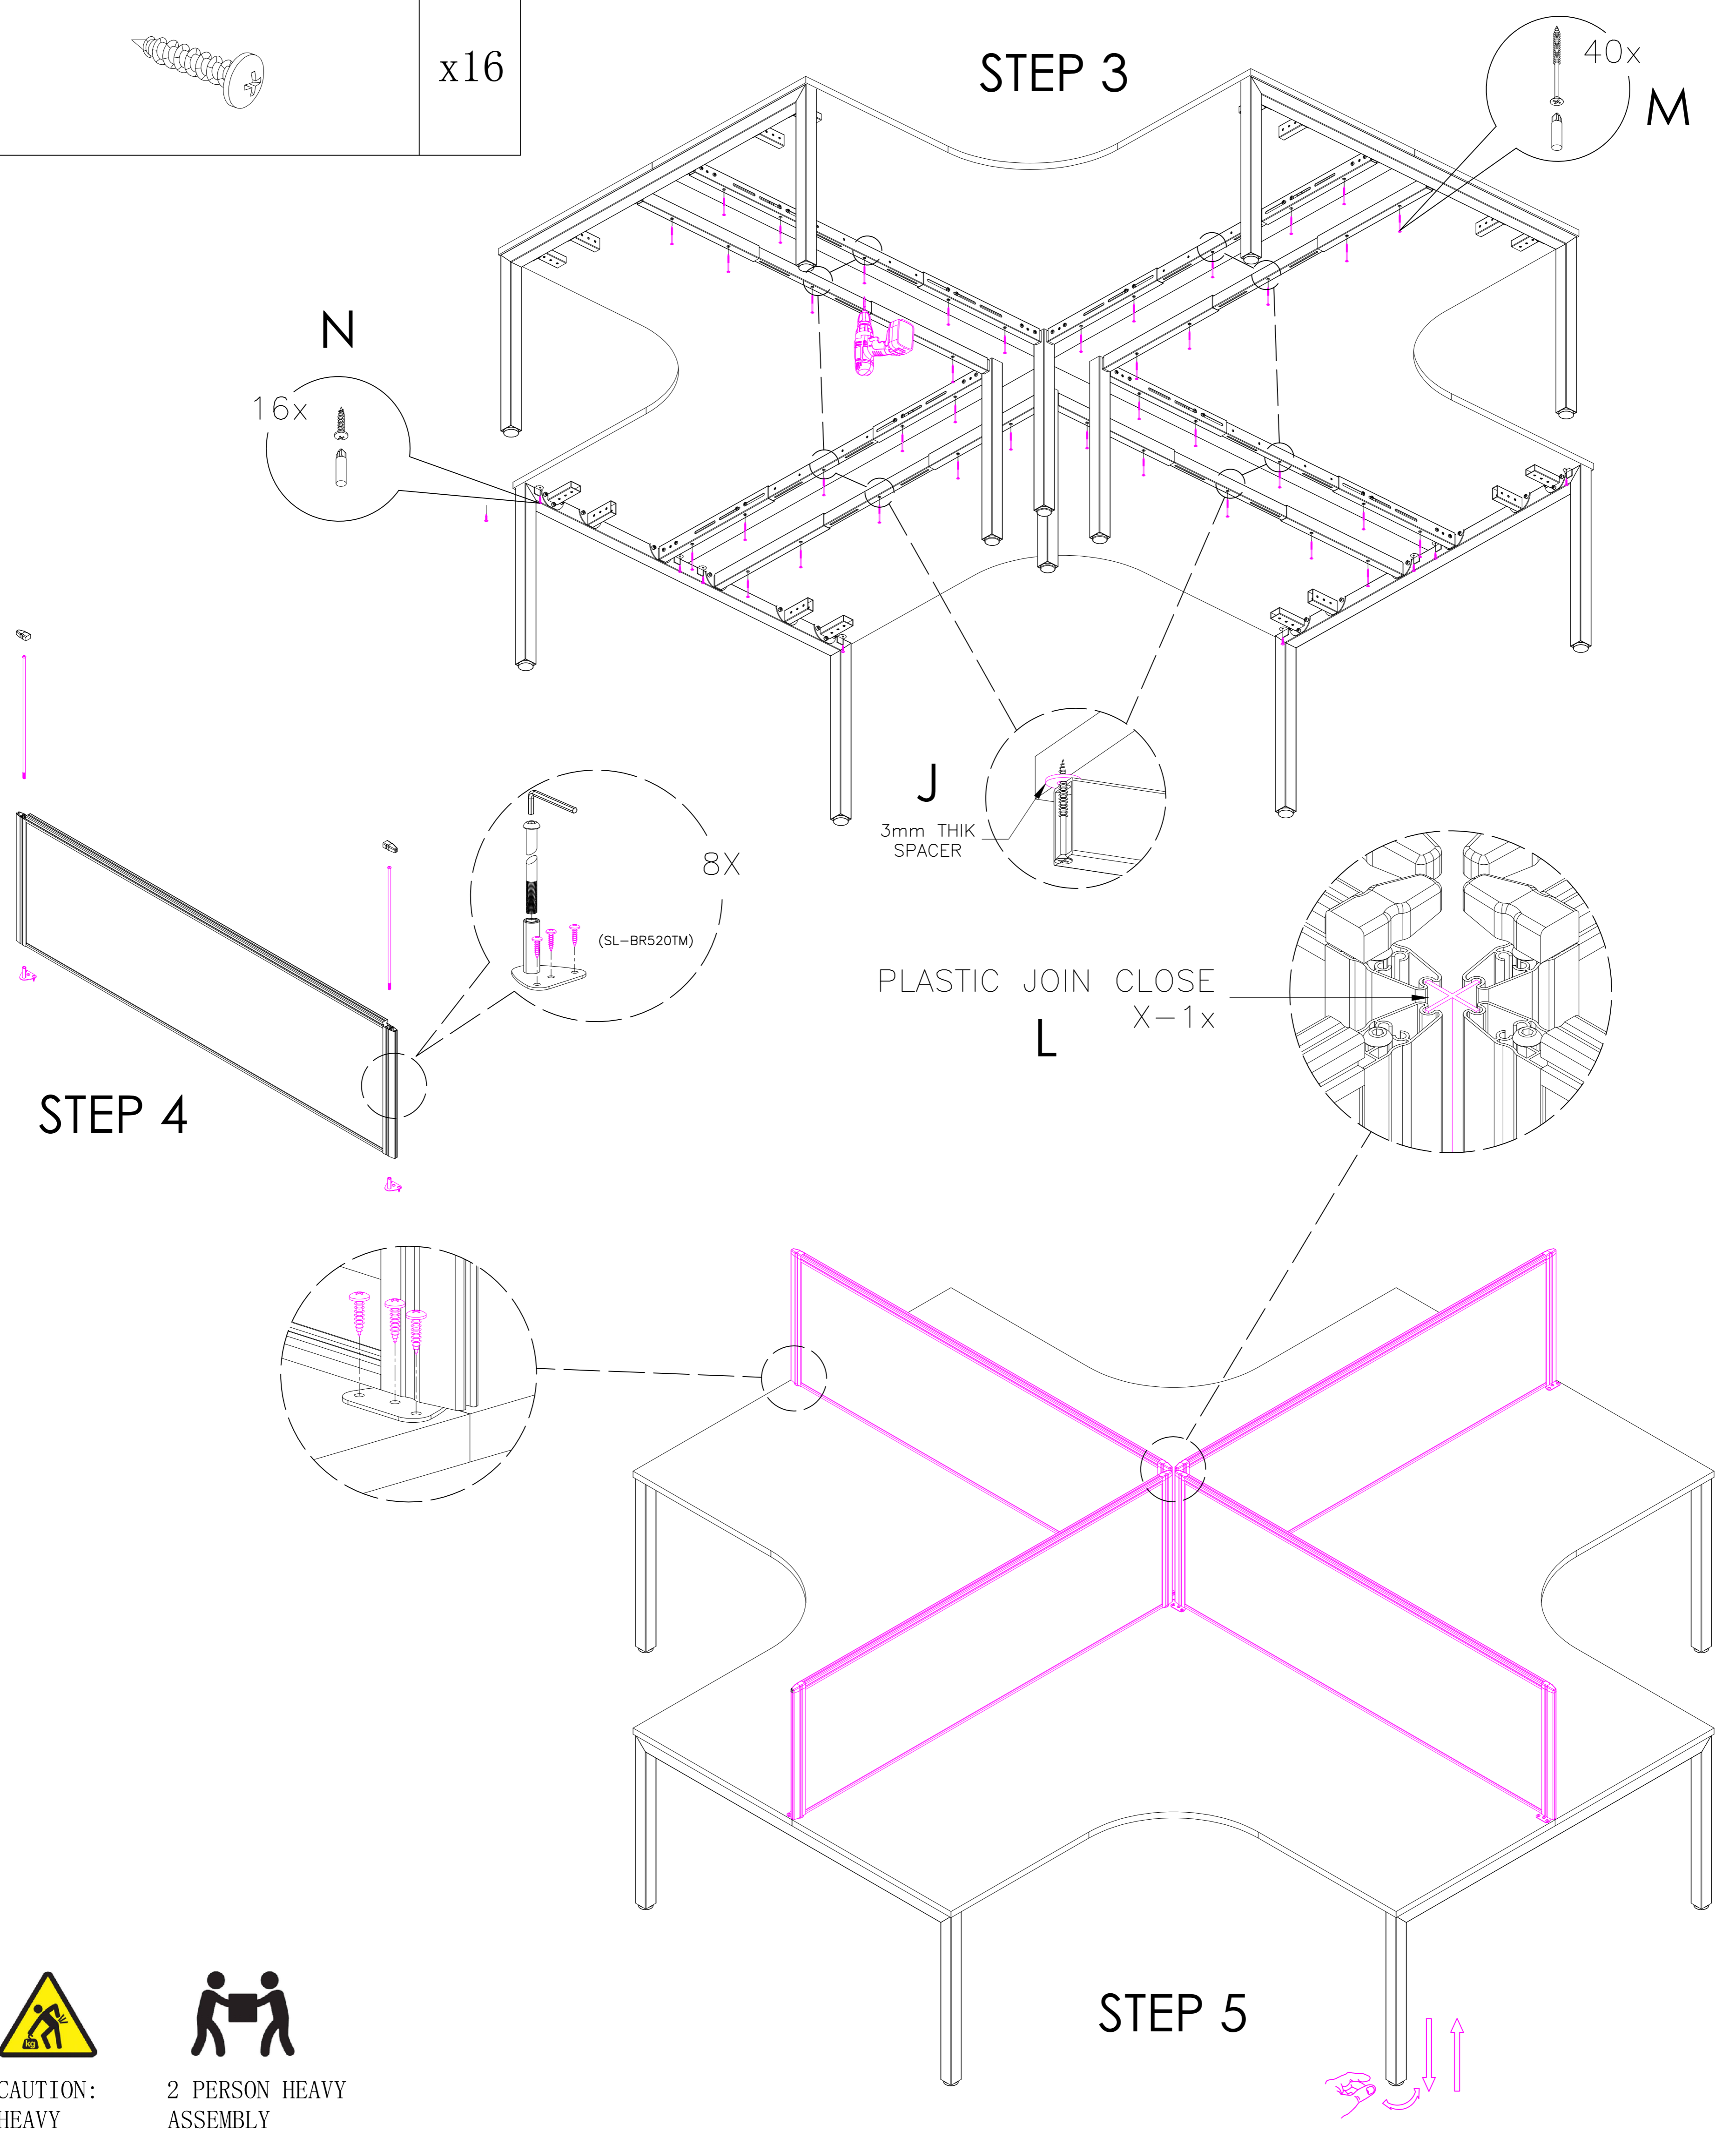

H		x4	I		*PACKED INSIDE THE PARTITION		x8	
J		x8	K	SL-BR520TM 	x8	L		x1
N		x16	M					x40

CAUTION: HEAVY

2 PERSON HEAVY ASSEMBLY

Office FURNITURE

Brisbane

PRODUCT CODE: ST-WSX187
ASSEMBLY INSTRUCTION-PART 2

ASSEMBLED SIZE:
3600L x 3600D x 725H

REMARKS:
WST18187 + ST-LE15 + ST-AB1218

Office FURNITURE
Brisbane