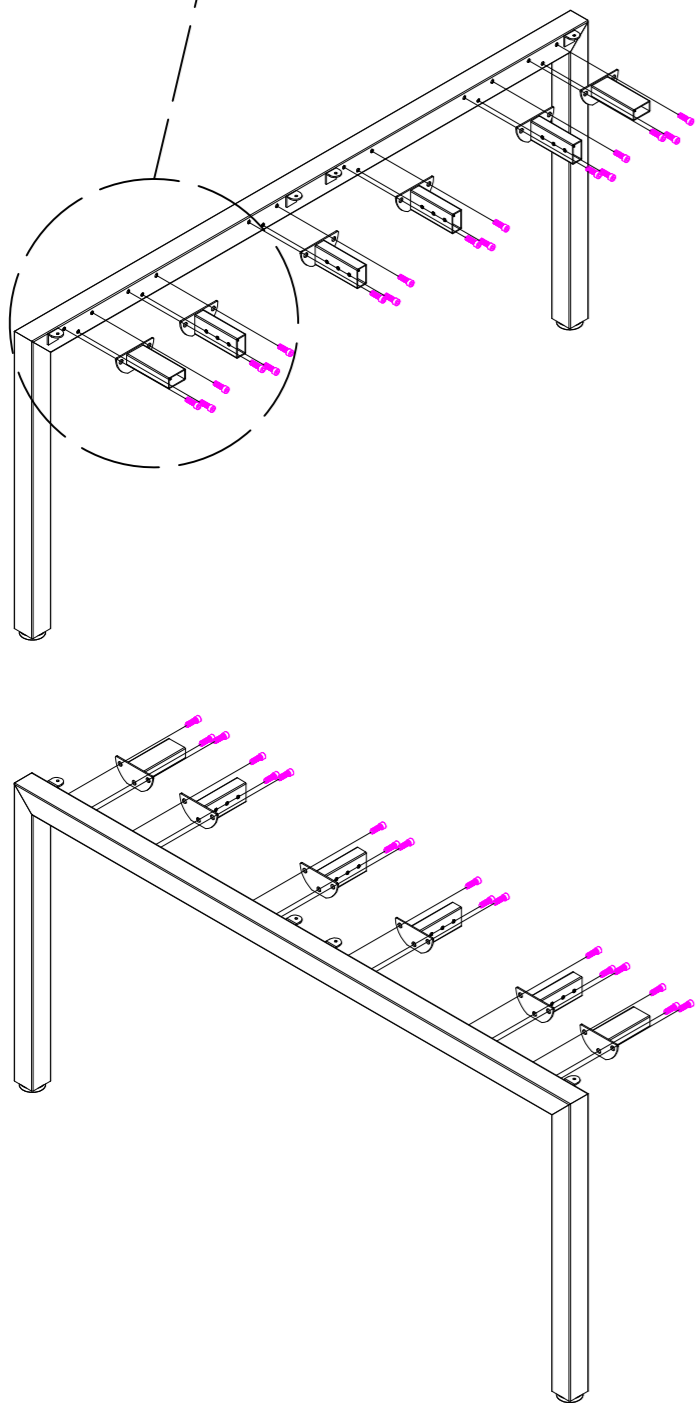

A	VARIOUS SIZES  DESKTOP	x4	C	 ST-LP-LE15	x4	D	M6 x 20mm  BUTTON HEAD ALLEN BOLT	x32
B	ST-AB1218  ADJUSTABLE BEAM	x8	G	 3mm SPACER	x8	E	70mm  CHIPBOARD SCREW	x40
F	100mm x 50mm  BRACKET	x8	H	 CHIPBOARD SCREW	x24			
I	 ST-WSCL	x4						

FINAL

CAUTION:
HEAVY

2 PERSON HEAVY
ASSEMBLY

Office FURNITURE
Brisbane

PRODUCT CODE:
ST-WSX157-4
ASSEMBLY INSTRUCTION-PART 2

ASSEMBLED SIZE:
1500L x 1500D x 730H

REMARKS:
WST15157 +
ST-LE15 + ST-AB1218 + ST-WSCL

Office FURNITURE
Brisbane

A		x4	B		x2	C		x8
D		x4				E		x64
F		x8	G		x12			

TOP VIEW

STEP 1

STEP 2

Office FURNITURE
Brisbane

PRODUCT CODE: ST-WSX187
ASSEMBLY INSTRUCTION-PART 1
ASSEMBLED SIZE:
3600L x 3600D x 725H

Brisbane

PRODUCT CODE: ST-WSX187
ASSEMBLY INSTRUCTION-PART 2

ASSEMBLED SIZE:
3600L x 3600D x 725H

REMARKS:
WST18187 + ST-LE15 + ST-AB1218

Office FURNITURE
Brisbane