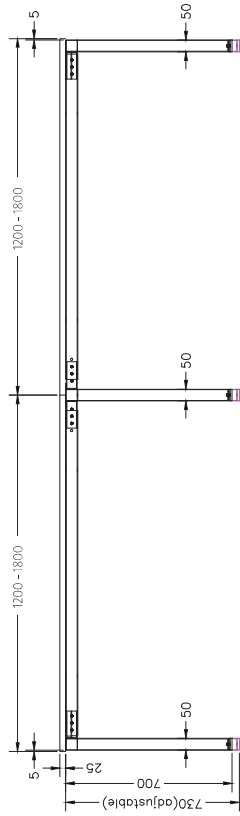

## 1 PERSON SINGLE SIDED

Size	Scalloped	2 Cable Holes
1200 x 750	ST-INS12A1	ST-DK127*
1500 x 750	ST-INS15A1	ST-DK157**
1800 x 750	ST-INS18A1	ST-DK187**
1800 x 900	-	ST-DK189*
2100 x 750	-	ST-DK217*

\*Available in Beech and White tops only  
 \*\*Available in Beech, White, Maple and Cherry tops only

SINGLE INLINE TECHNICAL DRAWING

SINGLE INLINE FRAME COMPONENTS

ISOMETRIC VIEW

SIDE VIEW

TOP VIEW

FRONT VIEW

SINGLE INLINE END LEG

Size	Code
740W x 700H	ST-LE75

SINGLE INLINE SHARED LEG

Size	Code
700W x 700H	ST-INSS

ADJUSTABLE BEAM

Size	Code
1200 - 1800	ST-AB1218
1800 - 2400	ST-AB1824

FRAME

BLACK

WHITE

TOP VIEW

## GLASS DESK MOUNT SCREEN

Size	Code
750L x 520H*	S23-GE752
750L x 520H	SI-GE752
1200L x 520H	SI-GE1252
1500L x 520H	SI-GE155
1800L x 520H	SI-GE1852

\*With Frame