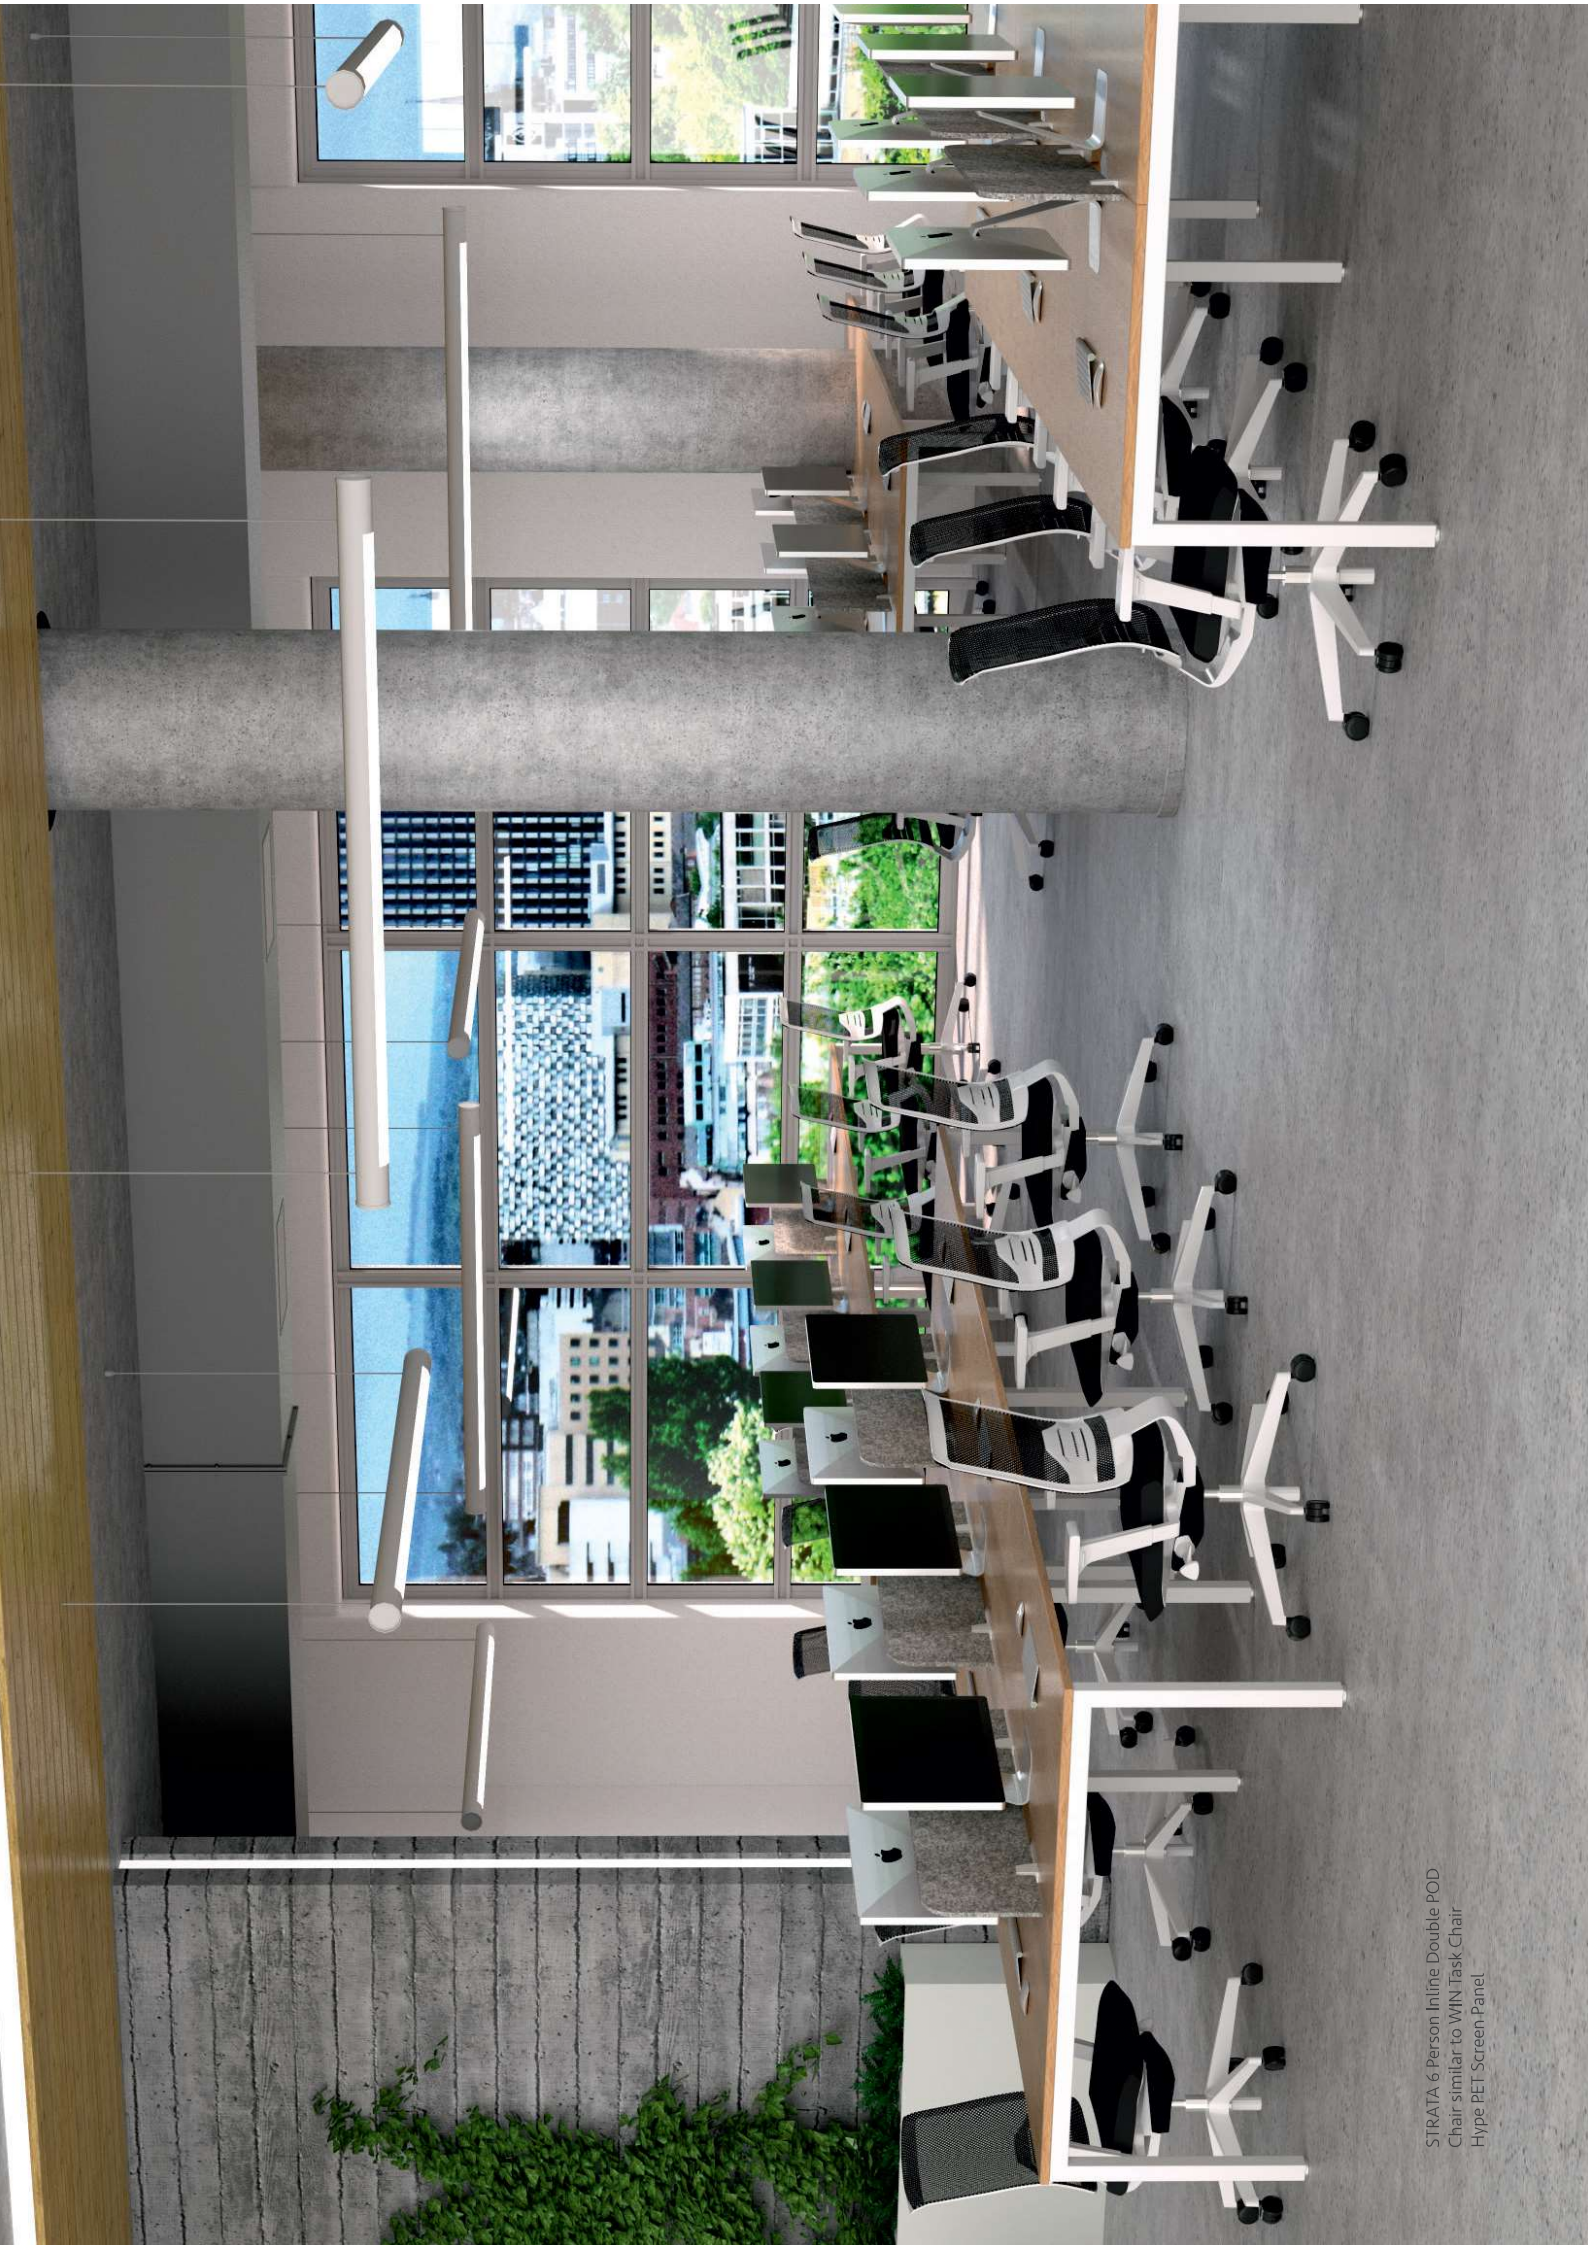

FRONT VIEW

ISOMETRIC VIEW

Size	Code
750W x 700H	ST-LE/5

Size	Code
700H	ST-W5L

Size	Code
700H	ST-W5L120

STRATA 6 Person Inline Double POD  
Chair similar to WIN Task Chair  
Hype PET Screen Panel