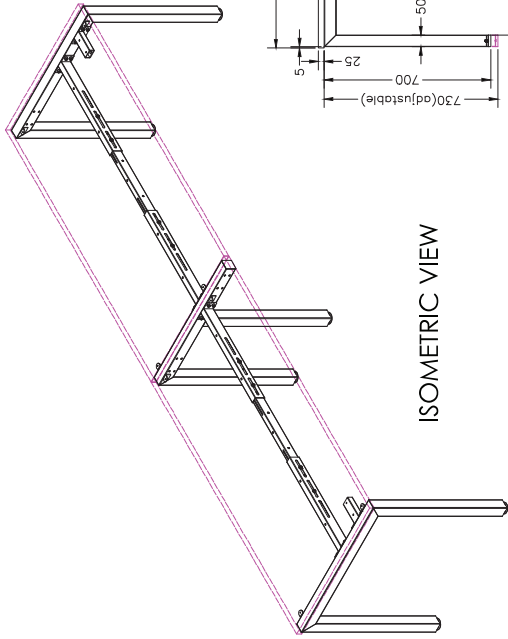

SINGLE INLINE TECHNICAL DRAWING

SINGLE INLINE FRAME COMPONENTS

ISOMETRIC VIEW

SIDE VIEW

TOP VIEW

FRONT VIEW

SINGLE INLINE END LEG

Size	Code
740W x 700H	ST-LE75