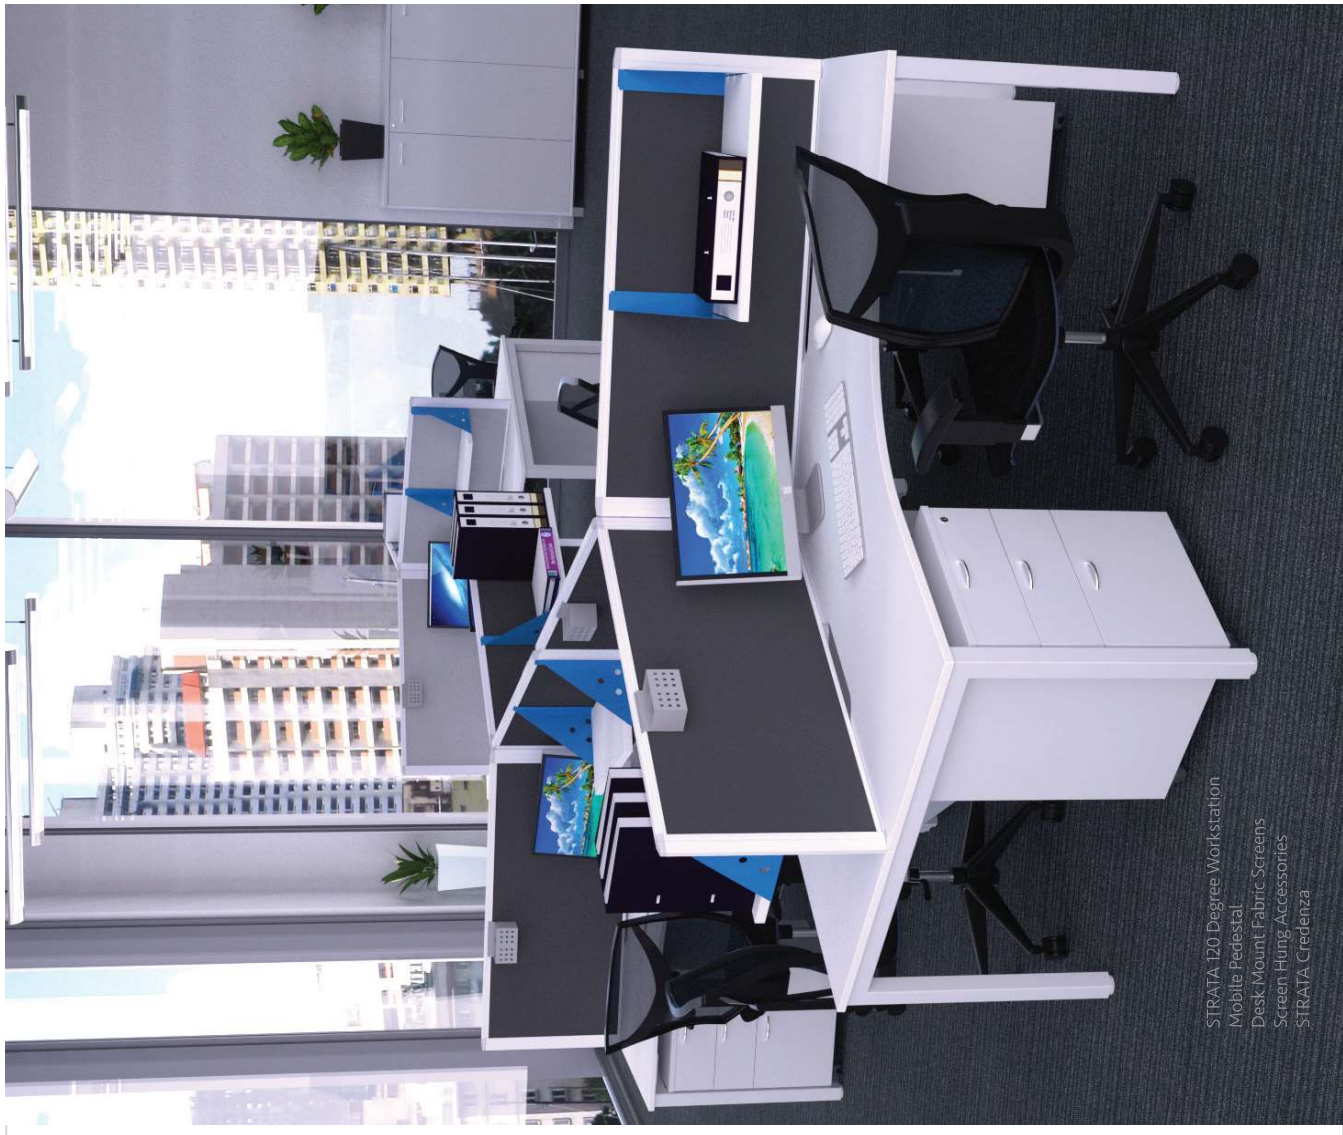

Custom made to order tops  
Available with cable port or scallops  
(Scallops not standard)

TOP

WHITE

WHITE

FRAME

BLACK

WHITE

STRATA 120 Degree Workstation  
Mobile Pedestal  
Desk Mount Fabric Screens  
Screen Hung Accessories  
STRATA Credenza