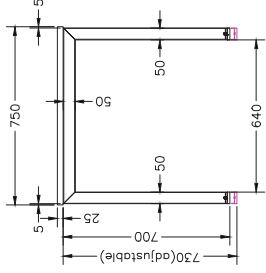

Size	Scalloped
1500 x 1500 x 600	ST=WS156
1800 x 1800 x 600	ST=WS186
1500 x 1500 x 750	ST=WS157
1800 x 1800 x 750	ST=WS187

STRATA 120 DEGREE WORKSTATION

Size	Code
1200 x 1200 x 600	ST=H20-3-126
1500 x 1500 x 600	ST=H20-3-156
1200 x 1200 x 750	ST=H20-3-127
1500 x 1500 x 750	ST=H20-3-157

SINGLE INLINE TECHNICAL DRAWING

SINGLE INLINE FRAME COMPONENTS

ISOMETRIC VIEW

SIDE VIEW

TOP VIEW

FRONT VIEW

SINGLE INLINE END LEG

Size	Code
740W x 700H	ST-LE75