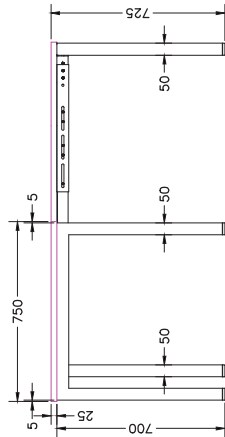

SINGLE INLINE TECHNICAL DRAWING

SINGLE INLINE FRAME COMPONENTS

ISOMETRIC VIEW

SIDE VIEW

TOP VIEW

FRONT VIEW

SINGLE INLINE END LEG

Size	Code
740W x 700H	ST-LE75

SINGLE INLINE SHARED LEG

Size	Code
700W x 700H	ST-INSS

ADJUSTABLE BEAM

Size	Code
1200 - 1800	ST-AB1218
1800 - 2400	ST-AB1824

FRAME

BLACK

WHITE

TOP VIEW

## GLASS DESK MOUNT SCREEN

Size	Code
750L x 520H*	S23-GE752
750L x 520H	SI-GE752
1200L x 520H	SI-GE1252
1500L x 520H	SI-GE155
1800L x 520H	SI-GE1852

\*With Frame