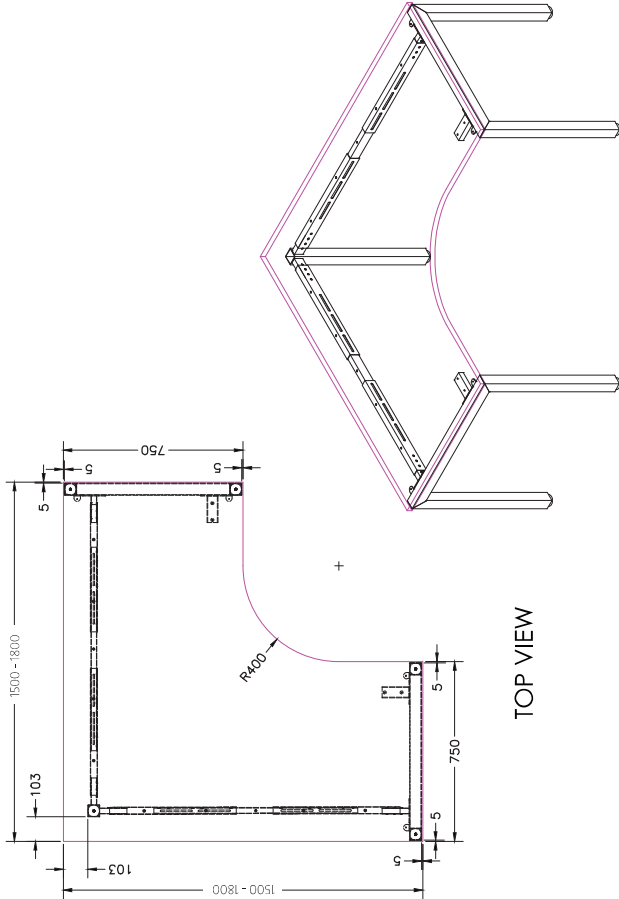

SINGLE INLINE TECHNICAL DRAWING

SINGLE INLINE FRAME COMPONENTS

ISOMETRIC VIEW

SIDE VIEW

TOP VIEW

FRONT VIEW

SINGLE INLINE END LEG

Size	Code
740W x 700H	ST-LE75

SINGLE INLINE SHARED LEG

Size	Code
700W x 700H	ST-INSS

ADJUSTABLE BEAM

Size	Code
1200 - 1800	ST-AB1218
1800 - 2400	ST-AB1824

FRAME

BLACK

WHITE

TOP VIEW