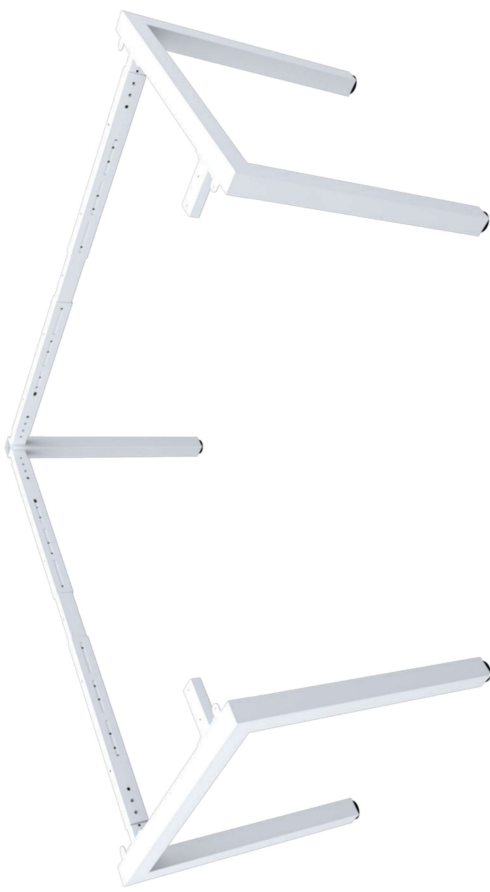

SINGLE INLINE SHARED LEG

Size	Code
700W x 700H	ST-INSS

ADJUSTABLE BEAM

Size	Code
1200 - 1800	ST-AB1218
1800 - 2400	ST-AB1824

FRAME

BLACK

WHITE

TOP VIEW

# ACCESSORIES

Create privacy and reduce noise with a variety of desk mount screens, perfect for inline desk pods or workstations.

Keep your workspace tidy and organised with our wide range of underdesk storage and screen hung accessories.