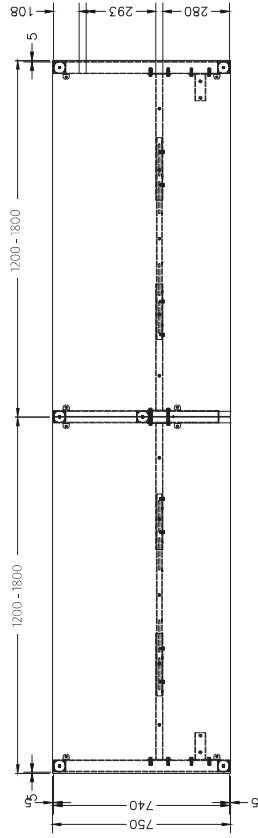

## 1 PERSON SINGLE SIDED

Size	Scalloped	2 Cable Holes
1200 x 750	ST-INS12A1	ST-DK127*
1500 x 750	ST-INS15A1	ST-DK157**
1800 x 750	ST-INS18A1	ST-DK187**
1800 x 900	-	ST-DK189*
2100 x 750	-	ST-DK217*

\*Available in Beech and White tops only  
 \*\*Available in Beech, White, Maple and Cherry tops only

Size	Scalloped
1500 x 1500 x 600	ST=WS156
1800 x 1800 x 600	ST=WS186
1500 x 1500 x 750	ST=WS157
1800 x 1800 x 750	ST=WS187

STRATA 120 DEGREE WORKSTATION

Size	Code
1200 x 1200 x 600	ST=H20-3-126
1500 x 1500 x 600	ST=H20-3-156
1200 x 1200 x 750	ST=H20-3-127
1500 x 1500 x 750	ST=H20-3-157

SINGLE INLINE TECHNICAL DRAWING

SINGLE INLINE FRAME COMPONENTS

ISOMETRIC VIEW

SIDE VIEW

TOP VIEW

FRONT VIEW

SINGLE INLINE END LEG

Size	Code
740W x 700H	ST-LE75