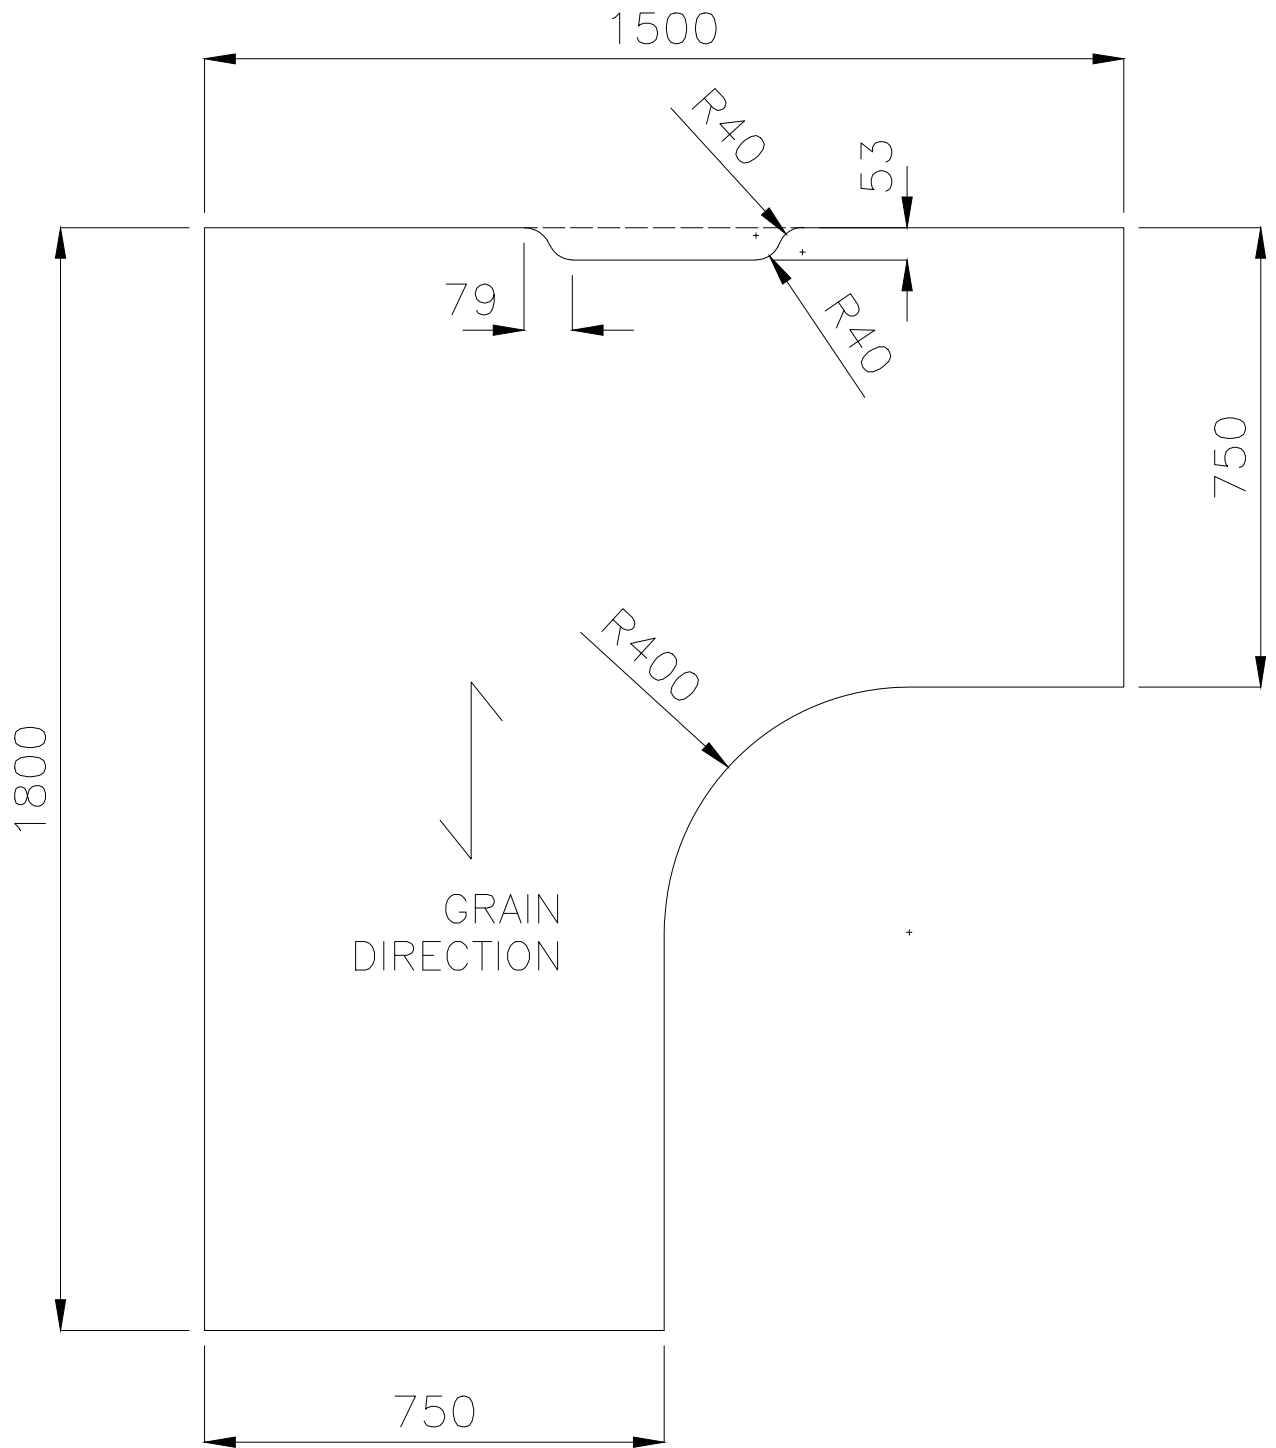

ISOMETRIC

TOP VIEW

SIDE VIEW

Office FURNITURE
Brisbane

PRODUCT CODE:
ST-WSX157-4

ASSEMBLED SIZE:
1500L x 1500D x 730H

REMARKS:
WST15157 + ST-LE15 + ST-AB1218

Office FURNITURE
Brisbane

Office FURNITURE
Brisbane

PRODUCT CODE:	R2O-WST15187
ASSEMBLED SIZE:	-

REMARKS:	-
	Office FURNITURE Brisbane