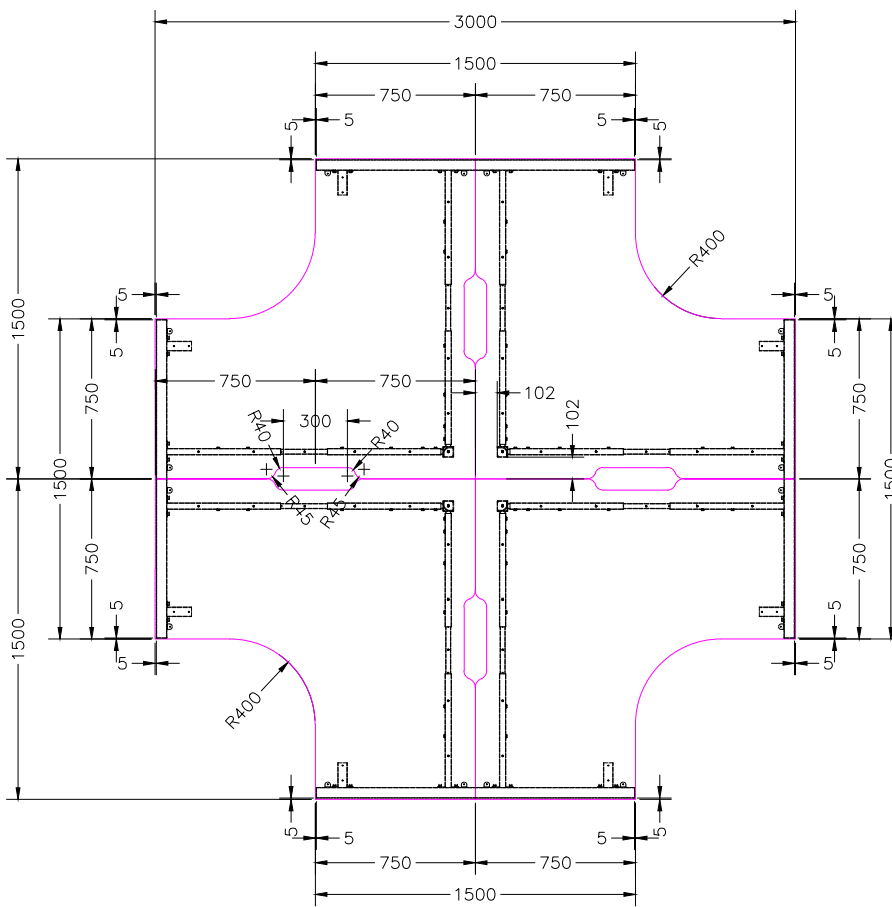

ISOMETRIC

TOP VIEW

SIDE VIEW

Office FURNITURE
Brisbane

PRODUCT CODE:
ST-WSX157-4

ASSEMBLED SIZE:
1500L x 1500D x 730H

REMARKS:
WST15157 + ST-LE15 + ST-AB1218

Office FURNITURE
Brisbane

Office FURNITURE
Brisbane

PRODUCT CODE:	R2O-WST15187
ASSEMBLED SIZE:	-

REMARKS:	-
	Office FURNITURE Brisbane