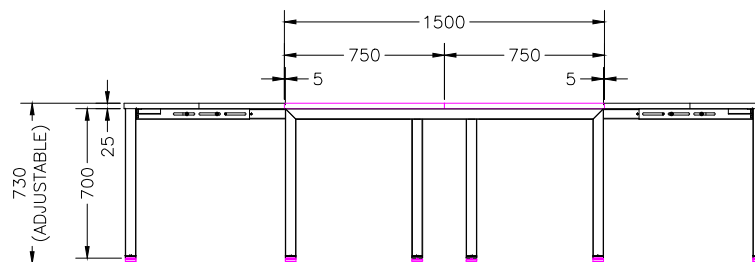

ISOMETRIC

TOP VIEW

SIDE VIEW

Office FURNITURE
Brisbane

PRODUCT CODE:
ST-WSX157-4

ASSEMBLED SIZE:
1500L x 1500D x 730H

REMARKS:
WST15157 + ST-LE15 + ST-AB1218

Office FURNITURE
Brisbane

Office FURNITURE
Brisbane

PRODUCT CODE:	R2O-WST15187
ASSEMBLED SIZE:	-

REMARKS:	-
	Office FURNITURE Brisbane