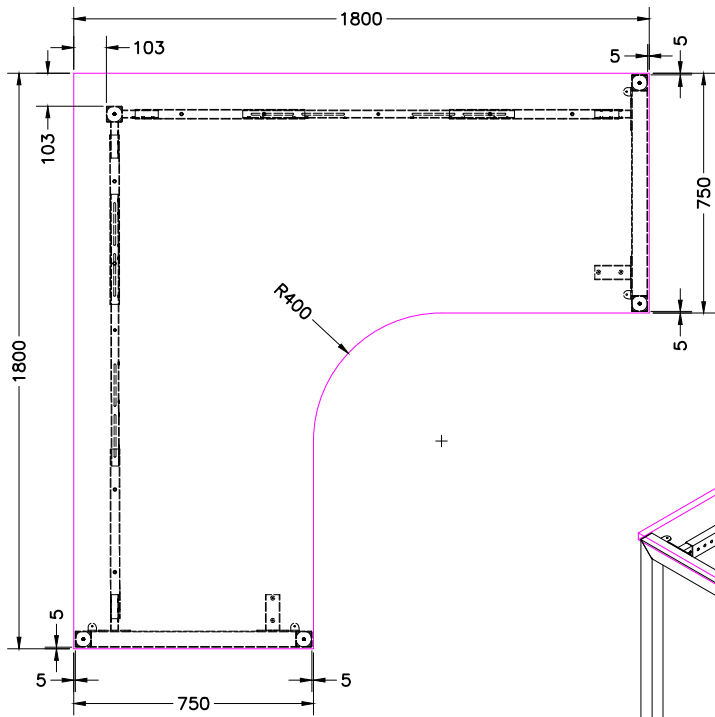

TOP VIEW

ISOMETRIC VIEW

FRONT VIEW

Office FURNITURE
Brisbane

PRODUCT CODE:

ST-WS157

REMARKS:

WST15157 + ST-LE75 + ST-AB1218

ASSEMBLED SIZE:

1500L x 1500D x 725H

Office FURNITURE
Brisbane

TOP VIEW

ISOMETRIC VIEW

FRONT VIEW

Office FURNITURE
Brisbane

PRODUCT CODE:

ST-WS187

REMARKS:

WST18187 + ST-LE75 + ST-AB1218

ASSEMBLED SIZE:

1800L x 1800D x 725H

Office FURNITURE
Brisbane

Office FURNITURE
Brisbane

PRODUCT CODE:
R2O-WST15187