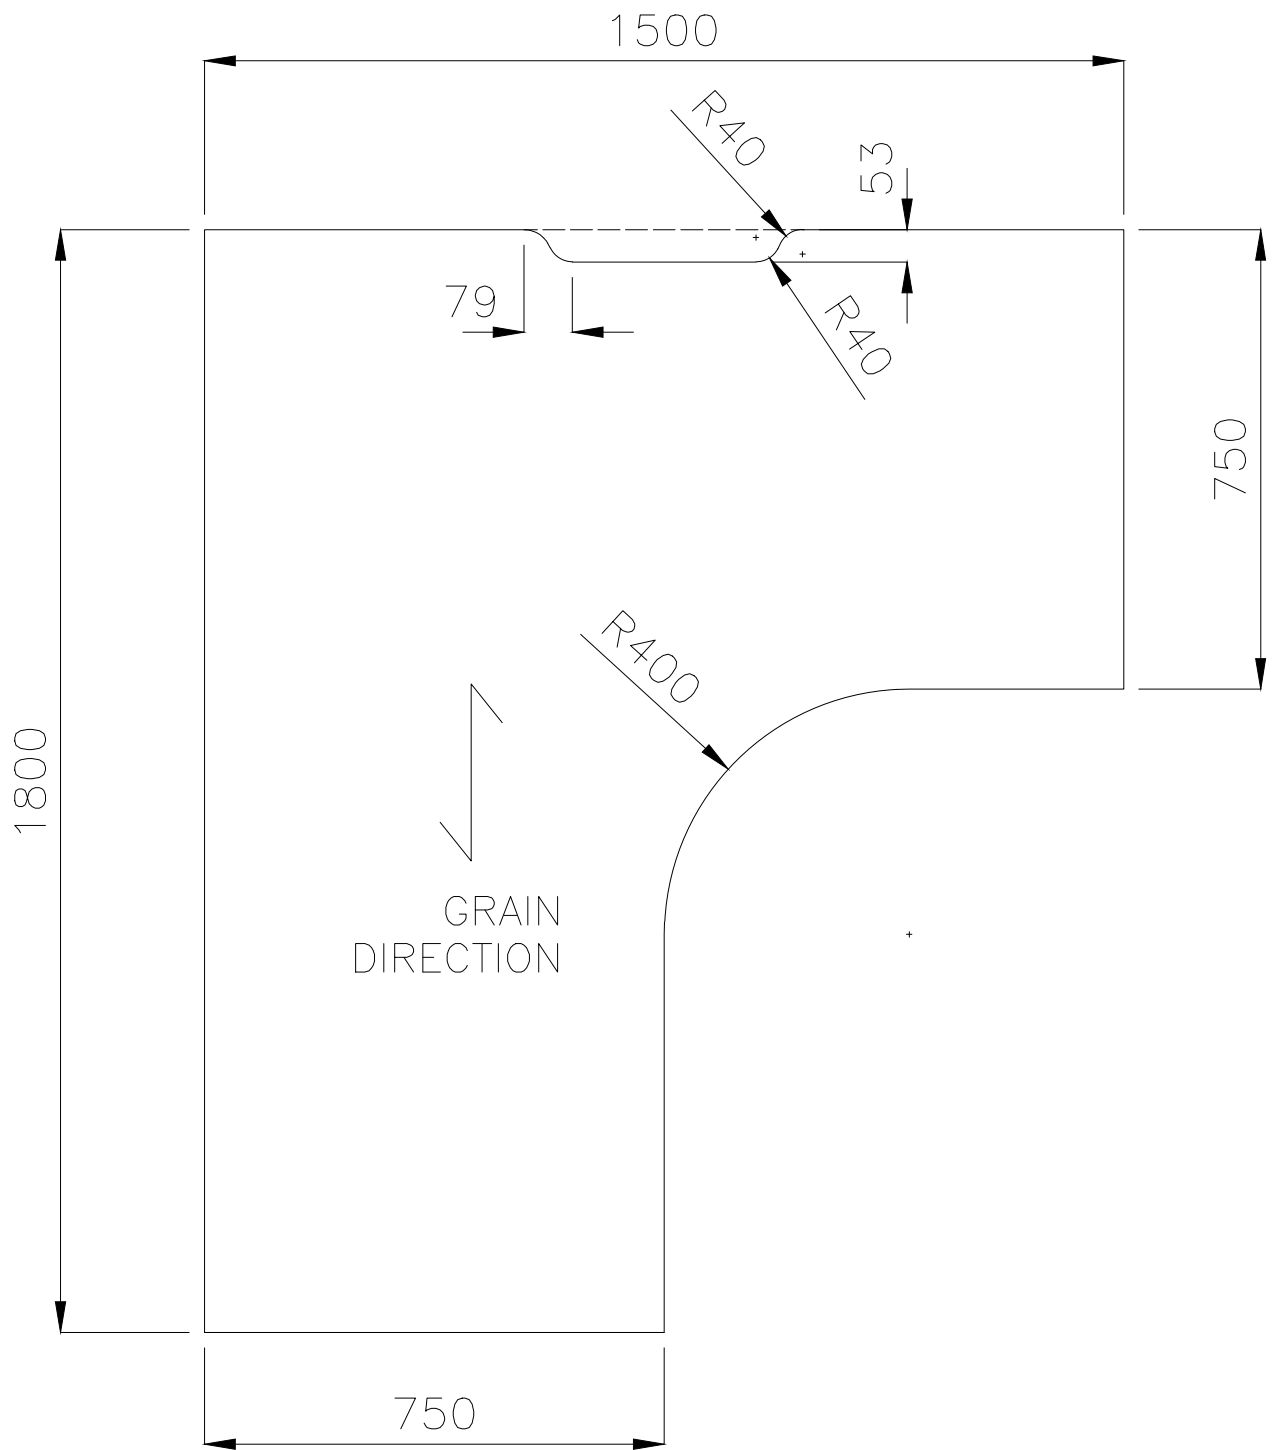

ASSEMBLED SIZE:

1500L x 1500D x 725H

Office FURNITURE
Brisbane

TOP VIEW

ISOMETRIC VIEW

FRONT VIEW

Office FURNITURE
Brisbane

PRODUCT CODE:

ST-WS187

REMARKS:

WST18187 + ST-LE75 + ST-AB1218

ASSEMBLED SIZE:

1800L x 1800D x 725H

Office FURNITURE
Brisbane

Office FURNITURE
Brisbane

PRODUCT CODE:
R2O-WST15187