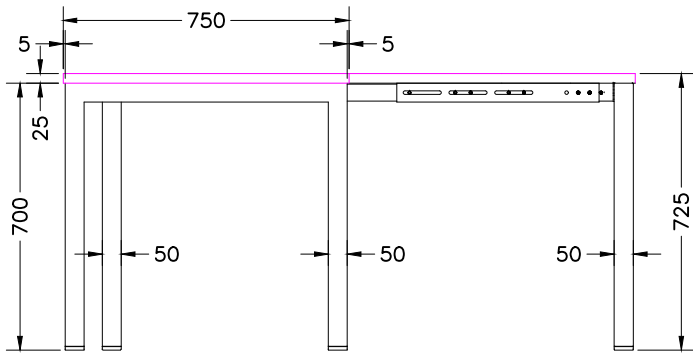

TOP VIEW

ISOMETRIC VIEW

FRONT VIEW

Office FURNITURE
Brisbane

PRODUCT CODE:

ST-WS157

REMARKS:

WST15157 + ST-LE75 + ST-AB1218

ASSEMBLED SIZE:

1500L x 1500D x 725H

Office FURNITURE
Brisbane

TOP VIEW

ISOMETRIC VIEW

FRONT VIEW

Office FURNITURE
Brisbane

PRODUCT CODE:

ST-WS187

REMARKS:

WST18187 + ST-LE75 + ST-AB1218

ASSEMBLED SIZE:

1800L x 1800D x 725H

Office FURNITURE
Brisbane

Office FURNITURE
Brisbane

PRODUCT CODE:
R2O-WST15187