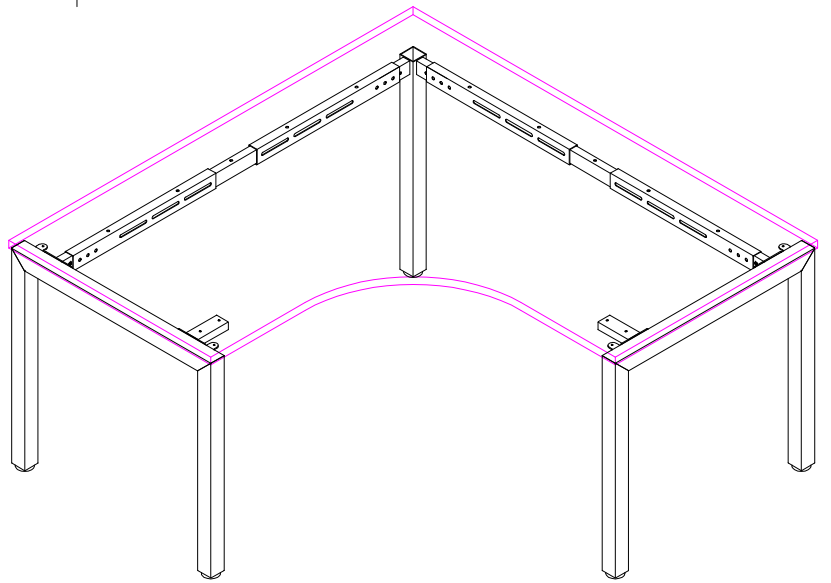

TOP VIEW

ISOMETRIC VIEW

FRONT VIEW

Office FURNITURE
Brisbane

PRODUCT CODE:

ST-WS157

REMARKS:

WST15157 + ST-LE75 + ST-AB1218

ASSEMBLED SIZE:

1500L x 1500D x 725H

Office FURNITURE
Brisbane

TOP VIEW

ISOMETRIC VIEW

FRONT VIEW

Office FURNITURE
Brisbane

PRODUCT CODE:

ST-WS187

REMARKS:

WST18187 + ST-LE75 + ST-AB1218

ASSEMBLED SIZE:

1800L x 1800D x 725H

Office FURNITURE
Brisbane

Office FURNITURE
Brisbane

PRODUCT CODE:
R2O-WST15187