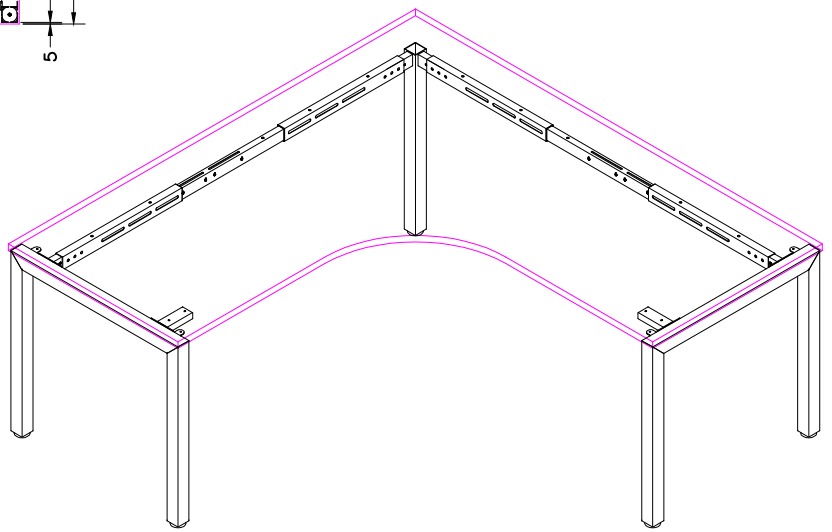

TOP VIEW

ISOMETRIC VIEW

FRONT VIEW

Office FURNITURE
Brisbane

PRODUCT CODE:

ST-WS157

REMARKS:

WST15157 + ST-LE75 + ST-AB1218

ASSEMBLED SIZE:

1500L x 1500D x 725H

Office FURNITURE
Brisbane

TOP VIEW

ISOMETRIC VIEW

FRONT VIEW

Office FURNITURE
Brisbane

PRODUCT CODE:

ST-WS187

REMARKS:

WST18187 + ST-LE75 + ST-AB1218

ASSEMBLED SIZE:

1800L x 1800D x 725H

Office FURNITURE
Brisbane

Office FURNITURE
Brisbane

PRODUCT CODE:
R2O-WST15187