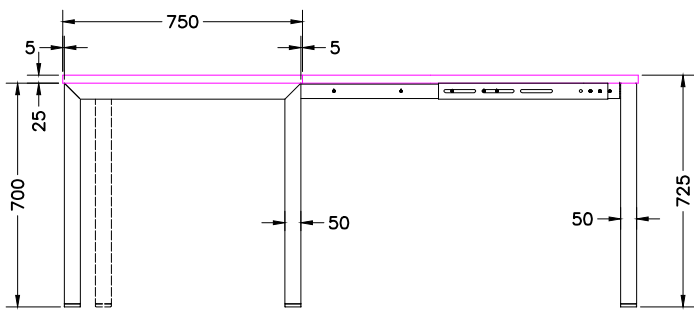

ASSEMBLED SIZE:

1500L x 1500D x 725H

Office FURNITURE
Brisbane

TOP VIEW

ISOMETRIC VIEW

FRONT VIEW

Office FURNITURE
Brisbane

PRODUCT CODE:

ST-WS187

REMARKS:

WST18187 + ST-LE75 + ST-AB1218

ASSEMBLED SIZE:

1800L x 1800D x 725H

Office FURNITURE
Brisbane

Office FURNITURE
Brisbane

PRODUCT CODE:
R2O-WST15187