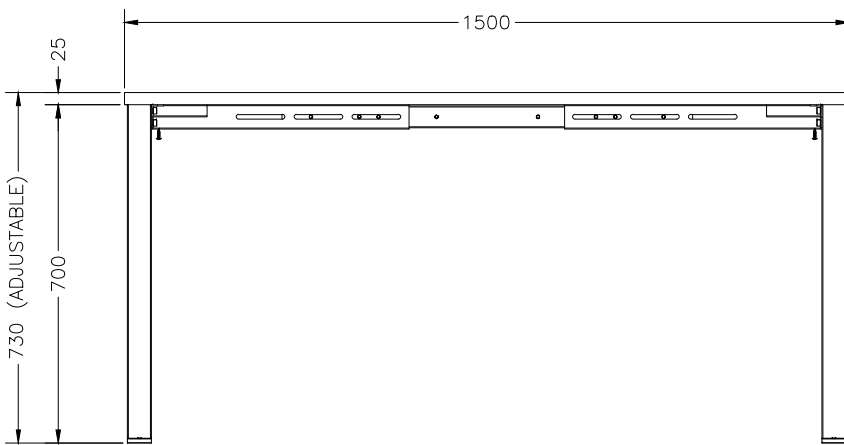

ISOMETRIC VIEW

TOP VIEW

FRONT VIEW

SIDE VIEW

Office FURNITURE
Brisbane

PRODUCT CODE:
ST-DK157+ST-INS157-1

ASSEMBLED SIZE:
1500L x 750D x 730H

REMARKS:
ST-LE75 + ST-AB1218 REV1