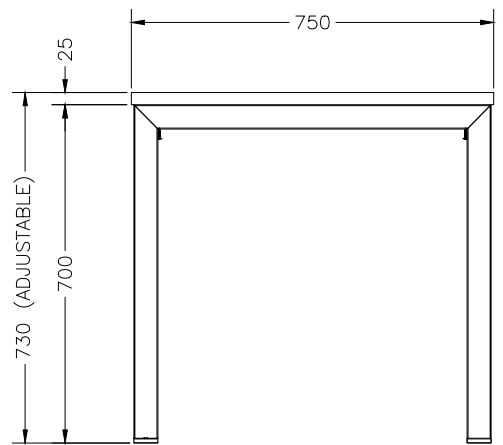

ISOMETRIC VIEW

TOP VIEW

FRONT VIEW

SIDE VIEW

Office FURNITURE
Brisbane

PRODUCT CODE:
ST-DK157+ST-INS157-1

ASSEMBLED SIZE:
1500L x 750D x 730H

REMARKS:
ST-LE75 + ST-AB1218 REV1