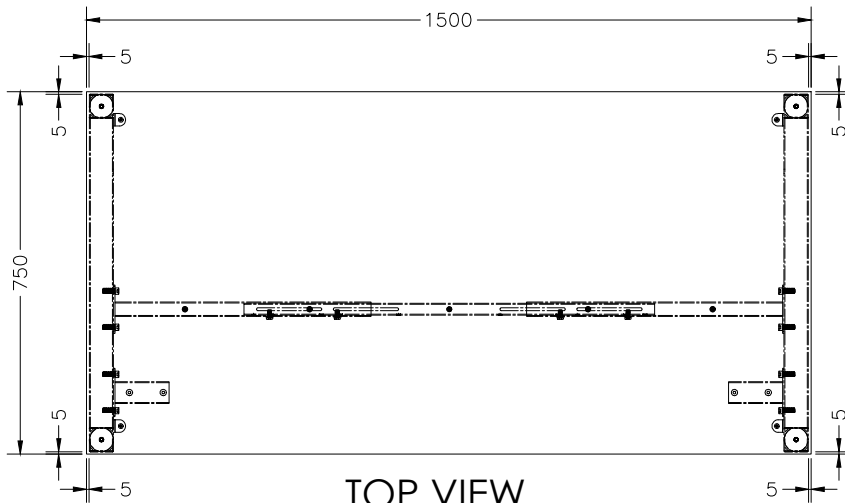

ISOMETRIC VIEW

TOP VIEW

FRONT VIEW

SIDE VIEW

Office FURNITURE
Brisbane

PRODUCT CODE:
ST-DK157+ST-INS157-1

ASSEMBLED SIZE:
1500L x 750D x 730H

REMARKS:
ST-LE75 + ST-AB1218 REV1