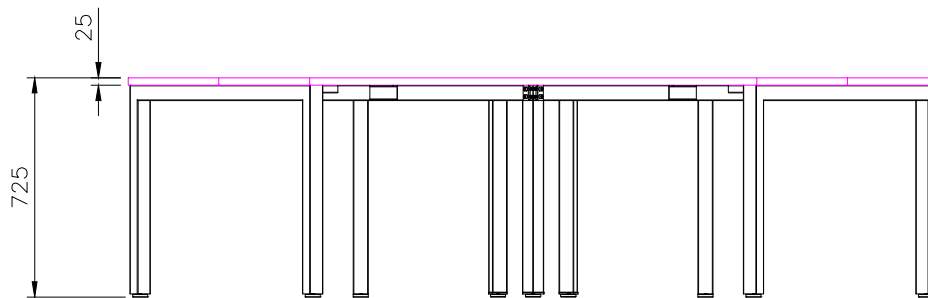

ISOMETRIC VIEW

TOP VIEW

FRONT VIEW

ISOMETRIC VIEW

TOP VIEW

FRONT VIEW

READY2GO FURNITURE

PRODUCT CODE:
ST-120-3-127

ASSEMBLED SIZE:
1200L x 750D x 725H

REMARKS:
ST-LE15 + ST-AB8012 + RO-120

© 2021
READY TO GO FURNITURE PTY LTD