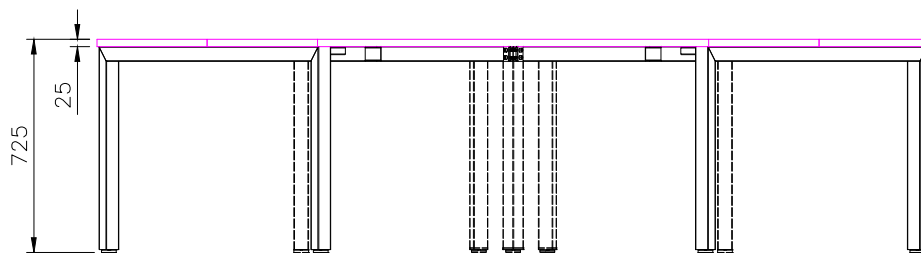

ISOMETRIC VIEW

TOP VIEW

FRONT VIEW

ISOMETRIC VIEW

TOP VIEW

FRONT VIEW

READY2GO FURNITURE

PRODUCT CODE:
ST-120-3-127

ASSEMBLED SIZE:
1200L x 750D x 725H

REMARKS:
ST-LE15 + ST-AB8012 + RO-120

© 2021
READY TO GO FURNITURE PTY LTD