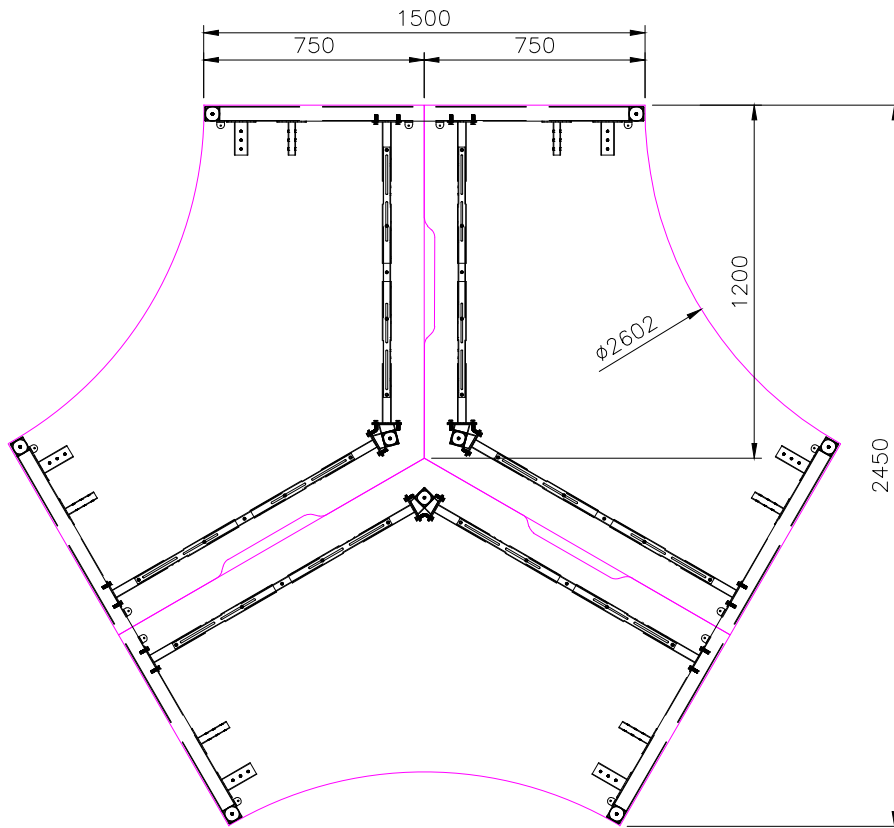

ISOMETRIC VIEW

TOP VIEW

FRONT VIEW

ISOMETRIC VIEW

TOP VIEW

FRONT VIEW

READY2GO FURNITURE

PRODUCT CODE:
ST-120-3-127

ASSEMBLED SIZE:
1200L x 750D x 725H

REMARKS:
ST-LE15 + ST-AB8012 + RO-120

© 2021
READY TO GO FURNITURE PTY LTD