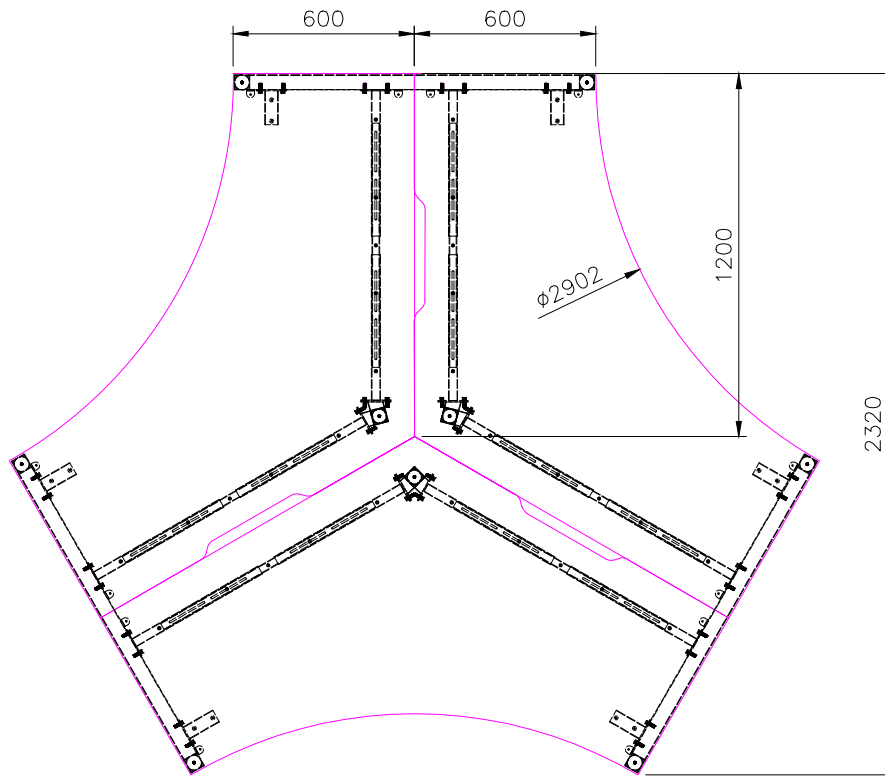

ISOMETRIC VIEW

TOP VIEW

FRONT VIEW

ISOMETRIC VIEW

TOP VIEW

FRONT VIEW

READY2GO FURNITURE

PRODUCT CODE:
ST-120-3-127

ASSEMBLED SIZE:
1200L x 750D x 725H

REMARKS:
ST-LE15 + ST-AB8012 + RO-120

© 2021
READY TO GO FURNITURE PTY LTD