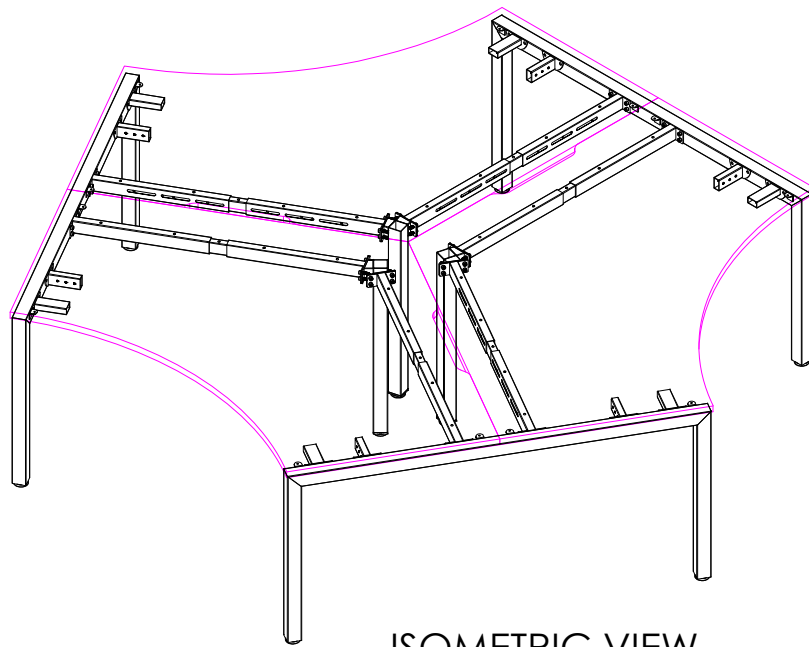

ISOMETRIC VIEW

TOP VIEW

FRONT VIEW

ISOMETRIC VIEW

TOP VIEW

FRONT VIEW

READY2GO FURNITURE

PRODUCT CODE:
ST-120-3-127

ASSEMBLED SIZE:
1200L x 750D x 725H

REMARKS:
ST-LE15 + ST-AB8012 + RO-120

© 2021
READY TO GO FURNITURE PTY LTD