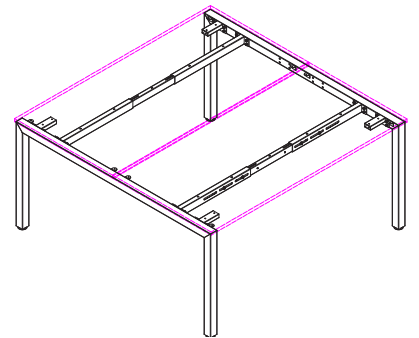

STRATA

2 Person Inline Double Sided

ST-IND127-2 / ST-IND157-2 / ST-IND187-2

FEATURES

- 25mm tops with cable scallop
- 50 x 50 Powdercoated steel Frames
- 1x Adjustable Beams Per Person
- Height adjustable feet 30mm
- 10 Year Warranty

FRAME COLOURS

Black

White

TOP COLOURS

White

Wild Oak

STRATA 2 Person Inline Double Sided

ST-IND127-2 1200 x 750 (Assembled: 1200W x 1500D x 725H)

4 Cartons: 67KG

2x INT1275 Scalloped Top - 1265L x 815W x 45H / 17KG / 0.046m³

1x ST-LE15 - Double STRATA End Legs - 1510L x 120W x 720H 24kg - 0.013m³ (2 legs per ctn)

1x ST-AB1218 - Adjustable Beam - 870L x 145W x 125H 9kg - 0.01m³ (2 beams per ctn)

ST-IND157-2 1500 x 750 (Assembled: 1500W x 1500D x 725H)

4 Cartons: 75KG

2x INT1575 Scalloped Top - 1565L x 815W x 45H / 21KG / 0.057m³

1x ST-LE15 - Double STRATA End Legs - 1510L x 120W x 720H 24kg - 0.013m³ (2 legs per ctn)