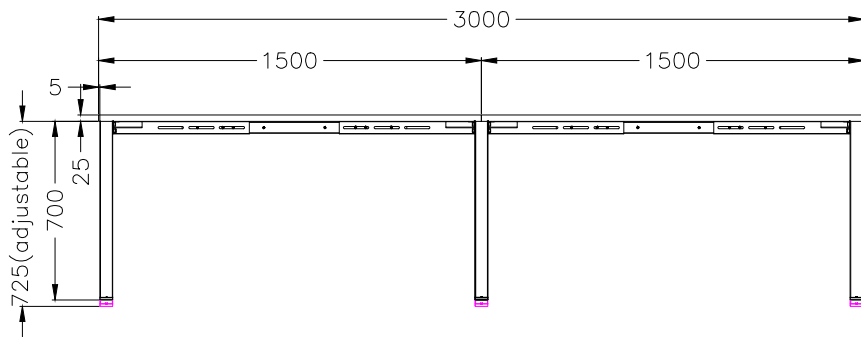

ISOMETRIC VIEW

TOP VIEW

FRONT VIEW

SIDE VIEW

Office FURNITURE
Brisbane

PRODUCT CODE:
ST-DK157+ST-IND157-4

ASSEMBLED SIZE:
3000L x 1500D x 700H

REMARKS:
ST-INDS + ST-LE15 + ST-AB1218 REV1