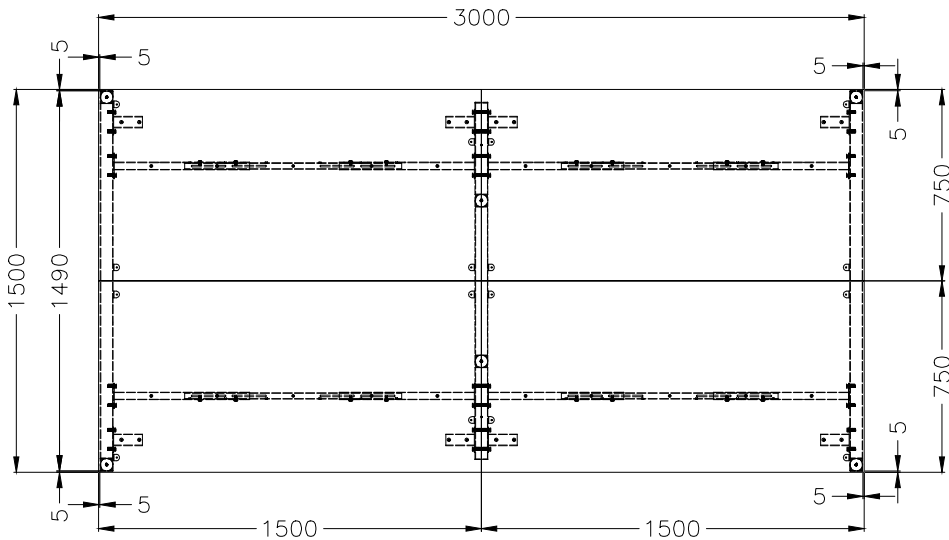

ISOMETRIC VIEW

TOP VIEW

FRONT VIEW

SIDE VIEW

Office FURNITURE
Brisbane

PRODUCT CODE:
ST-DK157+ST-IND157-4

ASSEMBLED SIZE:
3000L x 1500D x 700H

REMARKS:
ST-INDS + ST-LE15 + ST-AB1218 REV1