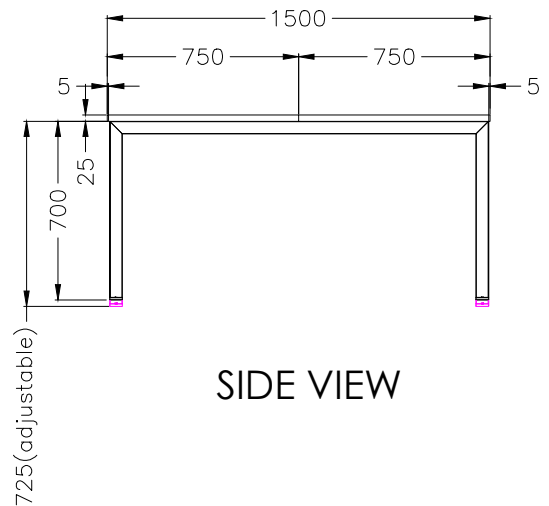

ISOMETRIC VIEW

TOP VIEW

FRONT VIEW

SIDE VIEW

Office FURNITURE
Brisbane

PRODUCT CODE:
ST-DK157+ST-IND157-4

ASSEMBLED SIZE:
3000L x 1500D x 700H

REMARKS:
ST-INDS + ST-LE15 + ST-AB1218 REV1