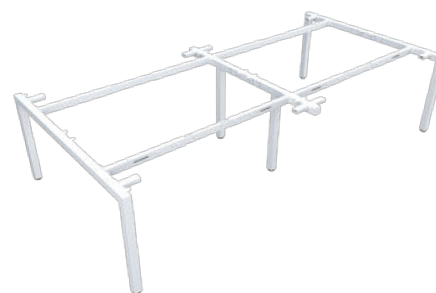

## 4 Person Inline Double Sided

ST-IND127-4 / ST-IND157-4 / ST-IND187-4

### FEATURES

- 25mm tops with cable scallop
- 50 x 50 Powdercoated steel Frames
- 1x Adjustable Beams Per Person
- Height adjustable feet 30mm
- 10 Year Warranty

## STRATA 4 Person Inline Double Sided

---

ST-IND127-4 1200 x 750 (Assembled: 2400W x 1500D x 725H)

8 Cartons: 121KG

4x INT1275 Scalloped Top - 1265L x 815W x 45H / 17KG / 0.046m<sup>3</sup>

1x ST-LE15 - Double STRATA End Legs - 1510L x 120W x 720H 24kg - 0.013m<sup>3</sup> (2 legs per ctn)

2x ST-AB1218 - Adjustable Beam - 870L x 145W x 125H 9kg - 0.01m<sup>3</sup> (2 beams per ctn)

1x ST-INDS -Shared Leg - 510L x 120W x 720H 11kg - 0.13m<sup>3</sup>

---

ST-IND157-4 1500 x 750 (Assembled: 3000W x 1500D x 725H)