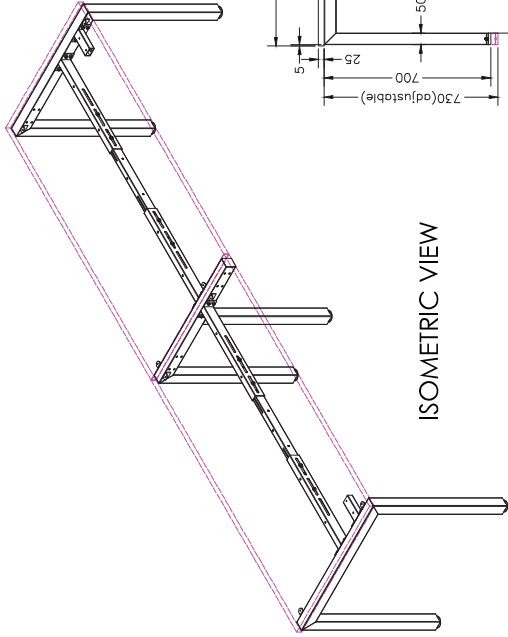

Custom made to order tops
Available with cable port or scallops
(Scallops not standard)

TOP

FRAME

WHITE

BLACK

WHITE

STRATA 120 Degree Workstation
Mobile Pedestal
Desk Mount Fabric Screens
Screen Hung Accessories
STRATA Credenza

SINGLE INLINE TECHNICAL DRAWING

SINGLE INLINE FRAME COMPONENTS

ISOMETRIC VIEW

SIDE VIEW

TOP VIEW

FRONT VIEW

SINGLE INLINE END LEG

Size	Code
740W x 700H	ST-LE75

ISOMETRIC VIEW

TOP VIEW

SIDE VIEW

FRONT VIEW

DOUBLE INLINE END LEG

Size	Code
1490W X 700H	ST-LE15

DOUBLE INLINE SHARED LEG

Size	Code
1400W X 700H	ST-INDS