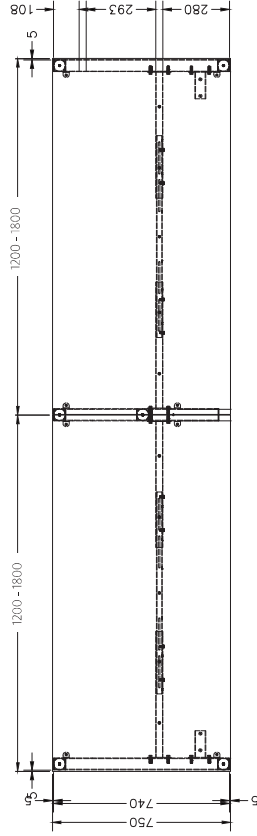

Size	Scalloped
1500 x 1500 x 600	ST=WS156
1800 x 1800 x 600	ST=WS186
1500 x 1500 x 750	ST=WS157
1800 x 1800 x 750	ST=WS187

STRATA 120 DEGREE WORKSTATION

Size	Code
1200 x 1200 x 600	ST=H20-3-126
1500 x 1500 x 600	ST=H20-3-156
1200 x 1200 x 750	ST=H20-3-127
1500 x 1500 x 750	ST=H20-3-157

SINGLE INLINE TECHNICAL DRAWING

SINGLE INLINE FRAME COMPONENTS

ISOMETRIC VIEW

SIDE VIEW

TOP VIEW

FRONT VIEW

SINGLE INLINE END LEG

Size	Code
740W x 700H	ST-LE75

ISOMETRIC VIEW

TOP VIEW

SIDE VIEW

FRONT VIEW

DOUBLE INLINE END LEG

Size	Code
1490W X 700H	ST-LE15

DOUBLE INLINE SHARED LEG

Size	Code
1400W X 700H	ST-INDS

ADJUSTABLE BEAM

Size	Code
1200 - 1800	ST-AB1218
1800 - 2400	ST-AB1824

FRAME

BLACK

WHITE

TOP VIEW

FRONT VIEW

ISOMETRIC VIEW