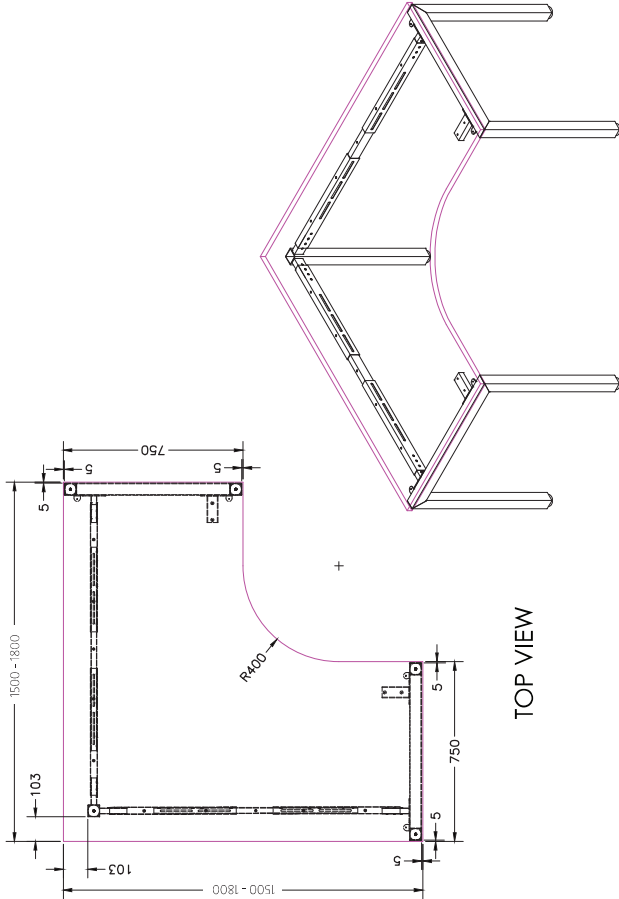

ISOMETRIC VIEW

TOP VIEW

SIDE VIEW

FRONT VIEW

DOUBLE INLINE END LEG

Size	Code
1490W X 700H	ST-LE15

DOUBLE INLINE SHARED LEG

Size	Code
1400W X 700H	ST-INDS

ADJUSTABLE BEAM

Size	Code
1200 - 1800	ST-AB1218
1800 - 2400	ST-AB1824

FRAME

BLACK

WHITE

TOP VIEW

FRONT VIEW

ISOMETRIC VIEW