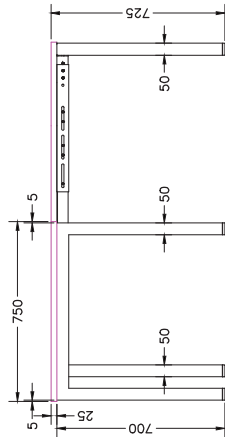

ISOMETRIC VIEW

TOP VIEW

SIDE VIEW

FRONT VIEW

DOUBLE INLINE END LEG

Size	Code
1490W X 700H	ST-LE15

DOUBLE INLINE SHARED LEG

Size	Code
1400W X 700H	ST-INDS

ADJUSTABLE BEAM

Size	Code
1200 - 1800	ST-AB1218
1800 - 2400	ST-AB1824

FRAME

BLACK

WHITE

TOP VIEW

FRONT VIEW

ISOMETRIC VIEW