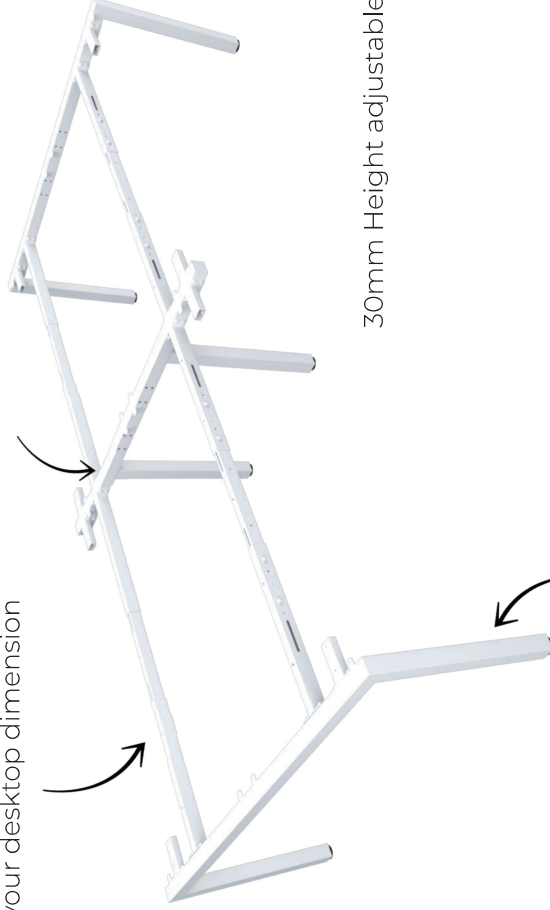

STRATA DESKING

SLEEK LINES CREATE A MODERN AESTHETIC

Ability to easily be linked to more desks to create an inline POD

Telescopic beams to suit your desktop dimension

30mm Height adjustable feet

50 x 50 Powdercoated frames

STRATA DESKING

Sleek lines create a modern aesthetic. STRATA is the ultimate adaptable desk and the perfect addition to any office area. Find the perfect configuration or design to satisfy the needs of your work space. STRATA desks easily link to each other, making the perfect solution for your evolving workspace. The sleek frames create extra room under your desk providing maximum space to vary leg posture throughout the day.

Features

- 25mm tops with Cable Scallops
- 50mm x 50mm White or Black powdercoated steel frames
- 50mm x 30mm thick adjustable beams to suit your desktop dimension
- Recessed shared legs
- Height adjustable feet
- Ability to easily be linked to more desks, either side-by-side, or back-to-back
- 10 Year Warranty

STRATA SINGLE INLINE DESKING

STRATA DOUBLE INLINE DESKING

1 PERSON SINGLE SIDED

Size	Scalloped	2 Cable Holes
1200 x 750	ST-INS12A1	ST-DK127*
1500 x 750	ST-INS15A1	ST-DK157**
1800 x 750	ST-INS18A1	ST-DK187**
1800 x 900	-	ST-DK189*
2100 x 750	-	ST-DK217*