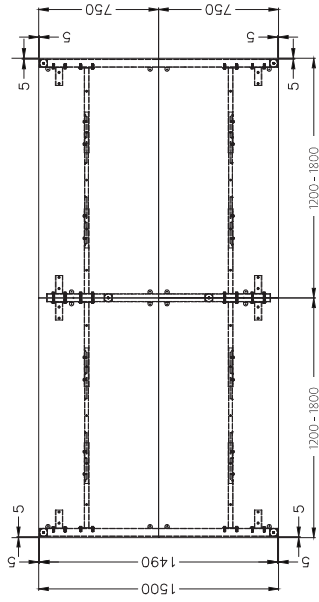

SINGLE INLINE TECHNICAL DRAWING

SINGLE INLINE FRAME COMPONENTS

ISOMETRIC VIEW

SIDE VIEW

TOP VIEW

FRONT VIEW

SINGLE INLINE END LEG

Size	Code
740W x 700H	ST-LE75

SINGLE INLINE SHARED LEG

Size	Code
700W x 700H	ST-INSS

ADJUSTABLE BEAM

Size	Code
1200 - 1800	ST-AB1218
1800 - 2400	ST-AB1824

FRAME

BLACK WHITE

DOUBLE INLINE TECHNICAL DRAWING

DOUBLE INLINE FRAME COMPONENTS

ISOMETRIC VIEW

TOP VIEW

SIDE VIEW

FRONT VIEW

DOUBLE INLINE END LEG

Size	Code
1490W X 700H	ST-LE15

DOUBLE INLINE SHARED LEG

Size	Code
1400W X 700H	ST-INDS

ADJUSTABLE BEAM

Size	Code
1200 - 1800	ST-AB1218
1800 - 2400	ST-AB1824

FRAME

BLACK

WHITE

TOP VIEW

FRONT VIEW

ISOMETRIC VIEW