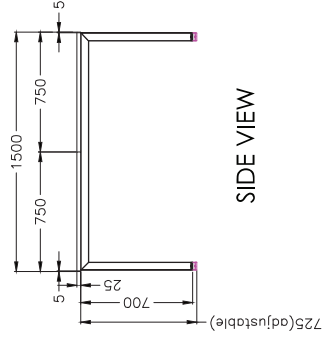

SINGLE INLINE TECHNICAL DRAWING

SINGLE INLINE FRAME COMPONENTS

ISOMETRIC VIEW

SIDE VIEW

TOP VIEW

FRONT VIEW

SINGLE INLINE END LEG

Size	Code
740W x 700H	ST-LE75

SINGLE INLINE SHARED LEG

Size	Code
700W x 700H	ST-INSS

ADJUSTABLE BEAM

Size	Code
1200 - 1800	ST-AB1218
1800 - 2400	ST-AB1824

FRAME

BLACK WHITE

DOUBLE INLINE TECHNICAL DRAWING

DOUBLE INLINE FRAME COMPONENTS

ISOMETRIC VIEW

TOP VIEW

SIDE VIEW

FRONT VIEW

DOUBLE INLINE END LEG

Size	Code
1490W X 700H	ST-LE15

DOUBLE INLINE SHARED LEG

Size	Code
1400W X 700H	ST-INDS

ADJUSTABLE BEAM

Size	Code
1200 - 1800	ST-AB1218
1800 - 2400	ST-AB1824

FRAME

BLACK

WHITE

TOP VIEW

FRONT VIEW

ISOMETRIC VIEW