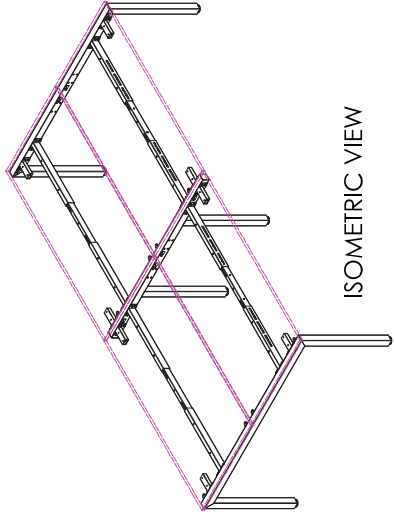

SINGLE INLINE TECHNICAL DRAWING

SINGLE INLINE FRAME COMPONENTS

ISOMETRIC VIEW

SIDE VIEW

TOP VIEW

FRONT VIEW

SINGLE INLINE END LEG

Size	Code
740W x 700H	ST-LE75

SINGLE INLINE SHARED LEG

Size	Code
700W x 700H	ST-INSS

ADJUSTABLE BEAM

Size	Code
1200 - 1800	ST-AB1218
1800 - 2400	ST-AB1824

FRAME

BLACK WHITE

DOUBLE INLINE TECHNICAL DRAWING

DOUBLE INLINE FRAME COMPONENTS

ISOMETRIC VIEW

TOP VIEW

SIDE VIEW

FRONT VIEW

DOUBLE INLINE END LEG

Size	Code
1490W X 700H	ST-LE15

DOUBLE INLINE SHARED LEG

Size	Code
1400W X 700H	ST-INDS