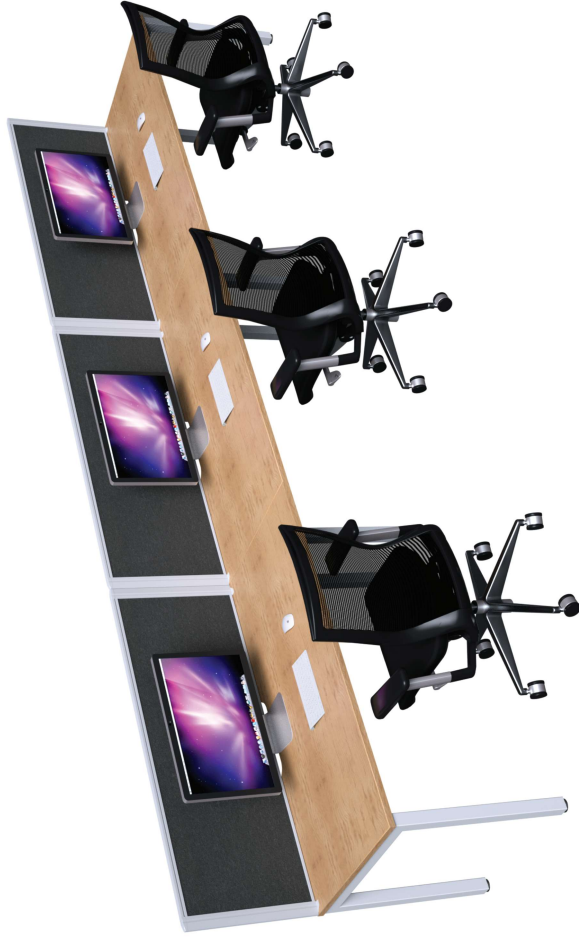

STRATA SINGLE INLINE DESKING

STRATA DOUBLE INLINE DESKING

1 PERSON SINGLE SIDED

Size	Scalloped	2 Cable Holes
1200 x 750	ST-INS12A1	ST-DK127*
1500 x 750	ST-INS15A1	ST-DK157**
1800 x 750	ST-INS18A1	ST-DK187**
1800 x 900	-	ST-DK189*
2100 x 750	-	ST-DK217*

2 PERSON SINGLE SIDED

Size	Scalloped
1200 x 750	ST-INS12F-2
1500 x 750	ST-INS15F-2
1800 x 750	ST-INS18F-2

3 PERSON SINGLE SIDED

Size	Scalloped
1200 x 750	ST-INS12F-3
1500 x 750	ST-INS15F-3
1800 x 750	ST-INS18F-3

4 PERSON SINGLE SIDED

Size	Scalloped
1200 x 750	ST-INS12F-4
1500 x 750	ST-INS15F-4
1800 x 750	ST-INS18F-4

2 PERSON DOUBLE SIDED

Size	Scalloped
1200 x 750	ST-IND12F-2
1500 x 750	ST-IND15F-2
1800 x 750	ST-IND18F-2

4 PERSON DOUBLE SIDED

Size	Scalloped
1200 x 750	ST-IND12F-4
1500 x 750	ST-IND15F-4
1800 x 750	ST-IND18F-4

6 PERSON DOUBLE SIDED

Size	Scalloped
1200 x 750	ST-IND12F-6
1500 x 750	ST-IND15F-6
1800 x 750	ST-IND18F-6

8 PERSON DOUBLE SIDED

Size	Scalloped
1200 x 750	ST-IND12F-8
1500 x 750	ST-IND15F-8
1800 x 750	ST-IND18F-8

TOP

FRAME

TOP

FRAME

*Available in Beech and White tops only
**Available in Beech, White, Maple and Cherry tops only