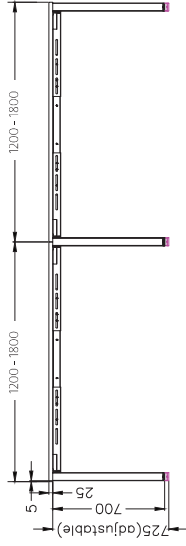

SINGLE INLINE TECHNICAL DRAWING

SINGLE INLINE FRAME COMPONENTS

ISOMETRIC VIEW

SIDE VIEW

TOP VIEW

FRONT VIEW

SINGLE INLINE END LEG

Size	Code
740W x 700H	ST-LE75

SINGLE INLINE SHARED LEG

Size	Code
700W x 700H	ST-INSS

ADJUSTABLE BEAM

Size	Code
1200 - 1800	ST-AB1218
1800 - 2400	ST-AB1824

FRAME

BLACK WHITE

DOUBLE INLINE TECHNICAL DRAWING

DOUBLE INLINE FRAME COMPONENTS

ISOMETRIC VIEW

TOP VIEW

SIDE VIEW

FRONT VIEW

DOUBLE INLINE END LEG

Size	Code
1490W X 700H	ST-LE15

DOUBLE INLINE SHARED LEG

Size	Code
1400W X 700H	ST-INDS

ADJUSTABLE BEAM

Size	Code
1200 - 1800	ST-AB1218
1800 - 2400	ST-AB1824

FRAME

BLACK

WHITE

TOP VIEW

FRONT VIEW

ISOMETRIC VIEW