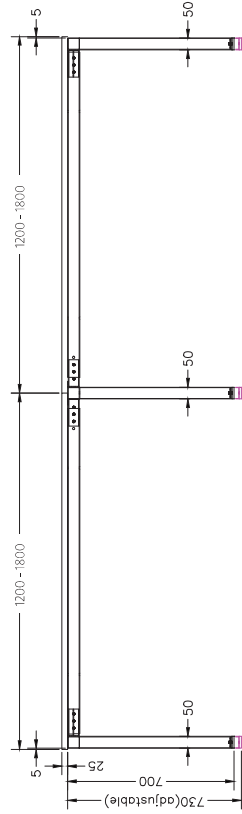

SINGLE INLINE TECHNICAL DRAWING

SINGLE INLINE FRAME COMPONENTS

ISOMETRIC VIEW

SIDE VIEW

TOP VIEW

FRONT VIEW

SINGLE INLINE END LEG

Size	Code
740W x 700H	ST-LE75

SINGLE INLINE SHARED LEG

Size	Code
700W x 700H	ST-INSS

ADJUSTABLE BEAM

Size	Code
1200 - 1800	ST-AB1218
1800 - 2400	ST-AB1824

FRAME

BLACK WHITE

DOUBLE INLINE TECHNICAL DRAWING

DOUBLE INLINE FRAME COMPONENTS

ISOMETRIC VIEW

TOP VIEW

SIDE VIEW

FRONT VIEW

DOUBLE INLINE END LEG

Size	Code
1490W X 700H	ST-LE15

DOUBLE INLINE SHARED LEG

Size	Code
1400W X 700H	ST-INDS

ADJUSTABLE BEAM

Size	Code
1200 - 1800	ST-AB1218
1800 - 2400	ST-AB1824

FRAME

BLACK

WHITE

TOP VIEW

FRONT VIEW

ISOMETRIC VIEW