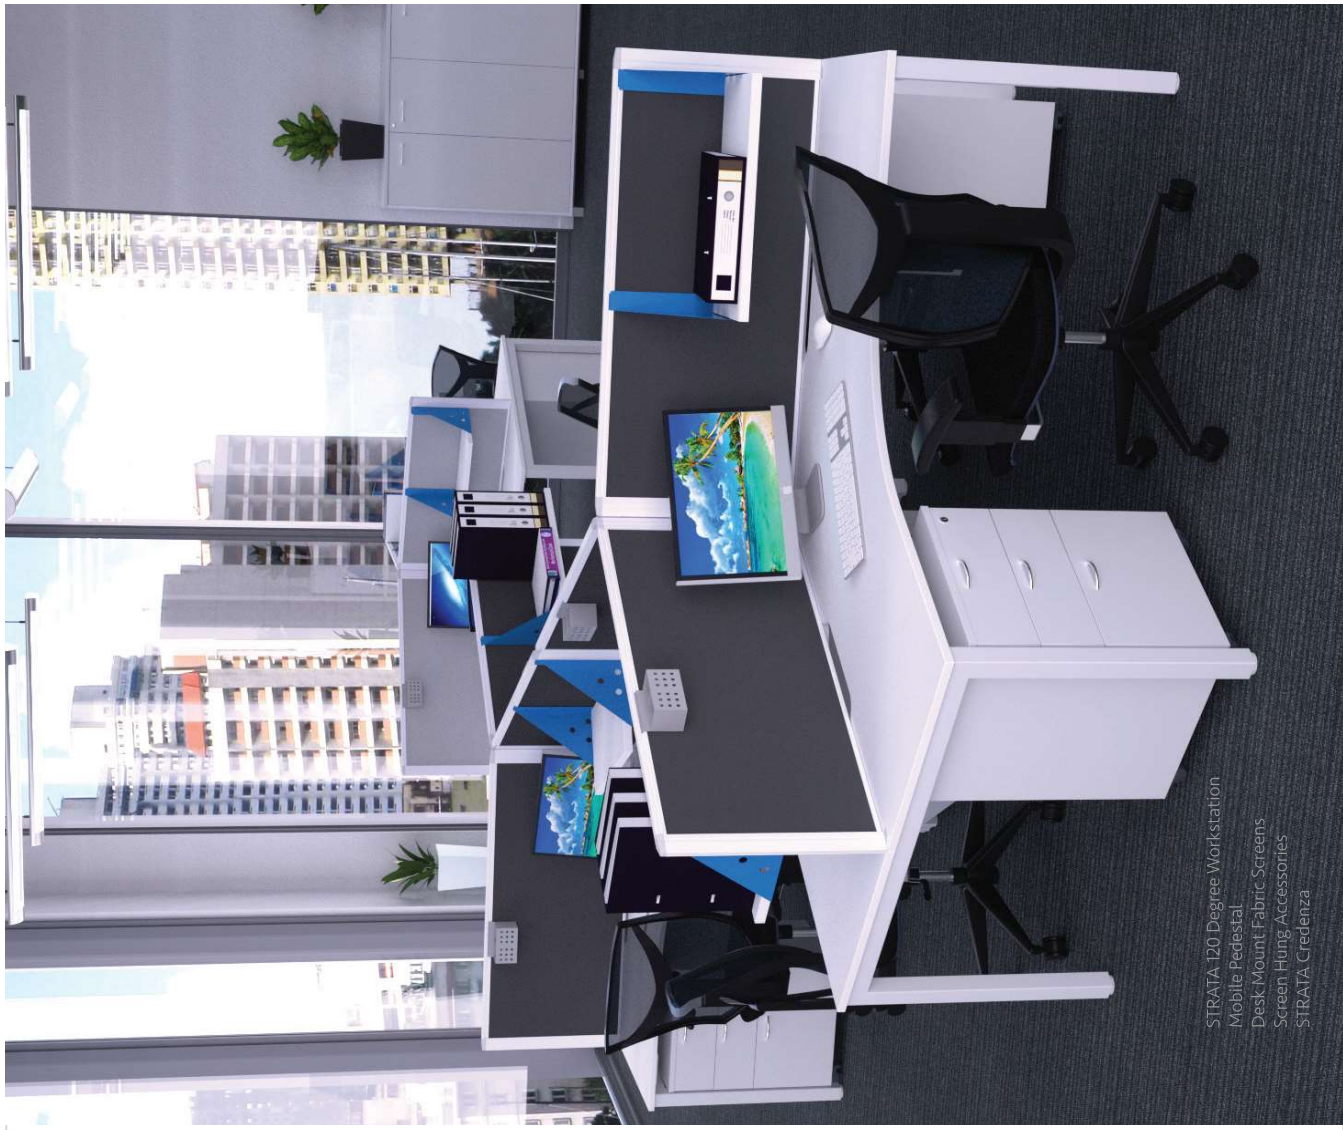

Custom made to order tops
Available with cable port or scallops
(Scallops not standard)

TOP

FRAME

WHITE

BLACK

WHITE

STRATA 120 Degree Workstation
Mobile Pedestal
Desk Mount Fabric Screens
Screen Hung Accessories
STRATA Credenza