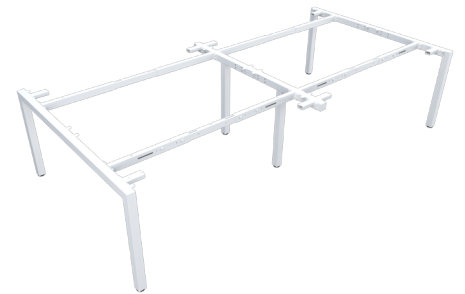

STRATA DESK

4 Person Inline Double Sided

ST-IND127-4 / ST-IND157-4 / ST-IND187-4

FEATURES

- E0 25mm Scalloped Work Tops
- 50 x 50 Powdercoated Steel frames
- 1x Adjustable Beams Per Person
- 30mm Height Adjustable feet
- Recessed Shared Legs
- NO SCREENS INCLUDED
- 10 Year Warranty

FRAME COLOUR

Black

White

TOP COLOUR

White

Wild Oak

Natural Oak

STRATA Desk 4 Person Inline Double Sided

ST-IND127-4 1200 x 750 (Assembled: 2400W x 1500D x 725H)

8 Cartons: 121KG

4x INT1275 Scalloped Top - 1265L x 815W x 45H / 17KG / 0.046m³

1x ST-LE15 - Double STRATA End Legs - 1510L x 120W x 720H 24kg - 0.013m³ (2 legs per ctn)

2x ST-AB1218 - Adjustable Beam - 870L x 145W x 125H 9kg - 0.01m³ (2 beams per ctn)

1x ST-INDS -Shared Leg - 510L x 120W x 720H 11kg - 0.13m³

ST-IND157-4 1500 x 750 (Assembled: 3000W x 1500D x 725H)

8 Cartons: 137KG