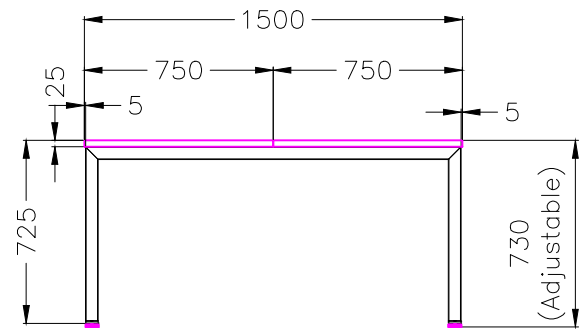

ISOMETRIC VIEW

SIDE VIEW

TOP VIEW

FRONT VIEW

ISOMETRIC VIEW

SIDE VIEW

TOP VIEW

FRONT VIEW

READY2GO FURNITURE

PRODUCT CODE:
ST-DK187+ST-IND187-6

ASSEMBLED SIZE:
5400L x 1500D x 730H

REMARKS:
ST-INDS + ST-LE15 + ST-AB1218

© 2020
READY TO GO FURNITURE PTY LTD