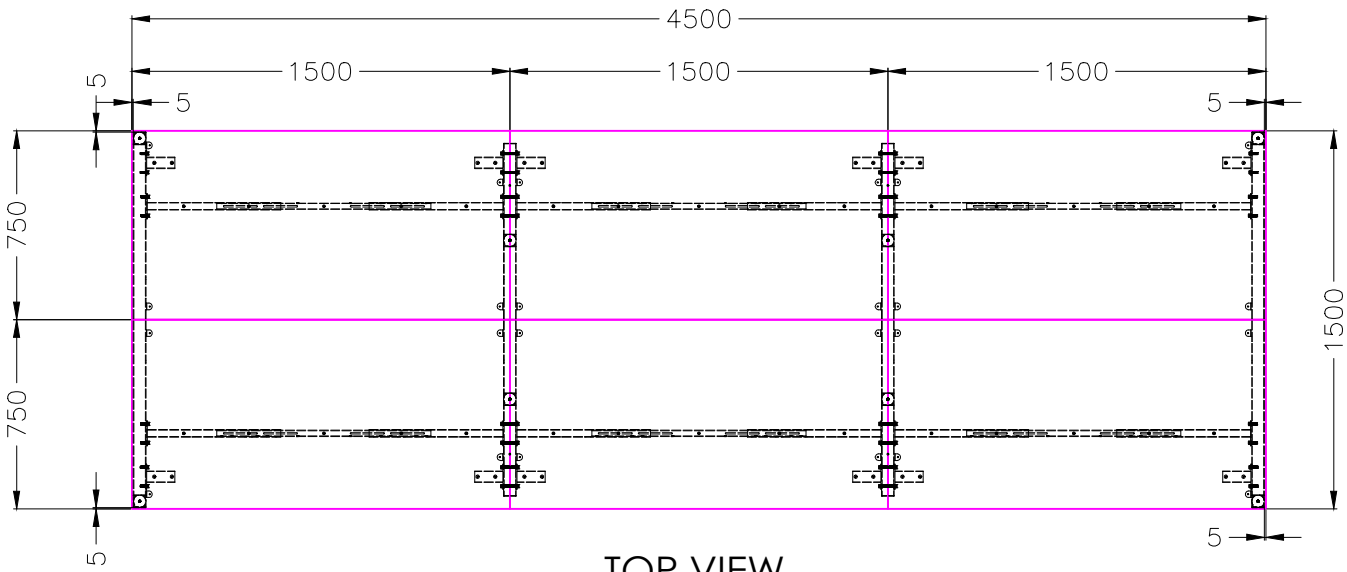

ISOMETRIC VIEW

SIDE VIEW

TOP VIEW

FRONT VIEW

ISOMETRIC VIEW

SIDE VIEW

TOP VIEW

FRONT VIEW

READY2GO FURNITURE

PRODUCT CODE:
ST-DK187+ST-IND187-6

ASSEMBLED SIZE:
5400L x 1500D x 730H

REMARKS:
ST-INDS + ST-LE15 + ST-AB1218

© 2020
READY TO GO FURNITURE PTY LTD