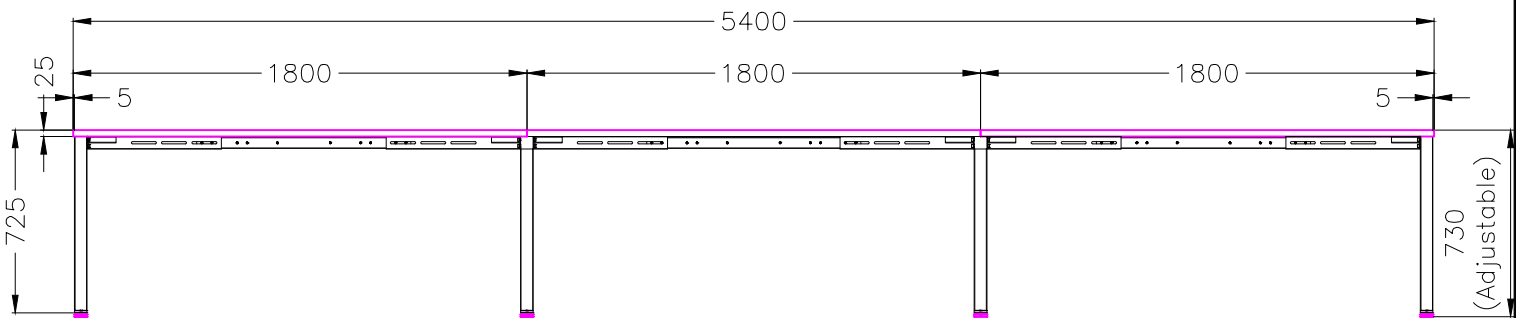

ISOMETRIC VIEW

SIDE VIEW

TOP VIEW

FRONT VIEW

ISOMETRIC VIEW

SIDE VIEW

TOP VIEW

FRONT VIEW

READY2GO FURNITURE

PRODUCT CODE:
ST-DK187+ST-IND187-6

ASSEMBLED SIZE:
5400L x 1500D x 730H

REMARKS:
ST-INDS + ST-LE15 + ST-AB1218

© 2020
READY TO GO FURNITURE PTY LTD