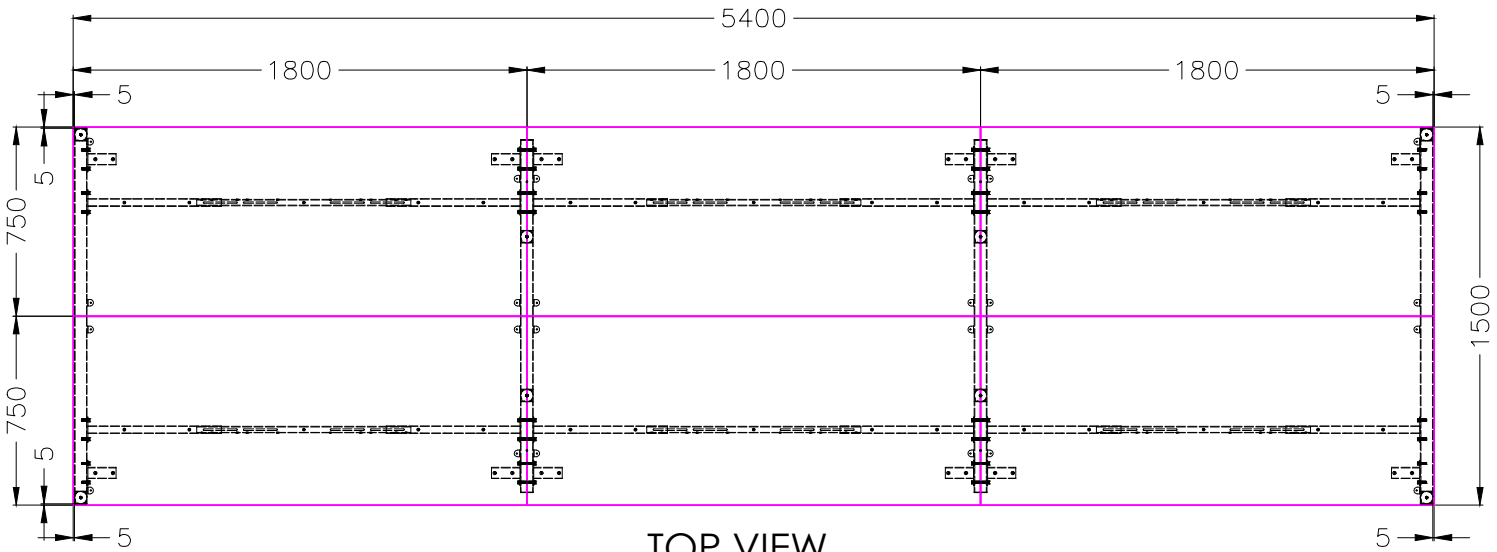

ISOMETRIC VIEW

SIDE VIEW

TOP VIEW

FRONT VIEW

ISOMETRIC VIEW

SIDE VIEW

TOP VIEW

FRONT VIEW

READY2GO FURNITURE

PRODUCT CODE:
ST-DK187+ST-IND187-6

ASSEMBLED SIZE:
5400L x 1500D x 730H

REMARKS:
ST-INDS + ST-LE15 + ST-AB1218

© 2020
READY TO GO FURNITURE PTY LTD