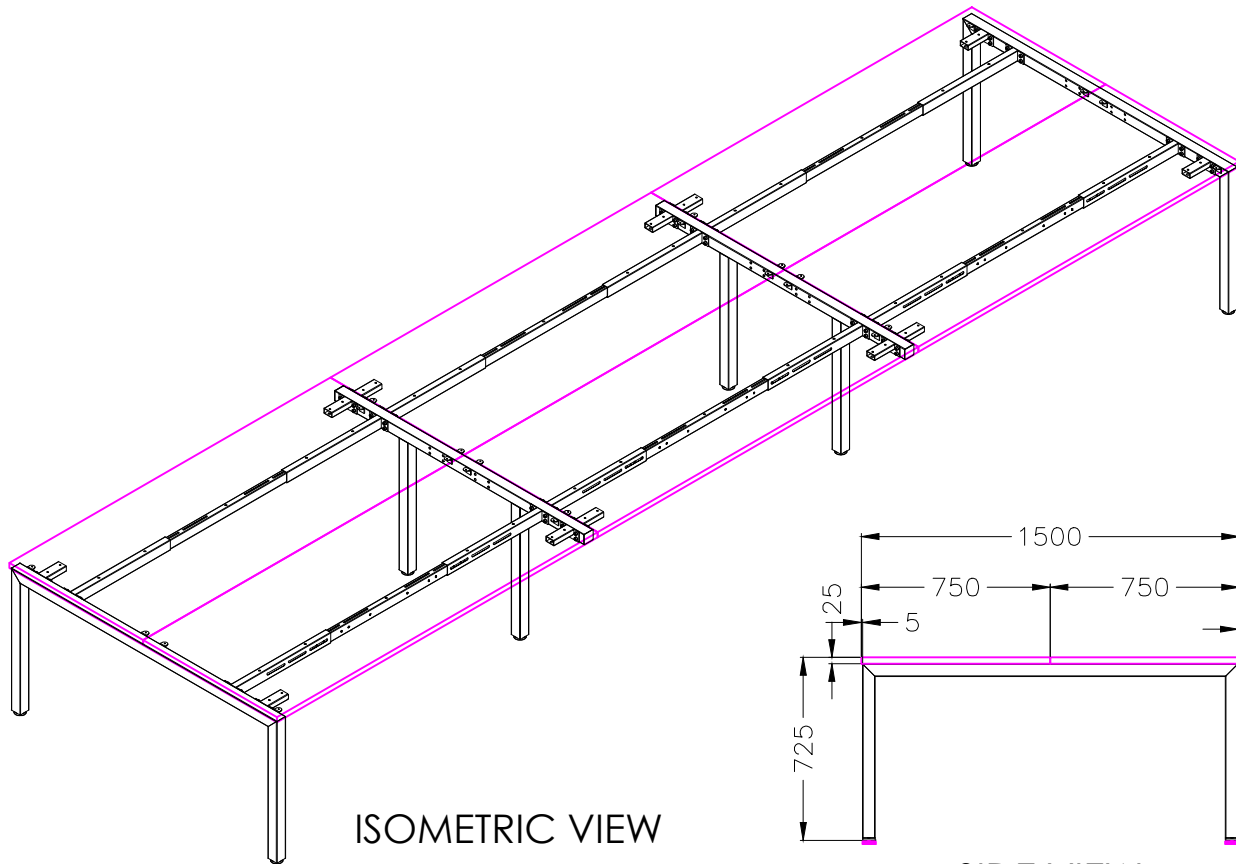

ISOMETRIC VIEW

SIDE VIEW

TOP VIEW

FRONT VIEW

ISOMETRIC VIEW

SIDE VIEW

TOP VIEW

FRONT VIEW

READY2GO FURNITURE

PRODUCT CODE:
ST-DK187+ST-IND187-6

ASSEMBLED SIZE:
5400L x 1500D x 730H

REMARKS:
ST-INDS + ST-LE15 + ST-AB1218

© 2020
READY TO GO FURNITURE PTY LTD