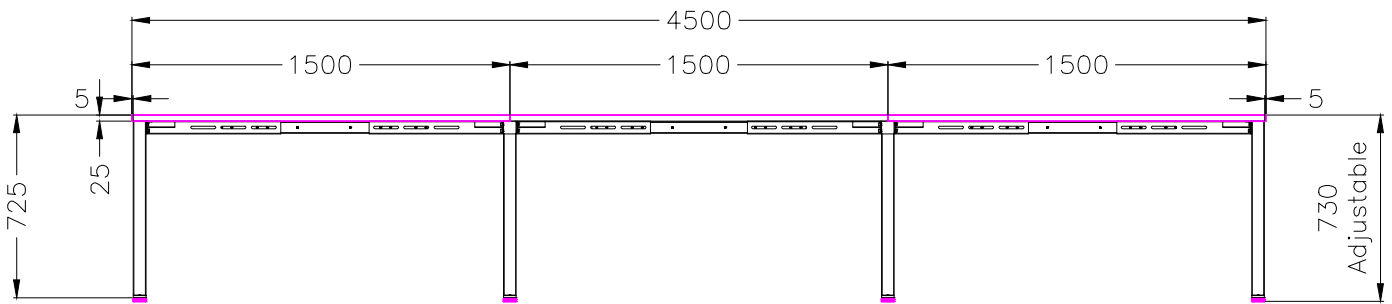

ISOMETRIC VIEW

SIDE VIEW

TOP VIEW

FRONT VIEW

ISOMETRIC VIEW

SIDE VIEW

TOP VIEW

FRONT VIEW

READY2GO FURNITURE

PRODUCT CODE:
ST-DK187+ST-IND187-6

ASSEMBLED SIZE:
5400L x 1500D x 730H

REMARKS:
ST-INDS + ST-LE15 + ST-AB1218

© 2020
READY TO GO FURNITURE PTY LTD