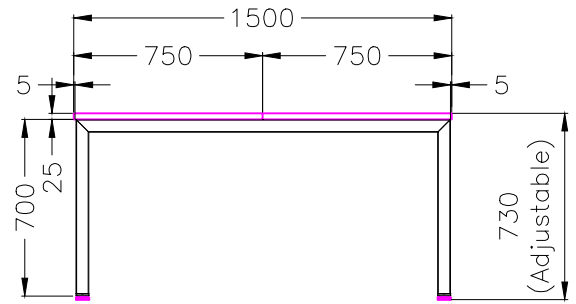

ISOMETRIC VIEW

SIDE VIEW

TOP VIEW

FRONT VIEW

ISOMETRIC VIEW

SIDE VIEW

TOP VIEW

FRONT VIEW

READY2GO FURNITURE

PRODUCT CODE:
ST-DK187+ST-IND187-6

ASSEMBLED SIZE:
5400L x 1500D x 730H

REMARKS:
ST-INDS + ST-LE15 + ST-AB1218

© 2020
READY TO GO FURNITURE PTY LTD