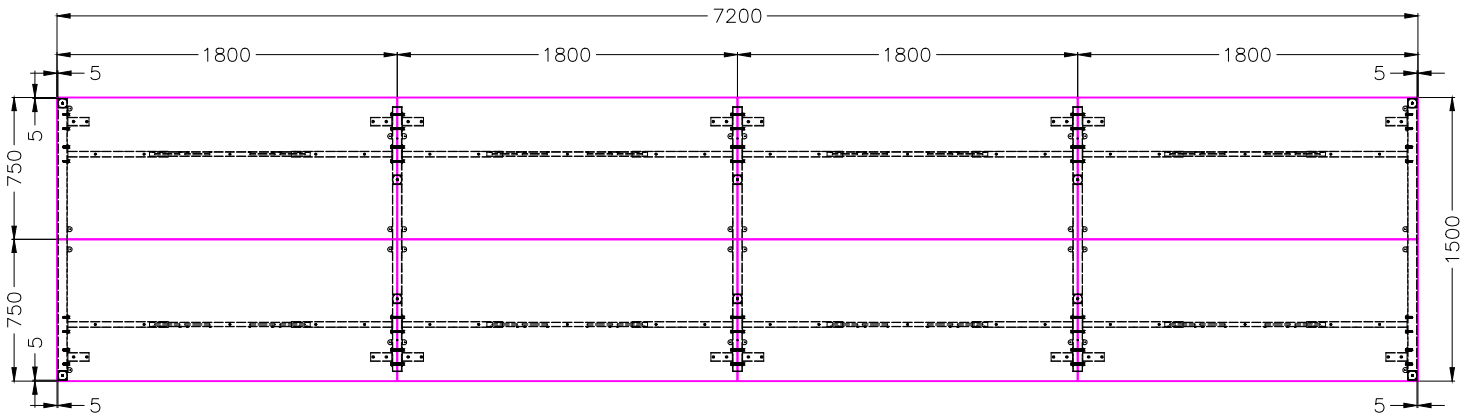

ISOMETRIC VIEW

SIDE VIEW

TOP VIEW

FRONT VIEW

ISOMETRIC VIEW

SIDE VIEW

TOP VIEW

FRONT VIEW

READY2GO FURNITURE

PRODUCT CODE:
ST-DK187+ST-IND187-8

ASSEMBLED SIZE:
7200L x 1500D x 730H

REMARKS:
ST-INDS + ST-LE15 + ST-AB1218

© 2020
READY TO GO FURNITURE PTY LTD