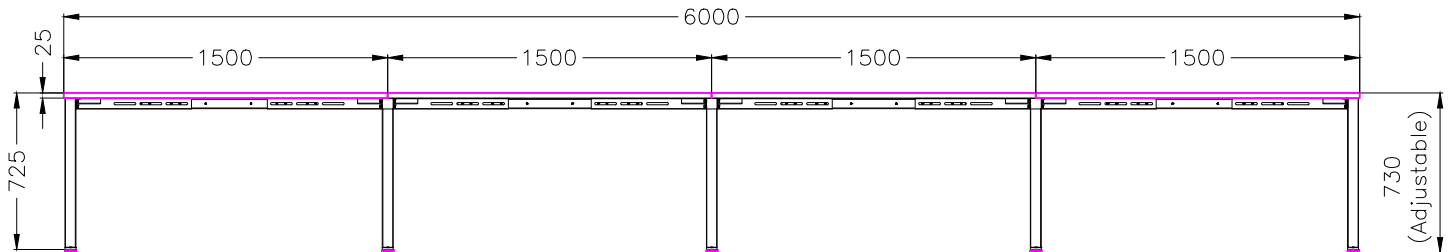

ISOMETRIC VIEW

SIDE VIEW

TOP VIEW

FRONT VIEW

ISOMETRIC VIEW

SIDE VIEW

TOP VIEW

FRONT VIEW

READY2GO FURNITURE

PRODUCT CODE:
ST-DK187+ST-IND187-8

ASSEMBLED SIZE:
7200L x 1500D x 730H

REMARKS:
ST-INDS + ST-LE15 + ST-AB1218

© 2020
READY TO GO FURNITURE PTY LTD