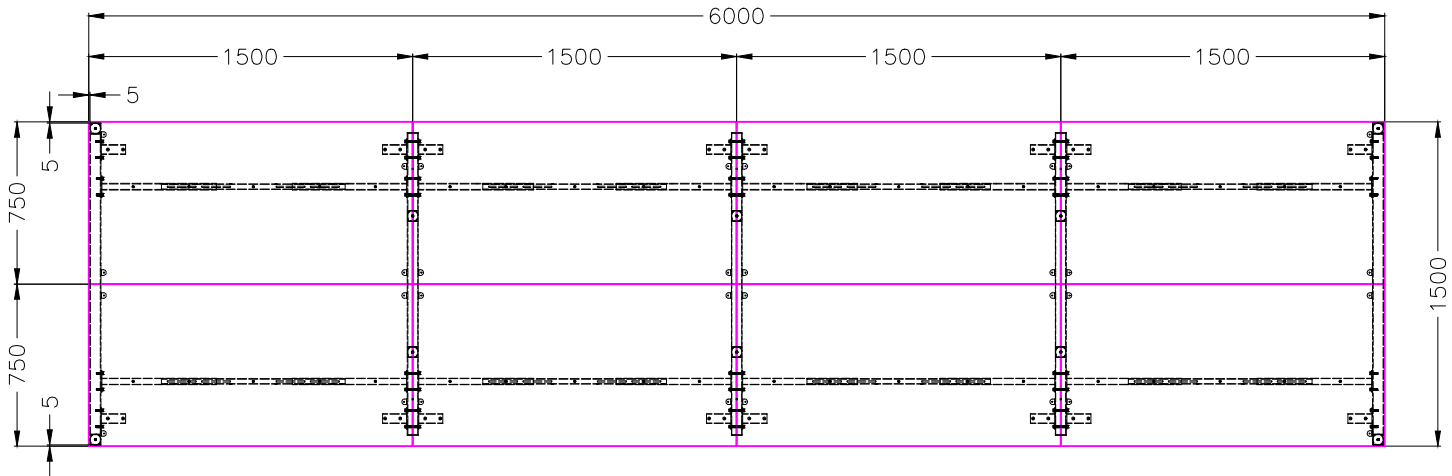

ISOMETRIC VIEW

SIDE VIEW

TOP VIEW

FRONT VIEW

ISOMETRIC VIEW

SIDE VIEW

TOP VIEW

FRONT VIEW

READY2GO FURNITURE

PRODUCT CODE:
ST-DK187+ST-IND187-8

ASSEMBLED SIZE:
7200L x 1500D x 730H

REMARKS:
ST-INDS + ST-LE15 + ST-AB1218

© 2020
READY TO GO FURNITURE PTY LTD