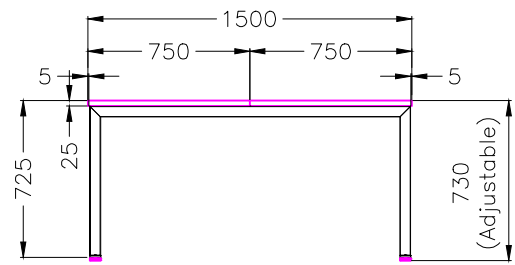

ISOMETRIC VIEW

SIDE VIEW

TOP VIEW

FRONT VIEW

ISOMETRIC VIEW

SIDE VIEW

TOP VIEW

FRONT VIEW

READY2GO FURNITURE

PRODUCT CODE:
ST-DK187+ST-IND187-8

ASSEMBLED SIZE:
7200L x 1500D x 730H

REMARKS:
ST-INDS + ST-LE15 + ST-AB1218

© 2020
READY TO GO FURNITURE PTY LTD