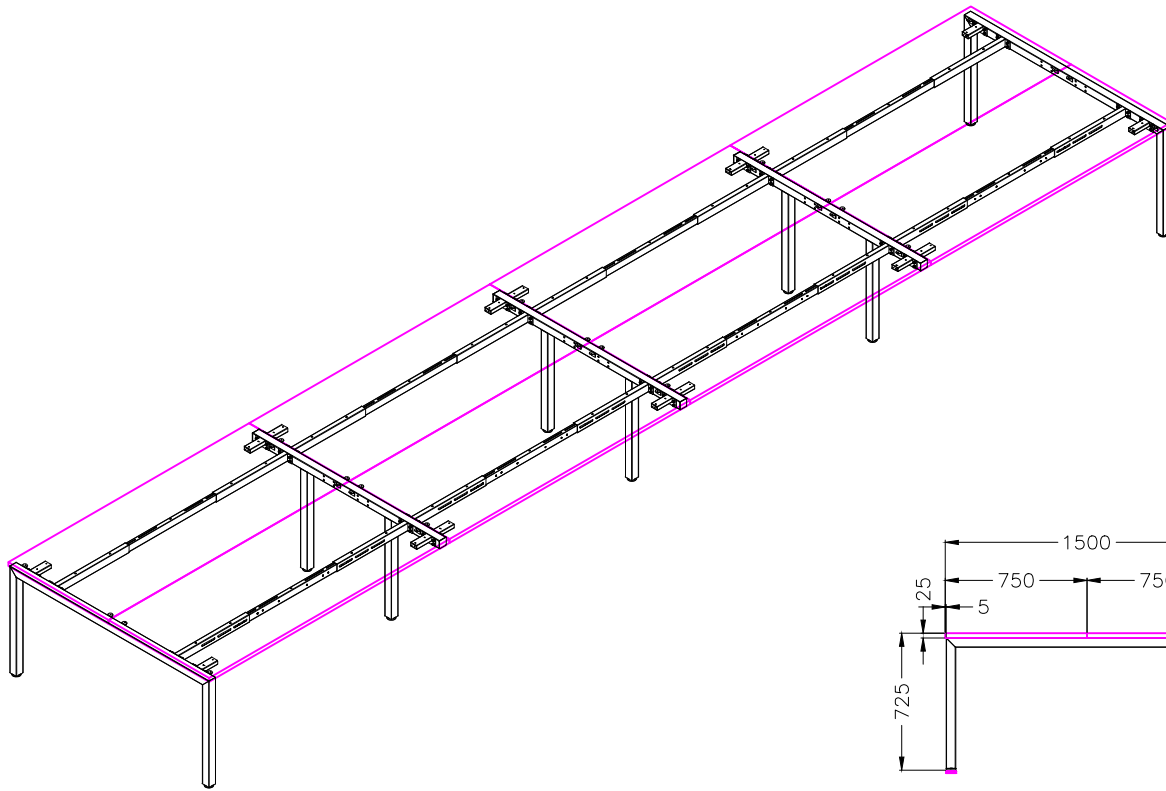

ISOMETRIC VIEW

SIDE VIEW

TOP VIEW

FRONT VIEW

ISOMETRIC VIEW

SIDE VIEW

TOP VIEW

FRONT VIEW

READY2GO FURNITURE

PRODUCT CODE:
ST-DK187+ST-IND187-8

ASSEMBLED SIZE:
7200L x 1500D x 730H

REMARKS:
ST-INDS + ST-LE15 + ST-AB1218

© 2020
READY TO GO FURNITURE PTY LTD