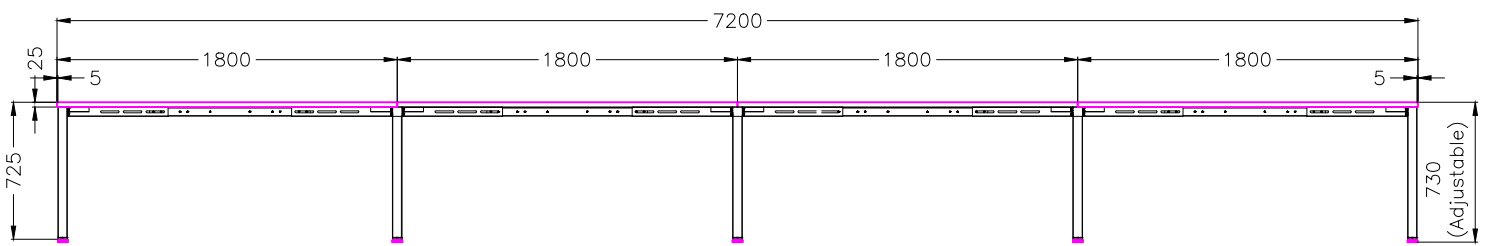

ISOMETRIC VIEW

SIDE VIEW

TOP VIEW

FRONT VIEW

ISOMETRIC VIEW

SIDE VIEW

TOP VIEW

FRONT VIEW

READY2GO FURNITURE

PRODUCT CODE:
ST-DK187+ST-IND187-8

ASSEMBLED SIZE:
7200L x 1500D x 730H

REMARKS:
ST-INDS + ST-LE15 + ST-AB1218

© 2020
READY TO GO FURNITURE PTY LTD