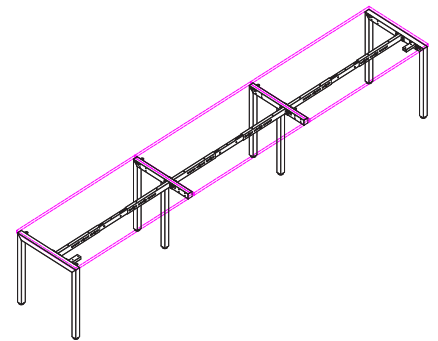

STRATA

3 Person Inline Single Sided

ST-INS127-3 / ST-INS157-3 / ST-INS187-3

FEATURES

- 25mm tops with cable scallop
- 50 x 50 Powdercoated steel Frames
- 1x Adjustable Beams Per Person
- Height adjustable feet 30mm
- 10 Year Warranty

FRAME COLOURS

Black

White

TOP COLOURS

White

Wild Oak

STRATA 3 Person Inline Single Sided

ST-INS127-3 1200 x 750 (Assembled: 3600W x 750D x 725H)

8 Cartons: 92.5KG

3x INT1275 Scalloped Top - 1265L x 815W x 45H / 17KG / 0.046m³

1x ST-LE75 – STRATA End Leg - 760L x 120W x 720H 12kg - 0.066m³ (2 legs per ctn)

1x ST-AB1218 - Adjustable Beam - 870L x 145W x 125H 9kg - 0.01m³ (2 beams per ctn)

3x INT1575 Scalloped Top - 1565L x 815W x 45H / 21KG / 0.057m³

1x ST-LE75 – STRATA End Leg - 760L x 120W x 720H 12kg - 0.066m³ (2 legs per ctn)

1x ST-AB1218 - Adjustable Beam - 870L x 145W x 125H 9kg - 0.01m³ (2 beams per ctn)