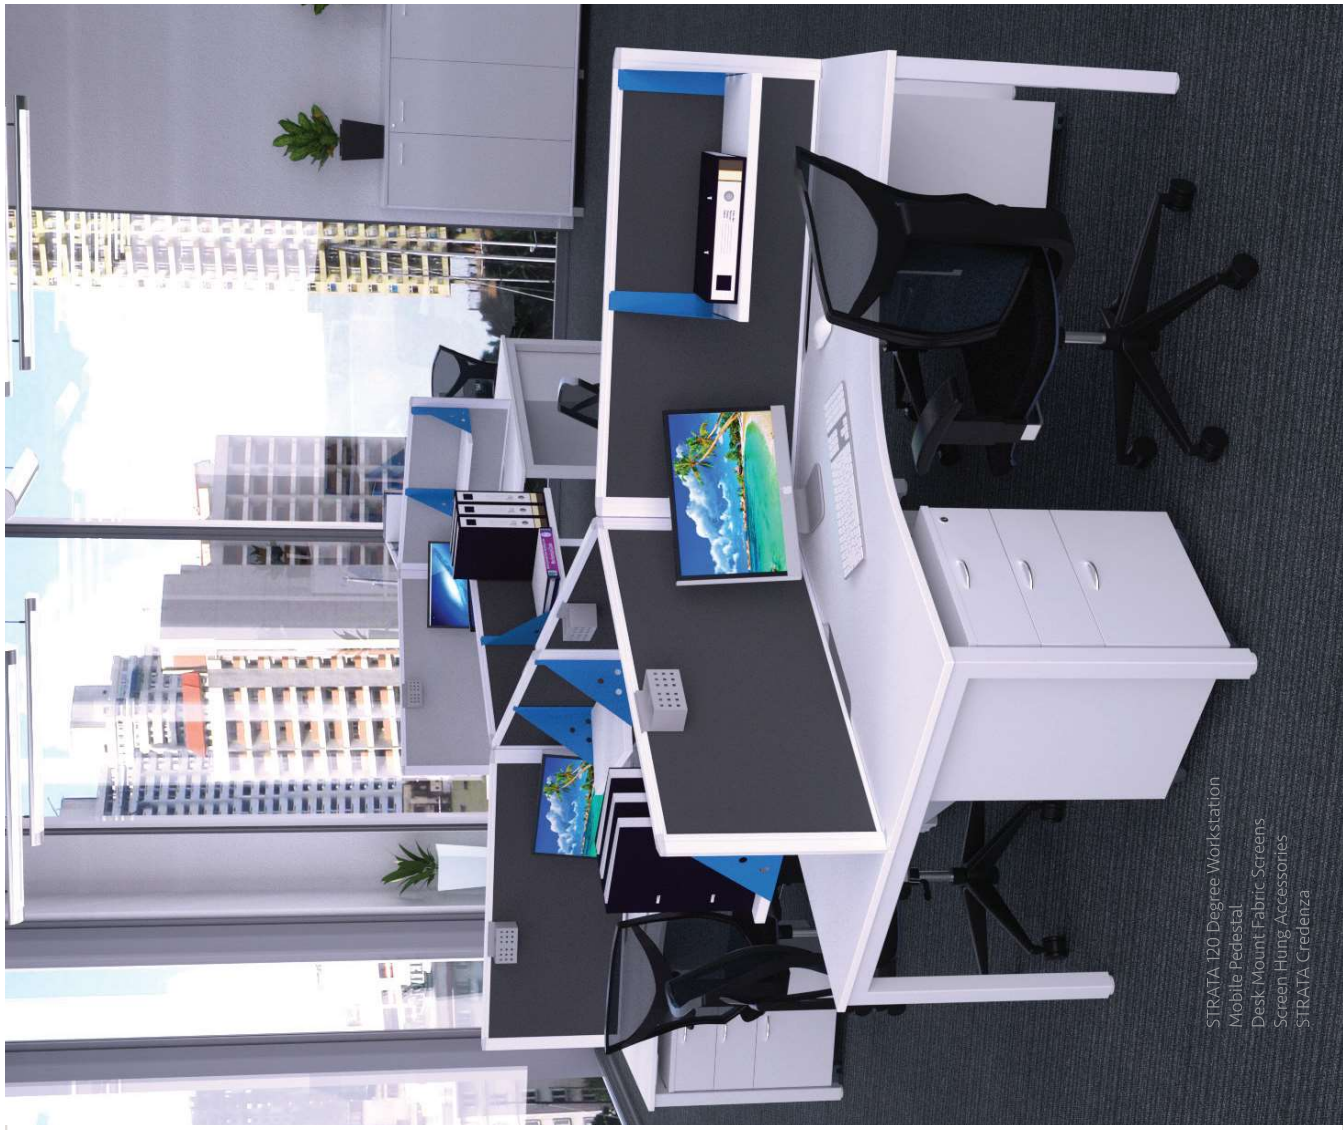

Custom made to order tops
Available with cable port or scallops
(Scallops not standard)

TOP

WHITE

WHITE

FRAME

BLACK

WHITE

STRATA 120 Degree Workstation
Mobile Pedestal
Desk Mount Fabric Screens
Screen Hung Accessories
STRATA Credenza