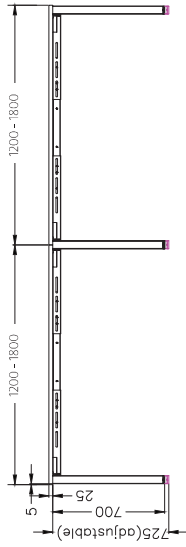

SINGLE INLINE TECHNICAL DRAWING

SINGLE INLINE FRAME COMPONENTS

ISOMETRIC VIEW

SIDE VIEW

TOP VIEW

FRONT VIEW

SINGLE INLINE END LEG

Size	Code
740W x 700H	ST-LE75

SINGLE INLINE SHARED LEG

Size	Code
700W x 700H	ST-INSS

ADJUSTABLE BEAM

Size	Code
1200 - 1800	ST-AB1218
1800 - 2400	ST-AB1824

FRAME

BLACK

WHITE

DOUBLE INLINE TECHNICAL DRAWING

DOUBLE INLINE FRAME COMPONENTS

ISOMETRIC VIEW

TOP VIEW

SIDE VIEW

FRONT VIEW

DOUBLE INLINE END LEG

Size	Code
1490W x 700H	ST-LE15

DOUBLE INLINE SHARED LEG

Size	Code
1400W x 700H	ST-INDS

ADJUSTABLE BEAM

Size	Code
1200 - 1800	ST-AB1218
1800 - 2400	ST-AB1824

FRAME

BLACK

WHITE

TOP VIEW

FRONT VIEW