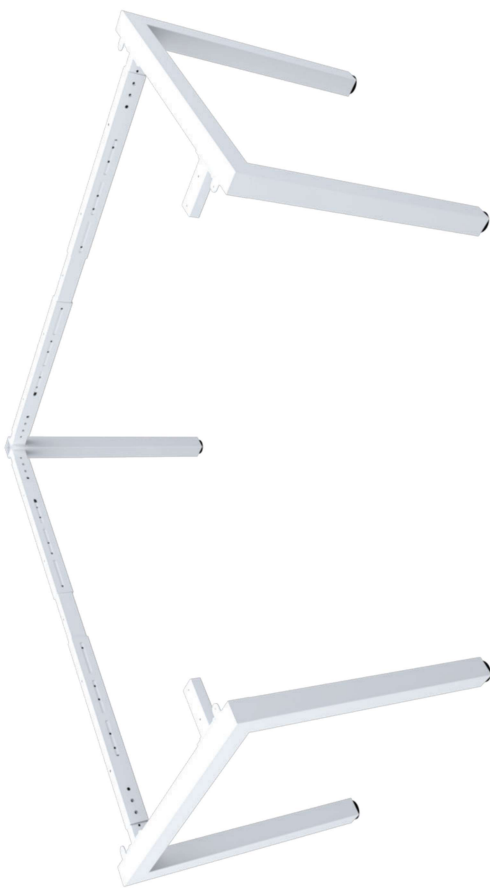

Size	Code
1400W x 700H	ST-INDS

ADJUSTABLE BEAM

Size	Code
1200 - 1800	ST-AB1218
1800 - 2400	ST-AB1824

FRAME

BLACK

WHITE

TOP VIEW

FRONT VIEW