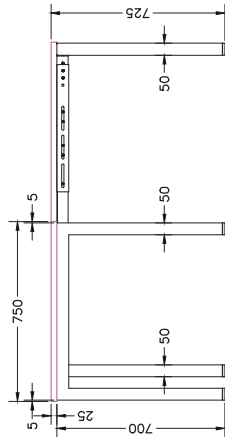

SINGLE INLINE TECHNICAL DRAWING

SINGLE INLINE FRAME COMPONENTS

ISOMETRIC VIEW

SIDE VIEW

TOP VIEW

FRONT VIEW

SINGLE INLINE END LEG

Size	Code
740W x 700H	ST-LE75

DOUBLE INLINE FRAME COMPONENTS

ISOMETRIC VIEW

TOP VIEW

SIDE VIEW

FRONT VIEW

DOUBLE INLINE END LEG

Size	Code
1490W x 700H	ST-LE15

DOUBLE INLINE SHARED LEG

Size	Code
1400W x 700H	ST-INDS

ADJUSTABLE BEAM

Size	Code
1200 - 1800	ST-AB1218
1800 - 2400	ST-AB1824

FRAME

BLACK

WHITE

TOP VIEW

FRONT VIEW