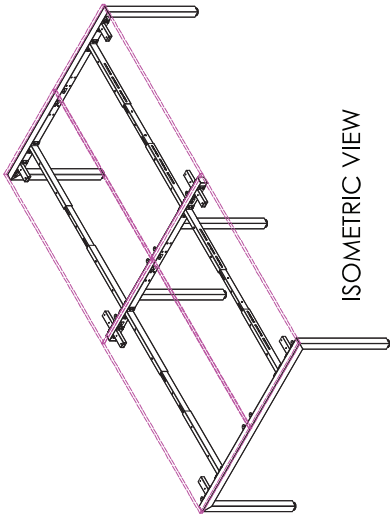

SINGLE INLINE TECHNICAL DRAWING

SINGLE INLINE FRAME COMPONENTS

ISOMETRIC VIEW

SIDE VIEW

TOP VIEW

FRONT VIEW

SINGLE INLINE END LEG

Size	Code
740W x 700H	ST-LE75

SINGLE INLINE SHARED LEG

Size	Code
700W x 700H	ST-INSS

ADJUSTABLE BEAM

Size	Code
1200 - 1800	ST-AB1218
1800 - 2400	ST-AB1824

FRAME

BLACK

WHITE

DOUBLE INLINE TECHNICAL DRAWING

DOUBLE INLINE FRAME COMPONENTS

ISOMETRIC VIEW

TOP VIEW

SIDE VIEW

FRONT VIEW

DOUBLE INLINE END LEG

Size	Code
1490W x 700H	ST-LE15

DOUBLE INLINE SHARED LEG