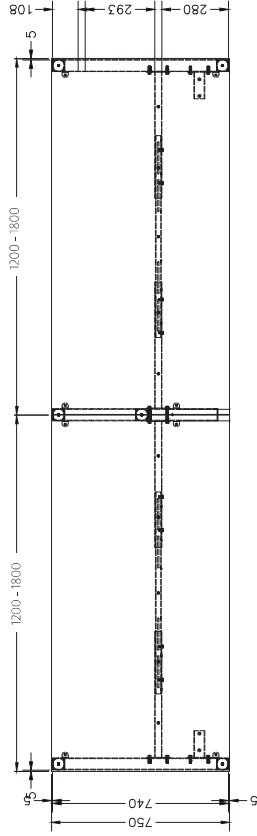

Size	Scalloped
1500 x 1500 x 600	ST=WS156
1800 x 1800 x 600	ST=WS186
1500 x 1500 x 750	ST=WS157
1800 x 1800 x 750	ST=WS187

STRATA 120 DEGREE WORKSTATION

Size	Code
1200 x 1200 x 600	ST=H20-3-126
1500 x 1500 x 600	ST=H20-3-156
1200 x 1200 x 750	ST=H20-3-127
1500 x 1500 x 750	ST=H20-3-157

SINGLE INLINE TECHNICAL DRAWING

SINGLE INLINE FRAME COMPONENTS

ISOMETRIC VIEW

SIDE VIEW

TOP VIEW

FRONT VIEW

SINGLE INLINE END LEG

Size	Code
740W x 700H	ST-LE75

SINGLE INLINE SHARED LEG

Size	Code
700W x 700H	ST-INSS

ADJUSTABLE BEAM

Size	Code
1200 - 1800	ST-AB1218
1800 - 2400	ST-AB1824

FRAME

BLACK

WHITE

DOUBLE INLINE TECHNICAL DRAWING

DOUBLE INLINE FRAME COMPONENTS

ISOMETRIC VIEW

TOP VIEW

SIDE VIEW

FRONT VIEW

DOUBLE INLINE END LEG

Size	Code
1490W x 700H	ST-LE15

DOUBLE INLINE SHARED LEG