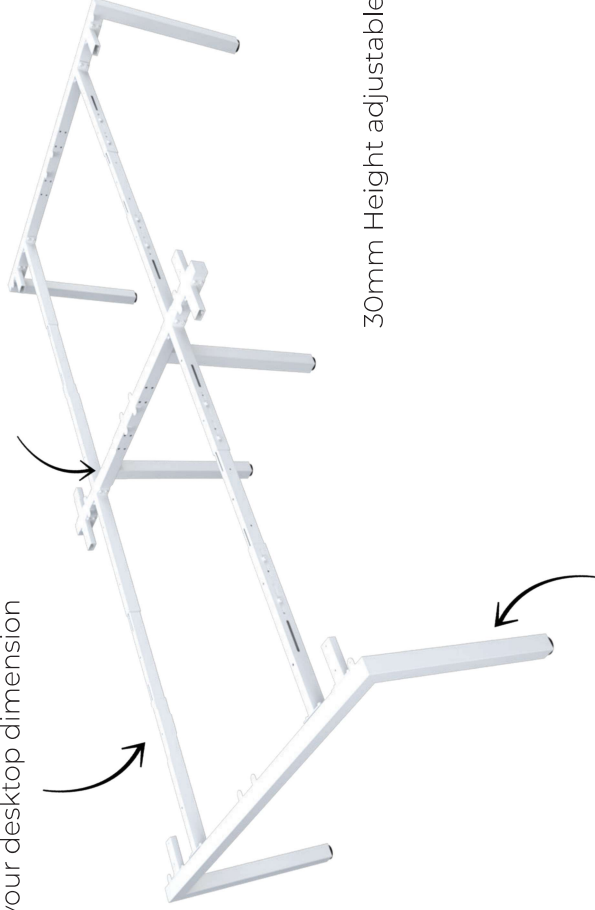

STRATA DESKING

SLEEK LINES CREATE A MODERN AESTHETIC

Ability to easily be linked to more desks to create an inline POD

Telescopic beams to suit your desktop dimension

30mm Height adjustable feet

50 x 50 Powdercoated frames

STRATA DESKING

Sleek lines create a modern aesthetic. STRATA is the ultimate adaptable desk and the perfect addition to any office area. Find the perfect configuration or design to satisfy the needs of your work space. STRATA desks easily link to each other, making the perfect solution for your evolving workspace. The sleek frames create extra room under your desk providing maximum space to vary leg posture throughout the day.

Features

- 25mm tops with Cable Scallops
- 50mm x 50mm White or Black powdercoated steel frames
- 50mm x 30mm thick adjustable beams to suit your desktop dimension
- Recessed shared legs
- Height adjustable feet
- Ability to easily be linked to more desks, either side-by-side, or back-to-back
- 10 Year Warranty

STRATA SINGLE INLINE DESKING

STRATA DOUBLE INLINE DESKING

1 PERSON SINGLE SIDED

Size	Scalloped	2 Cable Holes
1200 x 750	ST-INS12A1	ST-DK127*
1500 x 750	ST-INS15A1	ST-DK157**
1800 x 750	ST-INS18A1	ST-DK187**
1800 x 900	-	ST-DK189*
2100 x 750	-	ST-DK217*