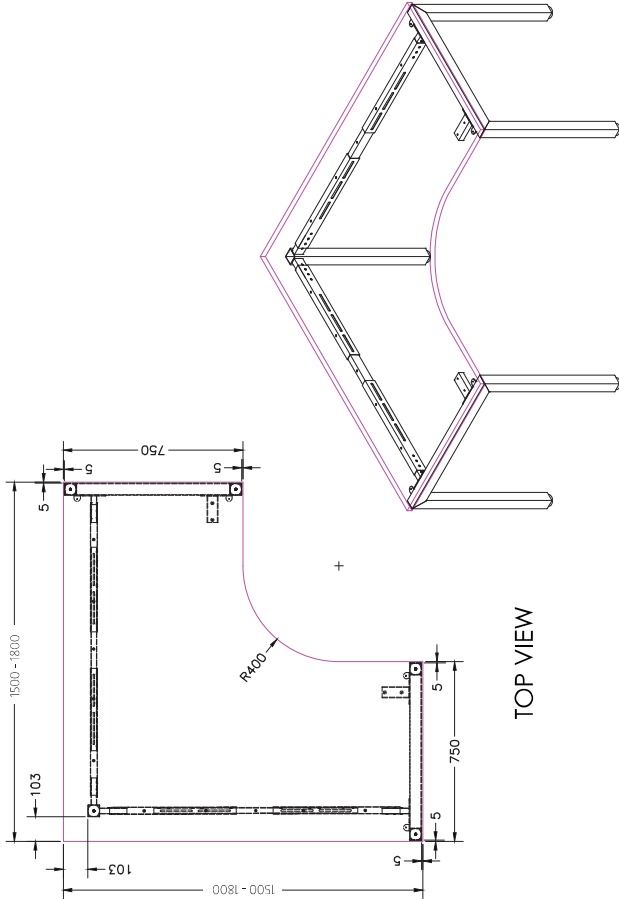

DOUBLE INLINE FRAME COMPONENTS

ISOMETRIC VIEW

TOP VIEW

SIDE VIEW

FRONT VIEW

DOUBLE INLINE END LEG

Size	Code
1490W x 700H	ST-LE15

DOUBLE INLINE SHARED LEG

Size	Code
1400W x 700H	ST-INDS

ADJUSTABLE BEAM

Size	Code
1200 - 1800	ST-AB1218
1800 - 2400	ST-AB1824

FRAME

BLACK

WHITE

TOP VIEW

FRONT VIEW