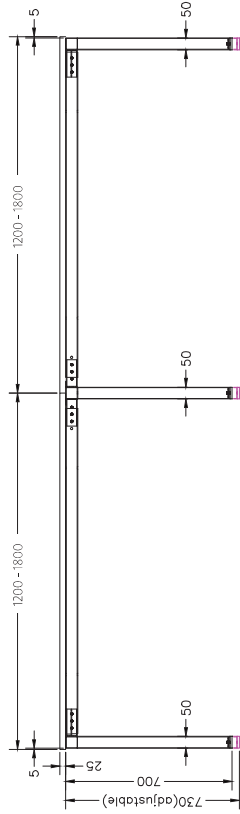

SINGLE INLINE TECHNICAL DRAWING

SINGLE INLINE FRAME COMPONENTS

ISOMETRIC VIEW

SIDE VIEW

TOP VIEW

FRONT VIEW

SINGLE INLINE END LEG

Size	Code
740W x 700H	ST-LE75

SINGLE INLINE SHARED LEG

Size	Code
700W x 700H	ST-INSS

ADJUSTABLE BEAM

Size	Code
1200 - 1800	ST-AB1218
1800 - 2400	ST-AB1824

FRAME

BLACK

WHITE

DOUBLE INLINE TECHNICAL DRAWING

DOUBLE INLINE FRAME COMPONENTS

ISOMETRIC VIEW

TOP VIEW

SIDE VIEW

FRONT VIEW

DOUBLE INLINE END LEG

Size	Code
1490W x 700H	ST-LE15

DOUBLE INLINE SHARED LEG

Size	Code
1400W x 700H	ST-INDS

ADJUSTABLE BEAM

Size	Code
1200 - 1800	ST-AB1218
1800 - 2400	ST-AB1824

FRAME

BLACK

WHITE

TOP VIEW

FRONT VIEW