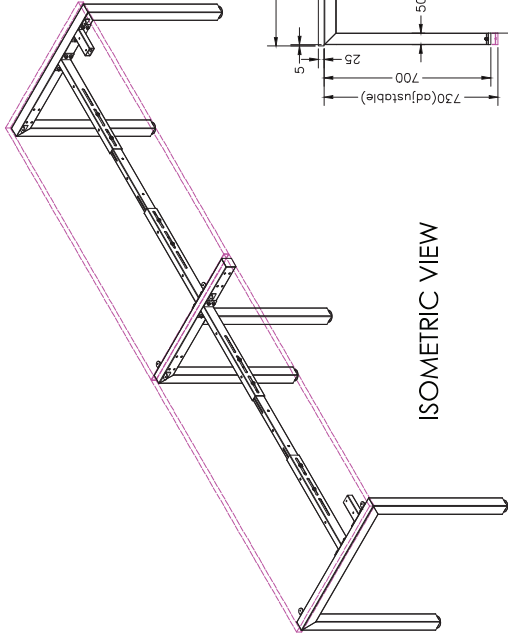

Custom made to order tops
Available with cable port or scallops
(Scallops not standard)

TOP

WHITE

WHITE

FRAME

BLACK

WHITE

STRATA 120 Degree Workstation
Mobile Pedestal
Desk Mount Fabric Screens
Screen Hung Accessories
STRATA Credenza

SINGLE INLINE TECHNICAL DRAWING

SINGLE INLINE FRAME COMPONENTS

ISOMETRIC VIEW

SIDE VIEW

TOP VIEW

FRONT VIEW

SINGLE INLINE END LEG

Size	Code
740W x 700H	ST-LE75

DOUBLE INLINE FRAME COMPONENTS

ISOMETRIC VIEW

TOP VIEW

SIDE VIEW

FRONT VIEW

DOUBLE INLINE END LEG

Size	Code
1490W x 700H	ST-LE15

DOUBLE INLINE SHARED LEG