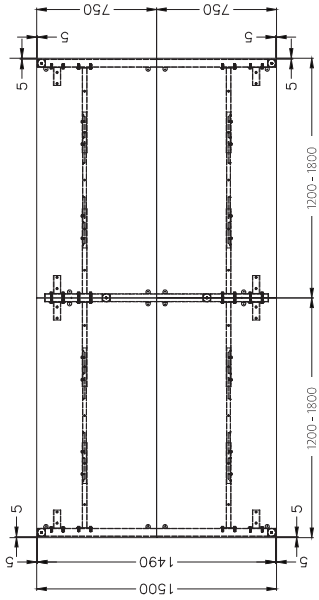

SINGLE INLINE TECHNICAL DRAWING

SINGLE INLINE FRAME COMPONENTS

ISOMETRIC VIEW

SIDE VIEW

TOP VIEW

FRONT VIEW

SINGLE INLINE END LEG

Size	Code
740W x 700H	ST-LE75

SINGLE INLINE SHARED LEG

Size	Code
700W x 700H	ST-INSS

ADJUSTABLE BEAM

Size	Code
1200 - 1800	ST-AB1218
1800 - 2400	ST-AB1824

FRAME

BLACK

WHITE

DOUBLE INLINE TECHNICAL DRAWING

DOUBLE INLINE FRAME COMPONENTS

ISOMETRIC VIEW

TOP VIEW

SIDE VIEW

FRONT VIEW

DOUBLE INLINE END LEG

Size	Code
1490W x 700H	ST-LE15

DOUBLE INLINE SHARED LEG

Size	Code
1400W x 700H	ST-INDS

ADJUSTABLE BEAM

Size	Code
1200 - 1800	ST-AB1218
1800 - 2400	ST-AB1824

FRAME

BLACK

WHITE

TOP VIEW

FRONT VIEW