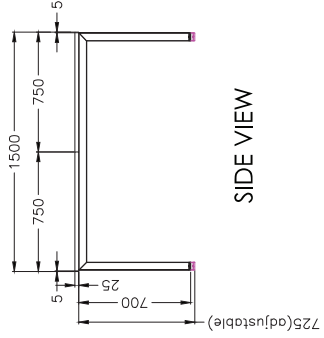

SINGLE INLINE TECHNICAL DRAWING

SINGLE INLINE FRAME COMPONENTS

ISOMETRIC VIEW

SIDE VIEW

TOP VIEW

FRONT VIEW

SINGLE INLINE END LEG

Size	Code
740W x 700H	ST-LE75

SINGLE INLINE SHARED LEG

Size	Code
700W x 700H	ST-INSS

ADJUSTABLE BEAM

Size	Code
1200 - 1800	ST-AB1218
1800 - 2400	ST-AB1824

FRAME

BLACK

WHITE

DOUBLE INLINE TECHNICAL DRAWING

DOUBLE INLINE FRAME COMPONENTS

ISOMETRIC VIEW

TOP VIEW

SIDE VIEW

FRONT VIEW

DOUBLE INLINE END LEG

Size	Code
1490W x 700H	ST-LE15

DOUBLE INLINE SHARED LEG

Size	Code
1400W x 700H	ST-INDS

ADJUSTABLE BEAM

Size	Code
1200 - 1800	ST-AB1218
1800 - 2400	ST-AB1824

FRAME

BLACK

WHITE

TOP VIEW

FRONT VIEW