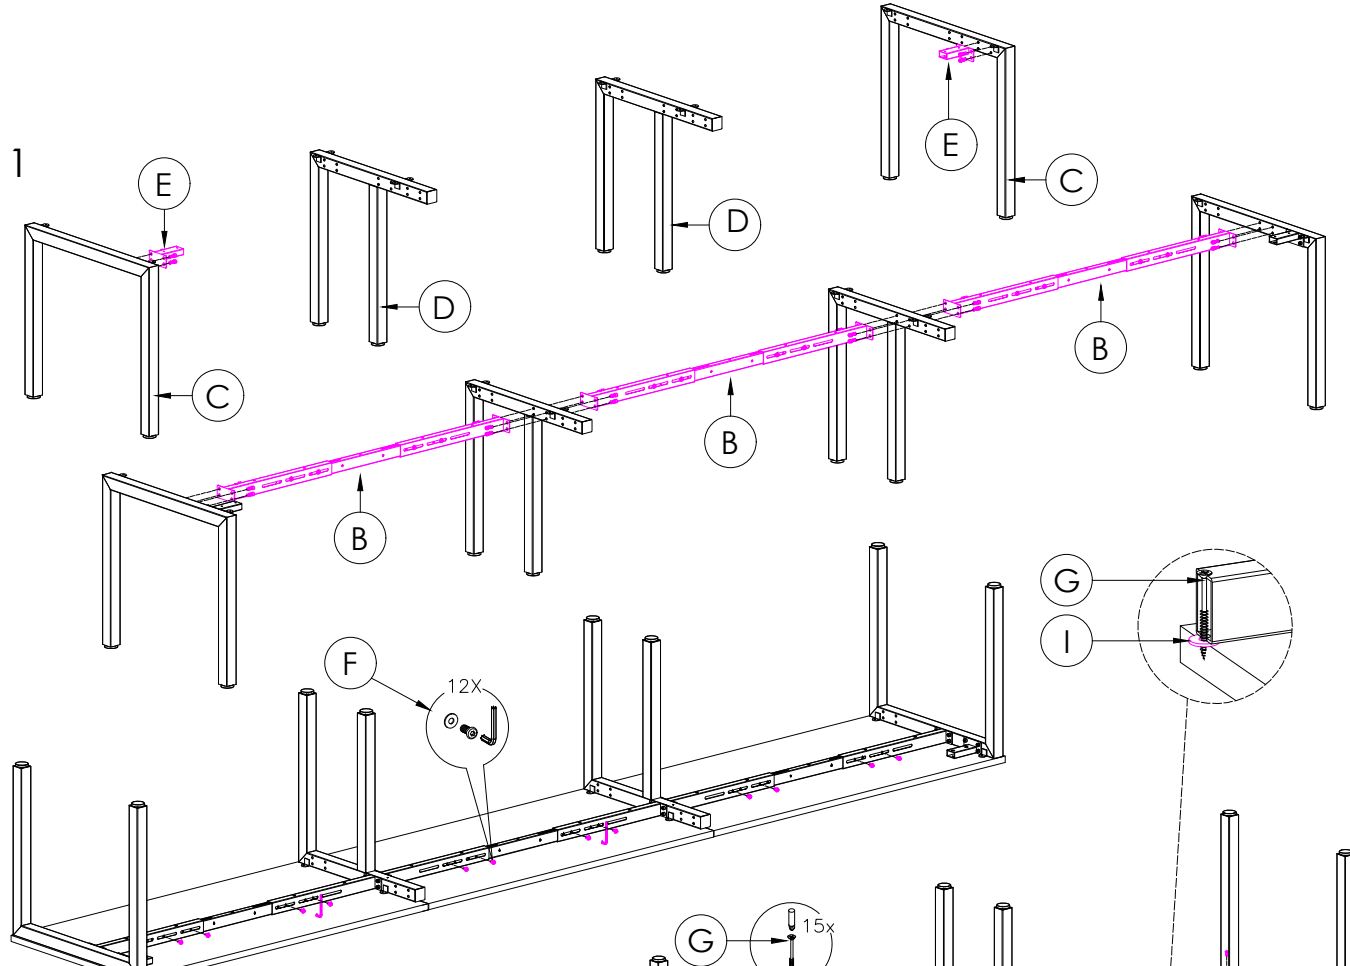

A	VARIOUS SIZES  DESKTOP	x3	C	 2x ST-LE75	x1	D	 ST-INSS (700mm)	x2			
B	ST-AB1218  ADJUSTABLE BEAM	x3	E	100mm x 50mm  BRACKET	x2	F	M6 x 20mm  BUTTON HEAD ALLEN BOLT	x12	G	70mm  CHIPBOARD SCREW	x15

STEP 1

STEP 2

STEP 3

CAUTION:  
HEAVY

2 PERSON HEAVY  
ASSEMBLY

# Office FURNITURE Brisbane

PRODUCT CODE:  
ST-DK157+ST-INS157-3  
ASSEMBLY INSTRUCTION-PART 1  
ASSEMBLED SIZE:  
4500L x 750D x 730H

REMARKS:  
ST-INSS + ST-LE75 + ST-AB1218 REV2  
Office FURNITURE  
Brisbane

J	VARIOUS SIZES  S23 PARTITION	x3	K	 *PACKED INSIDE THE PARTITION	x10	L	 JOINING STRIP	x2
M	GLASS / FABRIC  SCREEN	x2	N	NOTE: CAN USE S23-BR520TM OR S23-BR520CL BRACKETS	x3	O	20mm  CHIPBOARD SCREW	x24
				 BRACKETS		P	 SL-BR520TM	x4