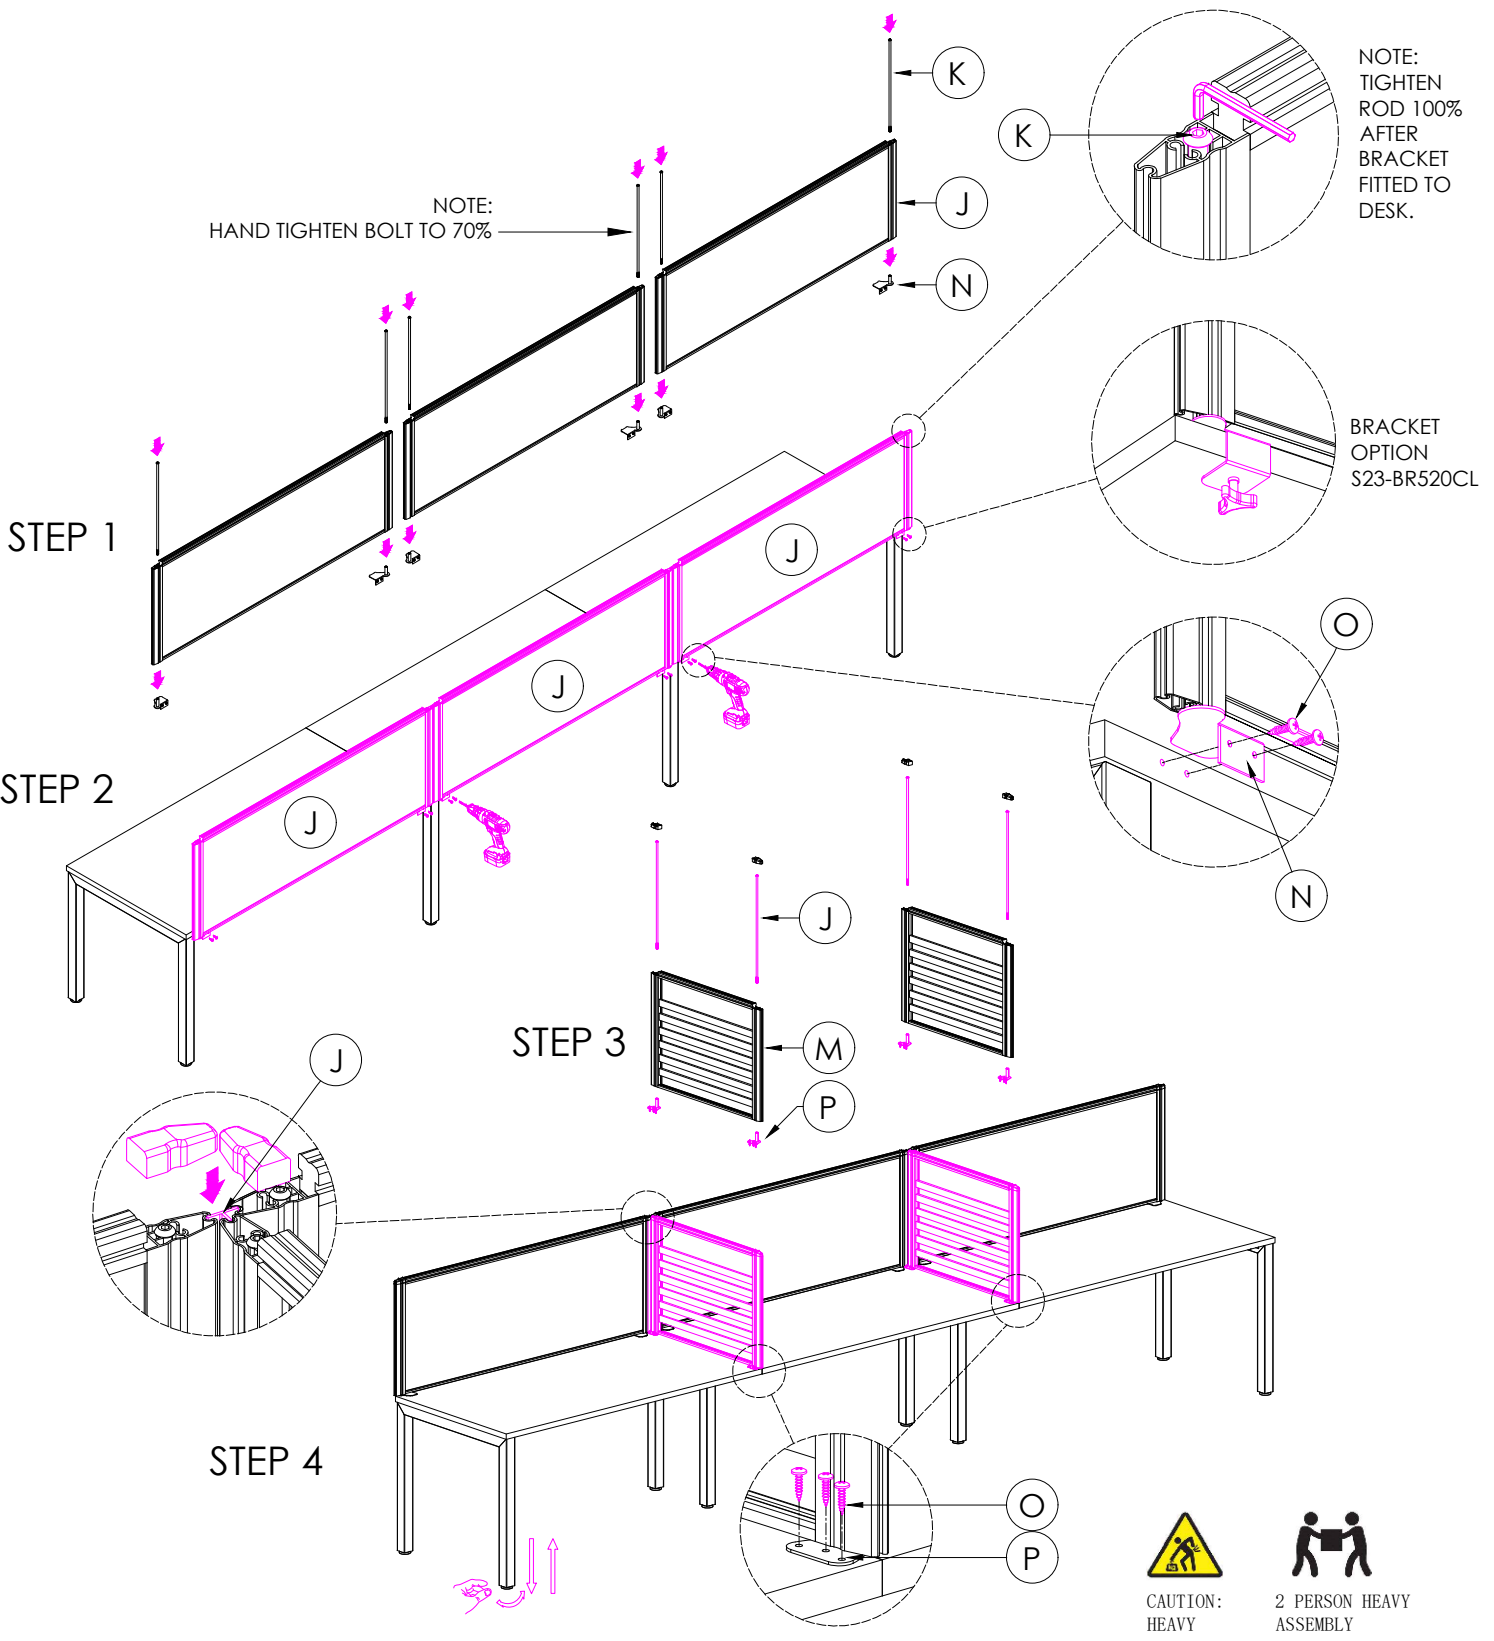

A	VARIOUS SIZES  DESKTOP	x3	C	 2x ST-LE75	x1	D	 ST-INSS (700mm)	x2			
B	ST-AB1218  ADJUSTABLE BEAM	x3	E	100mm x 50mm  BRACKET	x2	F	M6 x 20mm  BUTTON HEAD ALLEN BOLT	x12	G	70mm  CHIPBOARD SCREW	x15

STEP 1

STEP 2

STEP 3

CAUTION:  
HEAVY

2 PERSON HEAVY  
ASSEMBLY

# Office FURNITURE Brisbane

PRODUCT CODE:  
ST-DK157+ST-INS157-3  
ASSEMBLY INSTRUCTION-PART 1  
ASSEMBLED SIZE:  
4500L x 750D x 730H

REMARKS:  
ST-INSS + ST-LE75 + ST-AB1218 REV2  
Office FURNITURE  
Brisbane

J	VARIOUS SIZES  S23 PARTITION	x3	K	 *PACKED INSIDE THE PARTITION	x10	L	 JOINING STRIP	x2
M	GLASS / FABRIC  SCREEN	x2	N	NOTE: CAN USE S23-BR520TM OR S23-BR520CL BRACKETS	x3	O	20mm  CHIPBOARD SCREW	x24
				 BRACKETS		P	 SL-BR520TM	x4