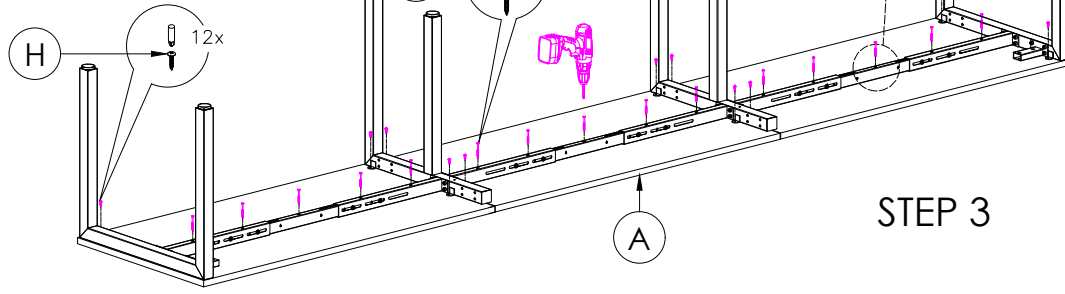

STEP 3

CAUTION:
HEAVY

2 PERSON HEAVY
ASSEMBLY

Office FURNITURE Brisbane

PRODUCT CODE:
ST-DK157+ST-INS157-3
ASSEMBLY INSTRUCTION-PART 1
ASSEMBLED SIZE:
4500L x 750D x 730H

REMARKS:
ST-INSS + ST-LE75 + ST-AB1218 REV2
Office FURNITURE
Brisbane