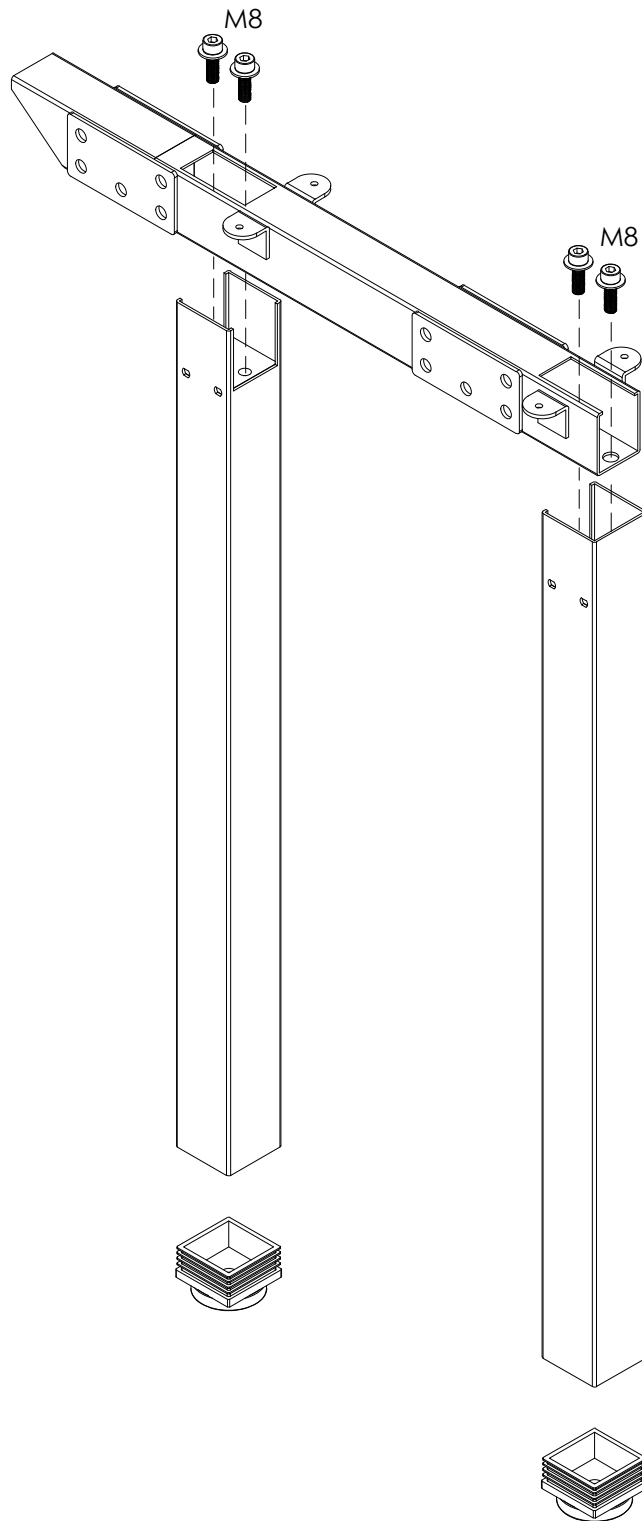

J	VARIOUS SIZES  S23 PARTITION	x3	K	 *PACKED INSIDE THE PARTITION	x10	L	 JOINING STRIP	x2
M	GLASS / FABRIC  SCREEN	x2	N	NOTE: CAN USE S23-BR520TM OR S23-BR520CL BRACKETS	x3	O	20mm  CHIPBOARD SCREW	x24
				 BRACKETS		P	 SL-BR520TM	x4

# Office FURNITURE Brisbane

PRODUCT CODE:  
SCREEN PARTITION (S23)  
ASSEMBLY INSTRUCTION-PART 2

ASSEMBLED SIZE:  
VARIOUS SIZES

REMARKS:  
-

REV2

Office FURNITURE  
Brisbane

Office FURNITURE  
Brisbane

PRODUCT CODE:  
ST-INSS-CKD V1.0

ASSEMBLED SIZE:  
-

REMARKS:  
Assembly

Office FURNITURE  
Brisbane