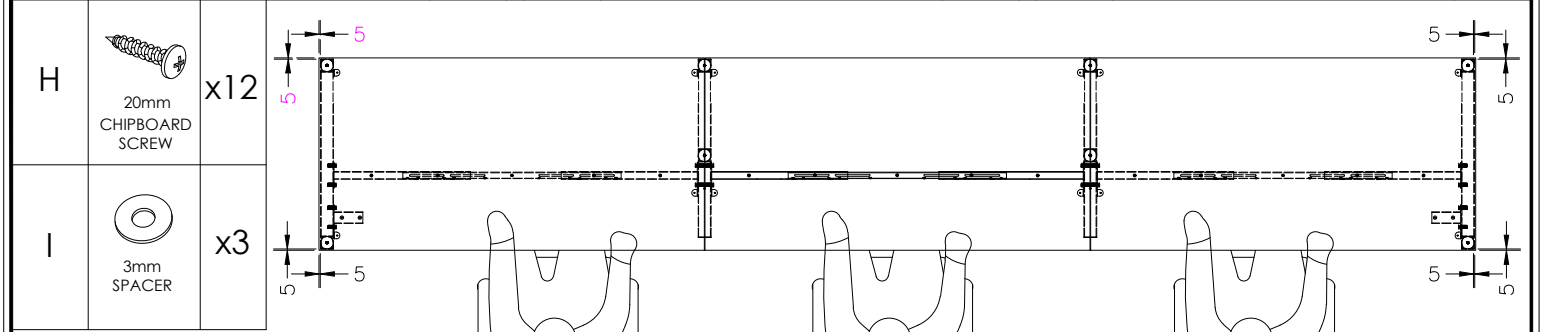

A	VARIOUS SIZES  DESKTOP	x3	C	 2x ST-LE75	x1	D	 ST-INSS (700mm)	x2			
B	ST-AB1218  ADJUSTABLE BEAM	x3	E	100mm x 50mm  BRACKET	x2	F	M6 x 20mm  BUTTON HEAD ALLEN BOLT	x12	G	70mm  CHIPBOARD SCREW	x15

STEP 1

STEP 2

STEP 3

CAUTION:  
HEAVY

2 PERSON HEAVY  
ASSEMBLY

# Office FURNITURE Brisbane

PRODUCT CODE:  
ST-DK157+ST-INS157-3  
ASSEMBLY INSTRUCTION-PART 1  
ASSEMBLED SIZE:  
4500L x 750D x 730H

REMARKS:  
ST-INSS + ST-LE75 + ST-AB1218 REV2  
Office FURNITURE  
Brisbane

J	VARIOUS SIZES  S23 PARTITION	x3	K	 *PACKED INSIDE THE PARTITION	x10	L	 JOINING STRIP	x2
M	GLASS / FABRIC  SCREEN	x2	N	NOTE: CAN USE S23-BR520TM OR S23-BR520CL BRACKETS	x3	O	20mm  CHIPBOARD SCREW	x24
				 BRACKETS		P	 SL-BR520TM	x4