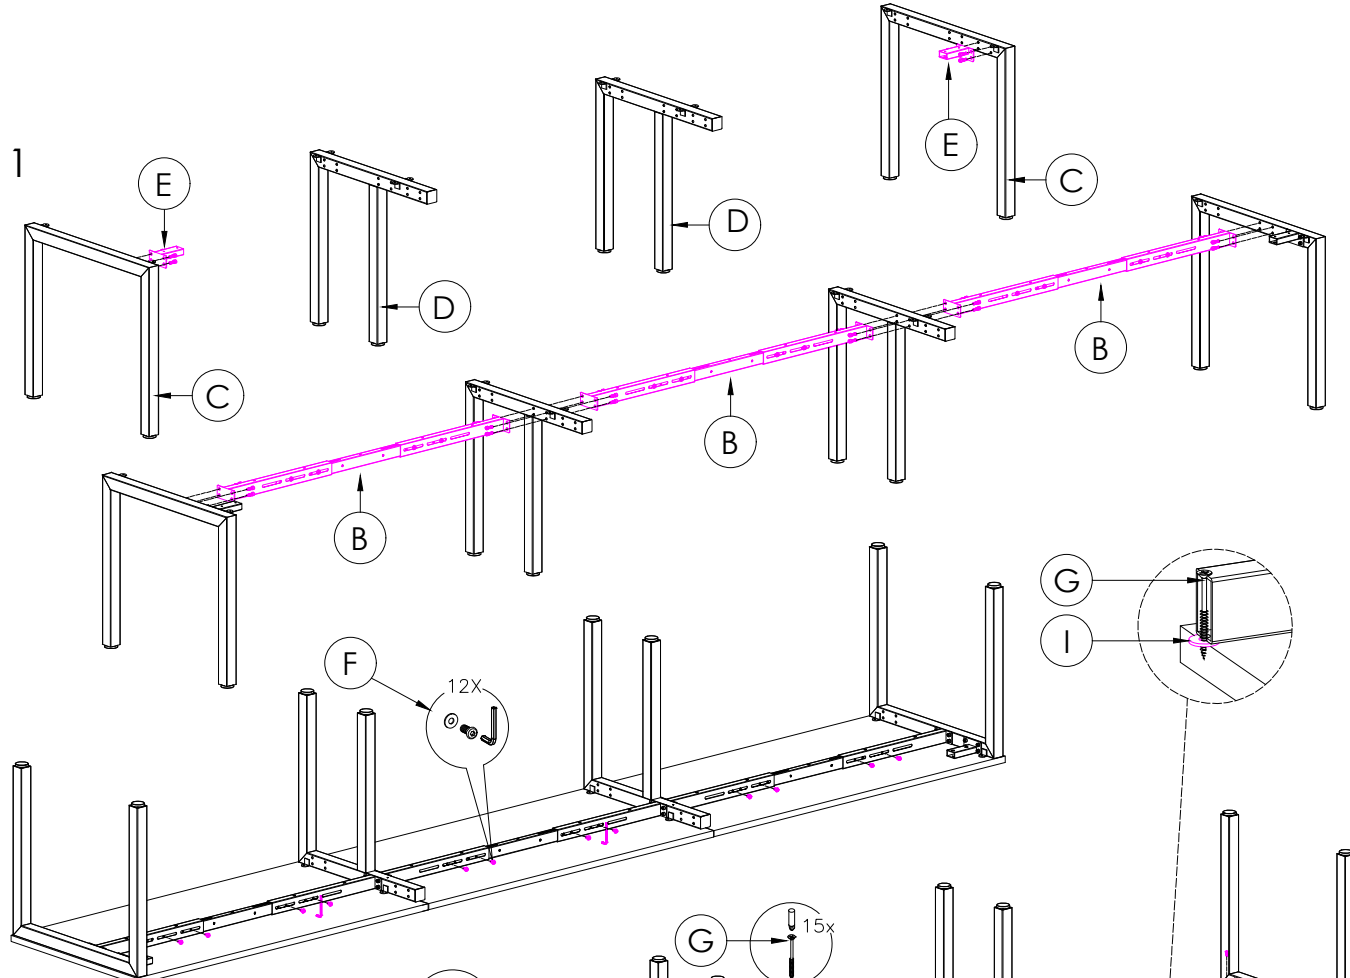

A	VARIOUS SIZES  DESKTOP	x3	C	 2x ST-LE75	x1	D	 ST-INSS (700mm)	x2			
B	ST-AB1218  ADJUSTABLE BEAM	x3	E	100mm x 50mm  BRACKET	x2	F	M6 x 20mm  BUTTON HEAD ALLEN BOLT	x12	G	70mm  CHIPBOARD SCREW	x15

STEP 1

STEP 2

STEP 3

CAUTION:  
HEAVY

2 PERSON HEAVY  
ASSEMBLY

J	VARIOUS SIZES  S23 PARTITION	x3	K	 *PACKED INSIDE THE PARTITION	x10	L	 JOINING STRIP	x2
M	GLASS / FABRIC  SCREEN	x2	N	S23-BR520SM  NOTE: CAN USE S23-BR520TM OR S23-BR520CL BRACKETS	x3	O	20mm  CHIPBOARD SCREW	x24
						P	 SL-BR520TM	x4