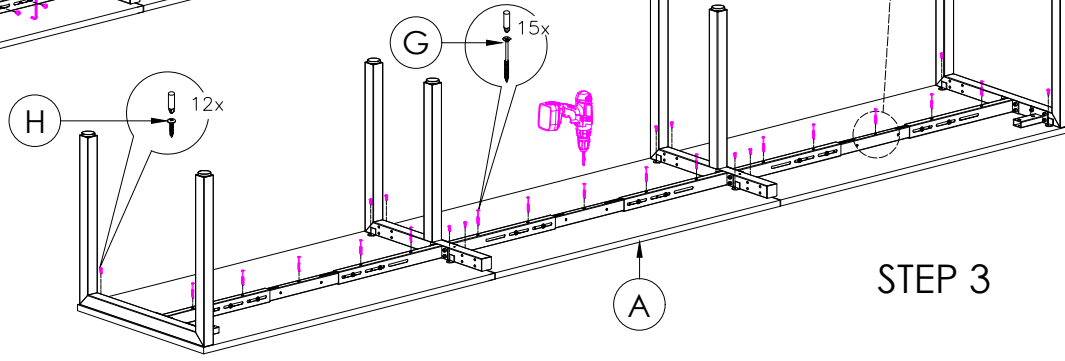

A	VARIOUS SIZES  DESKTOP	x3	C	 2x ST-LE75	x1	D	 ST-INSS (700mm)	x2			
B	ST-AB1218  ADJUSTABLE BEAM	x3	E	100mm x 50mm  BRACKET	x2	F	M6 x 20mm  BUTTON HEAD ALLEN BOLT	x12	G	70mm  CHIPBOARD SCREW	x15

STEP 1

STEP 2

STEP 3

CAUTION:  
HEAVY

2 PERSON HEAVY  
ASSEMBLY

J	VARIOUS SIZES  S23 PARTITION	x3	K	 *PACKED INSIDE THE PARTITION	x10	L	 JOINING STRIP	x2
M	GLASS / FABRIC  SCREEN	x2	N	S23-BR520SM  NOTE: CAN USE S23-BR520TM OR S23-BR520CL BRACKETS	x3	O	20mm  CHIPBOARD SCREW	x24
						P	 SL-BR520TM	x4