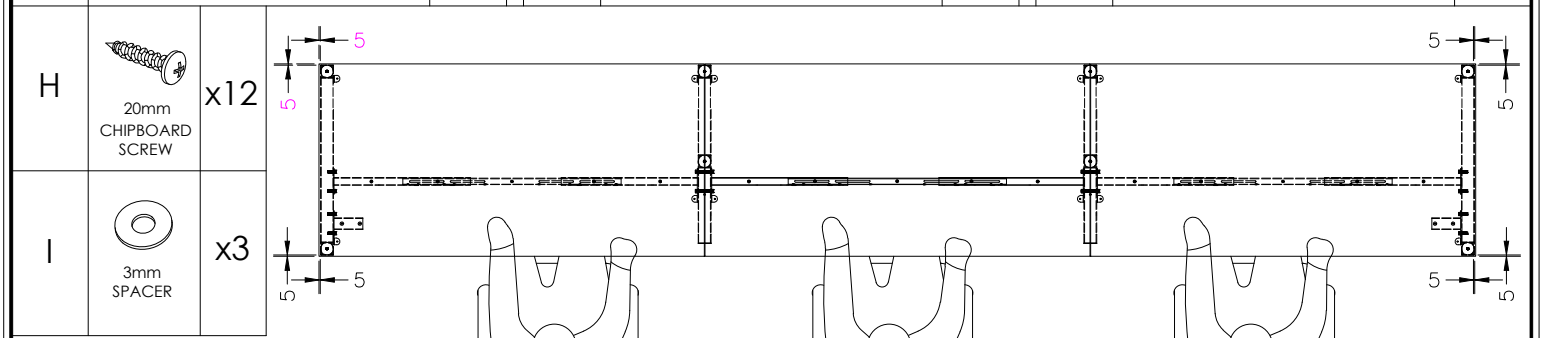

A	VARIOUS SIZES  DESKTOP	x3	C	 2x ST-LE75	x1	D	 ST-INSS (700mm)	x2			
B	ST-AB1218  ADJUSTABLE BEAM	x3	E	100mm x 50mm  BRACKET	x2	F	M6 x 20mm  BUTTON HEAD ALLEN BOLT	x12	G	70mm  CHIPBOARD SCREW	x15

STEP 1

STEP 2

STEP 3

CAUTION:  
HEAVY

2 PERSON HEAVY  
ASSEMBLY

J	VARIOUS SIZES  S23 PARTITION	x3	K	 *PACKED INSIDE THE PARTITION	x10	L	 JOINING STRIP	x2
M	GLASS / FABRIC  SCREEN	x2	N	S23-BR520SM  NOTE: CAN USE S23-BR520TM OR S23-BR520CL BRACKETS	x3	O	20mm  CHIPBOARD SCREW	x24
						P	 SL-BR520TM	x4