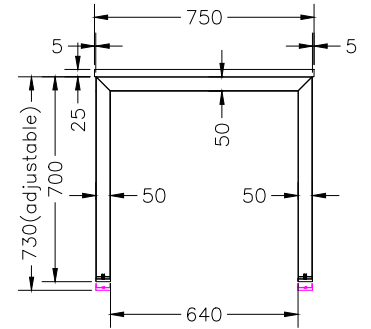

ISOMETRIC VIEW

SIDE VIEW

TOP VIEW

FRONT VIEW

Office FURNITURE  
Brisbane

PRODUCT CODE:  
ST-DK157+ST-INS157-3

ASSEMBLED SIZE:  
4500L x 750D x 730H

REMARKS:  
ST-INSS + ST-LE75 + ST-AB1218 REV1