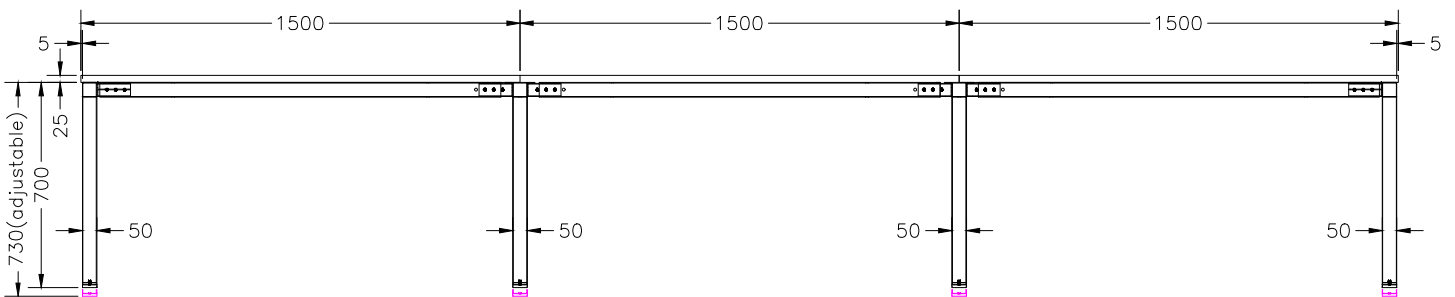

ISOMETRIC VIEW

SIDE VIEW

TOP VIEW

FRONT VIEW

Office FURNITURE  
Brisbane

PRODUCT CODE:  
ST-DK157+ST-INS157-3

ASSEMBLED SIZE:  
4500L x 750D x 730H

REMARKS:  
ST-INSS + ST-LE75 + ST-AB1218 REV1