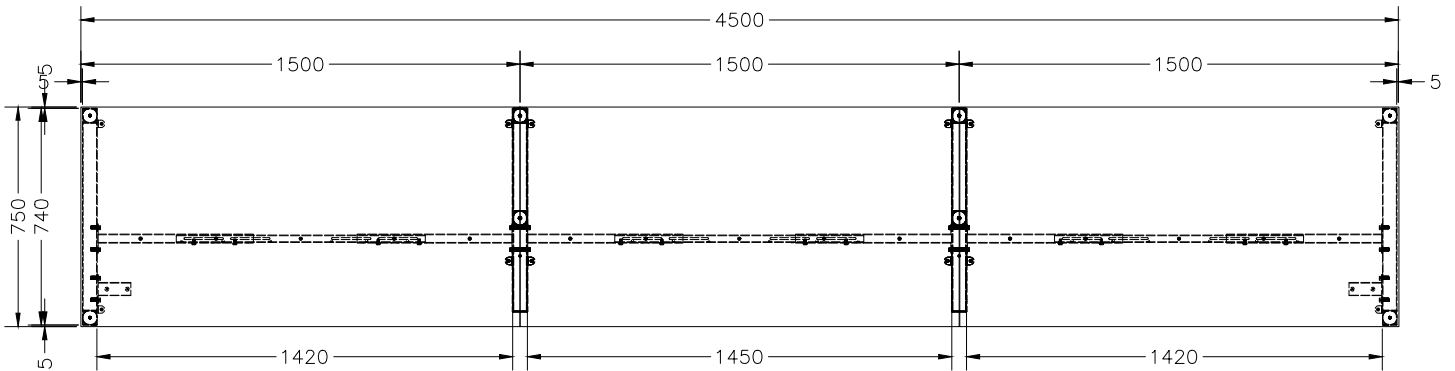

ISOMETRIC VIEW

SIDE VIEW

TOP VIEW

FRONT VIEW

Office FURNITURE  
Brisbane

PRODUCT CODE:  
ST-DK157+ST-INS157-3

ASSEMBLED SIZE:  
4500L x 750D x 730H

REMARKS:  
ST-INSS + ST-LE75 + ST-AB1218 REV1