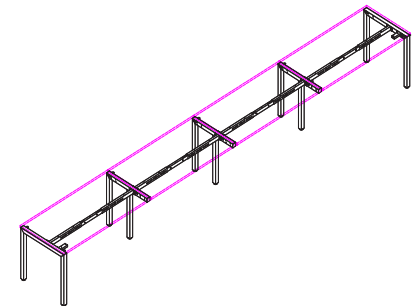

## 4 Person Inline Single Sided

ST-INS127-4 / ST-INS157-4 / ST-INS187-4

### FEATURES

- 25mm tops with cable scallop
- 50 x 50 Powdercoated steel Frames
- 1x Adjustable Beams Per Person
- Height adjustable feet 30mm
- 10 Year Warranty

## STRATA 4 Person Inline Single Sided

---

ST-INS127-4 1200 x 750 (Assembled: 4800W x 750D x 725H)

10 Cartons: 122KG

4x INT1275 Scalloped Top - 1265L x 815W x 45H / 17KG / 0.046m<sup>3</sup>

1x ST-LE75 – STRATA End Leg - 760L x 120W x 720H 12kg - 0.066m<sup>3</sup> (2 legs per ctn)