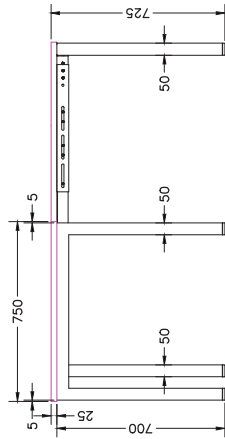

# SINGLE INLINE FRAME COMPONENTS

ISOMETRIC VIEW

SIDE VIEW

TOP VIEW

FRONT VIEW

SINGLE INLINE END LEG

Size	Code
740W x 700H	ST-LE75

SINGLE INLINE SHARED LEG

Size	Code
700W x 700H	ST-INSS

ADJUSTABLE BEAM

Size	Code
1200 - 1800	ST-AB1218
1800 - 2400	ST-AB1824

FRAME

BLACK WHITE

TOP VIEW

FRONT VIEW

ISOMETRIC VIEW