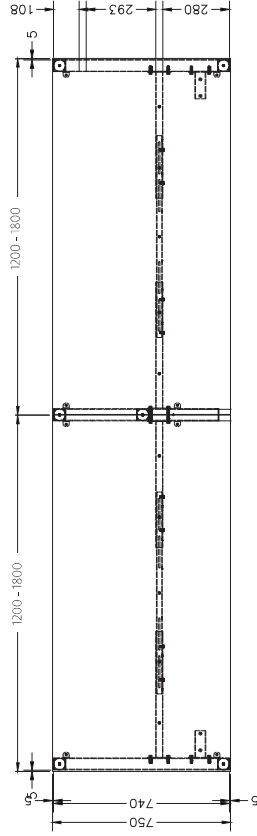

Size	Scalloped
1500 x 1500 x 600	ST=WS156
1800 x 1800 x 600	ST=WS186
1500 x 1500 x 750	ST=WS157
1800 x 1800 x 750	ST=WS187

STRATA 120 DEGREE WORKSTATION

Size	Code
1200 x 1200 x 600	ST=H20-3-126
1500 x 1500 x 600	ST=H20-3-156
1200 x 1200 x 750	ST=H20-3-127
1500 x 1500 x 750	ST=H20-3-157

# SINGLE INLINE TECHNICAL DRAWING

# SINGLE INLINE FRAME COMPONENTS

ISOMETRIC VIEW

SIDE VIEW

TOP VIEW

FRONT VIEW

SINGLE INLINE END LEG

Size	Code
740W x 700H	ST-LE75

SINGLE INLINE SHARED LEG

Size	Code
700W x 700H	ST-INSS

ADJUSTABLE BEAM

Size	Code
1200 - 1800	ST-AB1218
1800 - 2400	ST-AB1824

FRAME

BLACK WHITE

TOP VIEW

FRONT VIEW

ISOMETRIC VIEW