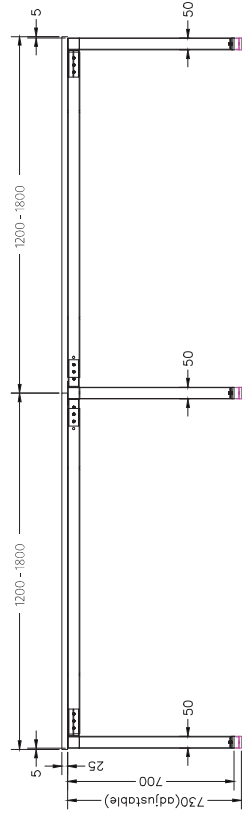

Size	Scalloped
1500 x 1500 x 600	ST=WS156
1800 x 1800 x 600	ST=WS186
1500 x 1500 x 750	ST=WS157
1800 x 1800 x 750	ST=WS187

STRATA 120 DEGREE WORKSTATION

Size	Code
1200 x 1200 x 600	ST=H20-3-126
1500 x 1500 x 600	ST=H20-3-156
1200 x 1200 x 750	ST=H20-3-127
1500 x 1500 x 750	ST=H20-3-157

# SINGLE INLINE TECHNICAL DRAWING

# SINGLE INLINE FRAME COMPONENTS

ISOMETRIC VIEW

SIDE VIEW

TOP VIEW

FRONT VIEW

SINGLE INLINE END LEG

Size	Code
740W x 700H	ST-LE75

SINGLE INLINE SHARED LEG

Size	Code
700W x 700H	ST-INSS

ADJUSTABLE BEAM

Size	Code
1200 - 1800	ST-AB1218
1800 - 2400	ST-AB1824

FRAME

BLACK WHITE

TOP VIEW

FRONT VIEW

ISOMETRIC VIEW