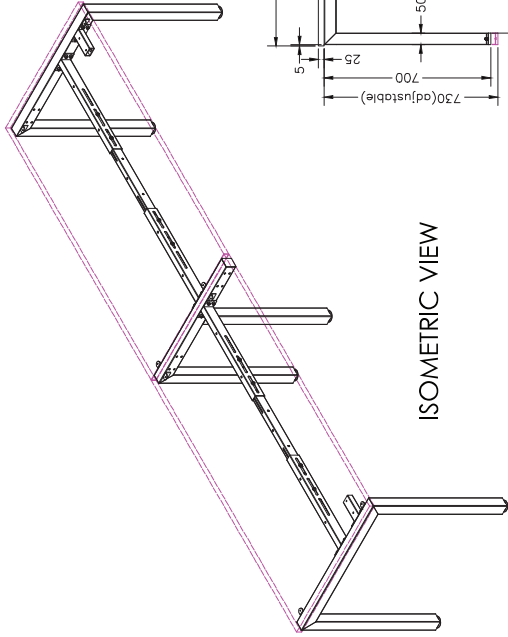

Custom made to order tops  
Available with cable port or scallops  
(Scallops not standard)

TOP

FRAME

WHITE

BLACK

WHITE

STRATA 120 Degree Workstation  
Mobile Pedestal  
Desk Mount Fabric Screens  
Screen Hung Accessories  
STRATA Credenza

# SINGLE INLINE TECHNICAL DRAWING

# SINGLE INLINE FRAME COMPONENTS

ISOMETRIC VIEW

SIDE VIEW

TOP VIEW

FRONT VIEW

SINGLE INLINE END LEG

Size	Code
740W x 700H	ST-LE75

SINGLE INLINE SHARED LEG