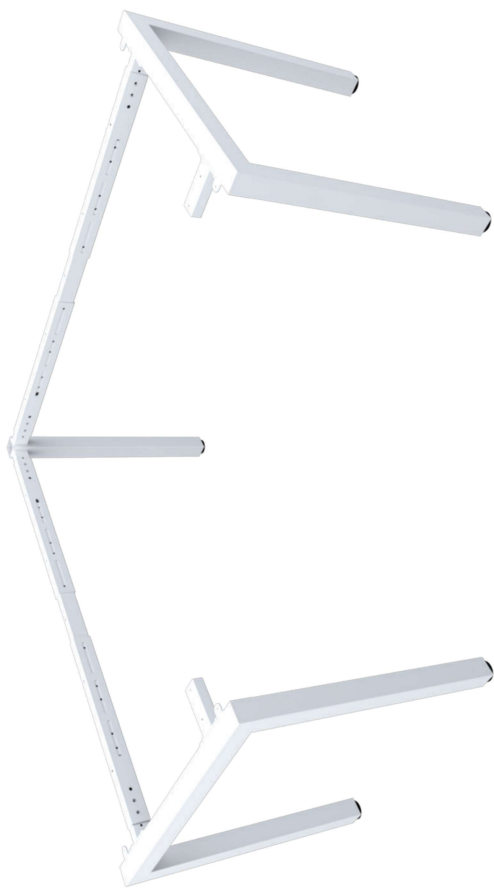

# SINGLE INLINE FRAME COMPONENTS

ISOMETRIC VIEW

SIDE VIEW

TOP VIEW

FRONT VIEW

SINGLE INLINE END LEG

Size	Code
740W x 700H	ST-LE75

SINGLE INLINE SHARED LEG

Size	Code
700W x 700H	ST-INSS

ADJUSTABLE BEAM

Size	Code
1200 - 1800	ST-AB1218
1800 - 2400	ST-AB1824

FRAME

BLACK WHITE

TOP VIEW

FRONT VIEW

ISOMETRIC VIEW

# ACCESSORIES

Create privacy and reduce noise with a variety of desk mount screens, perfect for inline desk pods or workstations.

Keep your workspace tidy and organised with our wide range of underdesk storage and screen hung accessories.