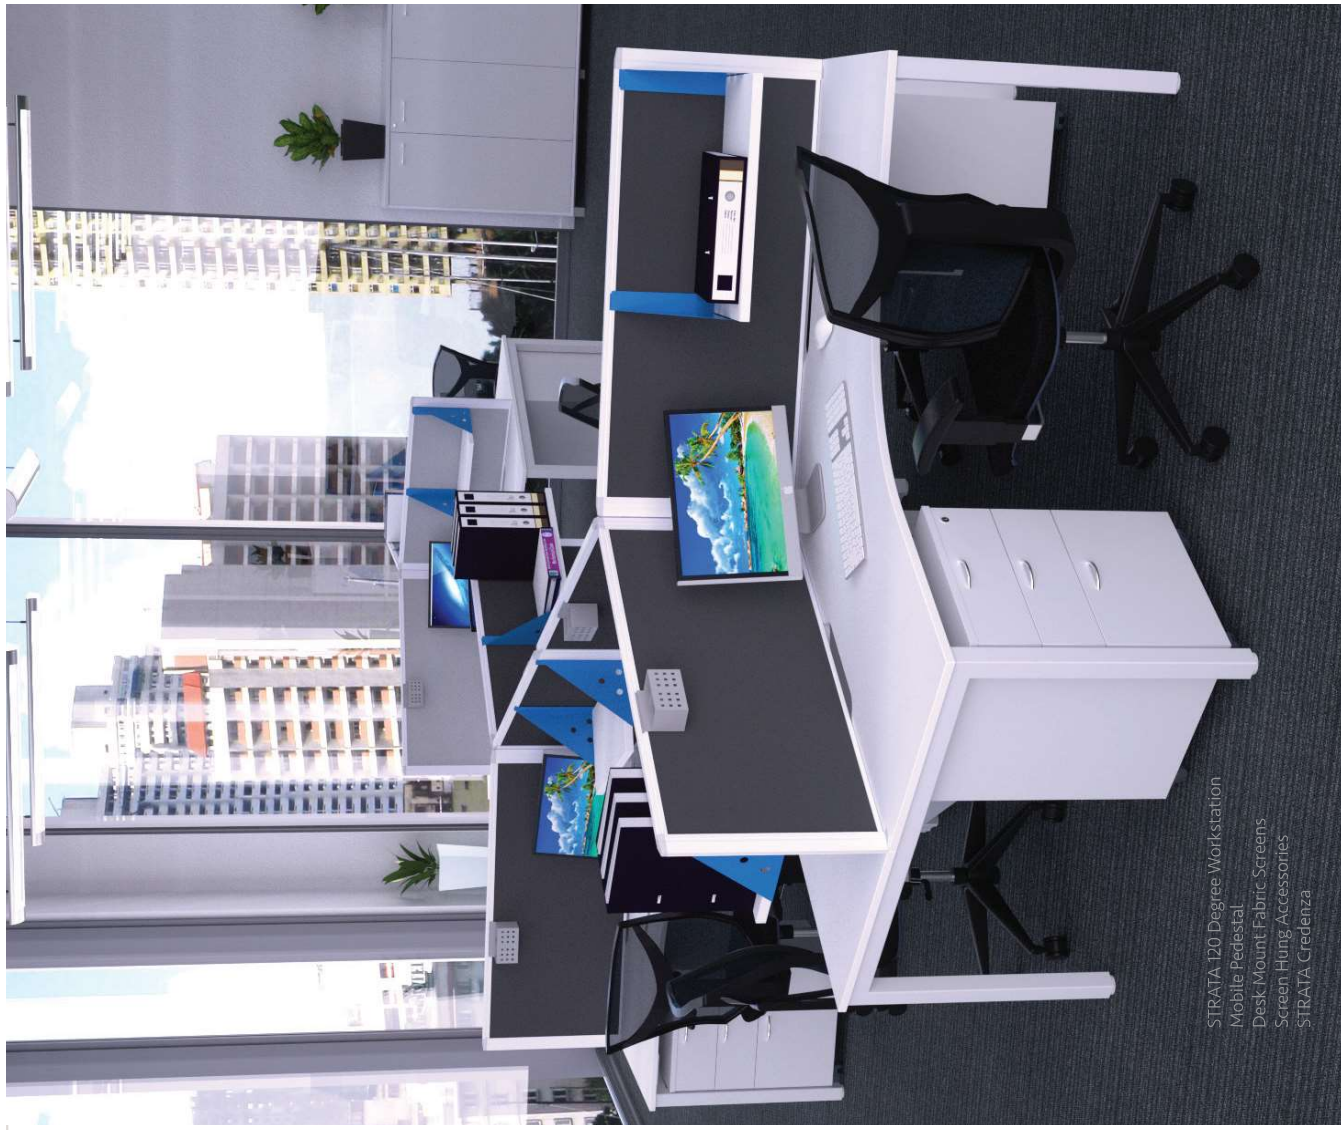

Custom made to order tops  
Available with cable port or scallops  
(Scallops not standard)

TOP

FRAME

WHITE

BLACK

WHITE

STRATA 120 Degree Workstation  
Mobile Pedestal  
Desk Mount Fabric Screens  
Screen Hung Accessories  
STRATA Credenza