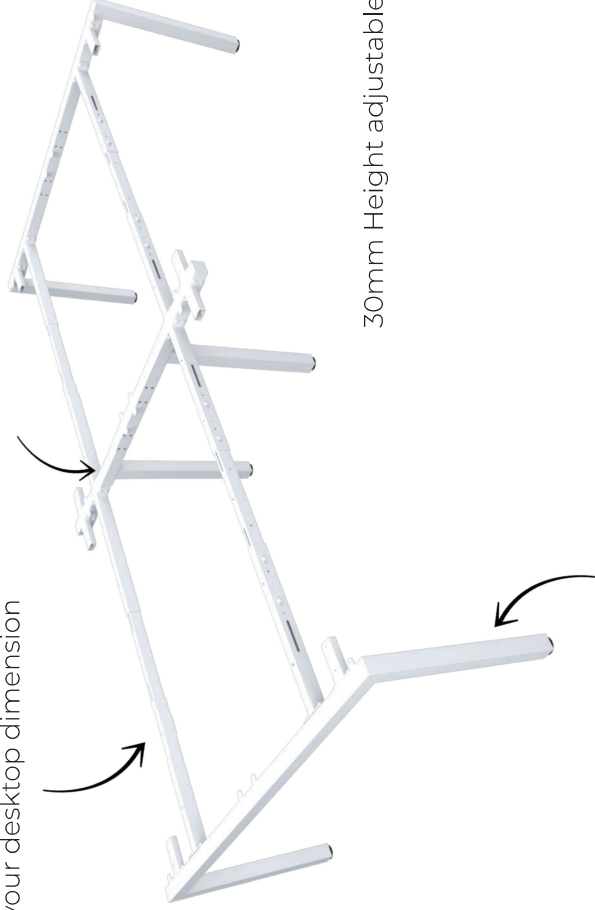

# STRATA DESKING

SLEEK LINES CREATE A MODERN AESTHETIC

Ability to easily be linked to more desks to create an inline POD

Telescopic beams to suit your desktop dimension

30mm Height adjustable feet

50 x 50 Powdercoated frames

## STRATA DESKING

Sleek lines create a modern aesthetic. STRATA is the ultimate adaptable desk and the perfect addition to any office area. Find the perfect configuration or design to satisfy the needs of your work space. STRATA desks easily link to each other, making the perfect solution for your evolving workspace. The sleek frames create extra room under your desk providing maximum space to vary leg posture throughout the day.

### Features

- 25mm tops with Cable Scallops
- 50mm x 50mm White or Black powdercoated steel frames
- 50mm x 30mm thick adjustable beams to suit your desktop dimension
- Recessed shared legs
- Height adjustable feet
- Ability to easily be linked to more desks, either side-by-side, or back-to-back
- 10 Year Warranty