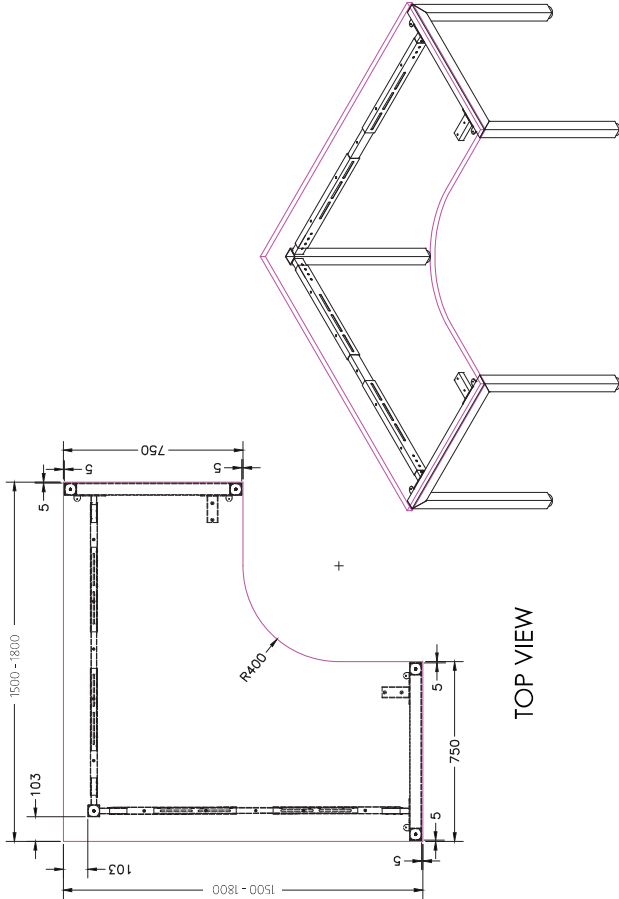

# SINGLE INLINE FRAME COMPONENTS

ISOMETRIC VIEW

SIDE VIEW

TOP VIEW

FRONT VIEW

SINGLE INLINE END LEG

Size	Code
740W x 700H	ST-LE75

SINGLE INLINE SHARED LEG

Size	Code
700W x 700H	ST-INSS

ADJUSTABLE BEAM

Size	Code
1200 - 1800	ST-AB1218
1800 - 2400	ST-AB1824

FRAME

BLACK WHITE

TOP VIEW

FRONT VIEW

ISOMETRIC VIEW