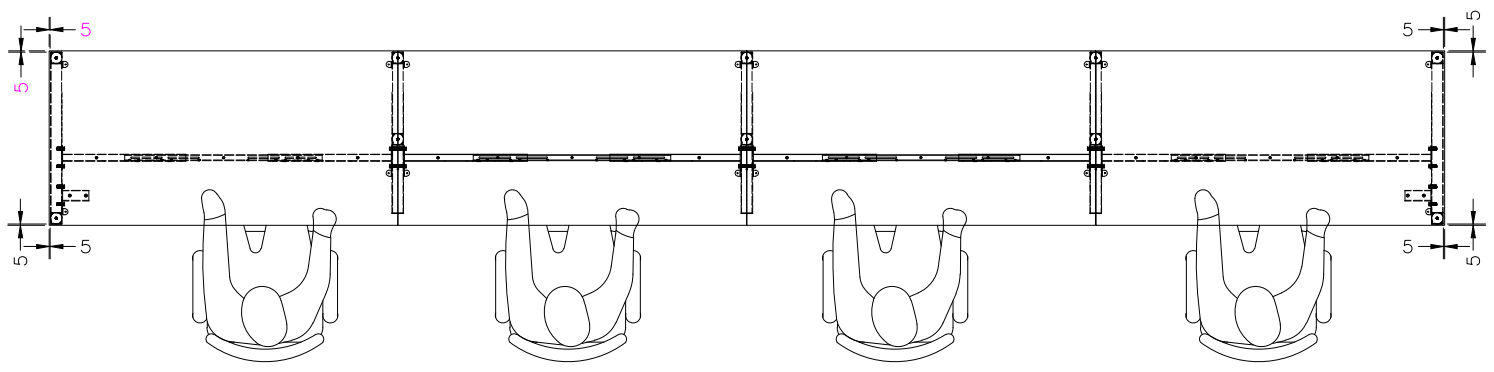

A	VARIOUS SIZES  DESKTOP	x4	C	 2x ST-LE75	x1	D	 ST-INSS (700mm)	x3
B	ST-AB1218  ADJUSTABLE BEAM	x4						
E	100mm x 50mm  BRACKET	x2	F	M6 x 20mm  BUTTON HEAD ALLEN BOLT	x16			

STEP 1

STEP 2

STEP 3

CAUTION:
HEAVY

2 PERSON HEAVY
ASSEMBLY

Office FURNITURE
Brisbane

PRODUCT CODE:
ST-DK157+ST-INS157-4
ASSEMBLY INSTRUCTION-PART 1

ASSEMBLED SIZE:
6000L x 750D x 730H

REMARKS:
ST-INSS + ST-LE75 + ST-AB1218 REV2

Office FURNITURE
Brisbane

G	VARIOUS SIZES  S23 PARTITION	x4	H	S23-BR520SM NOTE: CAN USE S23-BR520TM OR S23-BR520CL BRACKETS	 BRACKETS	x4	 *PACKED INSIDE THE PARTITION	x8
J	70mm  CHIPBOARD SCREW	x20	K	20mm  CHIPBOARD SCREW	x16	L	 3mm SPACER	x4

ASSEMBLED SIZE:
6000L x 750D x 730H

REMARKS:

-

REV2

Office FURNITURE
Brisbane

M	GLASS / FABRIC  SCREEN	x3	N	 *PACKED INSIDE THE PARTITION	x6	O	 BRACKETS	x6
			P		x3	Q	20mm  CHIPBOARD SCREW	x18

Office FURNITURE Brisbane