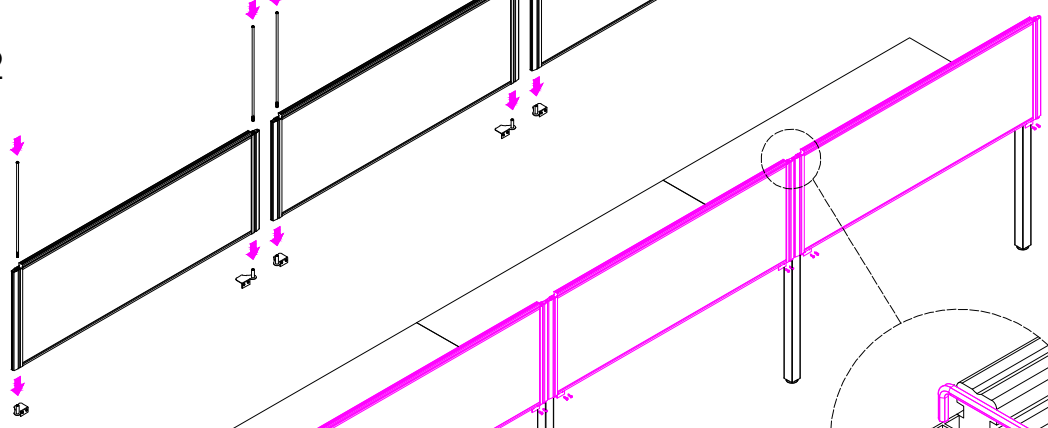

G	VARIOUS SIZES S23 PARTITION	x4	H	S23-BR520SM NOTE: CAN USE S23-BR520TM OR S23-BR520CL BRACKETS	 BRACKETS	x4	 *PACKED INSIDE THE PARTITION	x8
J	70mm CHIPBOARD SCREW	x20	K	20mm CHIPBOARD SCREW	x16	L	 3mm SPACER	x4

STEP 1

STEP 2

STEP 3

BRACKET OPTION S23-BR520CL

CAUTION: HEAVY

2 PERSON HEAVY ASSEMBLY

Office FURNITURE
Brisbane

PRODUCT CODE:
SCREEN PARTITION (S23)
ASSEMBLY INSTRUCTION-PART 2

ASSEMBLED SIZE:
6000L x 750D x 730H

REMARKS:

-

REV2

Office FURNITURE
Brisbane