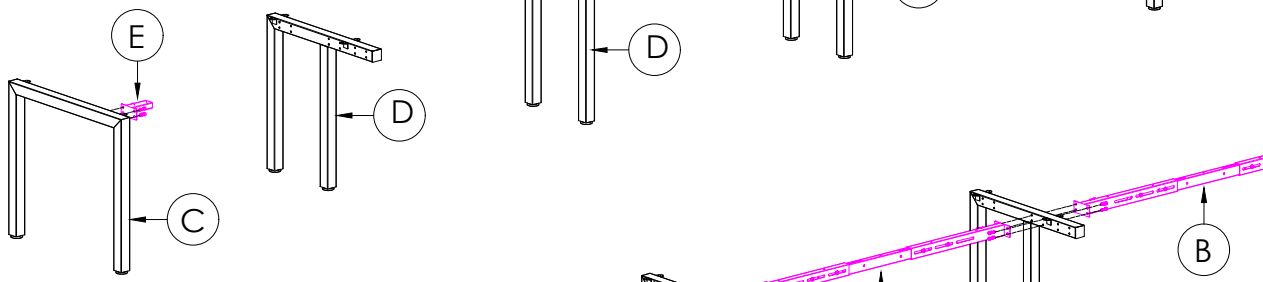

A	VARIOUS SIZES  DESKTOP	x4	C	 2x ST-LE75	x1	D	 ST-INSS (700mm)	x3
B	ST-AB1218  ADJUSTABLE BEAM	x4						
E	100mm x 50mm  BRACKET	x2	F	M6 x 20mm  BUTTON HEAD ALLEN BOLT	x16			

STEP 1

STEP 2

STEP 3

CAUTION:
HEAVY

G	VARIOUS SIZES  S23 PARTITION	x4	H	S23-BR520SM NOTE: CAN USE S23-BR520TM OR S23-BR520CL BRACKETS	 BRACKETS	x4	 *PACKED INSIDE THE PARTITION	x8
J	70mm  CHIPBOARD SCREW	x20	K	20mm  CHIPBOARD SCREW	x16	L	 3mm SPACER	x4