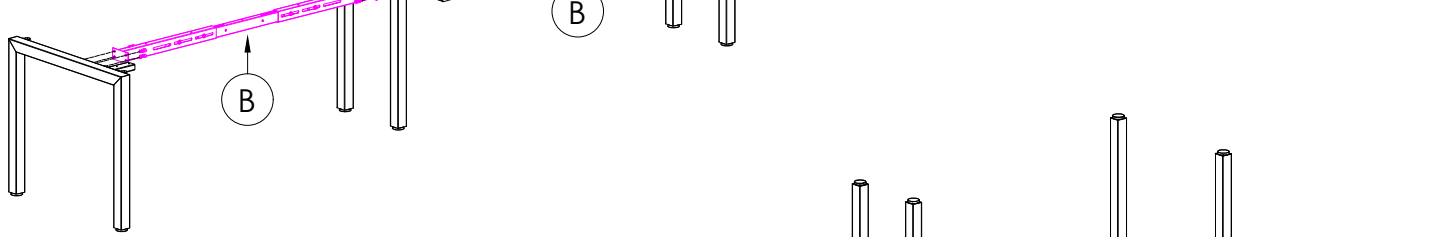

A	VARIOUS SIZES  DESKTOP	x4	C	 2x ST-LE75	x1	D	 ST-INSS (700mm)	x3
B	ST-AB1218  ADJUSTABLE BEAM	x4						
E	100mm x 50mm  BRACKET	x2	F	M6 x 20mm  BUTTON HEAD ALLEN BOLT	x16			

STEP 1

STEP 2

STEP 3

CAUTION:
HEAVY

2 PERSON HEAVY
ASSEMBLY

Office FURNITURE
Brisbane

PRODUCT CODE:
ST-DK157+ST-INS157-4
ASSEMBLY INSTRUCTION-PART 1

ASSEMBLED SIZE:
6000L x 750D x 730H

REMARKS:
ST-INSS + ST-LE75 + ST-AB1218 REV2

Office FURNITURE
Brisbane

G	VARIOUS SIZES  S23 PARTITION	x4	H	S23-BR520SM NOTE: CAN USE S23-BR520TM OR S23-BR520CL BRACKETS	 BRACKETS	x4	 *PACKED INSIDE THE PARTITION	x8
J	70mm  CHIPBOARD SCREW	x20	K	20mm  CHIPBOARD SCREW	x16	L	 3mm SPACER	x4