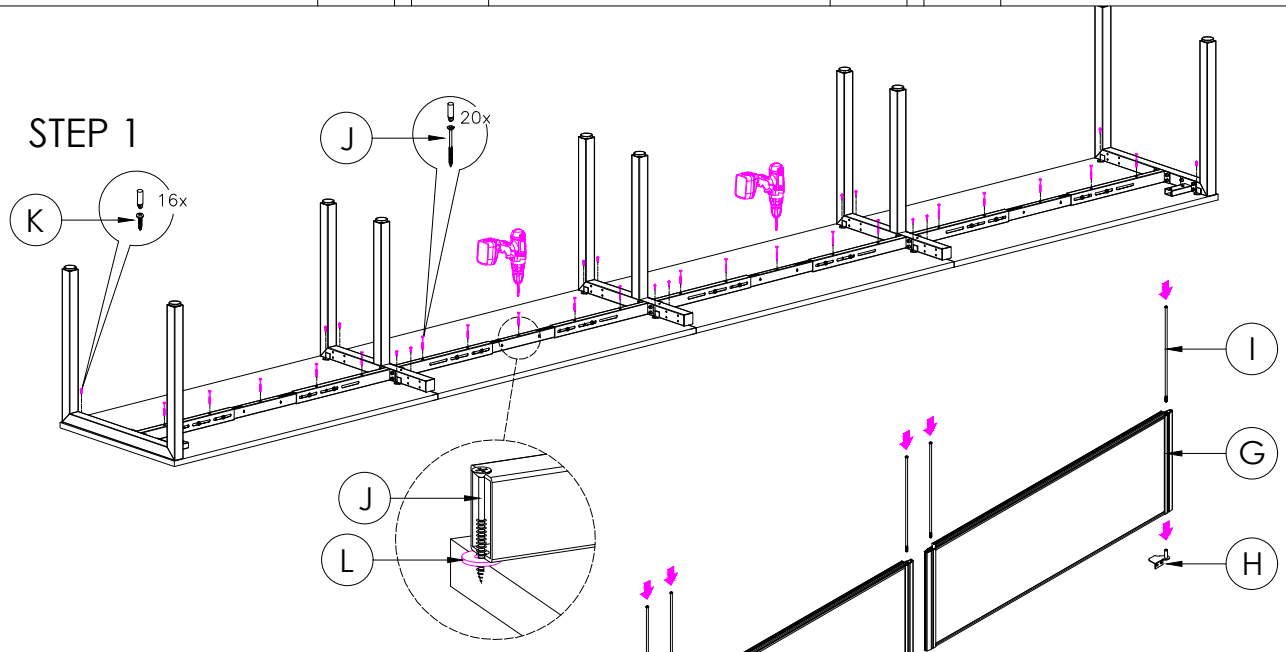

G	VARIOUS SIZES S23 PARTITION	x4	H	S23-BR520SM NOTE: CAN USE S23-BR520TM OR S23-BR520CL BRACKETS	 BRACKETS	x4	 *PACKED INSIDE THE PARTITION	x8
J	70mm CHIPBOARD SCREW	x20	K	20mm CHIPBOARD SCREW	x16	L	 3mm SPACER	x4

STEP 1