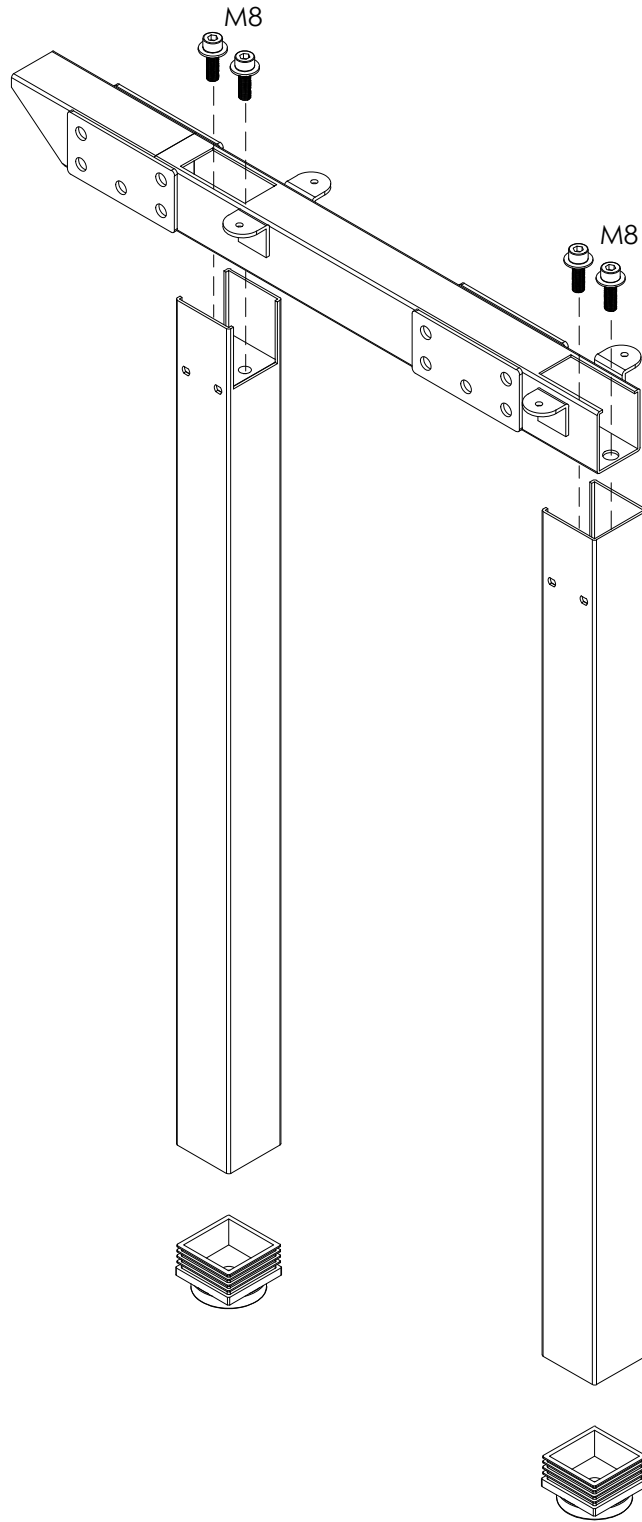

G	VARIOUS SIZES  S23 PARTITION	x4	H	S23-BR520SM NOTE: CAN USE S23-BR520TM OR S23-BR520CL BRACKETS	 BRACKETS	x4	 *PACKED INSIDE THE PARTITION	x8
J	70mm  CHIPBOARD SCREW	x20	K	20mm  CHIPBOARD SCREW	x16	L	 3mm SPACER	x4

STEP 1

STEP 2

STEP 3

BRACKET OPTION S23-BR520CL

CAUTION: HEAVY

2 PERSON HEAVY ASSEMBLY

Office FURNITURE
Brisbane

PRODUCT CODE:
SCREEN PARTITION (S23)
ASSEMBLY INSTRUCTION-PART 2

ASSEMBLED SIZE:
6000L x 750D x 730H

REMARKS:

-

REV2

Office FURNITURE
Brisbane

M	GLASS / FABRIC  SCREEN	x3	N	 *PACKED INSIDE THE PARTITION	x6	O	 BRACKETS	x6
			P		x3	Q	20mm  CHIPBOARD SCREW	x18

Office FURNITURE Brisbane

PRODUCT CODE:
SCREEN PARTITION
ASSEMBLY INSTRUCTION-PART 3

ASSEMBLED SIZE:
VARIOUS SIZES

REMARKS:
GLASS / PLASTIC

Office FURNITURE
Brisbane

REV2

Office FURNITURE
Brisbane

PRODUCT CODE:
ST-INSS-CKD V1.0

ASSEMBLED SIZE:
-