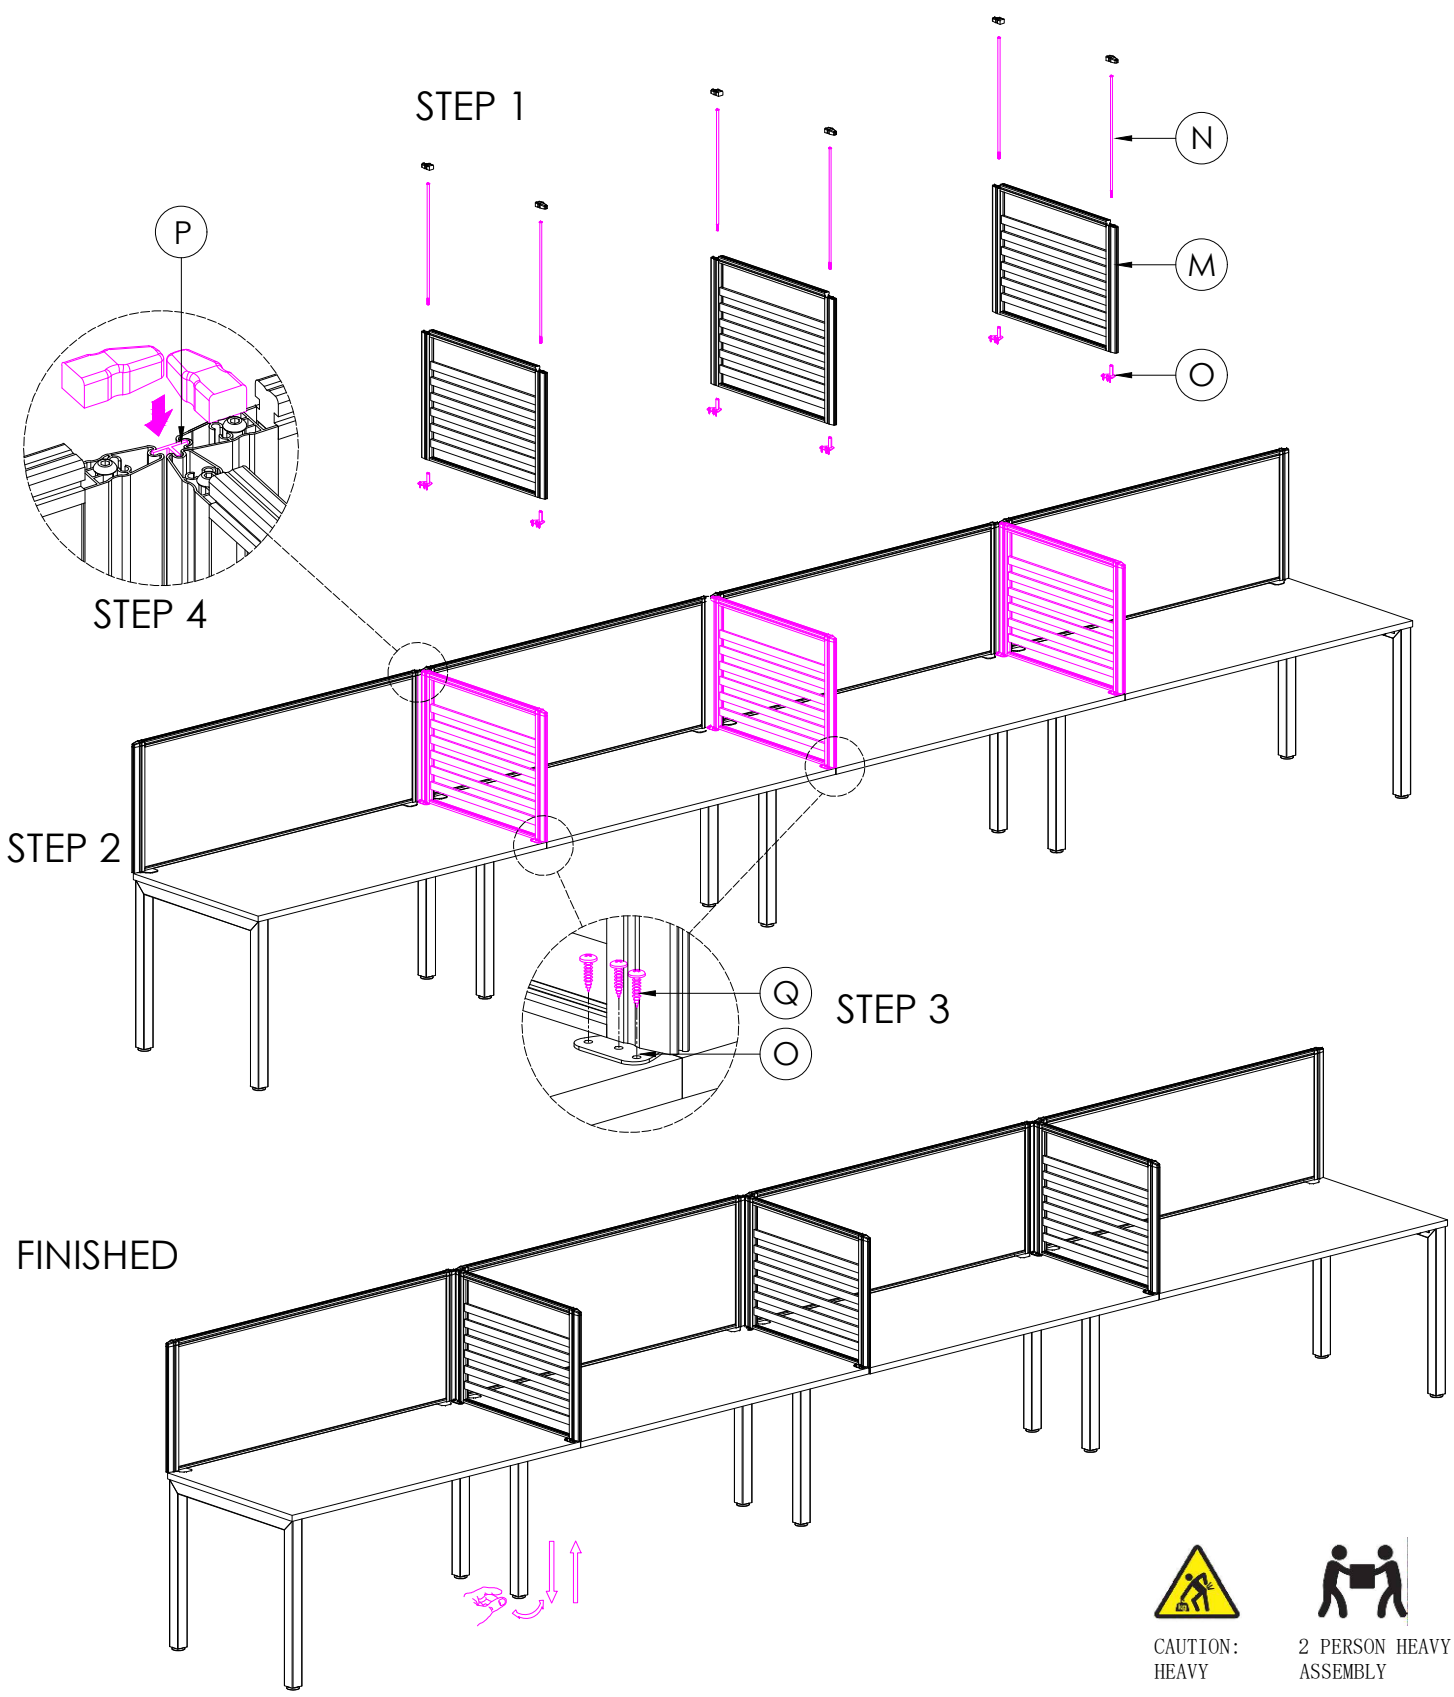

ASSEMBLED SIZE:
6000L x 750D x 730H

REMARKS:

-

REV2

Office FURNITURE
Brisbane

M	GLASS / FABRIC  SCREEN	x3	N	 *PACKED INSIDE THE PARTITION	x6	O	 BRACKETS	x6
			P		x3	Q	20mm  CHIPBOARD SCREW	x18

Office FURNITURE Brisbane

PRODUCT CODE:
SCREEN PARTITION
ASSEMBLY INSTRUCTION-PART 3

ASSEMBLED SIZE:
VARIOUS SIZES

REMARKS:
GLASS / PLASTIC

Office FURNITURE
Brisbane

REV2

Office FURNITURE
Brisbane

PRODUCT CODE:
ST-INSS-CKD V1.0

ASSEMBLED SIZE:
-