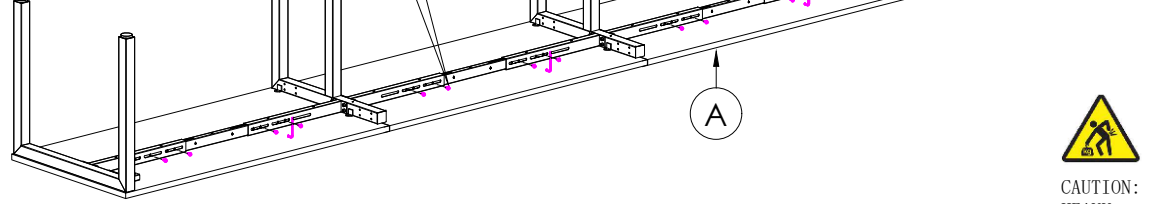

A	VARIOUS SIZES  DESKTOP	x4	C	 2x ST-LE75	x1	D	 ST-INSS (700mm)	x3
B	ST-AB1218  ADJUSTABLE BEAM	x4						
E	100mm x 50mm  BRACKET	x2	F	M6 x 20mm  BUTTON HEAD ALLEN BOLT	x16			

STEP 1

STEP 2

STEP 3

CAUTION:
HEAVY