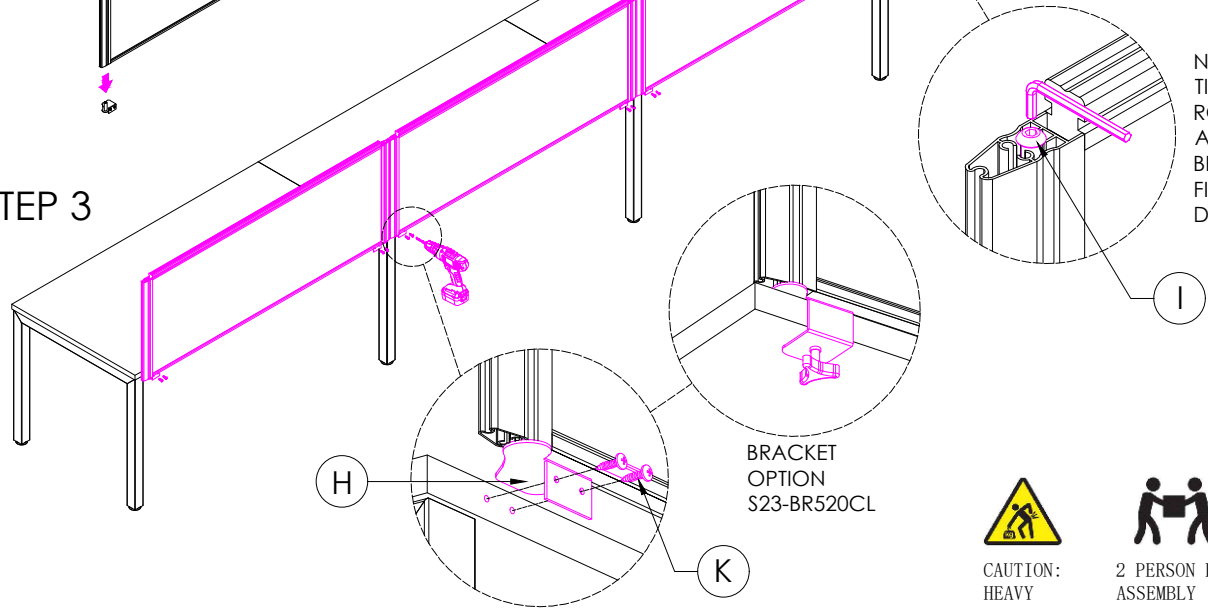

STEP 3

BRACKET OPTION S23-BR520CL

CAUTION: HEAVY

2 PERSON HEAVY ASSEMBLY

Office FURNITURE
Brisbane

PRODUCT CODE:
SCREEN PARTITION (S23)
ASSEMBLY INSTRUCTION-PART 2

ASSEMBLED SIZE:
6000L x 750D x 730H

REMARKS:

-

REV2

Office FURNITURE
Brisbane